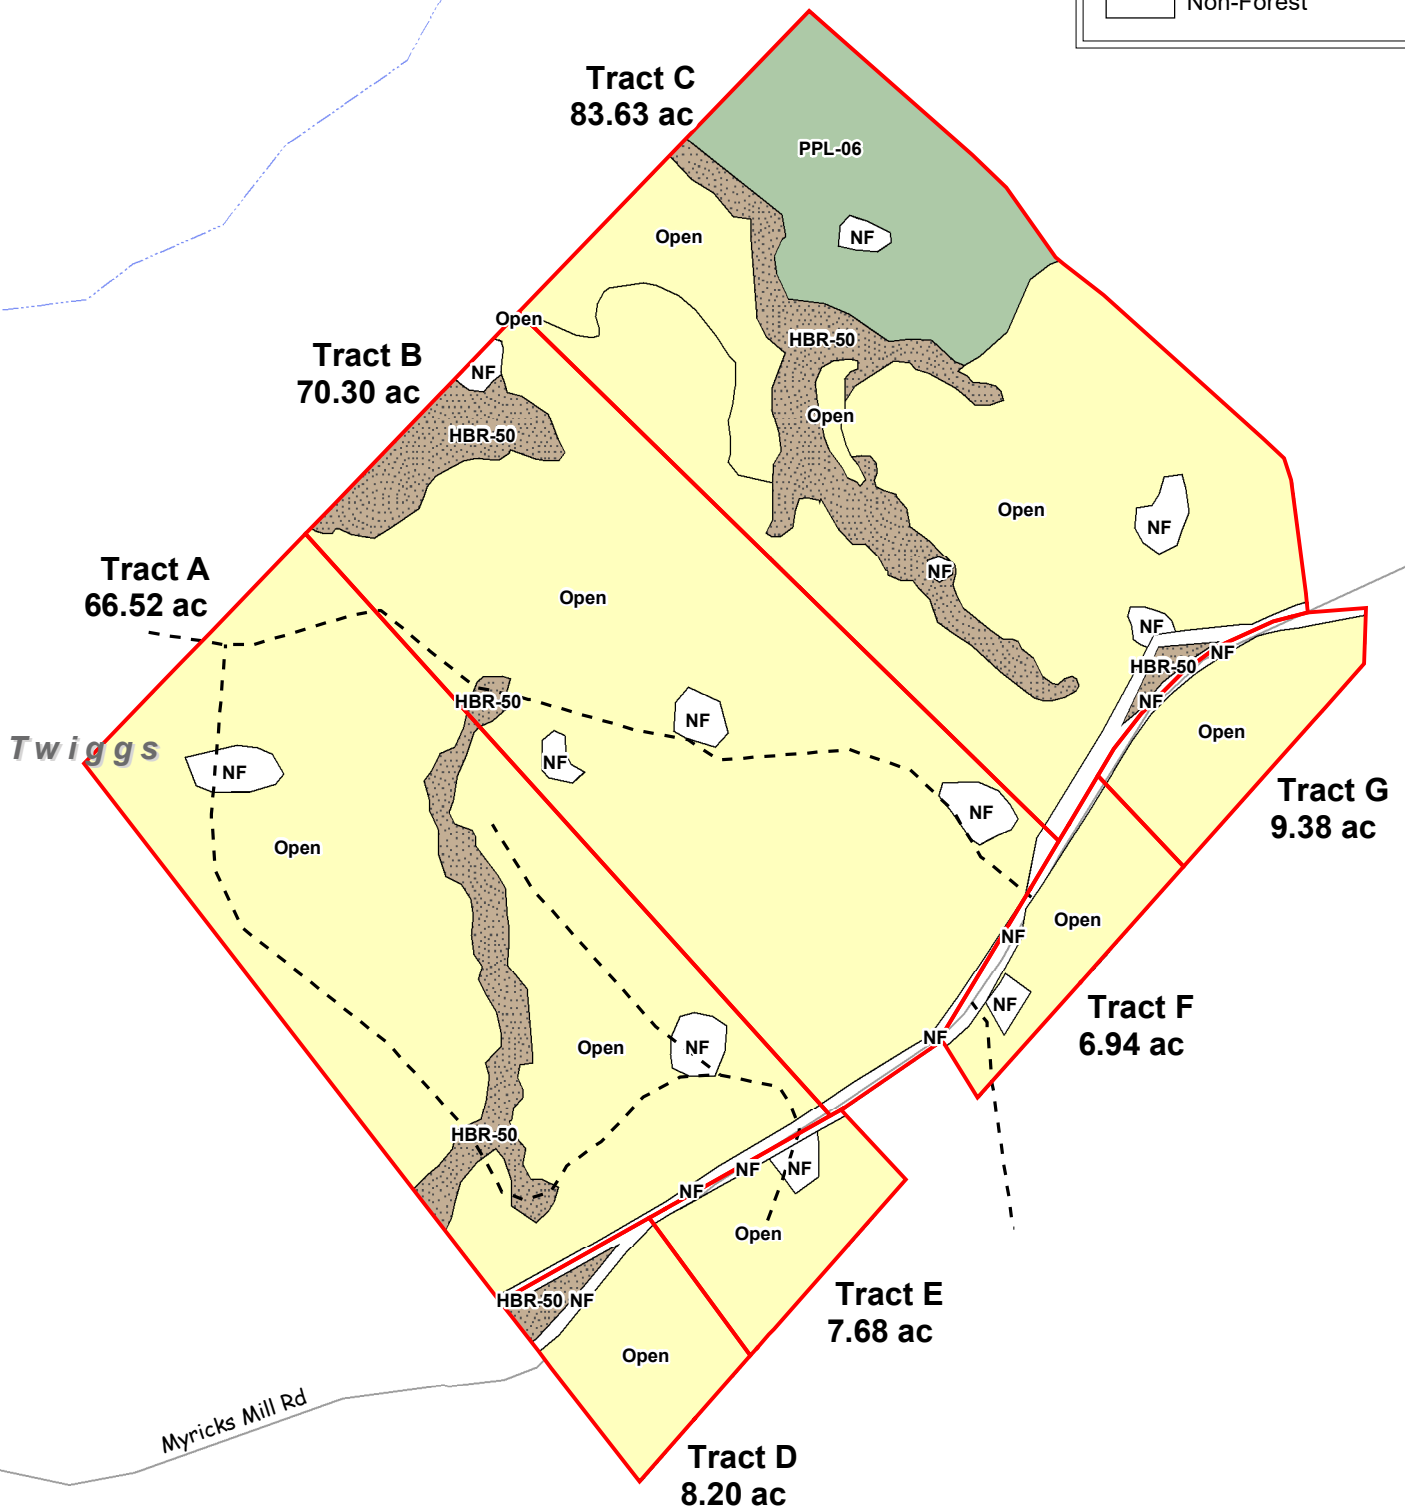

**Towhee Twiggs Tracts
Twiggs County, GA**

Legend

- Planted Pine Mrch
- Hardwood Branch
- Open
- Non-Forest

FRC FOREST RESOURCE CONSULTANTS, INC.
WWW.FRC.US.COM

Date: October 24, 2023