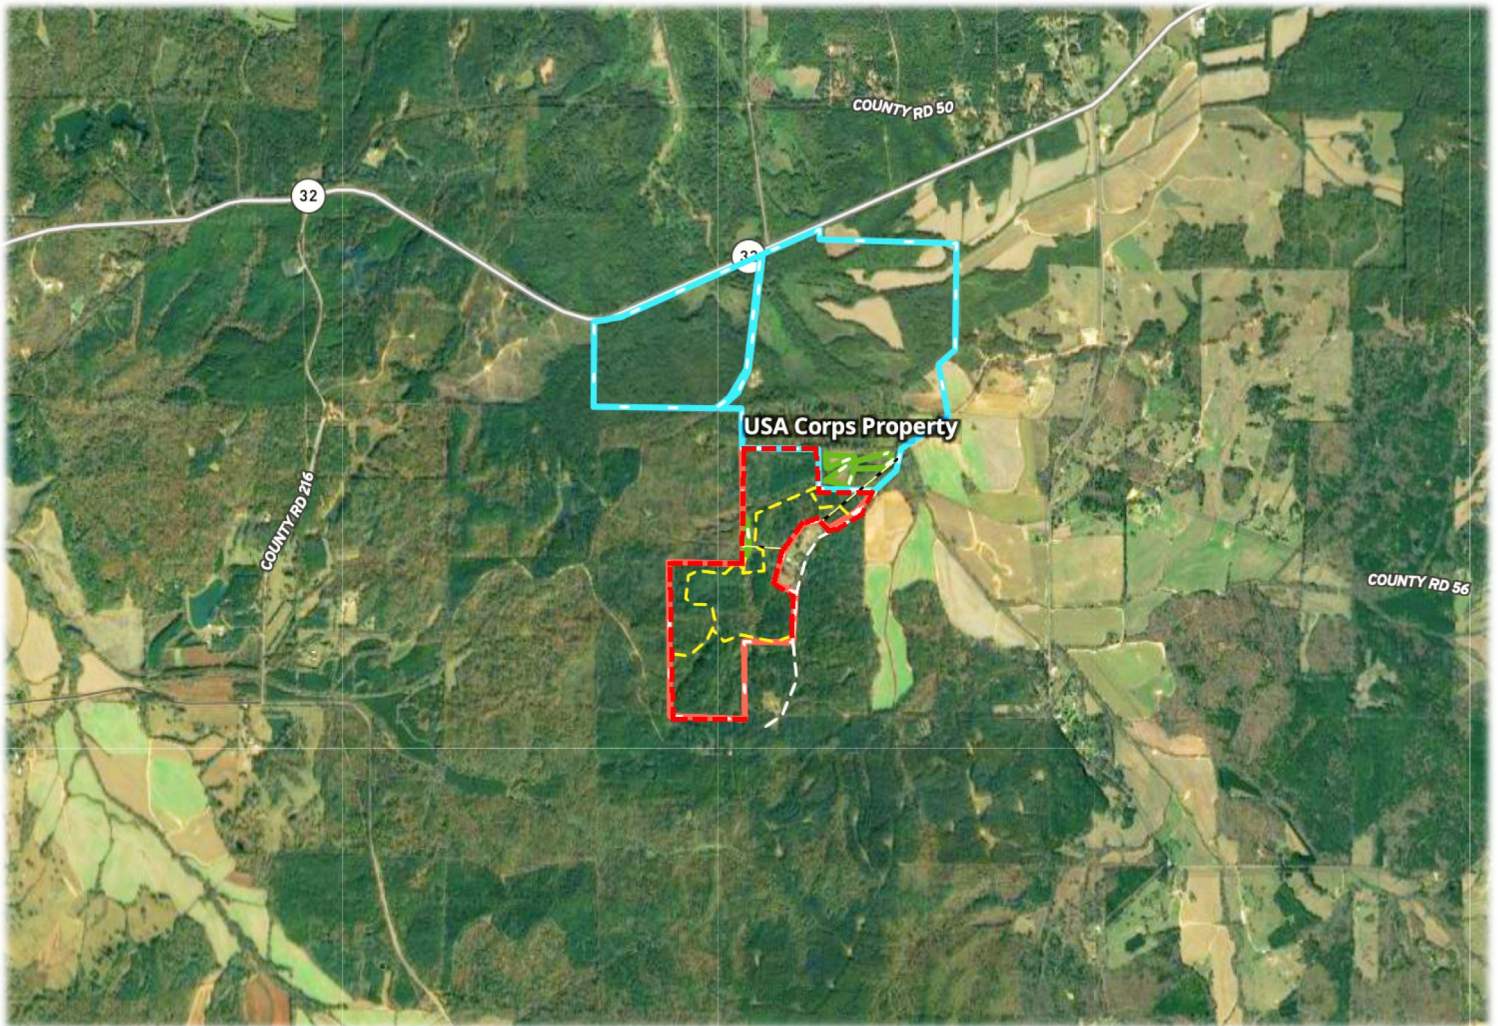

YALOBUSHA DEER, TURKEY, & TIMBER TRACT