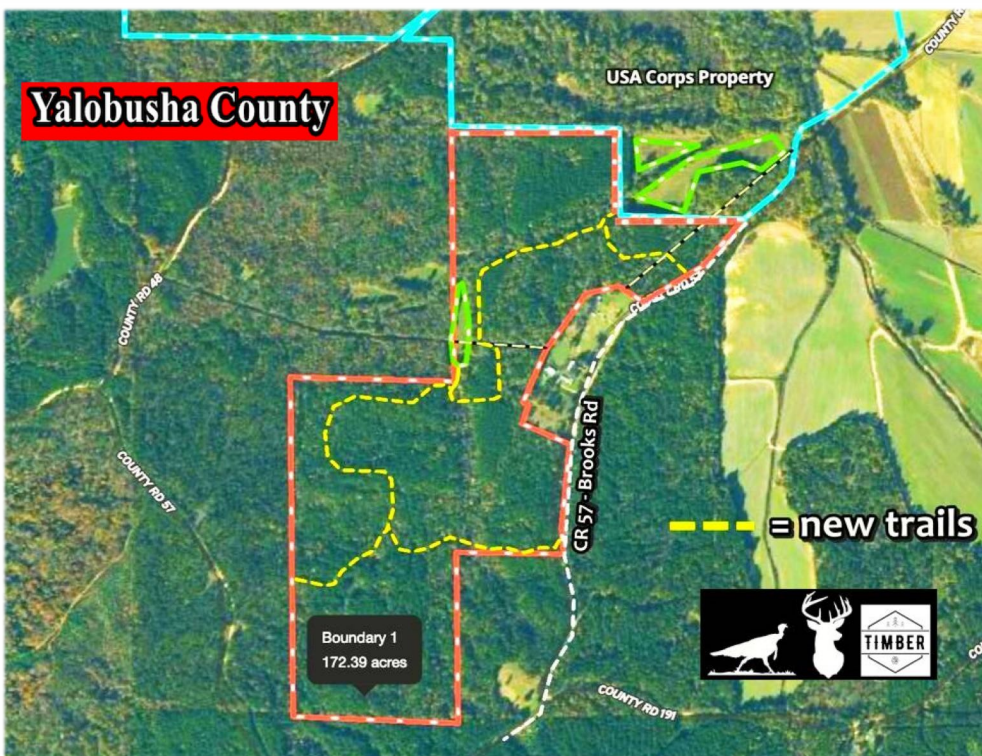

YALOBUSHA DEER, TURKEY, & TIMBER TRACT