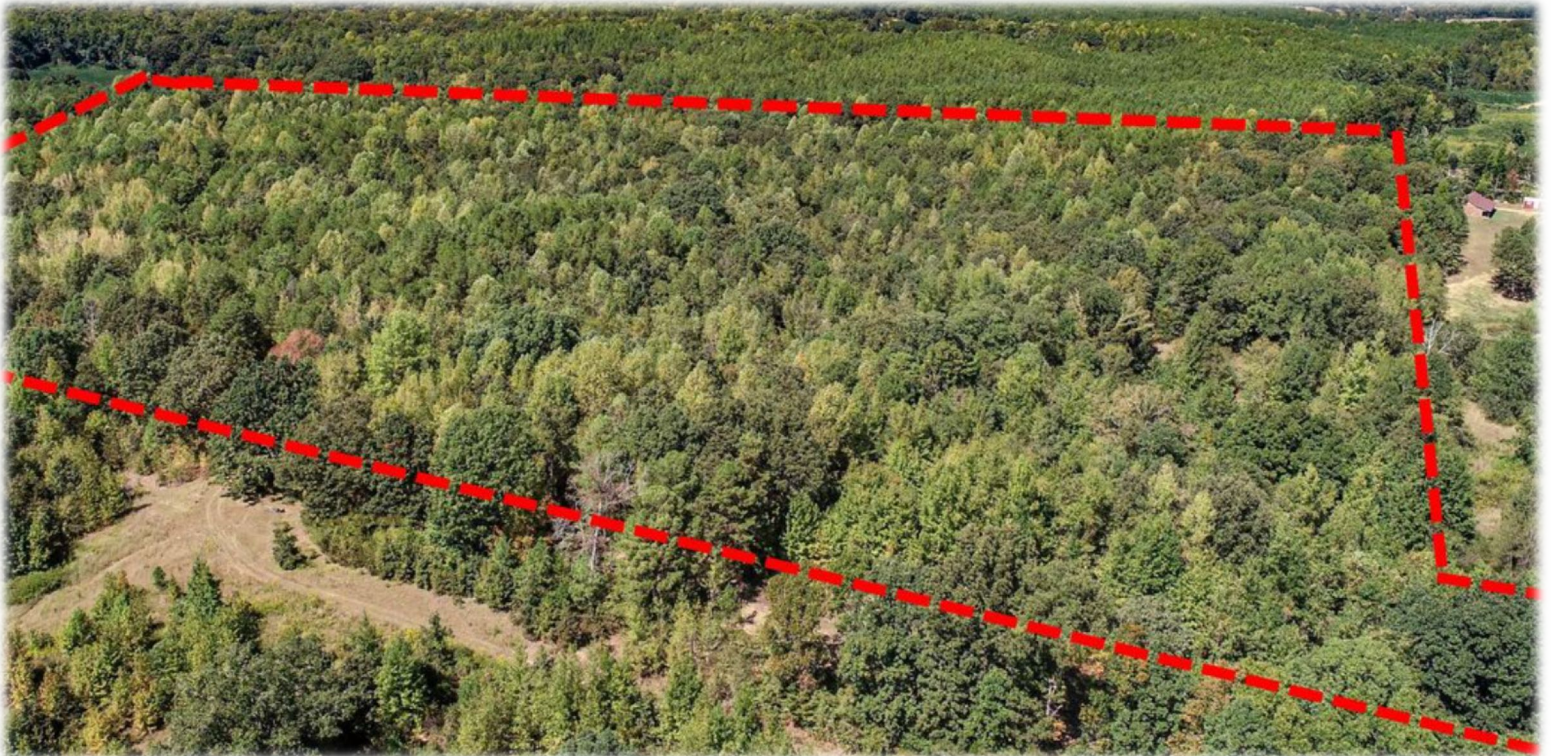

YALOBUSHA DEER, TURKEY, & TIMBER TRACT

Landhawk Realty
Molly Hawkins - broker/owner
molly@landhawk.net
1442 Viney Creek Road, Sardis, MS 38666
landhawk.net