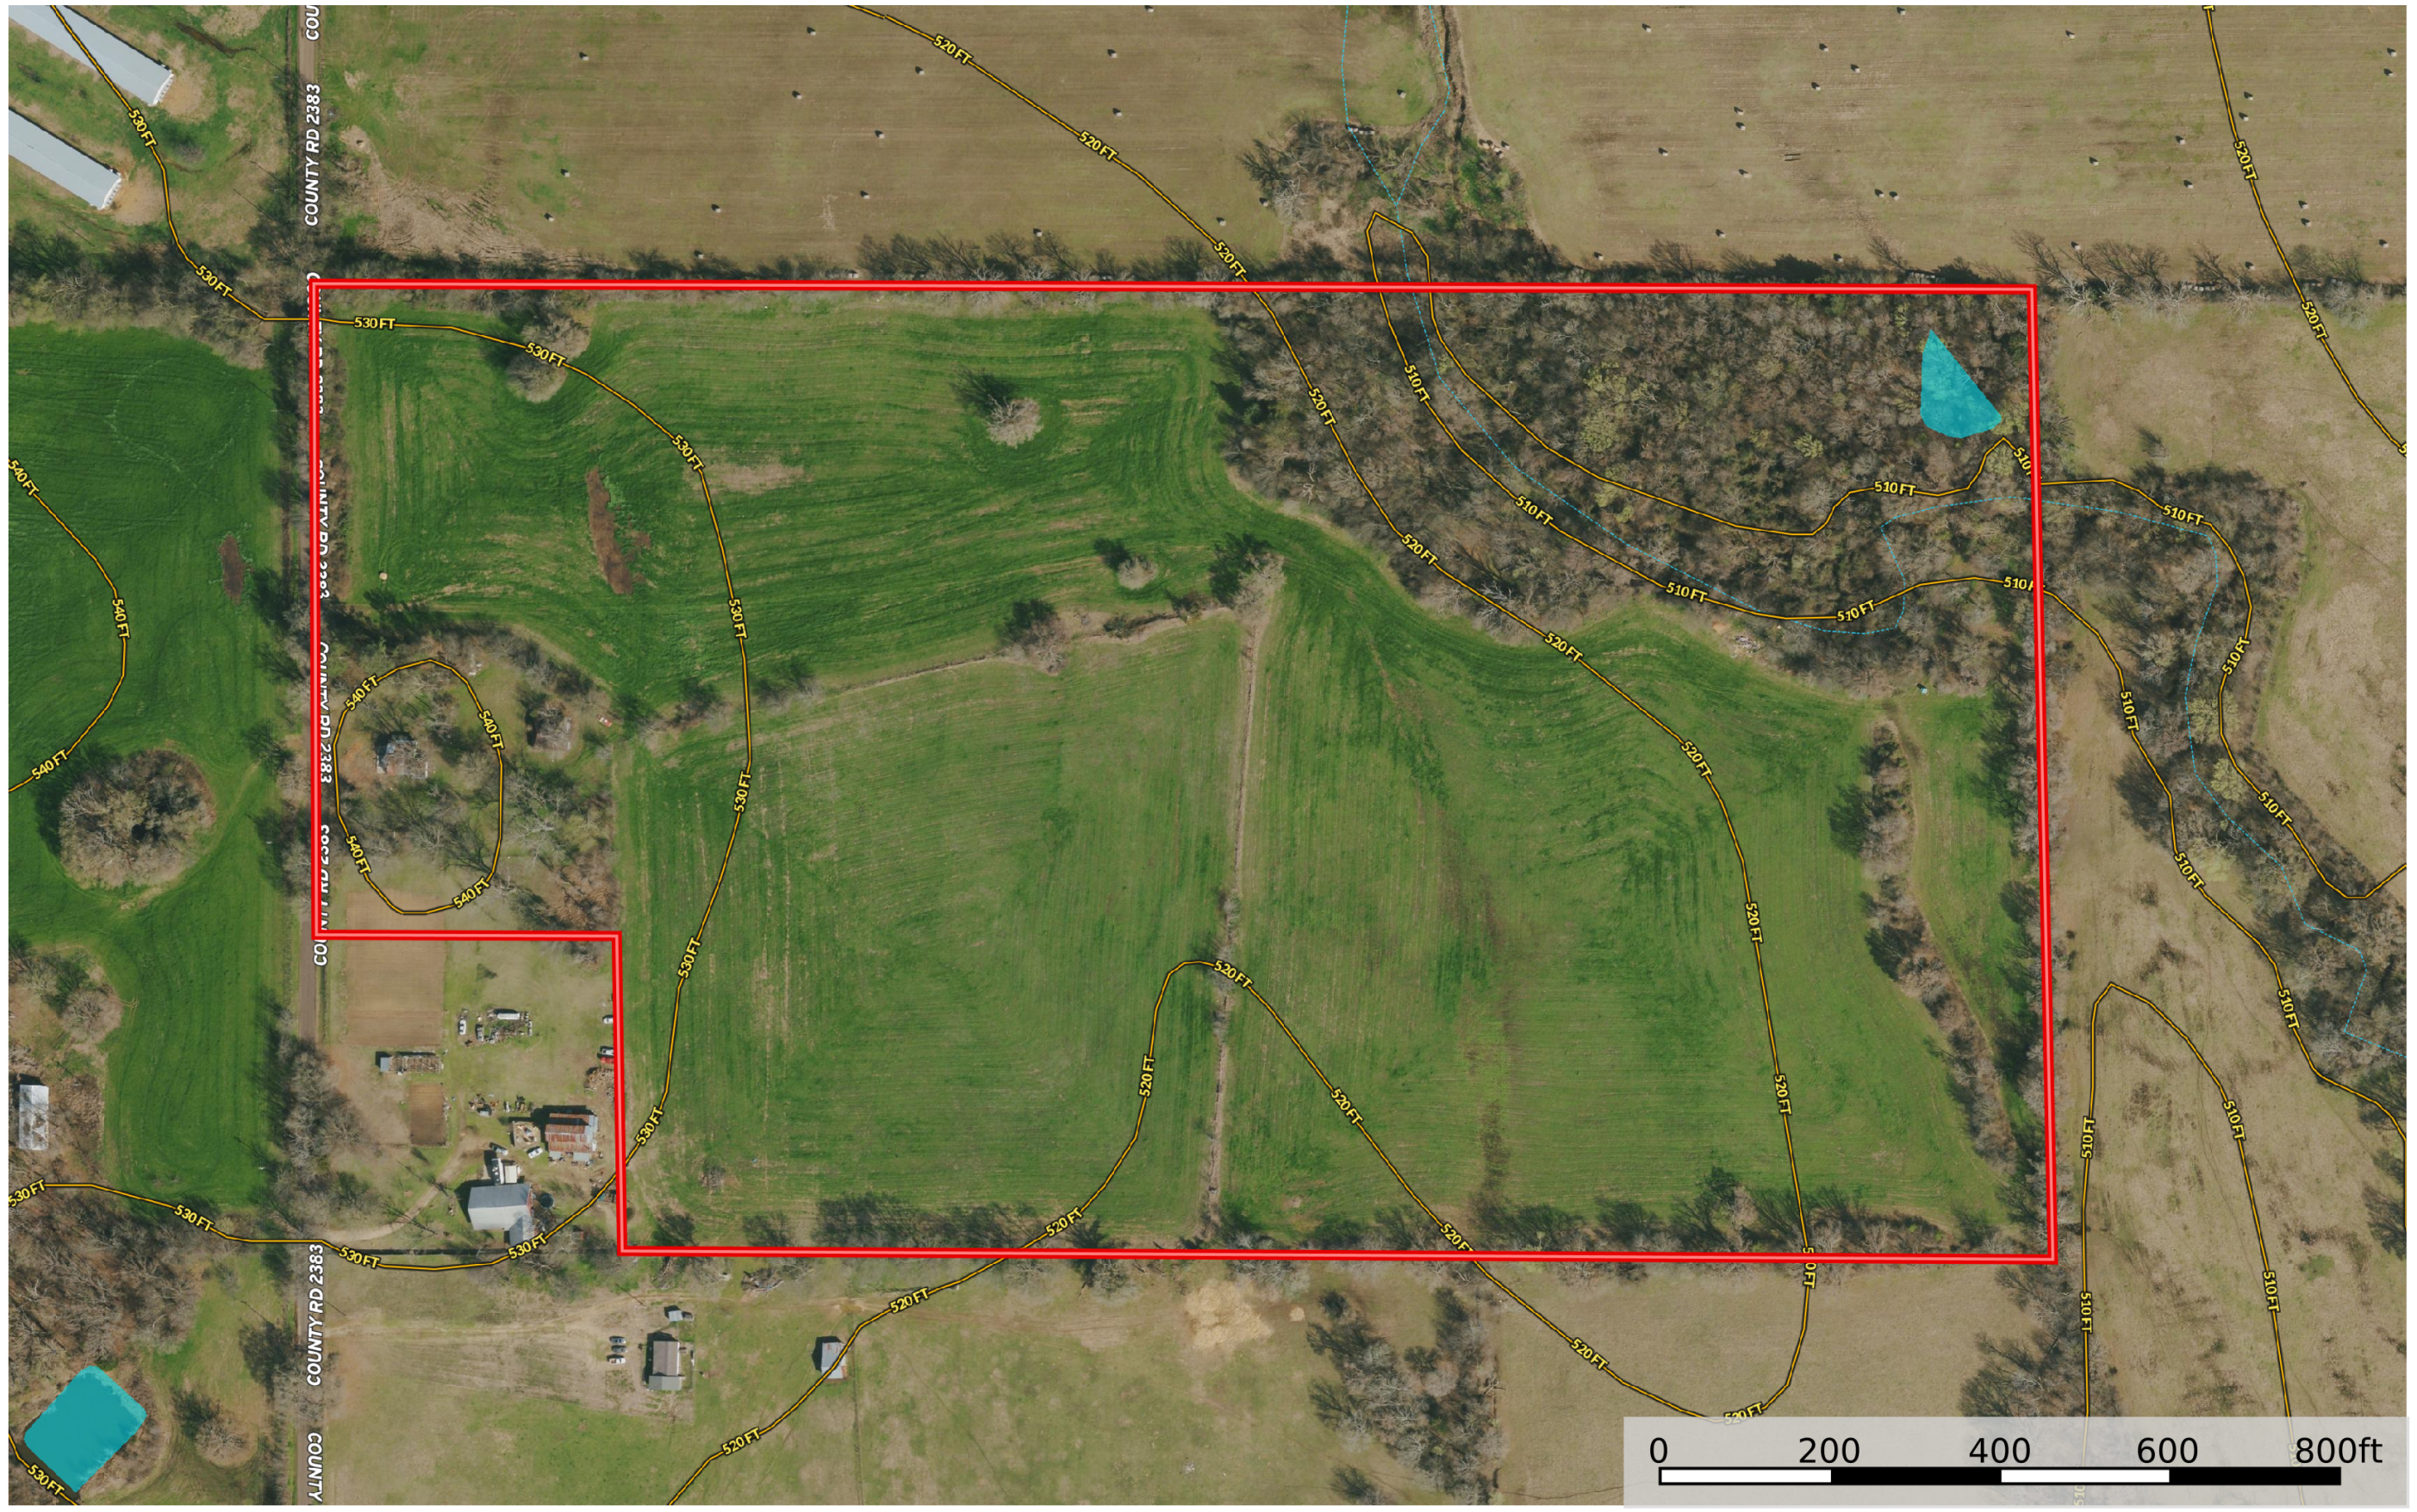

Turner 50 CR 2383

Texas, AC +/-

- Boundary
- Stream, Intermittent
- River/Creek
- Water Body

Janet Martin
P: 903-885-1234

www.janetmartinrealty.com

1325 S. Broadway, Sulphur Springs, TX 75482

The information contained herein was obtained from sources deemed to be reliable. Land id™ Services makes no warranties or guarantees as to the completeness or accuracy thereof.