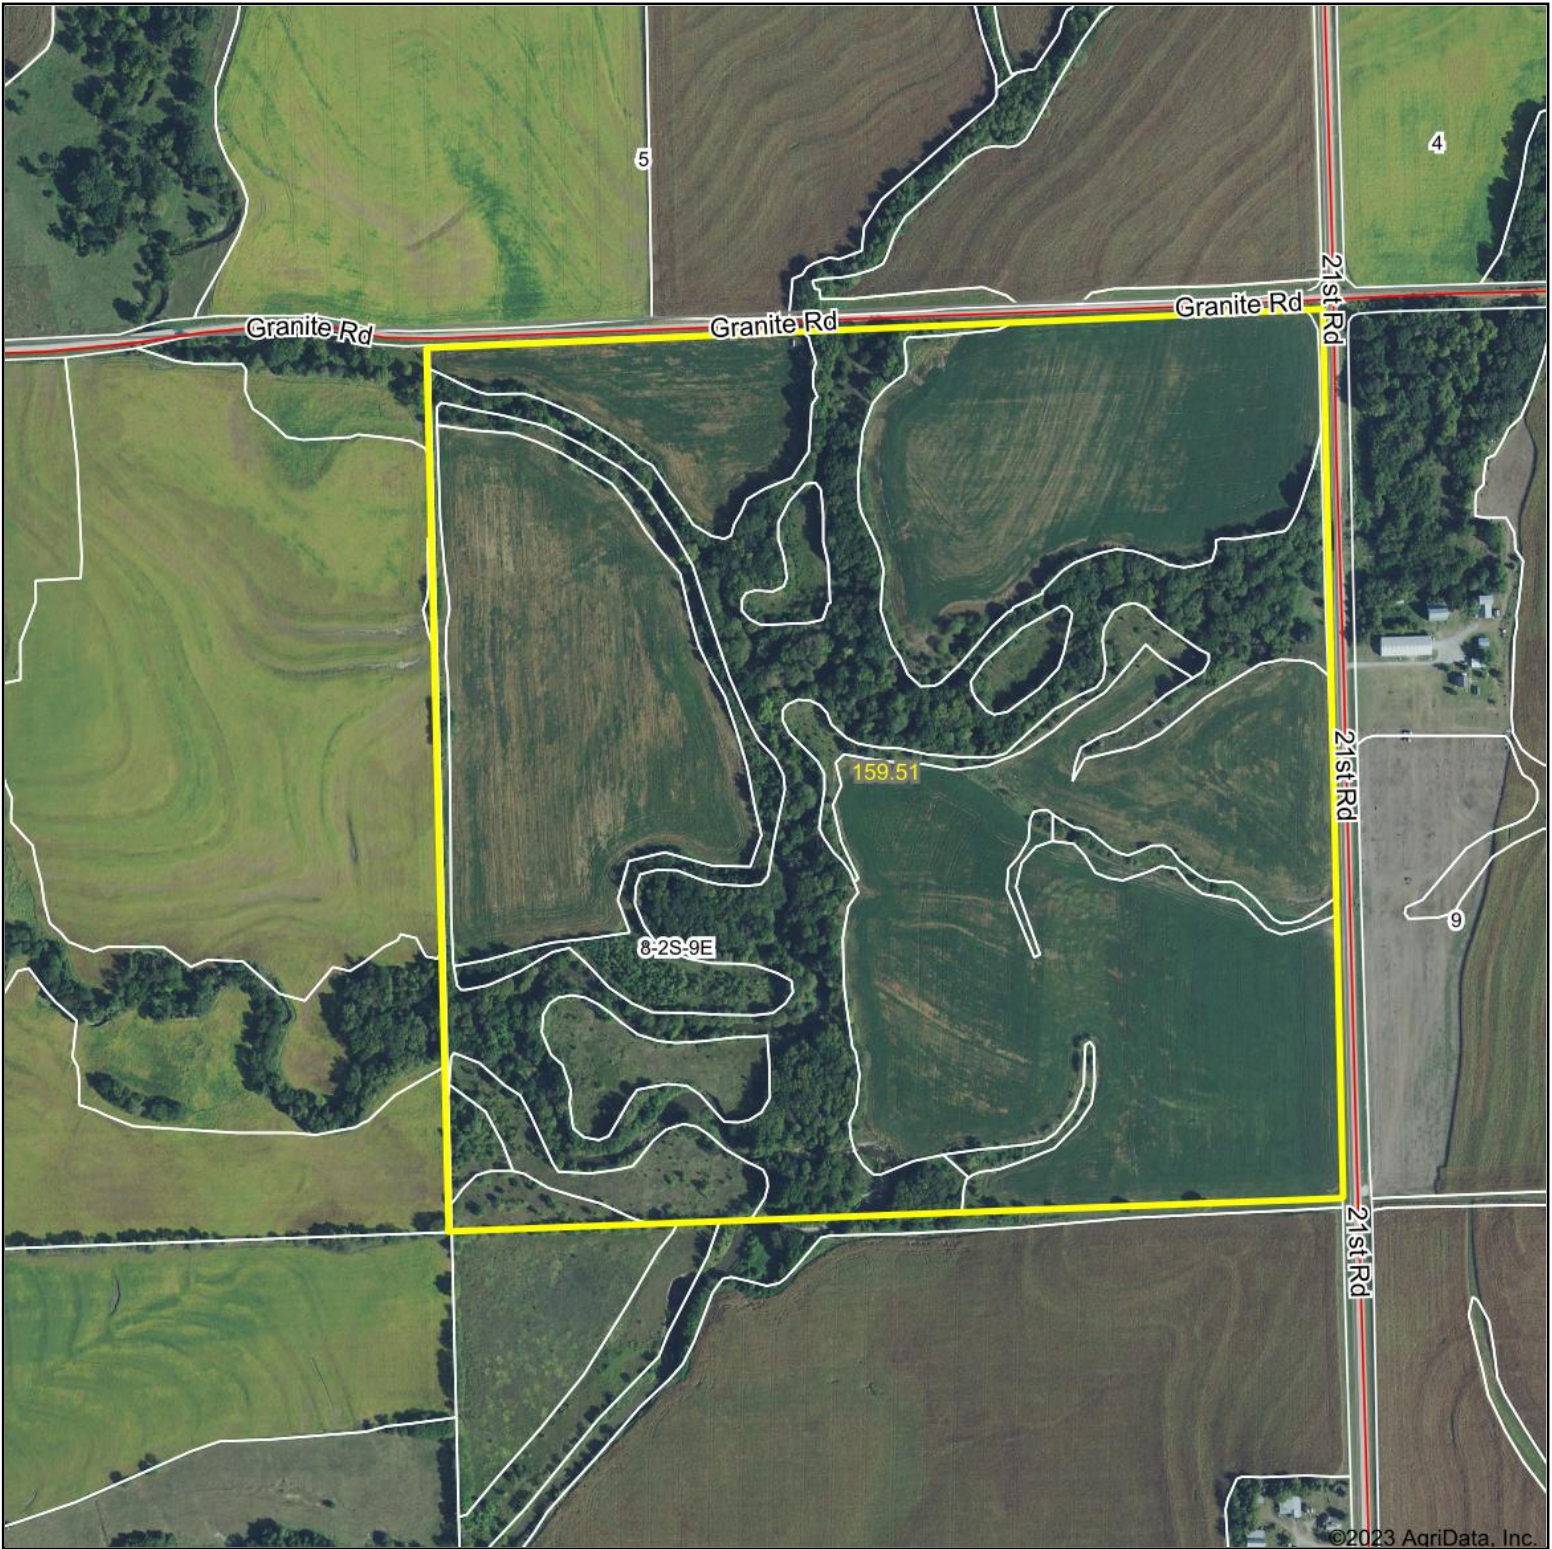

Aerial Map

Boundary Center: 39° 53' 45.36, -96° 25' 53.01

8-2S-9E
Marshall County
Kansas

Maps Provided By:

© AgriData, Inc. 2023 www.AgriDataInc.com

10/27/2023

Field borders provided by Farm Service Agency as of 5/21/2008.