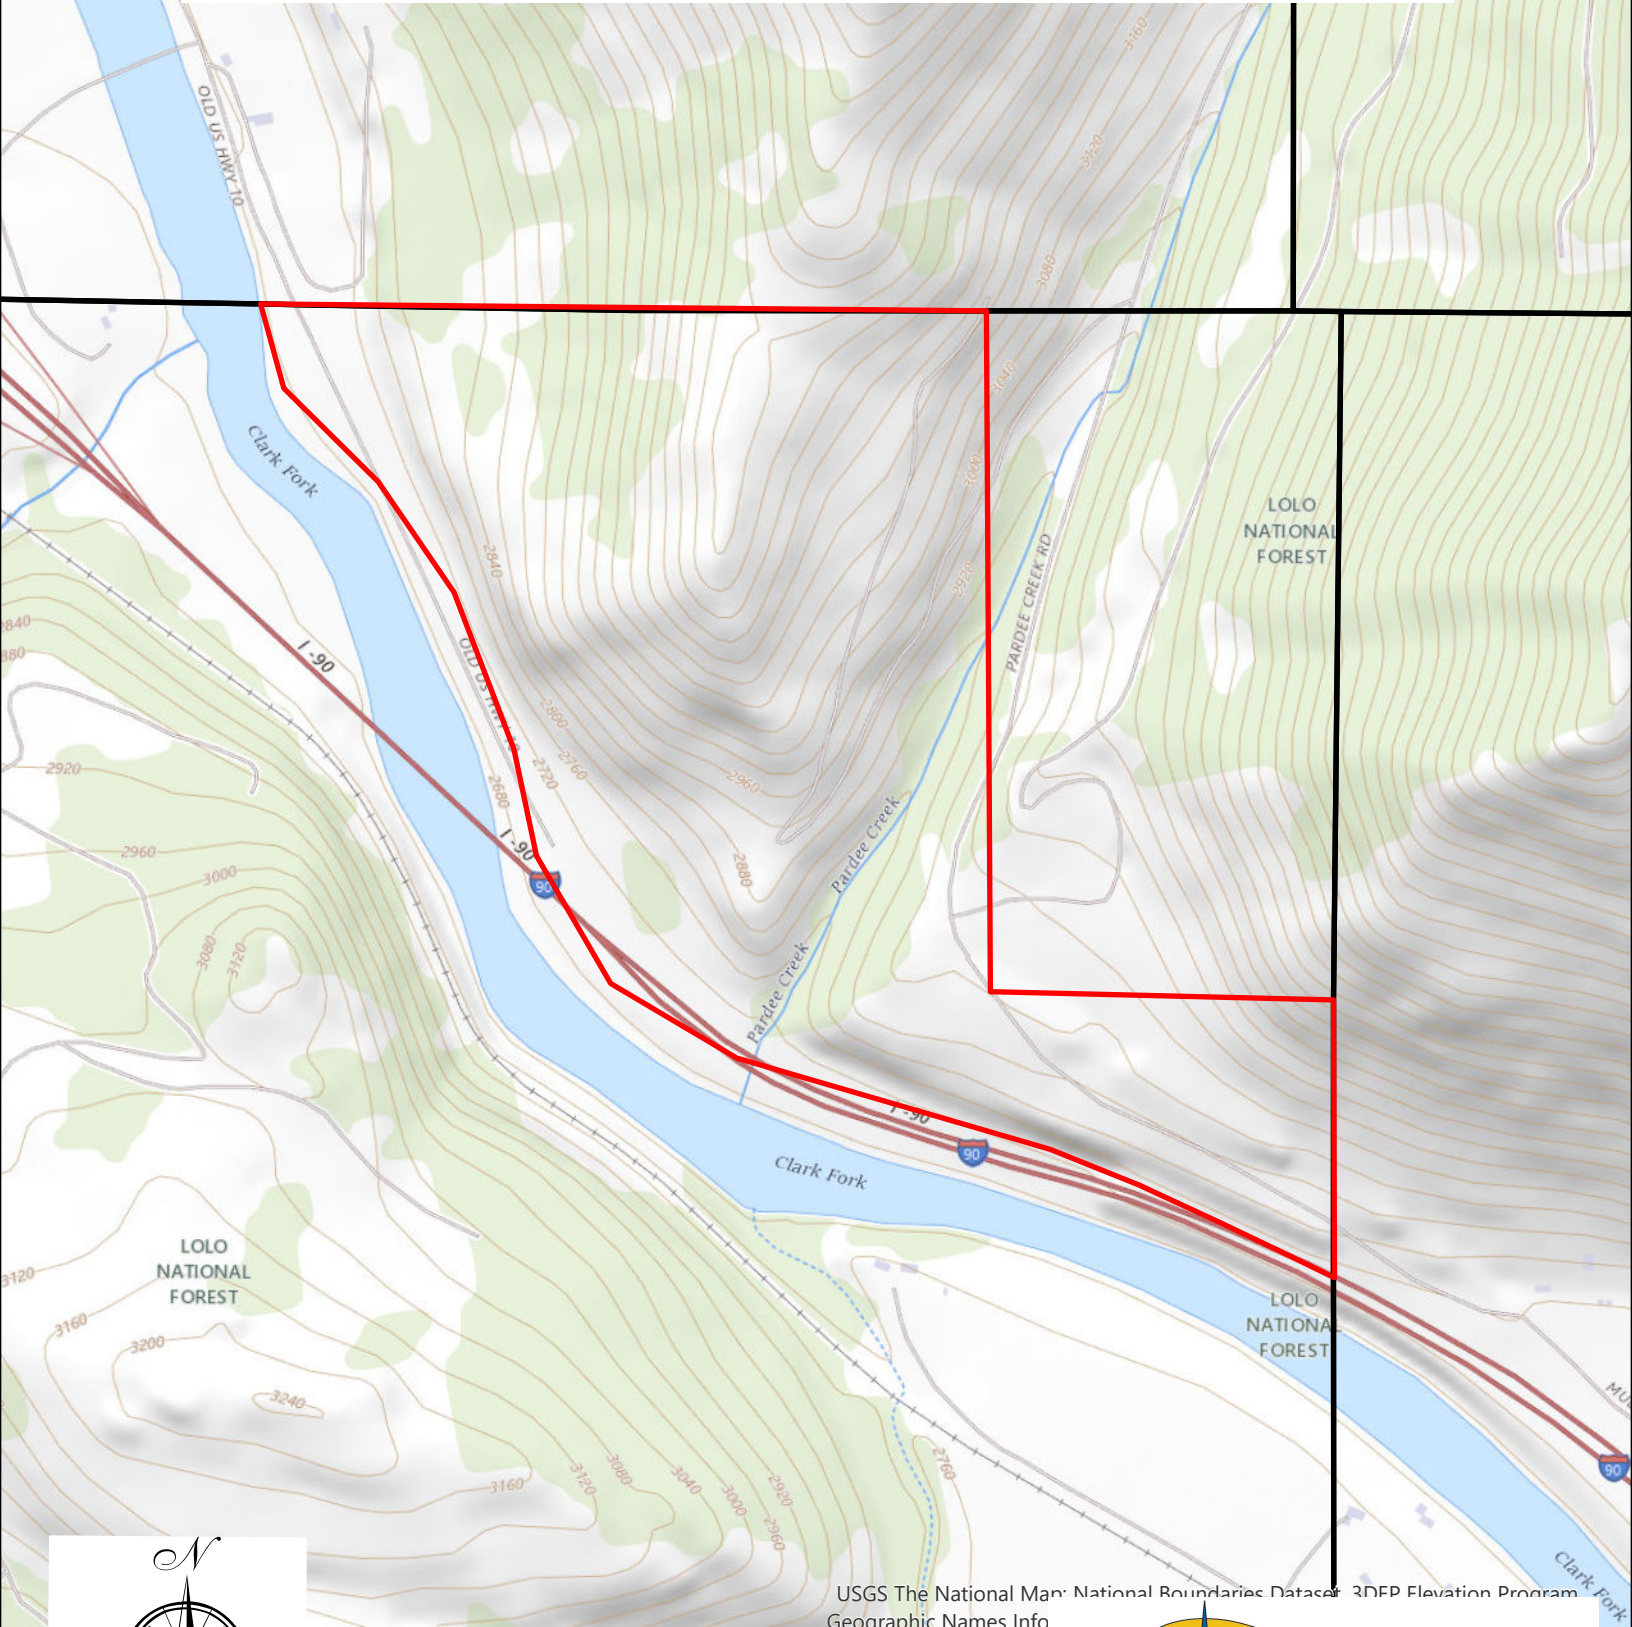

Clark Fork 1 Tract

+/- 170.5 Acres

Mineral County, MT

Clark Fork 1 Tract

+/- 170.5 Acres
Mineral County, MT

0 0.2 0.4 0.8 Miles
Eri HEPE Garmin, SafeG

Clark Fork 1 Tract

+/- 170.5 Acres
Mineral County, MT

Esri Com
GeoTechnologies, Inc, M

Clark Fork 1 Tract

+/- 170.5 Acres
Mineral County, MT

USGS The National Map; National Boundaries Dataset; 3DEP Elevation Program
Geographic Names Information System; National Land Cover Database
Dataset; USGS Global Elevation Data; Natural Earth Data;
and NOAA National Ocean Service