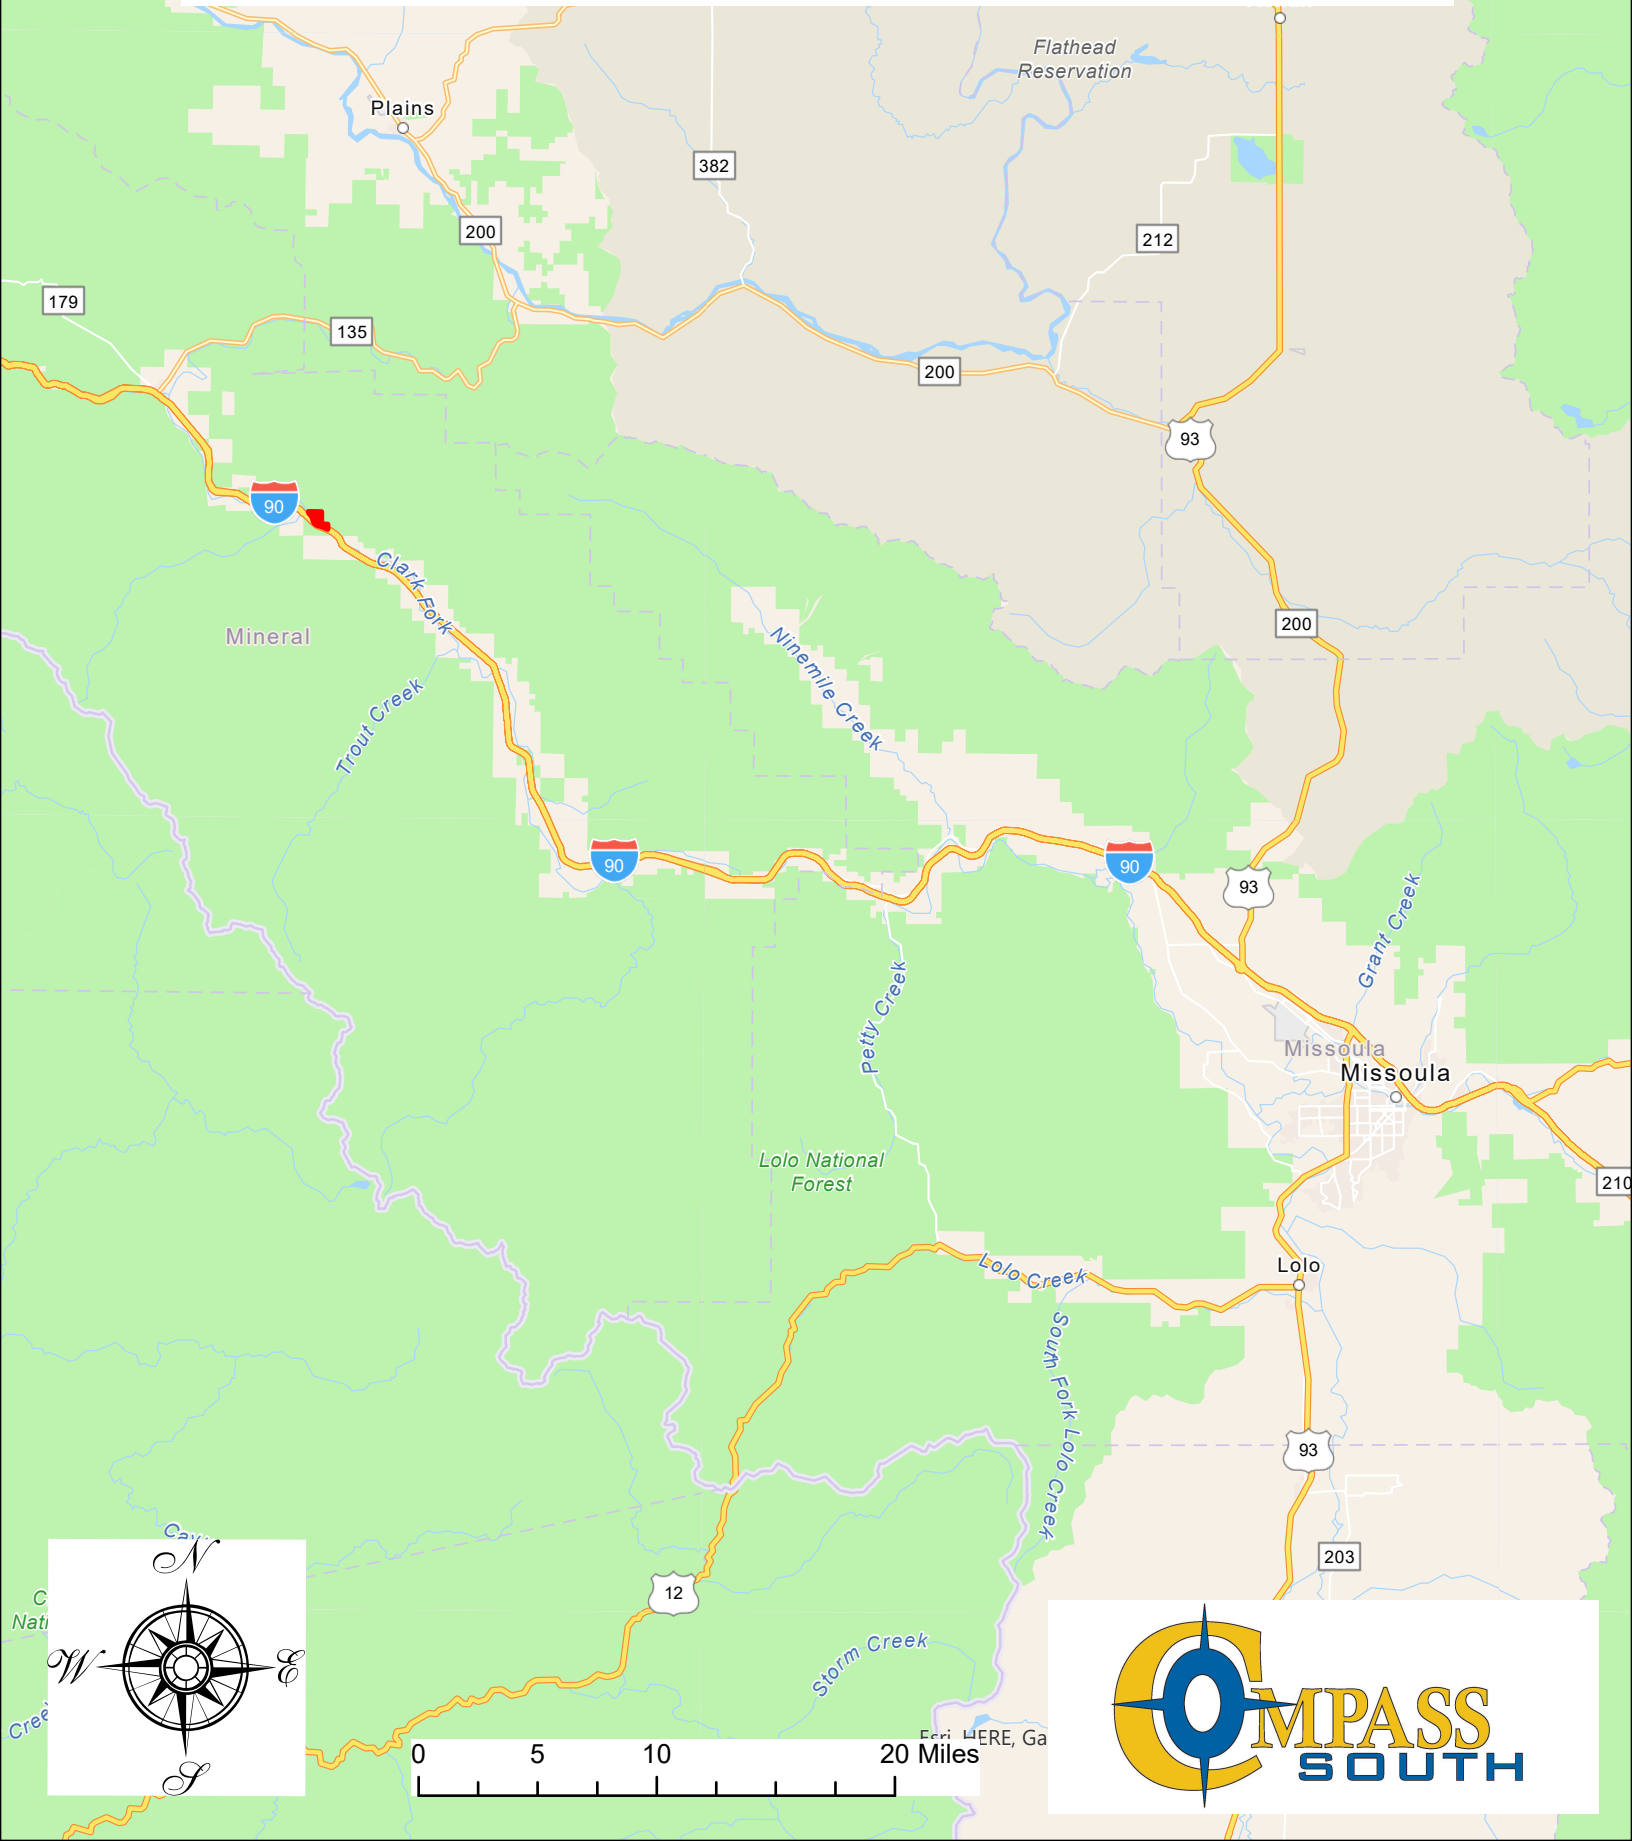

Clark Fork 1 Tract

+/- 170.5 Acres

Mineral County, MT

Clark Fork 1 Tract

+/- 170.5 Acres
Mineral County, MT

0 0.2 0.4 0.8 Miles
Eri HEPE Garmin, SafeG

Clark Fork 1 Tract

+/- 170.5 Acres
Mineral County, MT

Esri Com
GeoTechnologies, Inc, M

Clark Fork 1 Tract

+/- 170.5 Acres
Mineral County, MT

USGS The National Map; National Boundaries Dataset; 3DEP Elevation Program
Geographic Names Information System; National Land Cover Database
Dataset; USGS Global Elevation Data; Natural Earth Data;
and NOAA National Ocean Service