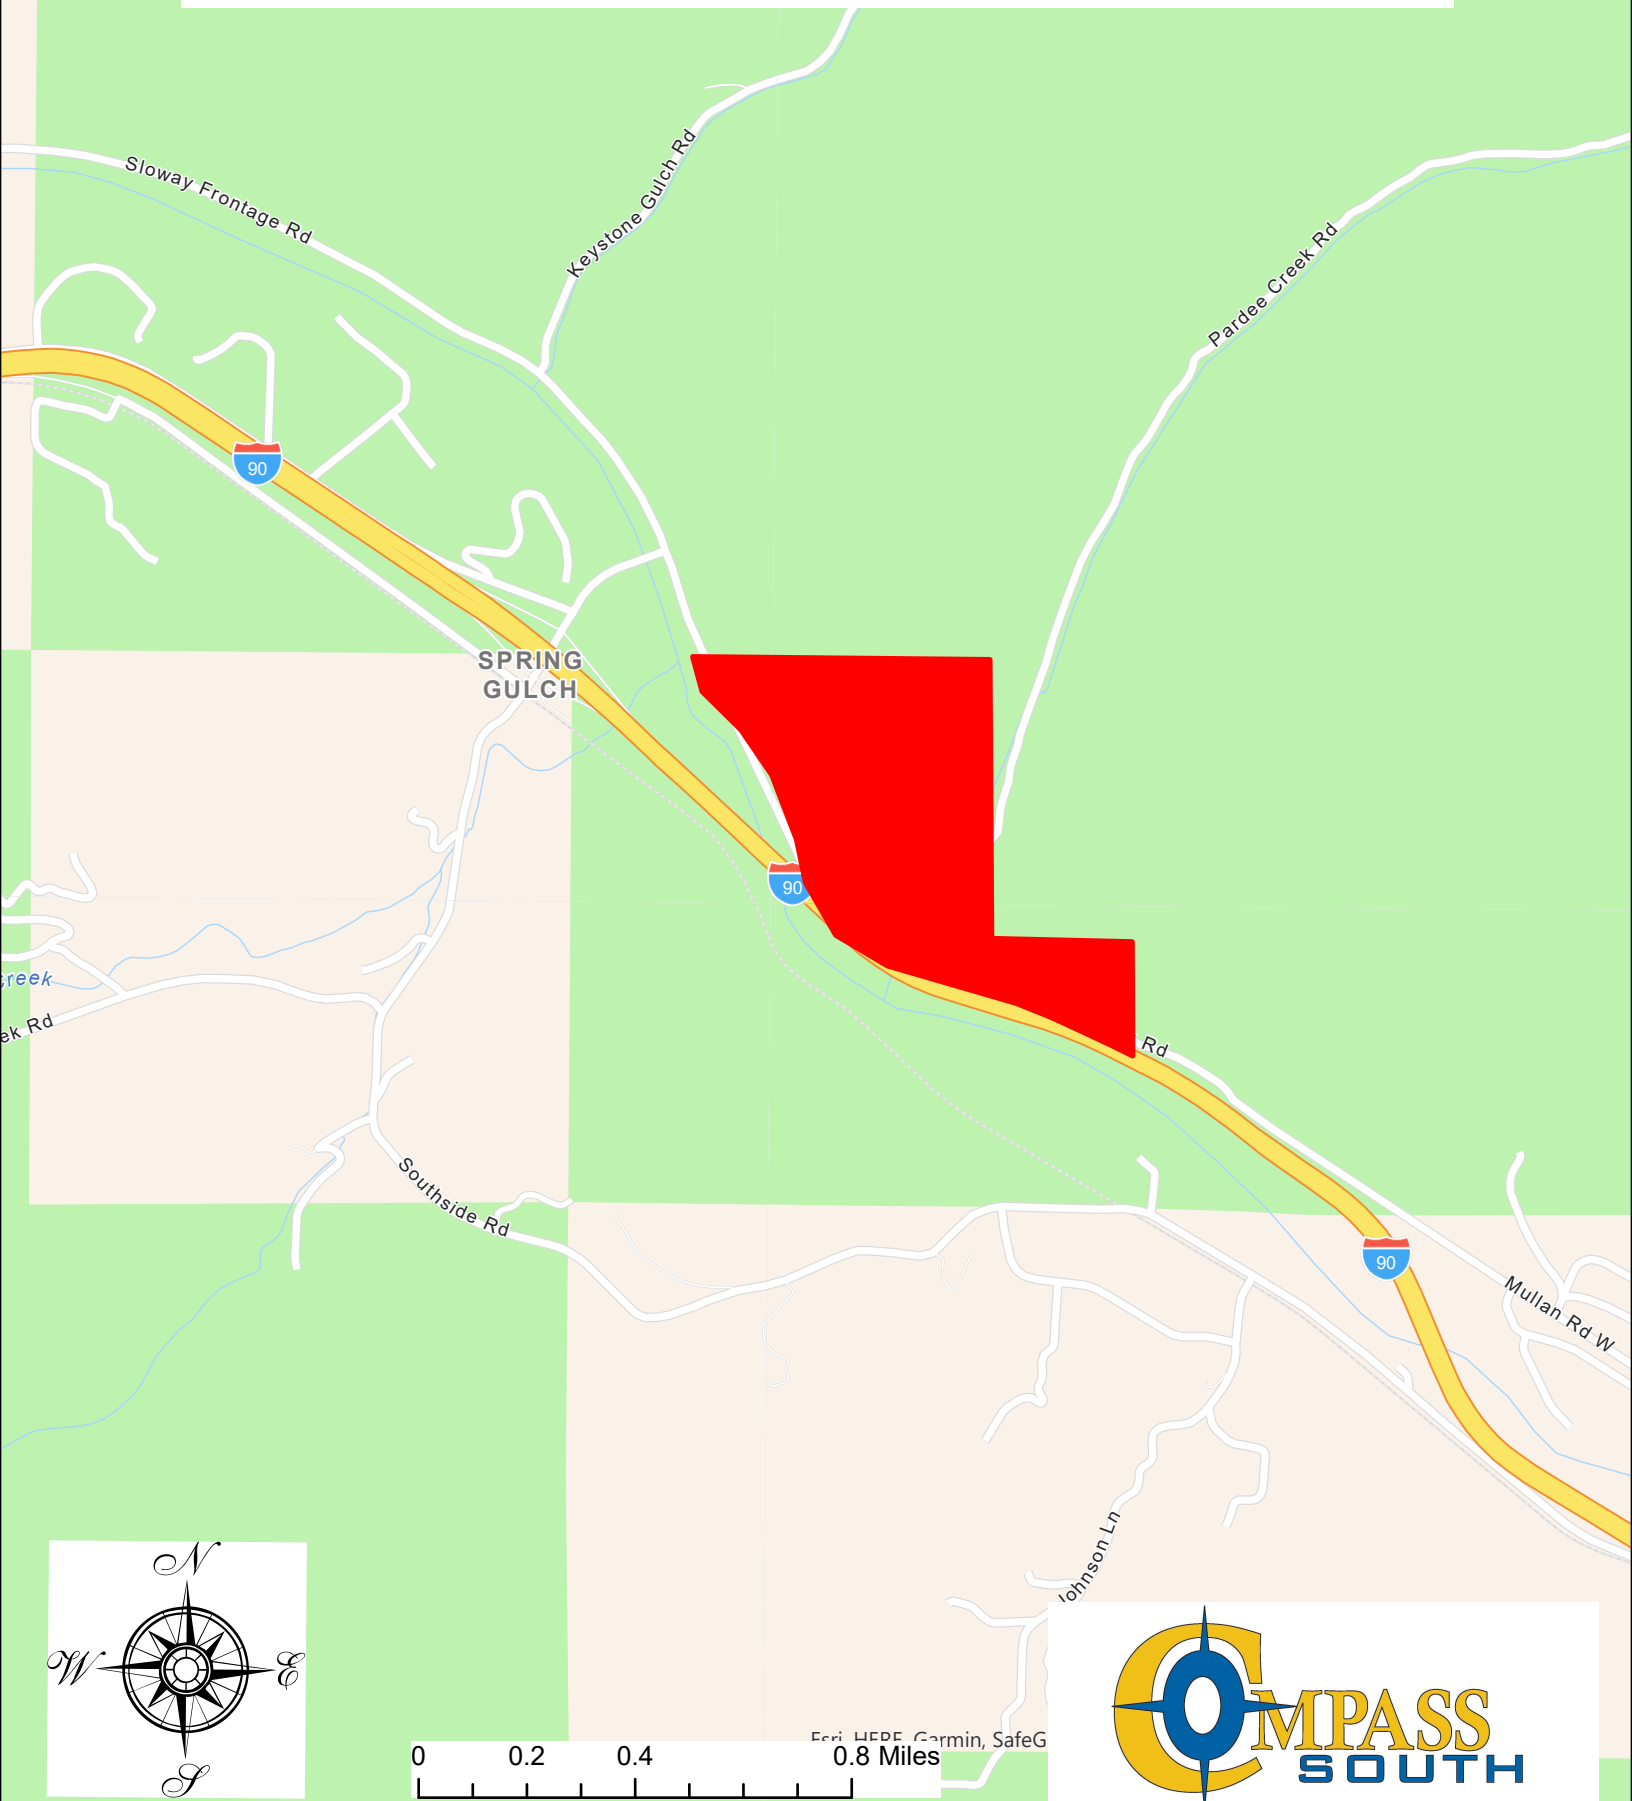

Clark Fork 1 Tract

+/- 170.5 Acres

Mineral County, MT

Clark Fork 1 Tract

+/- 170.5 Acres
Mineral County, MT

0 0.2 0.4 0.8 Miles
Eri HEPE Garmin, SafeG

Clark Fork 1 Tract

+/- 170.5 Acres
Mineral County, MT

Esri Com
GeoTechnologies, Inc, M

Clark Fork 1 Tract

+/- 170.5 Acres
Mineral County, MT

USGS The National Map; National Boundaries Dataset; 3DEP Elevation Program
Geographic Names Information System; National Land Cover Database
Dataset; USGS Global Elevation Data; Natural Earth Data;
and NOAA National Ocean Service