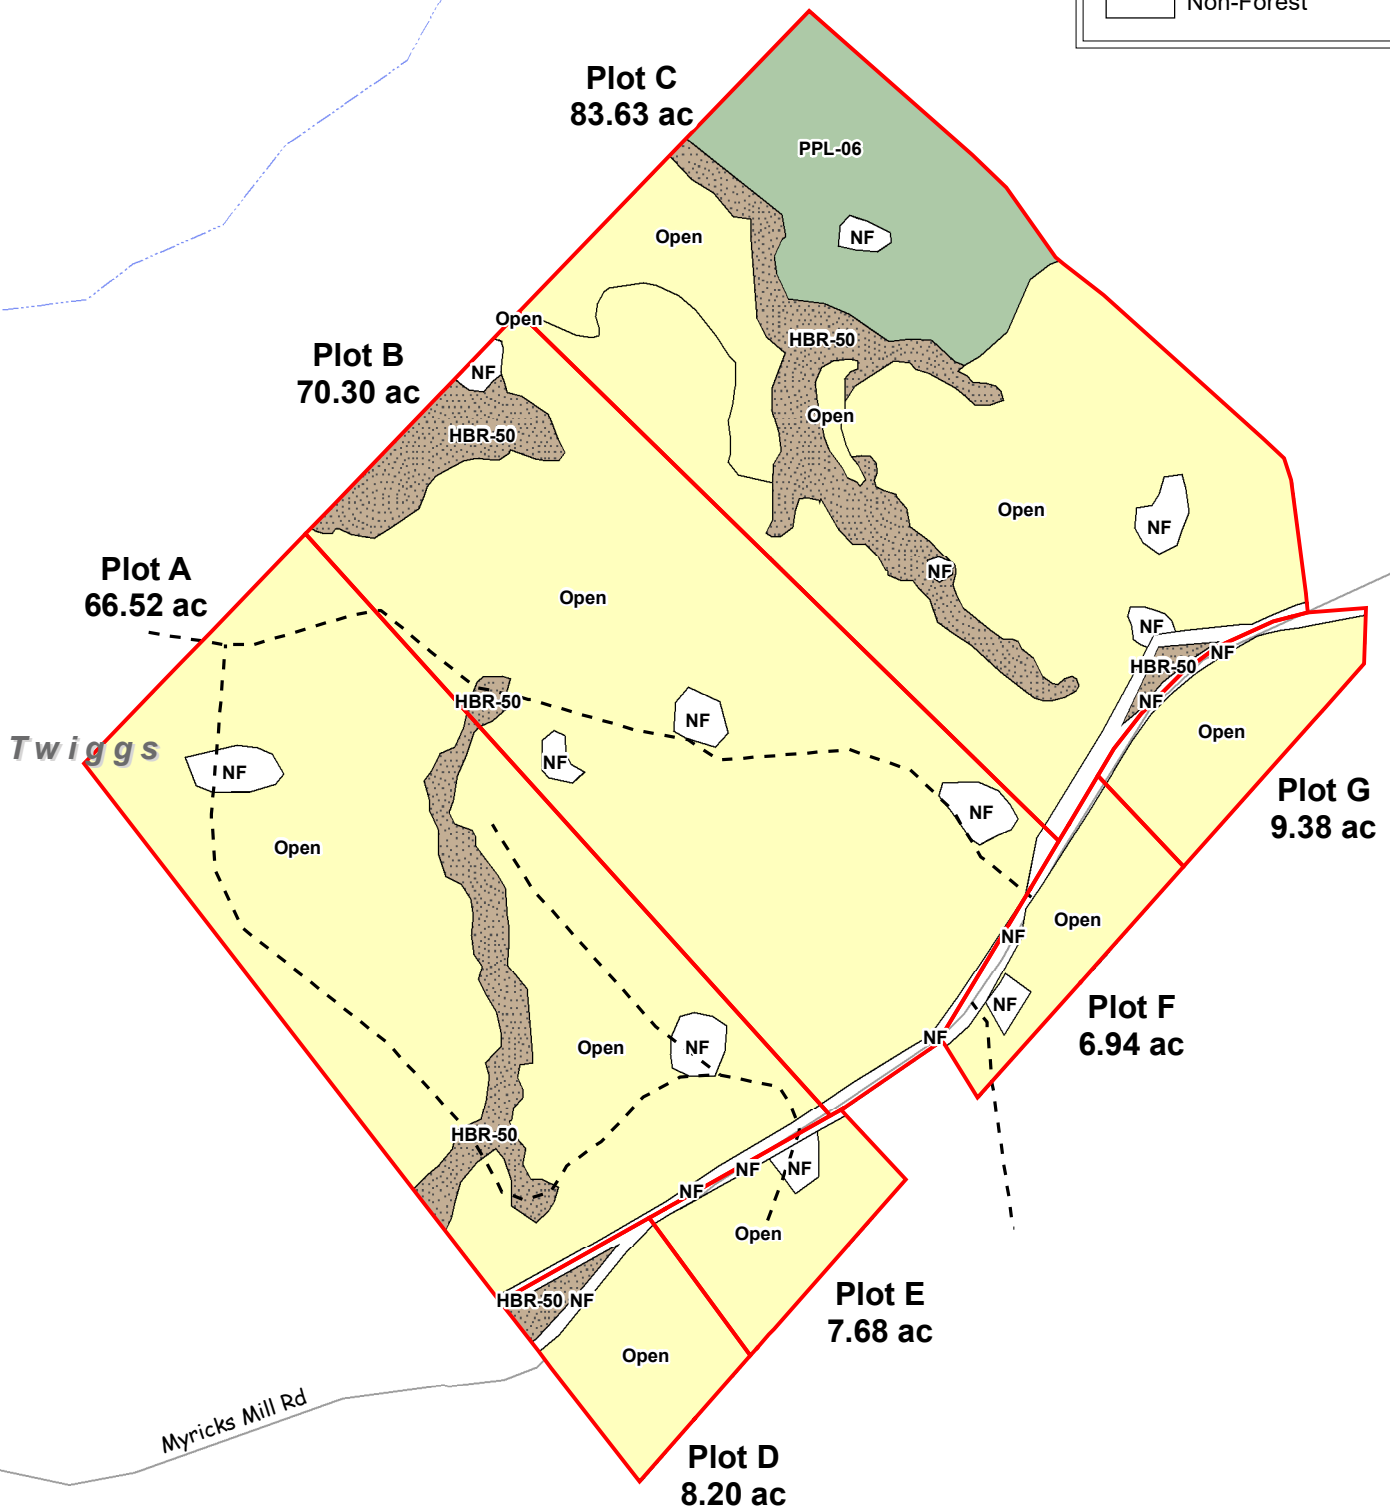

**Kestrel Timber II, LLC**  
**Tract 9006**  
**Twiggs County, GA**

**Legend**

- Planted Pine Mrch
- Hardwood Branch
- Open
- Non-Forest

 **FOREST RESOURCE CONSULTANTS, INC.**  
WWW.FRC.US.COM

Date: October 24, 2023