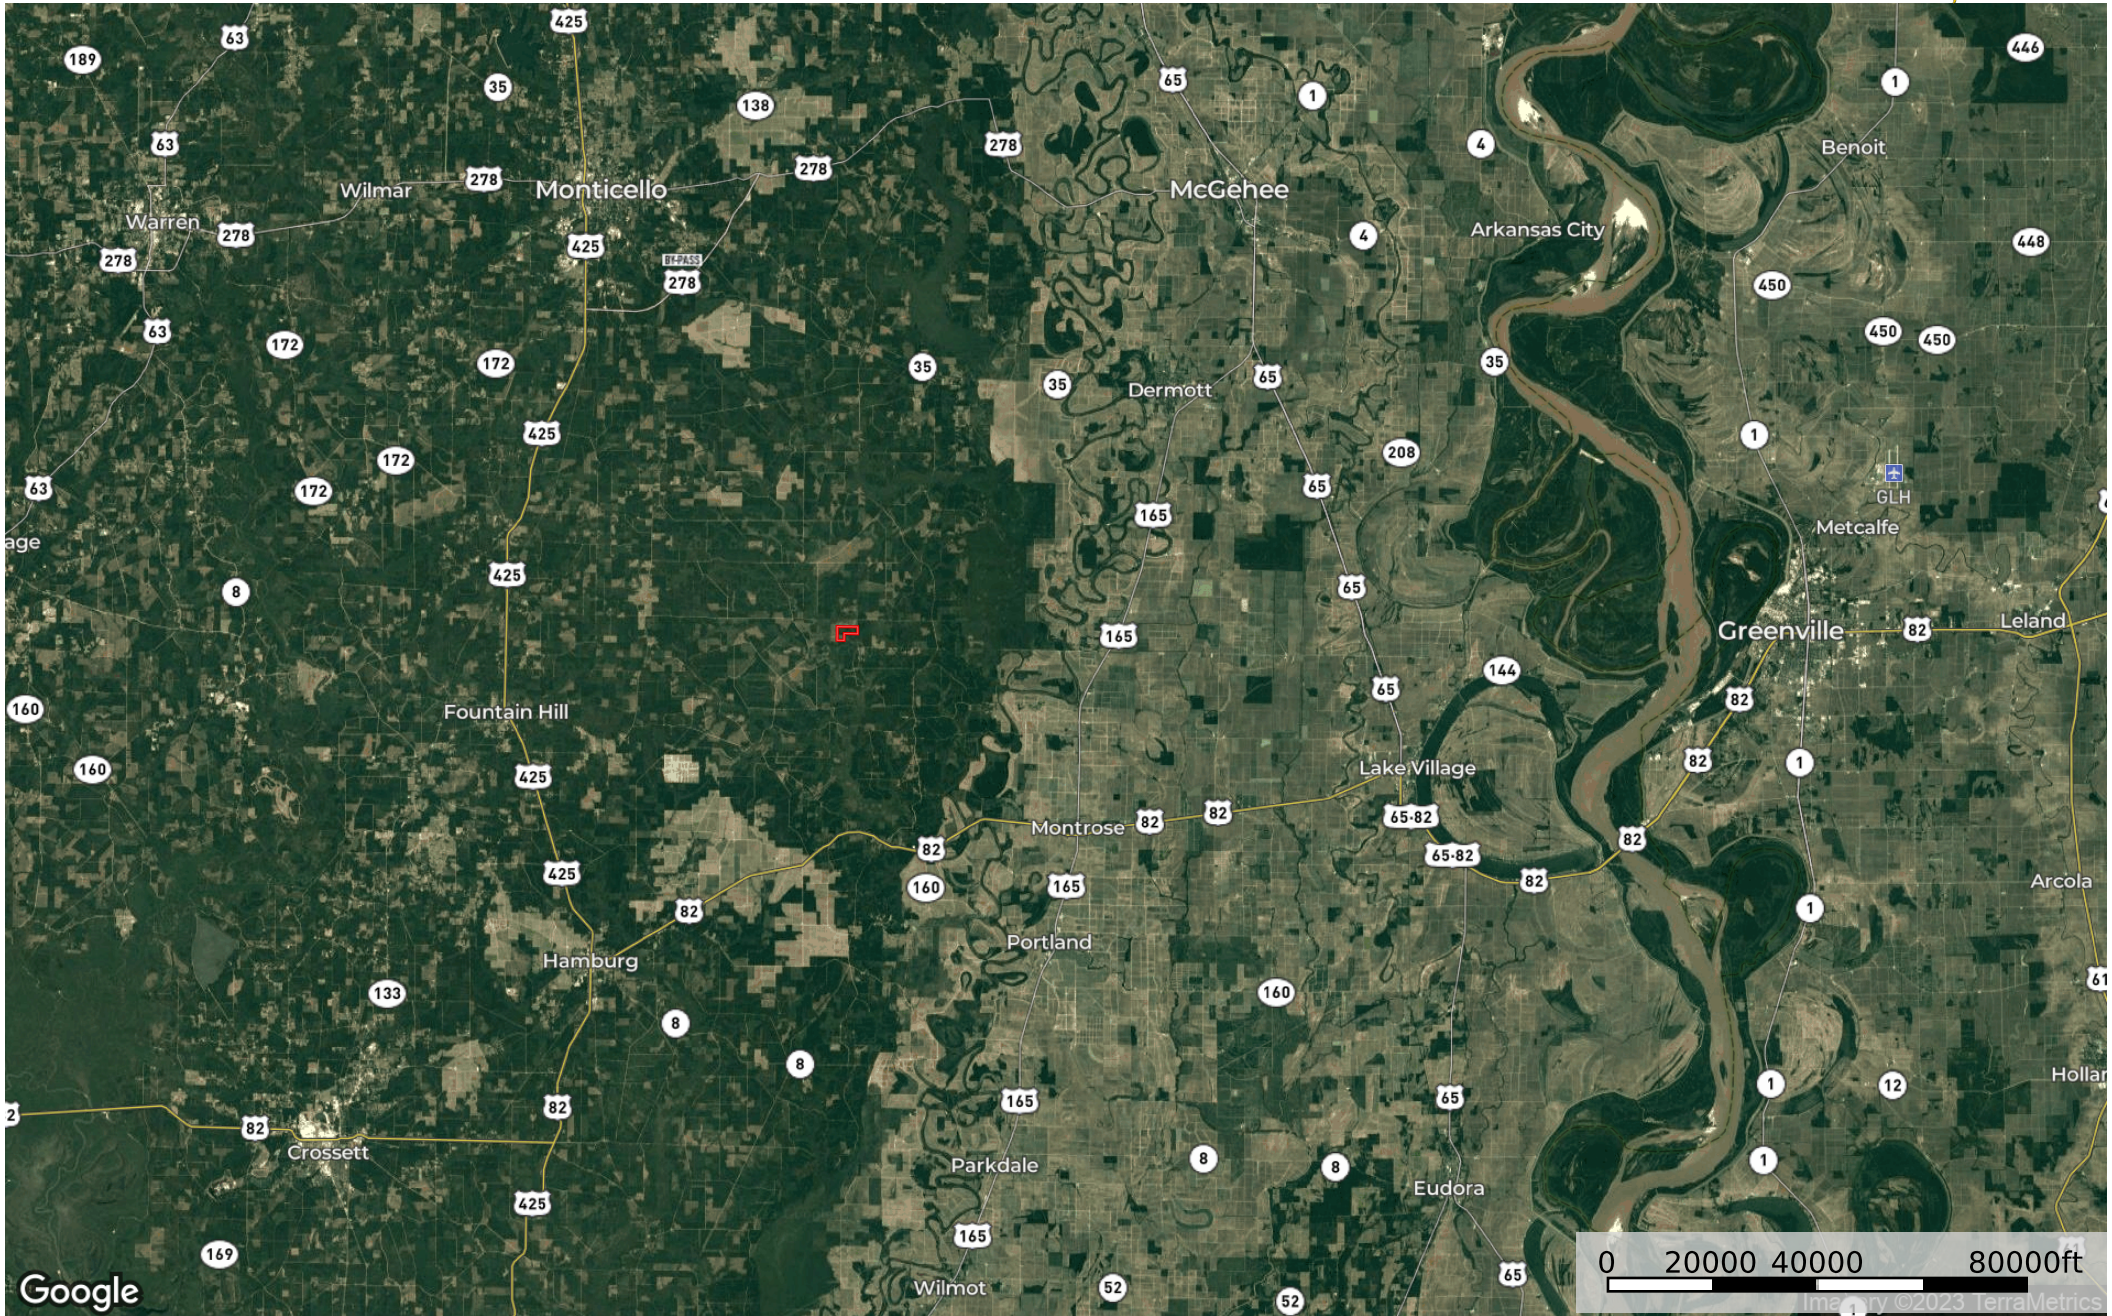

Bearhouse Creek Tract

Drew County, Arkansas, 160 AC +/-

Boundary