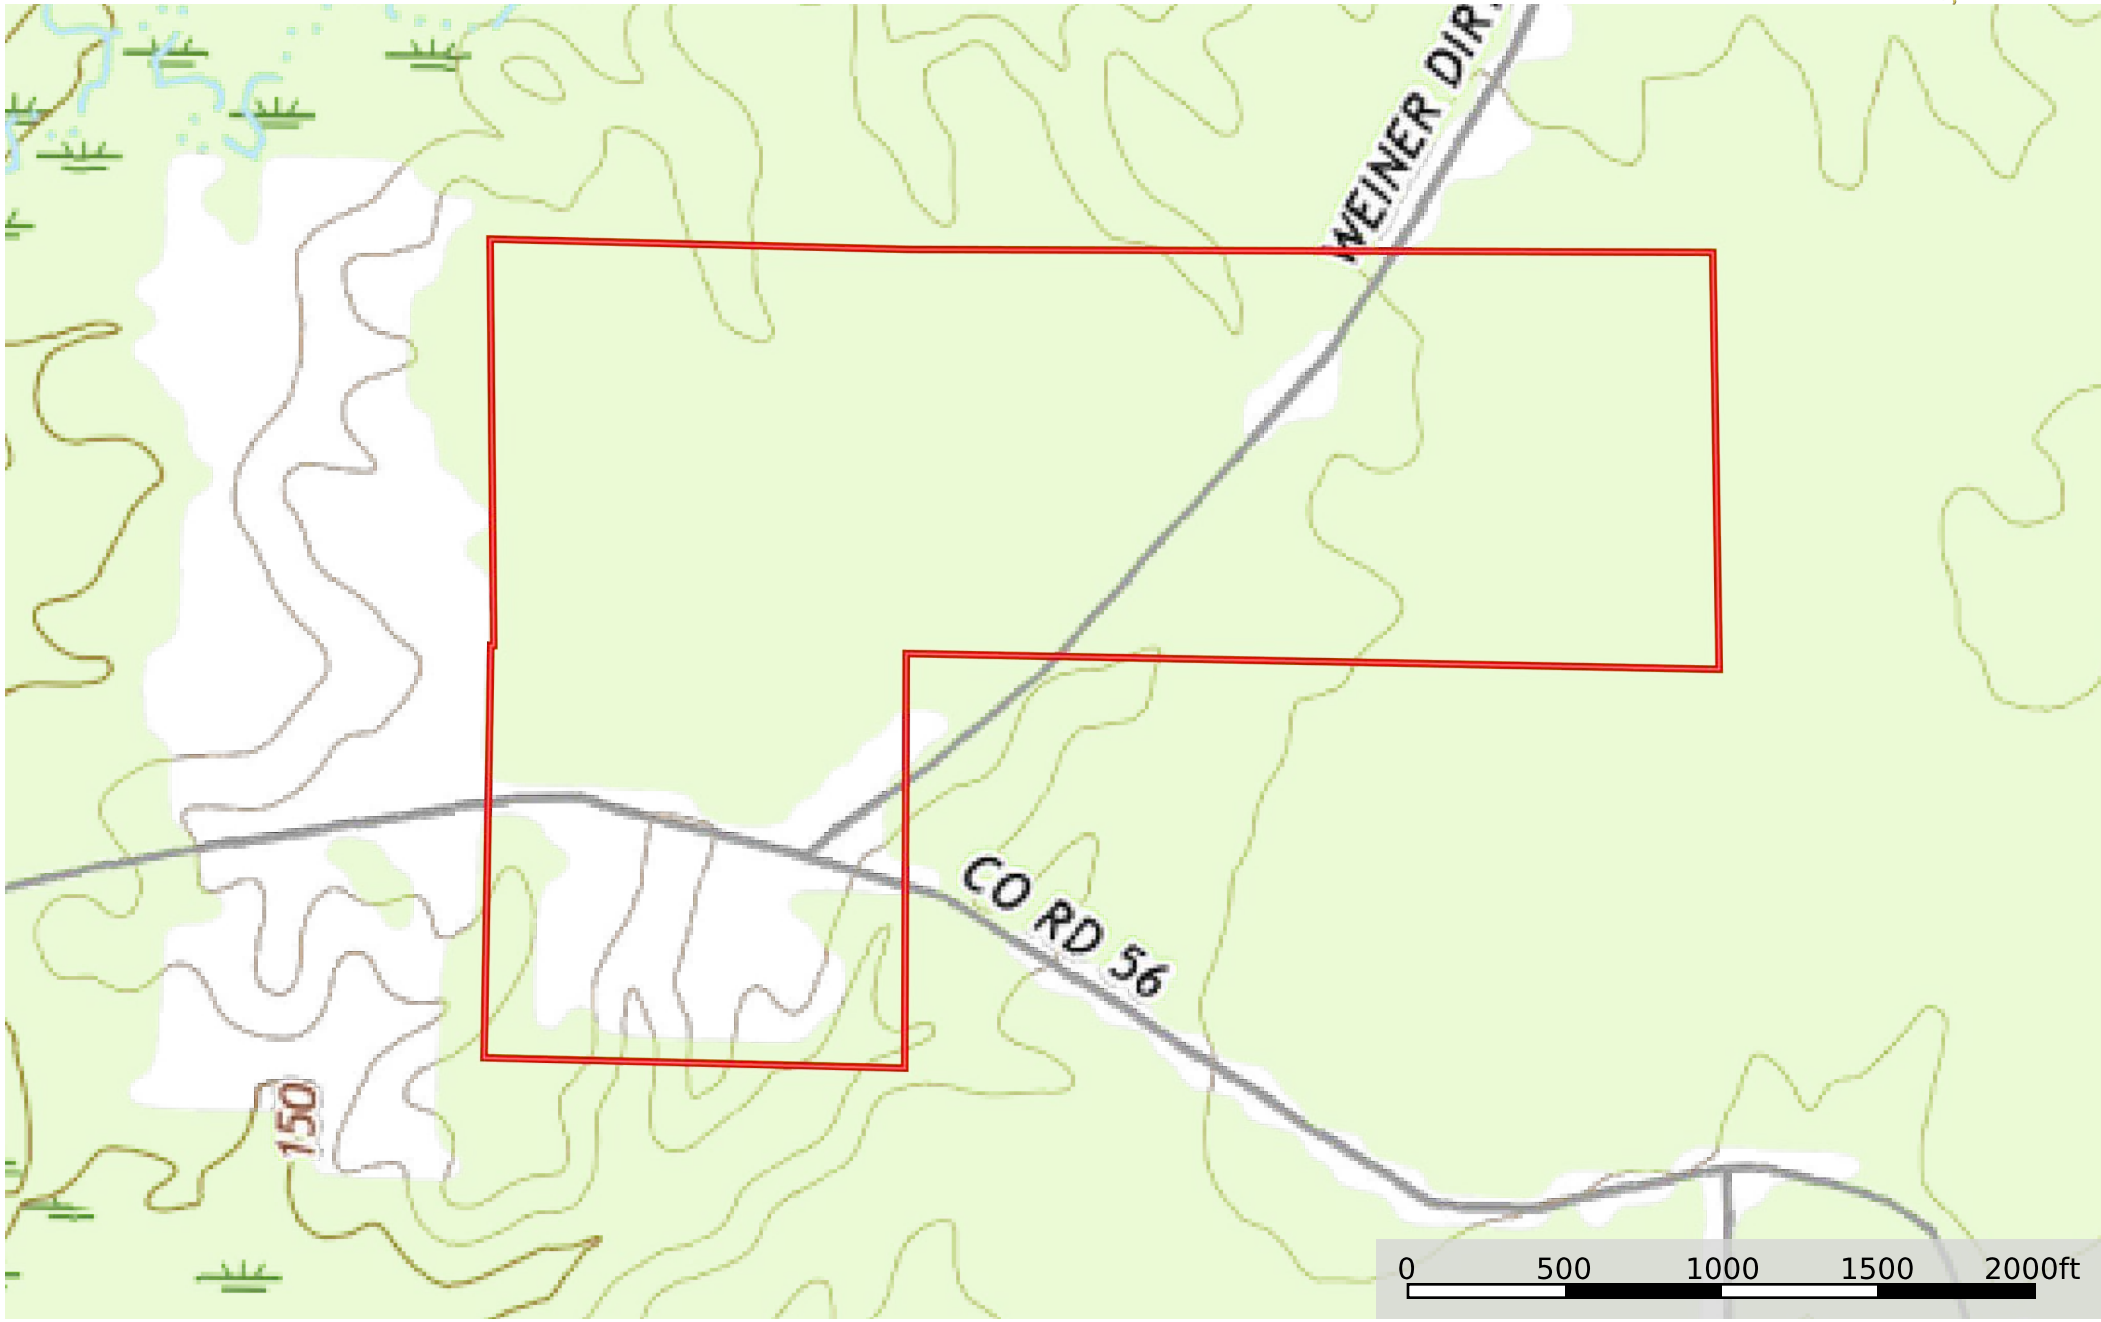

 Boundary

Bearhouse Creek Tract

Drew County, Arkansas, 160 AC +/-

Google

Imagery ©2023 Airbus, Landsat Copernicus, Maxar Technologies, State of Arkansas, USDA/FPAC/GEO

Boundary

Imagery ©2023 Airbus, Maxar, Technologies, State of Arkansas, USDA/FPAC/GEO

 Boundary  Boundary

 Boundary  Boundary

 Boundary  Boundary