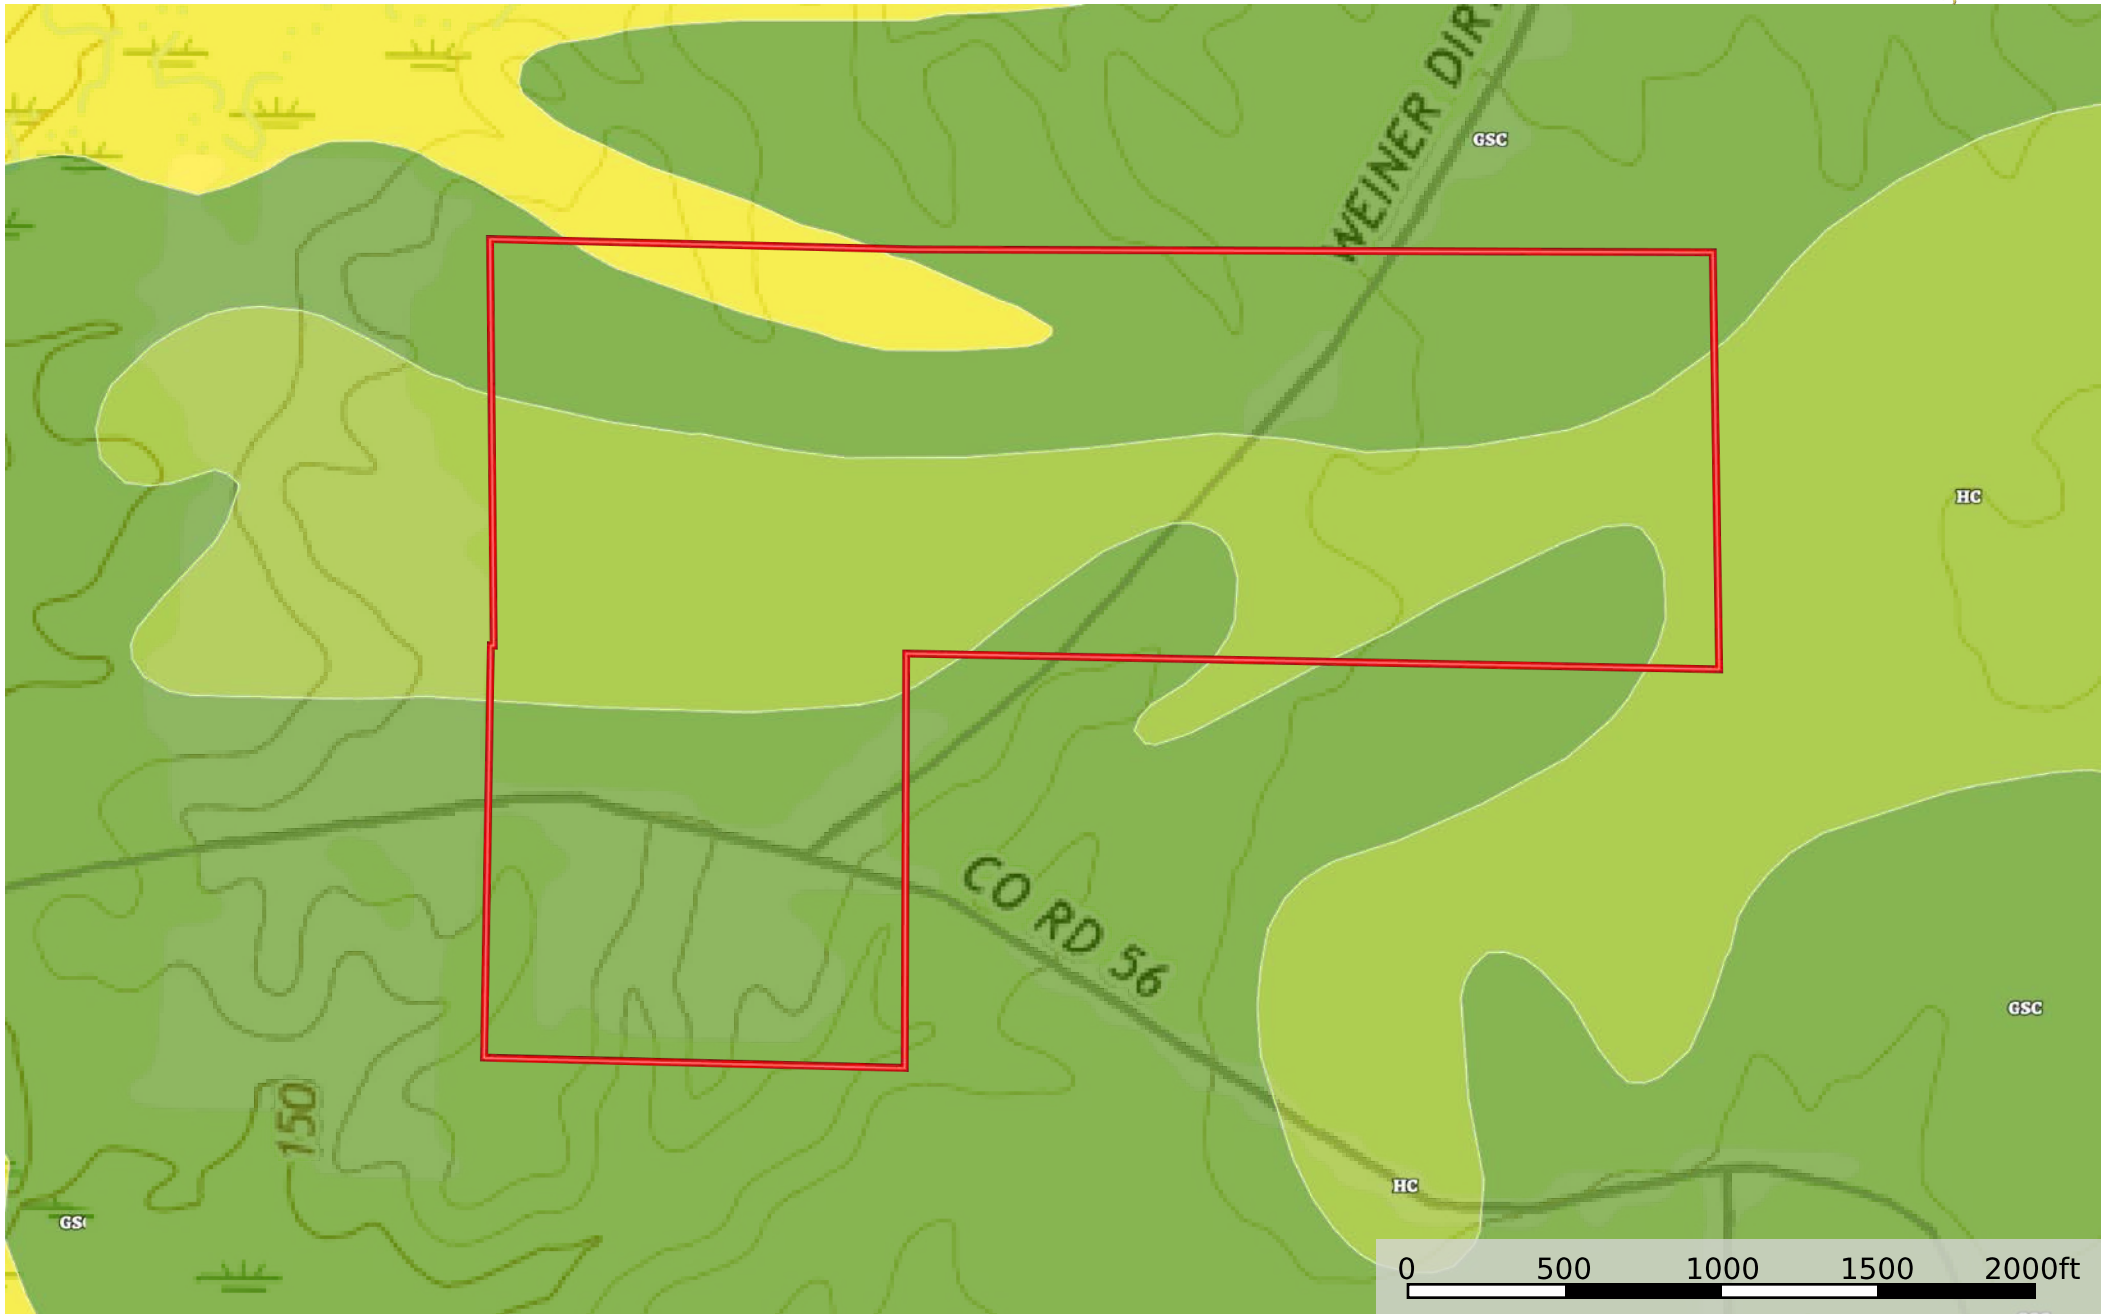

 Boundary

Bearhouse Creek Tract

Drew County, Arkansas, 160 AC +/-

Google

Imagery ©2023 Airbus, Landsat Copernicus, Maxar Technologies, State of Arkansas, USDA/FPAC/GEO

Boundary

Imagery ©2023 Airbus, Maxar, Technologies, State of Arkansas, USDA/FPAC/GEO

 Boundary  Boundary

 Boundary  Boundary

 Boundary  Boundary