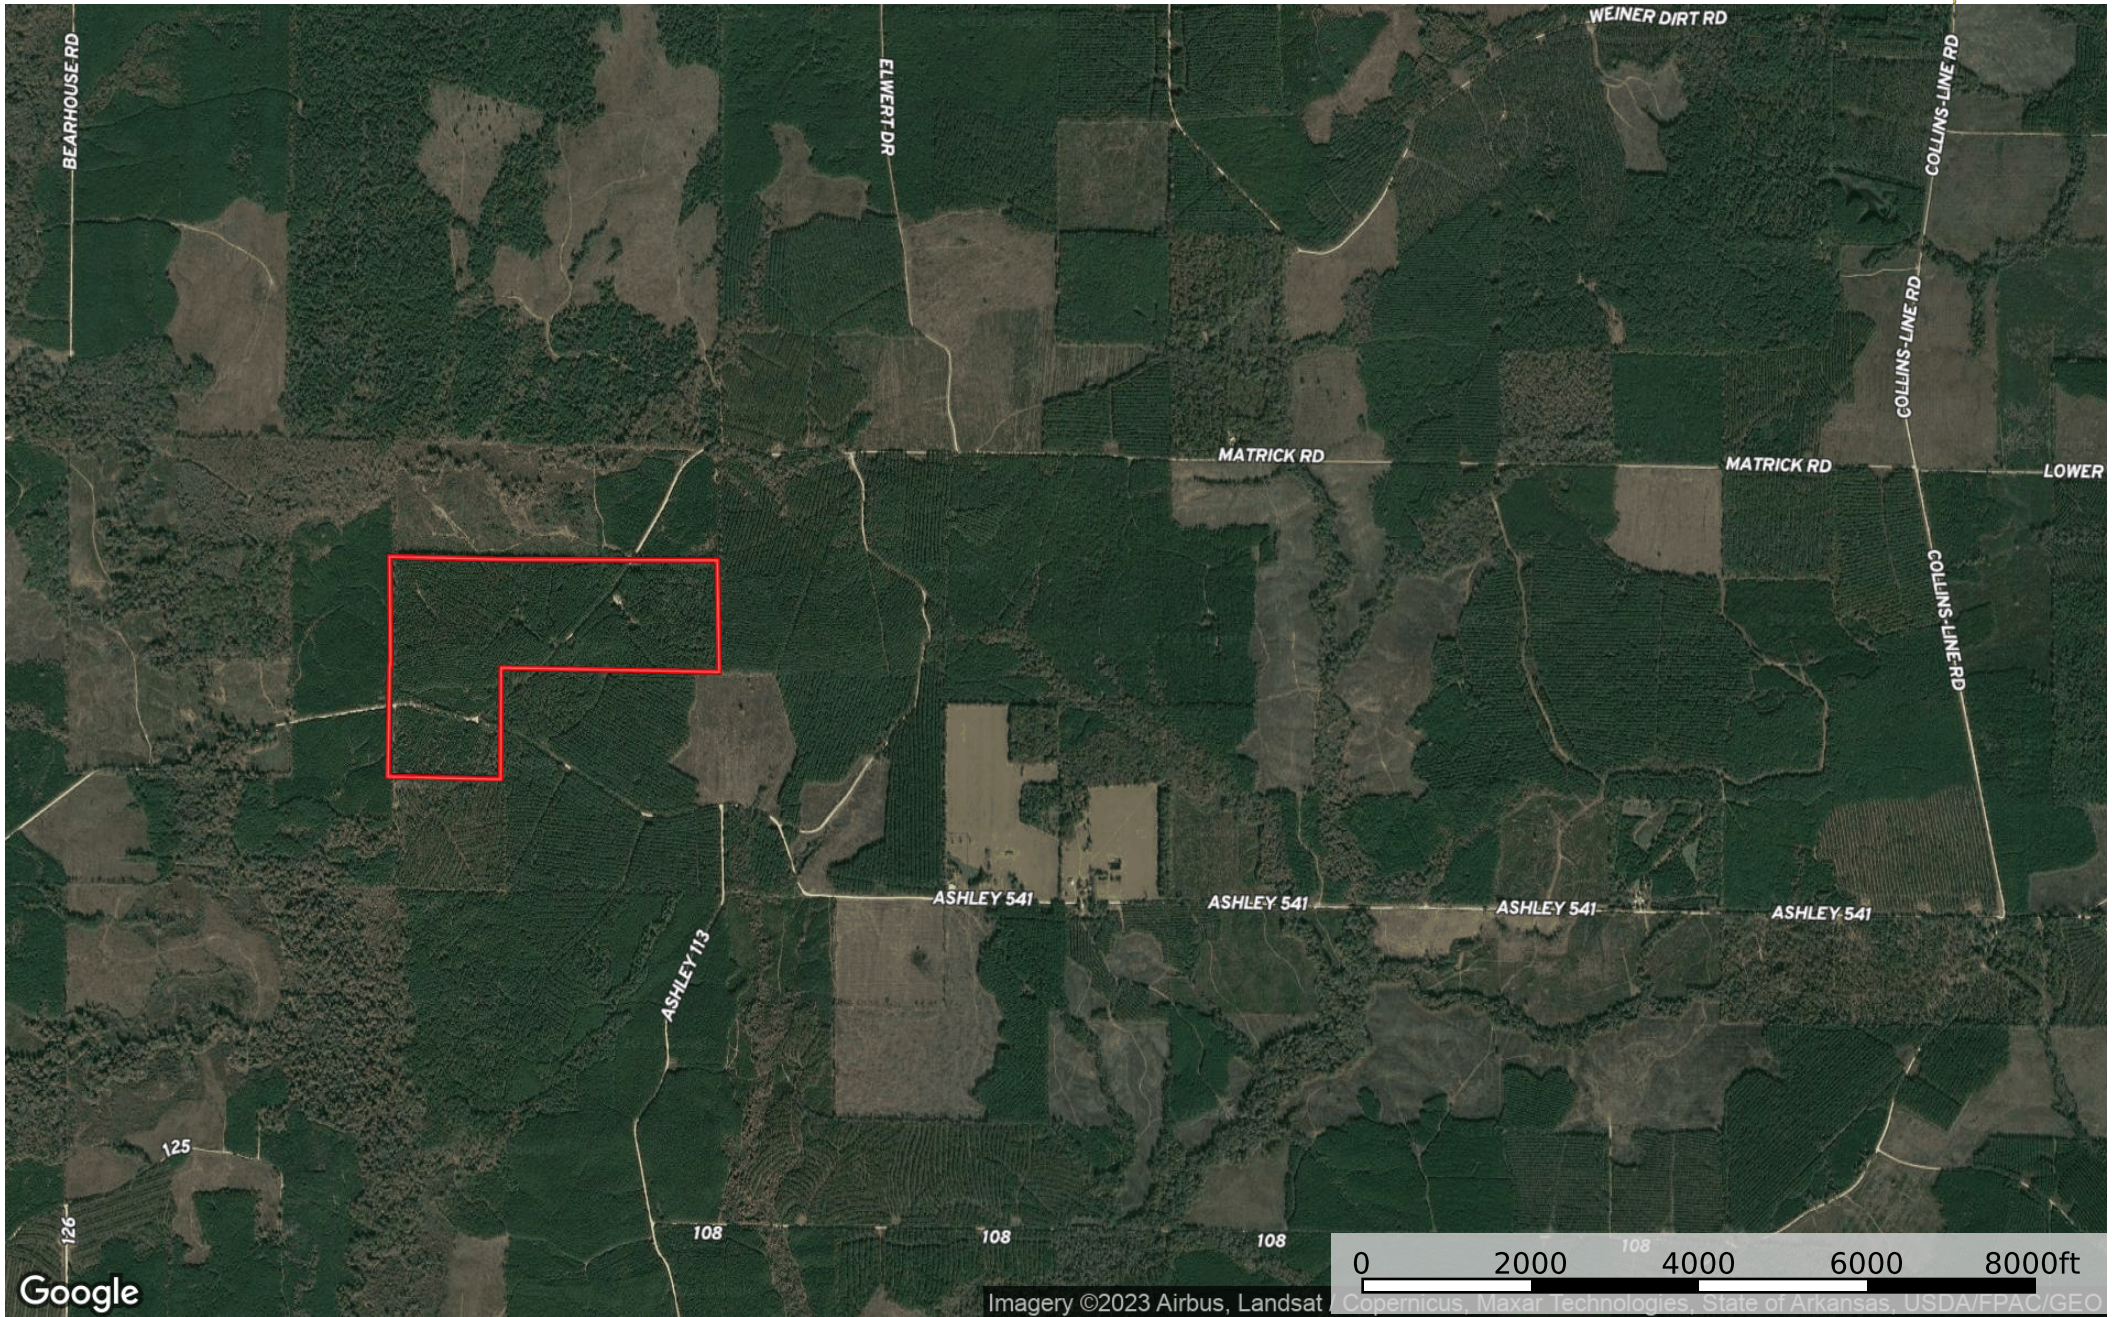

 Boundary

Bearhouse Creek Tract

Drew County, Arkansas, 160 AC +/-

Google

Imagery ©2023 Airbus, Landsat Copernicus, Maxar Technologies, State of Arkansas, USDA/FPAC/GEO

Boundary

Imagery ©2023 Airbus, Maxar, Technologies, State of Arkansas, USDA/FPAC/GEO

 Boundary  Boundary

 Boundary  Boundary

 Boundary  Boundary