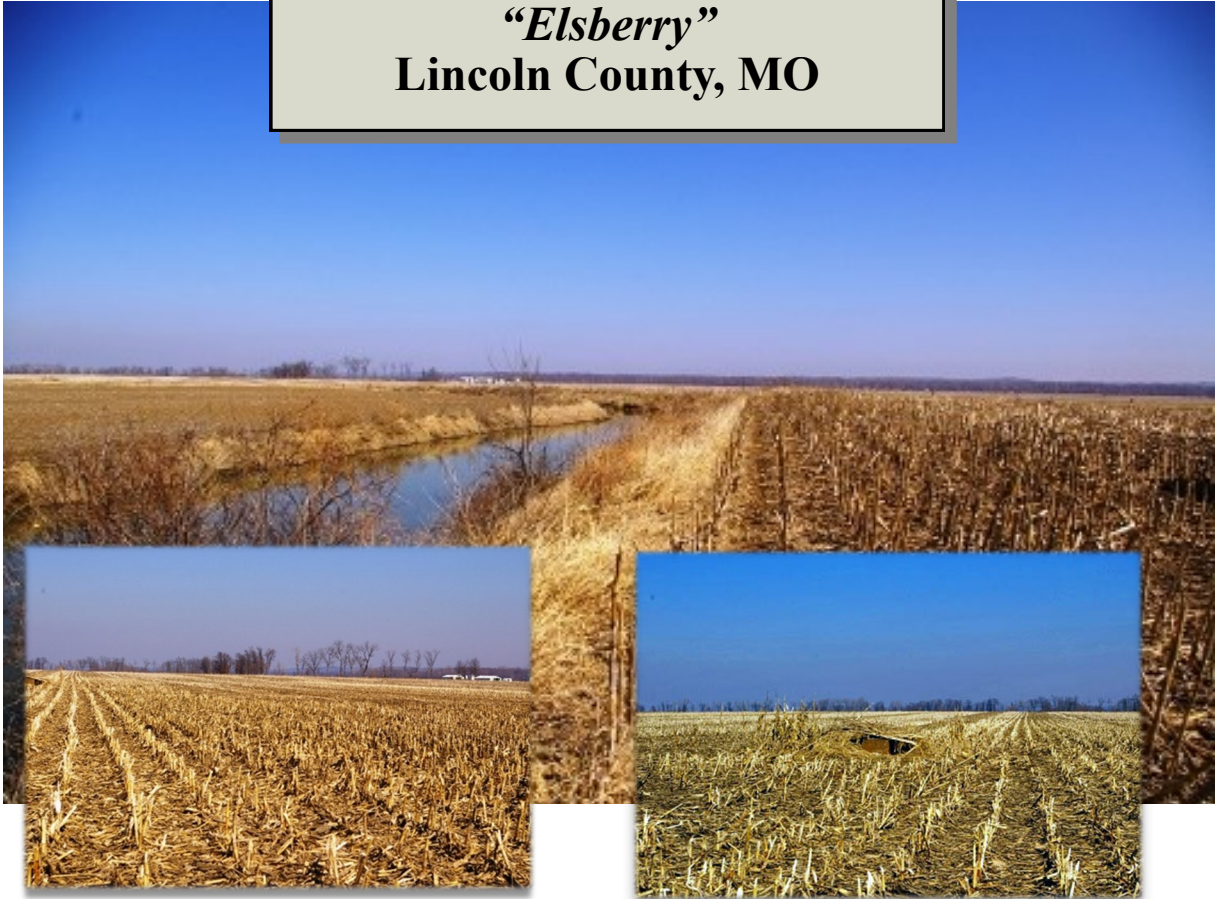

Tom Anderson

REAL ESTATE

146 West 2nd Street
P.O. Box 168
Moscow Mills, MO 63362
636-366-4880
www.tarealestate.com

Mississippi River Bottom Farm

95 Acres
"Elsberry"
Lincoln County, MO

- 84 Acres Tillable
- 11 Acres Wooded
- Levy Protected
- Adjacent to Kings Lake Sloughs