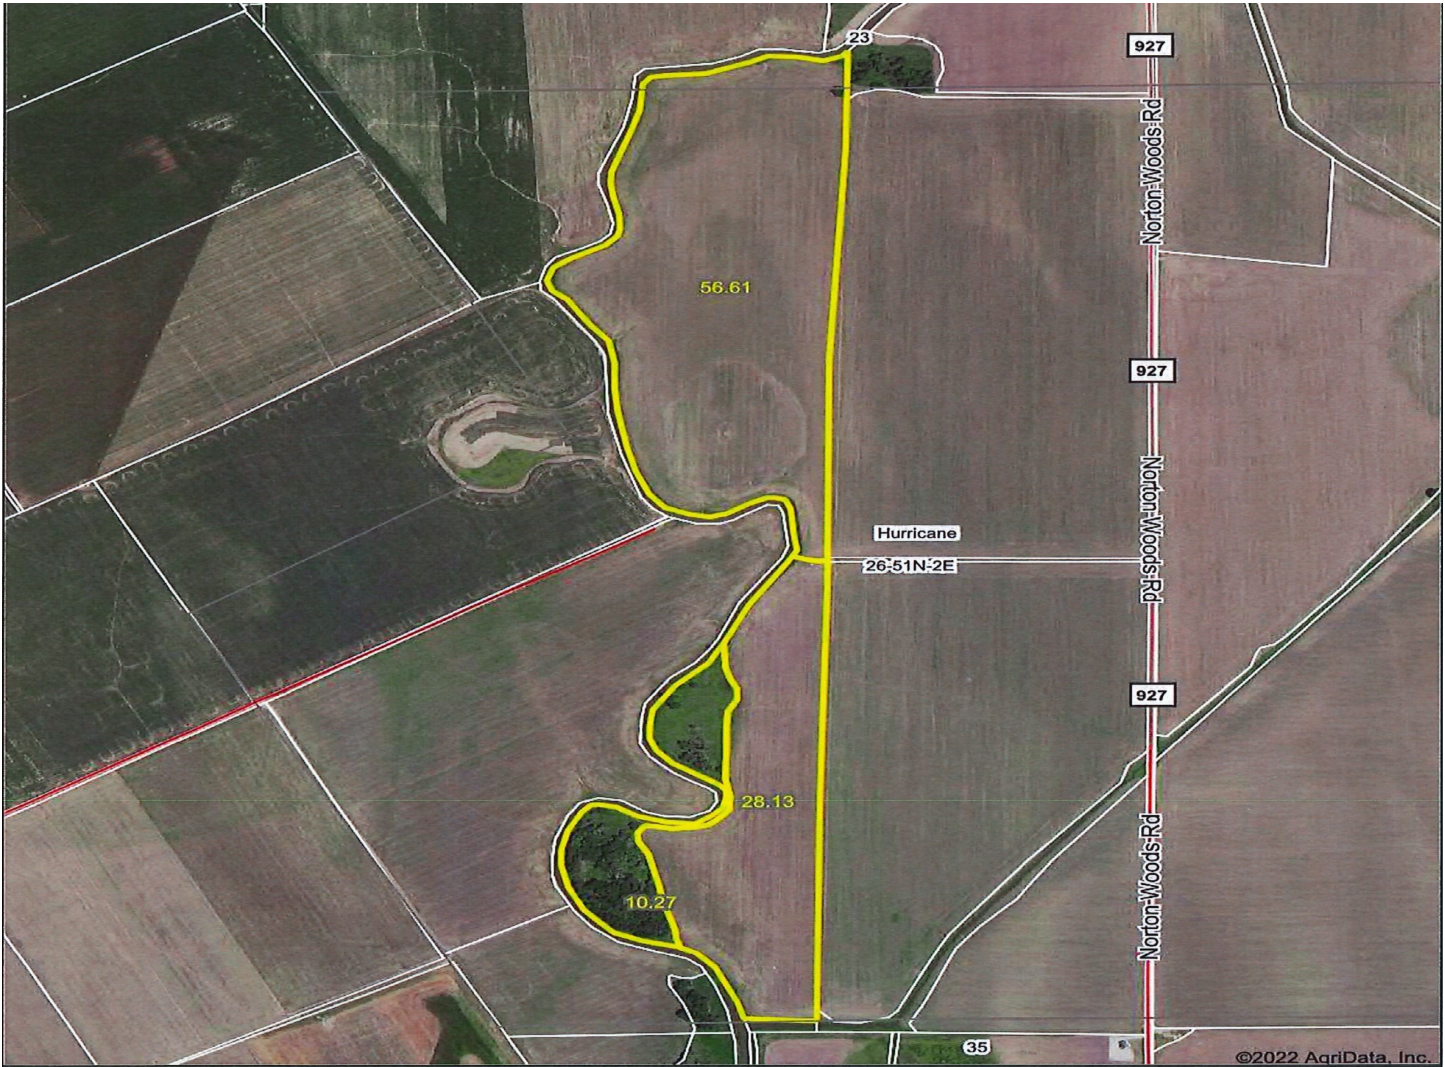

Tom Anderson

REAL ESTATE

146 West 2nd Street
P.O. Box 168
Moscow Mills, MO 63362
636-366-4880
www.tarealestate.com

Mississippi River Bottom Farm

95 Acres
"Elsberry"
Lincoln County, MO

- 84 Acres Tillable
- 11 Acres Wooded
- Levy Protected
- Adjacent to Kings Lake Sloughs

95 Acres
"Elsberry"
Lincoln County, MO

For Information or Showing Contact Tom Anderson at 636-262-4447

This offering is subject to error, omission, prior sale, change of price, or withdrawal without notice. Information contained in the presentation is deemed reliable but not warranted.