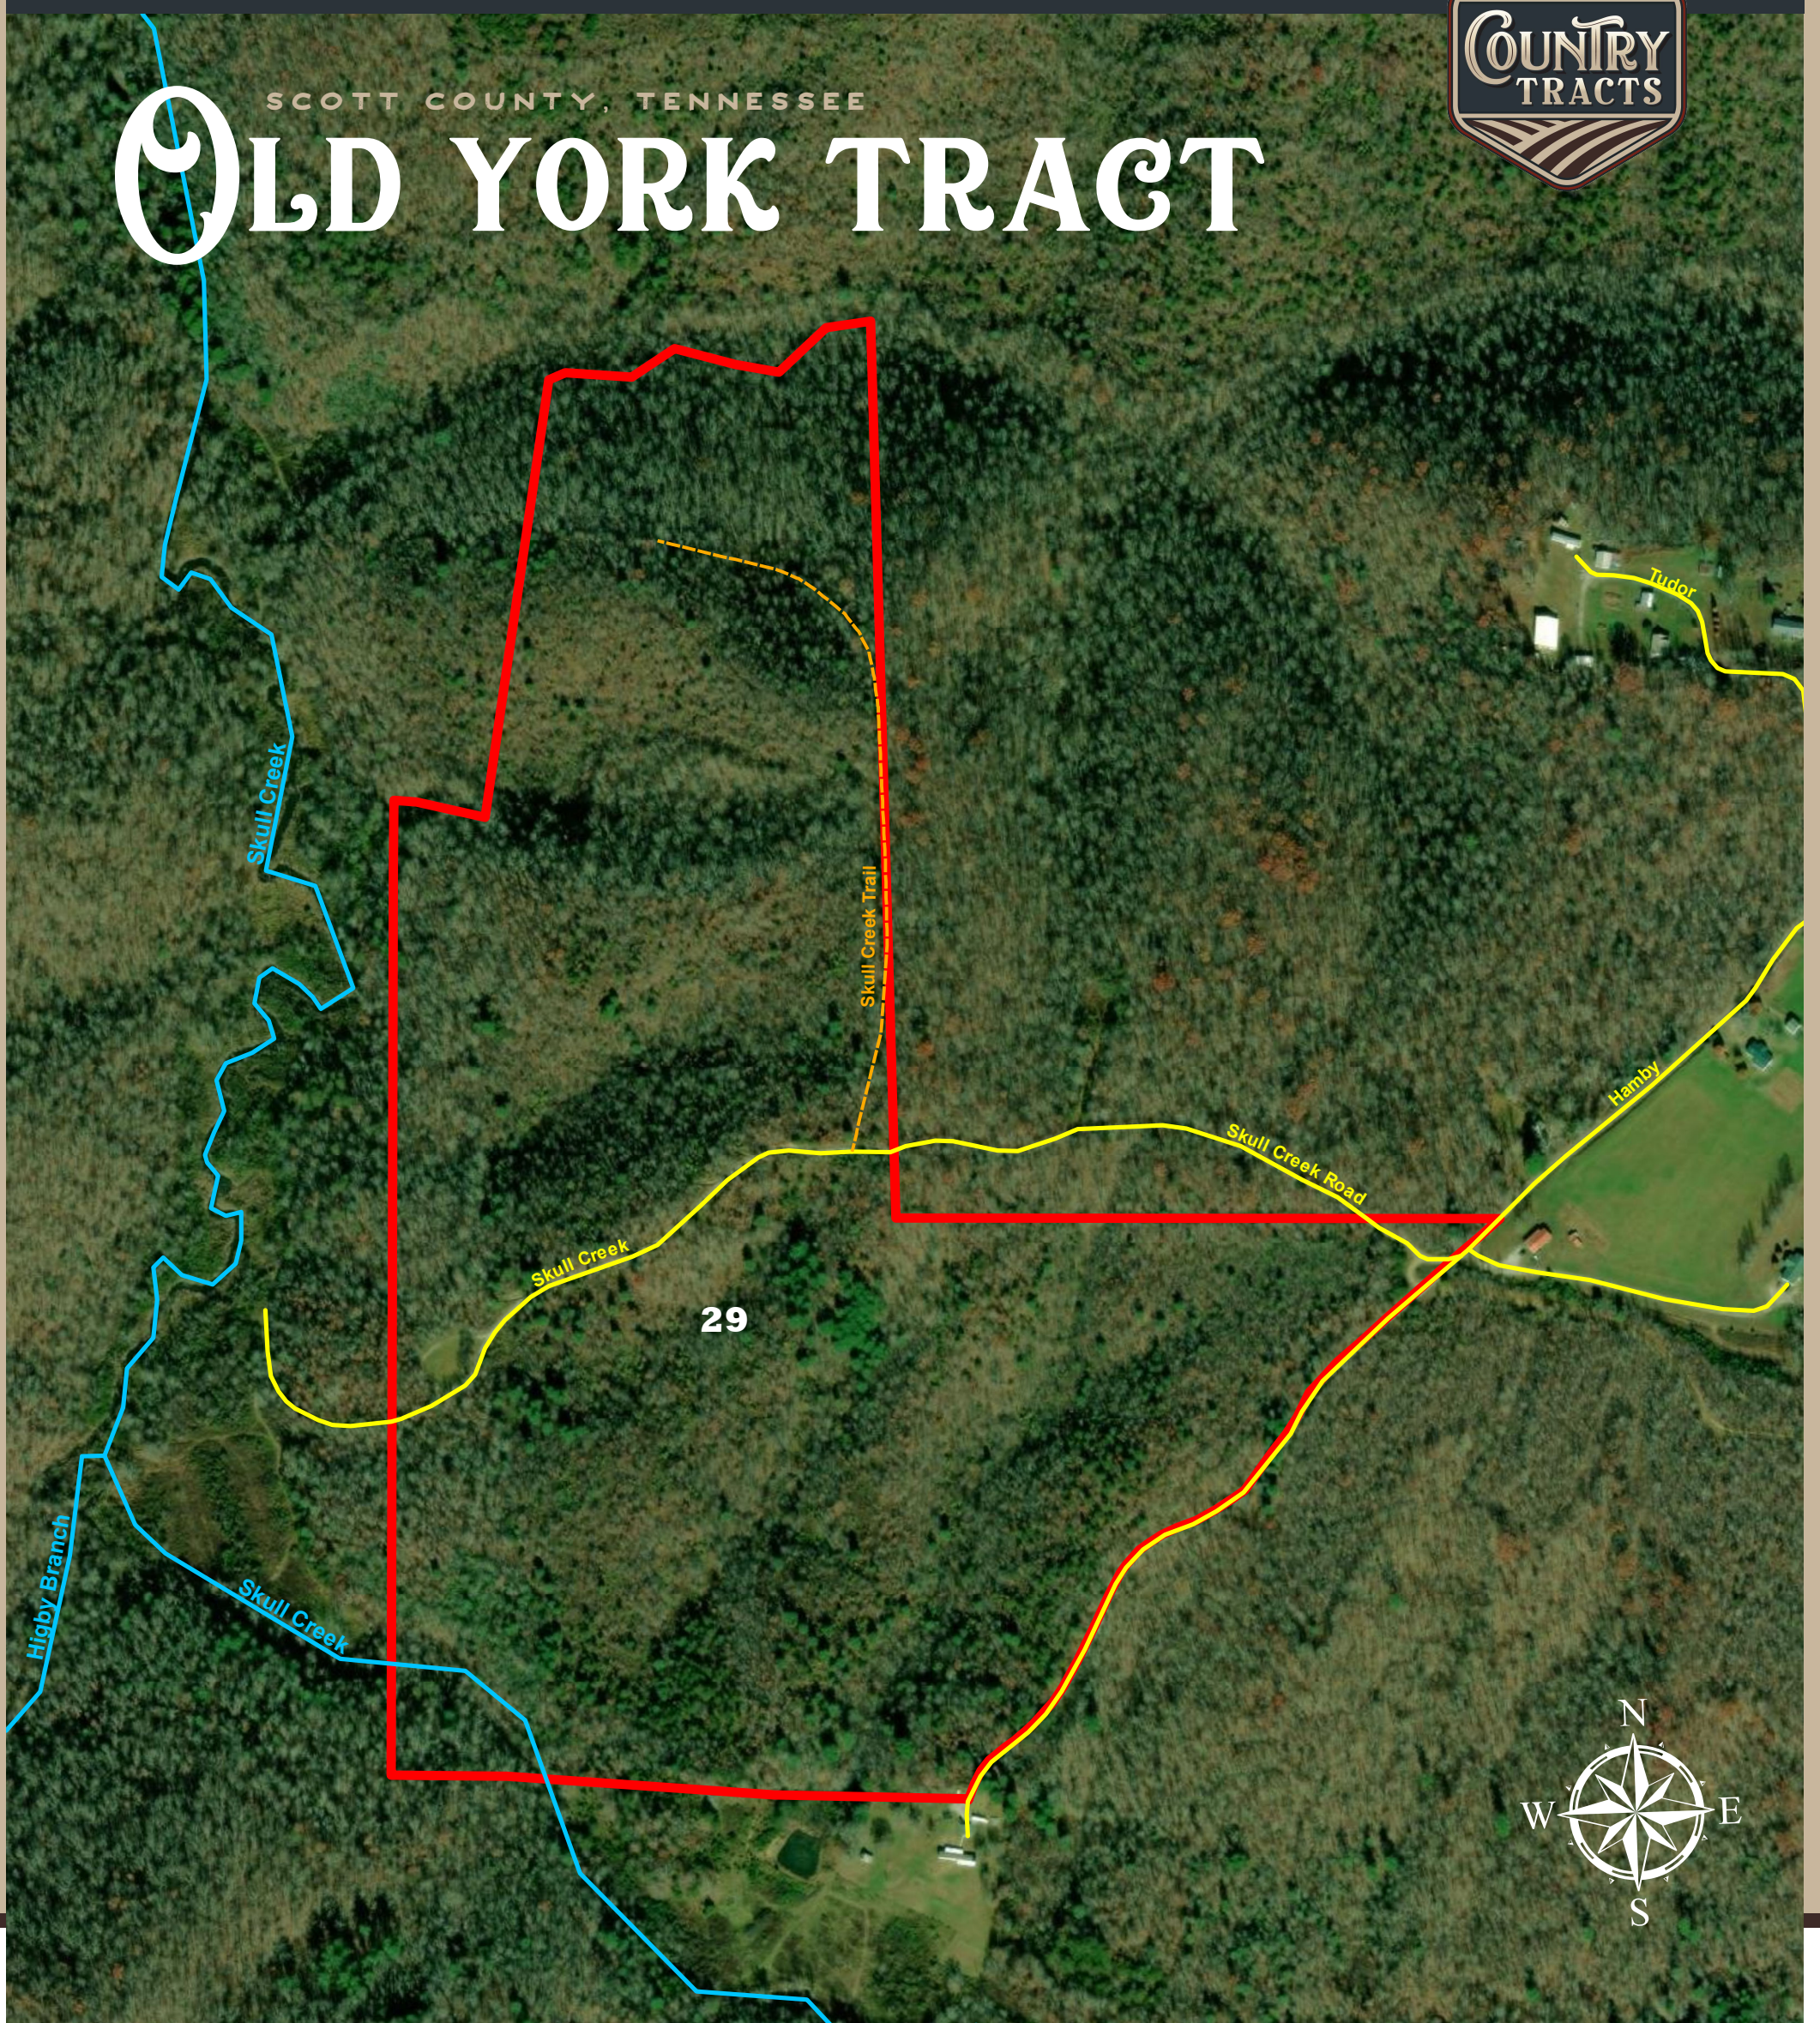

SCOTT COUNTY, TENNESSEE  
**OLD YORK TRACT**

**LEGEND**

- Road
- Stream
- ▭ Parcel boundary

**FEATURES**

- Unrestricted
- Recreation
- Trails
- Hunting
- Wildlife
- Secluded

"ALL BOUNDARY LINES DEPICTED IN MAPS, AERIALS, PICTURES OR VIDEOS ARE ESTIMATES AND SHOULD NOT BE RELIED ON AS LEGAL DOCUMENTS"

**98.45 Acres**

[WWW.COUNTRYTRACTS.COM](http://WWW.COUNTRYTRACTS.COM)