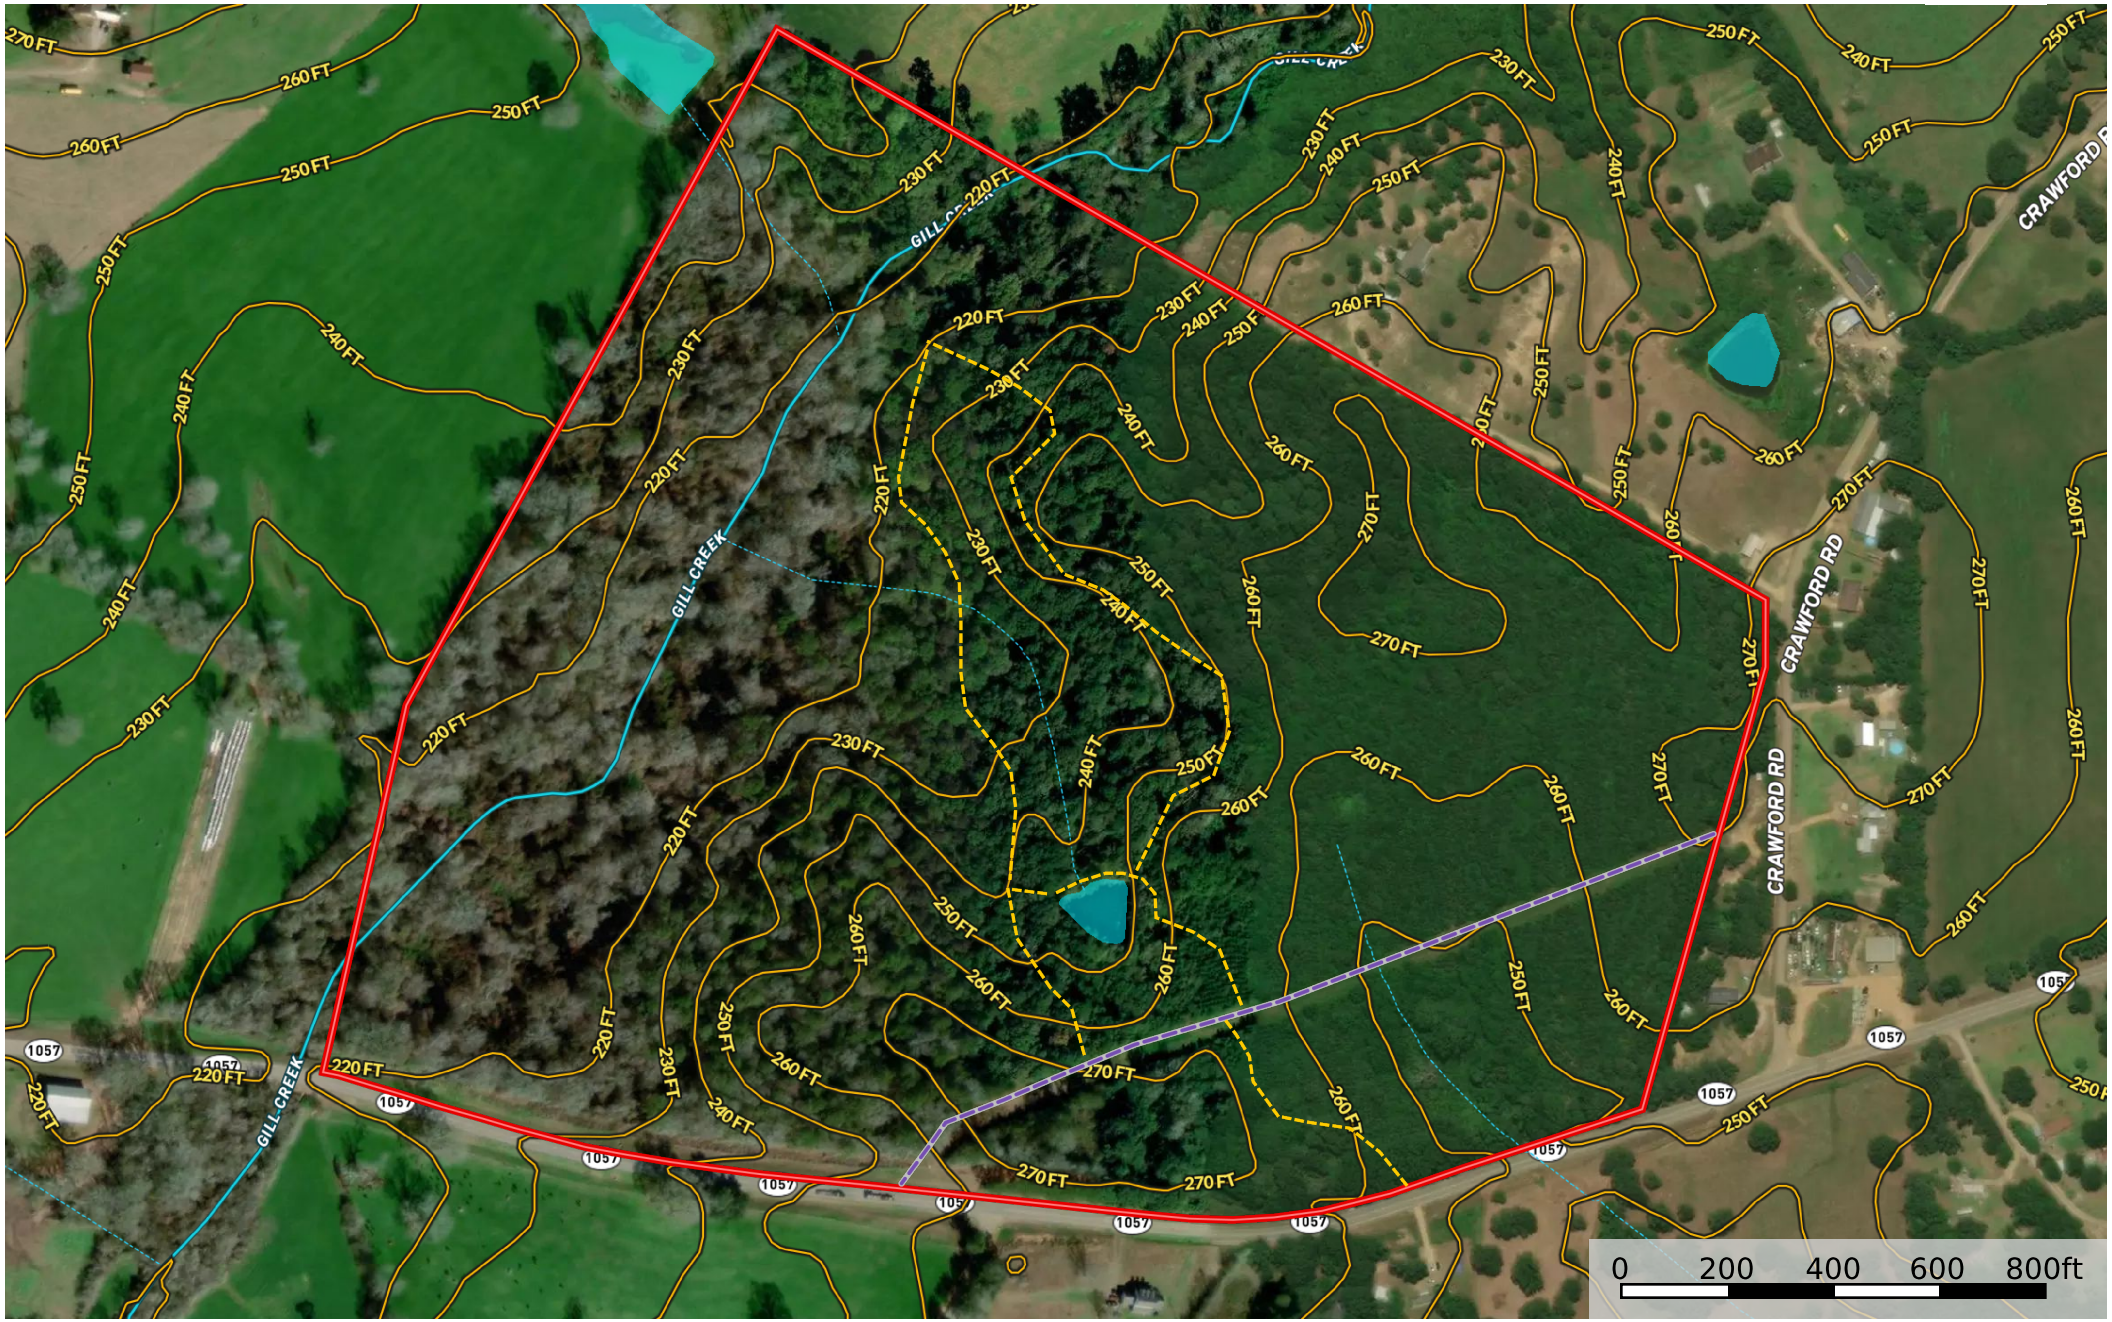

Saltz Tract

Tangipahoa Parish, Louisiana, 89.45 AC +/-

- Road / Trail
- Pipeline
- Boundary
- - - - Stream, Intermittent
- River/Creek
- Water Body