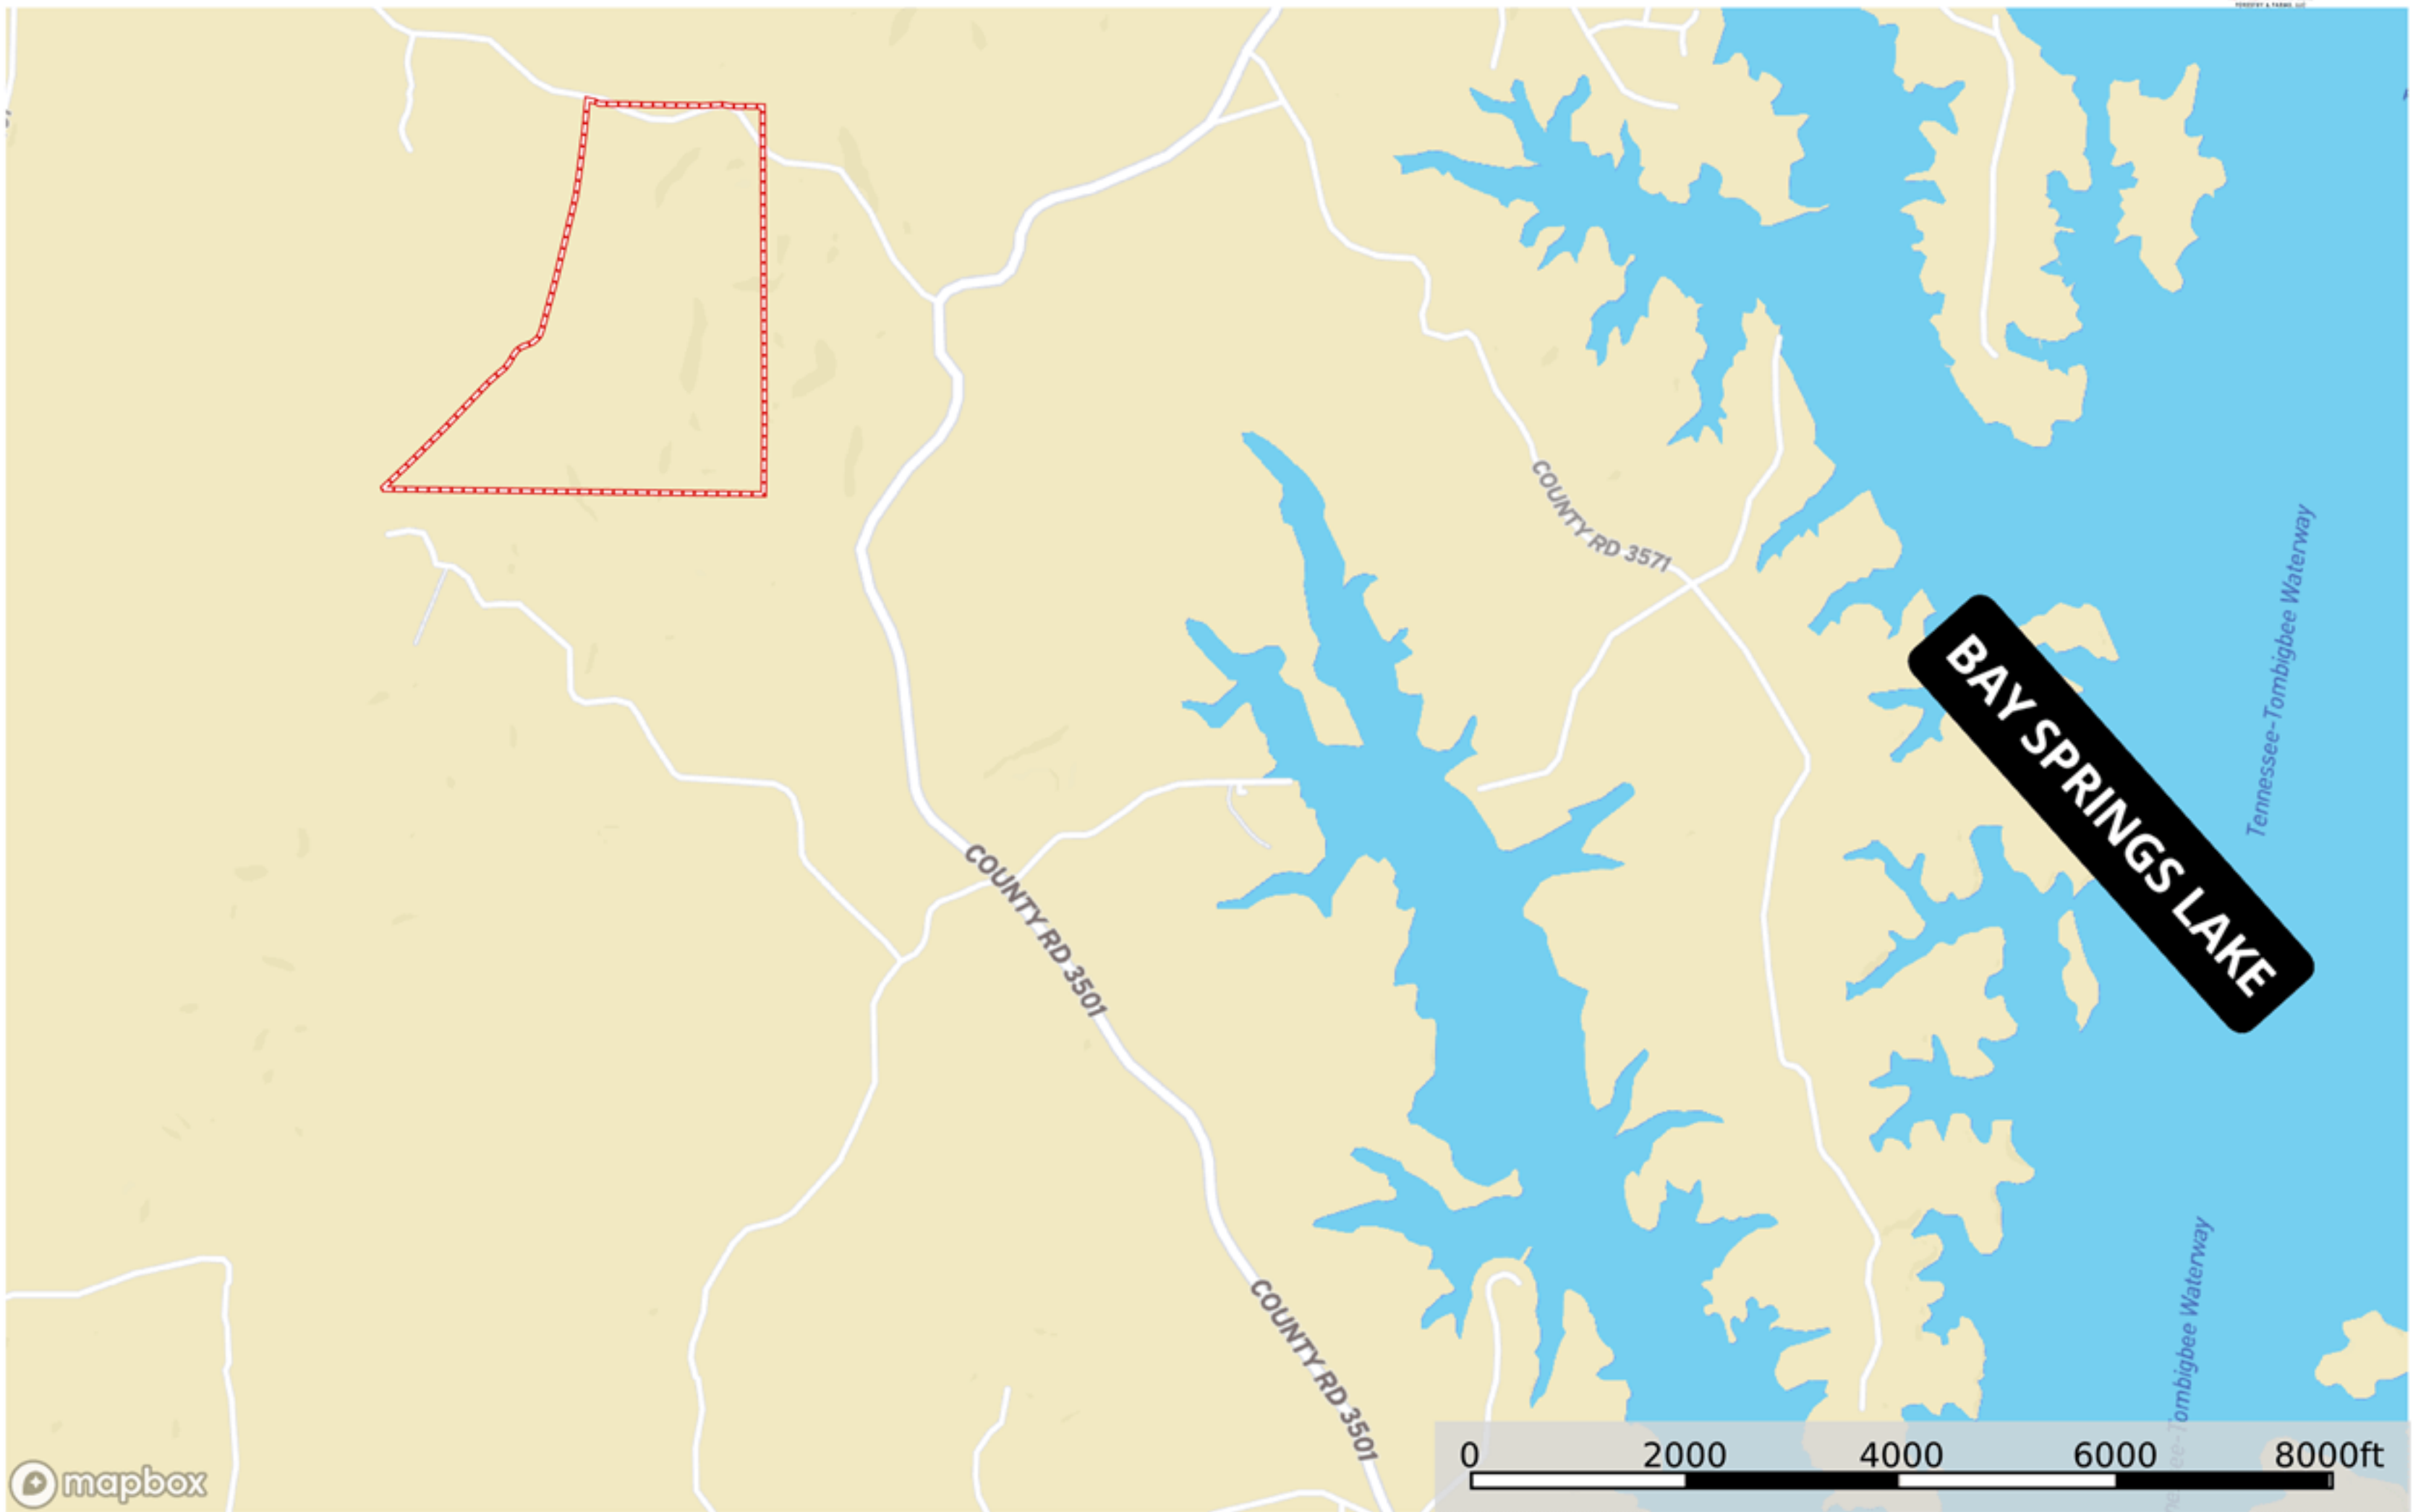

LITTLE BROWN CREEK

!! MERCHANTABLE HARDWOOD TIMBER !!

COUNTY RD 3450

COUNTY RD

COUNTY RD 3501

0 500 1000 1500 2000ft

Prentiss County, Mississippi, 185 AC +/-

 Boundary  Pivot