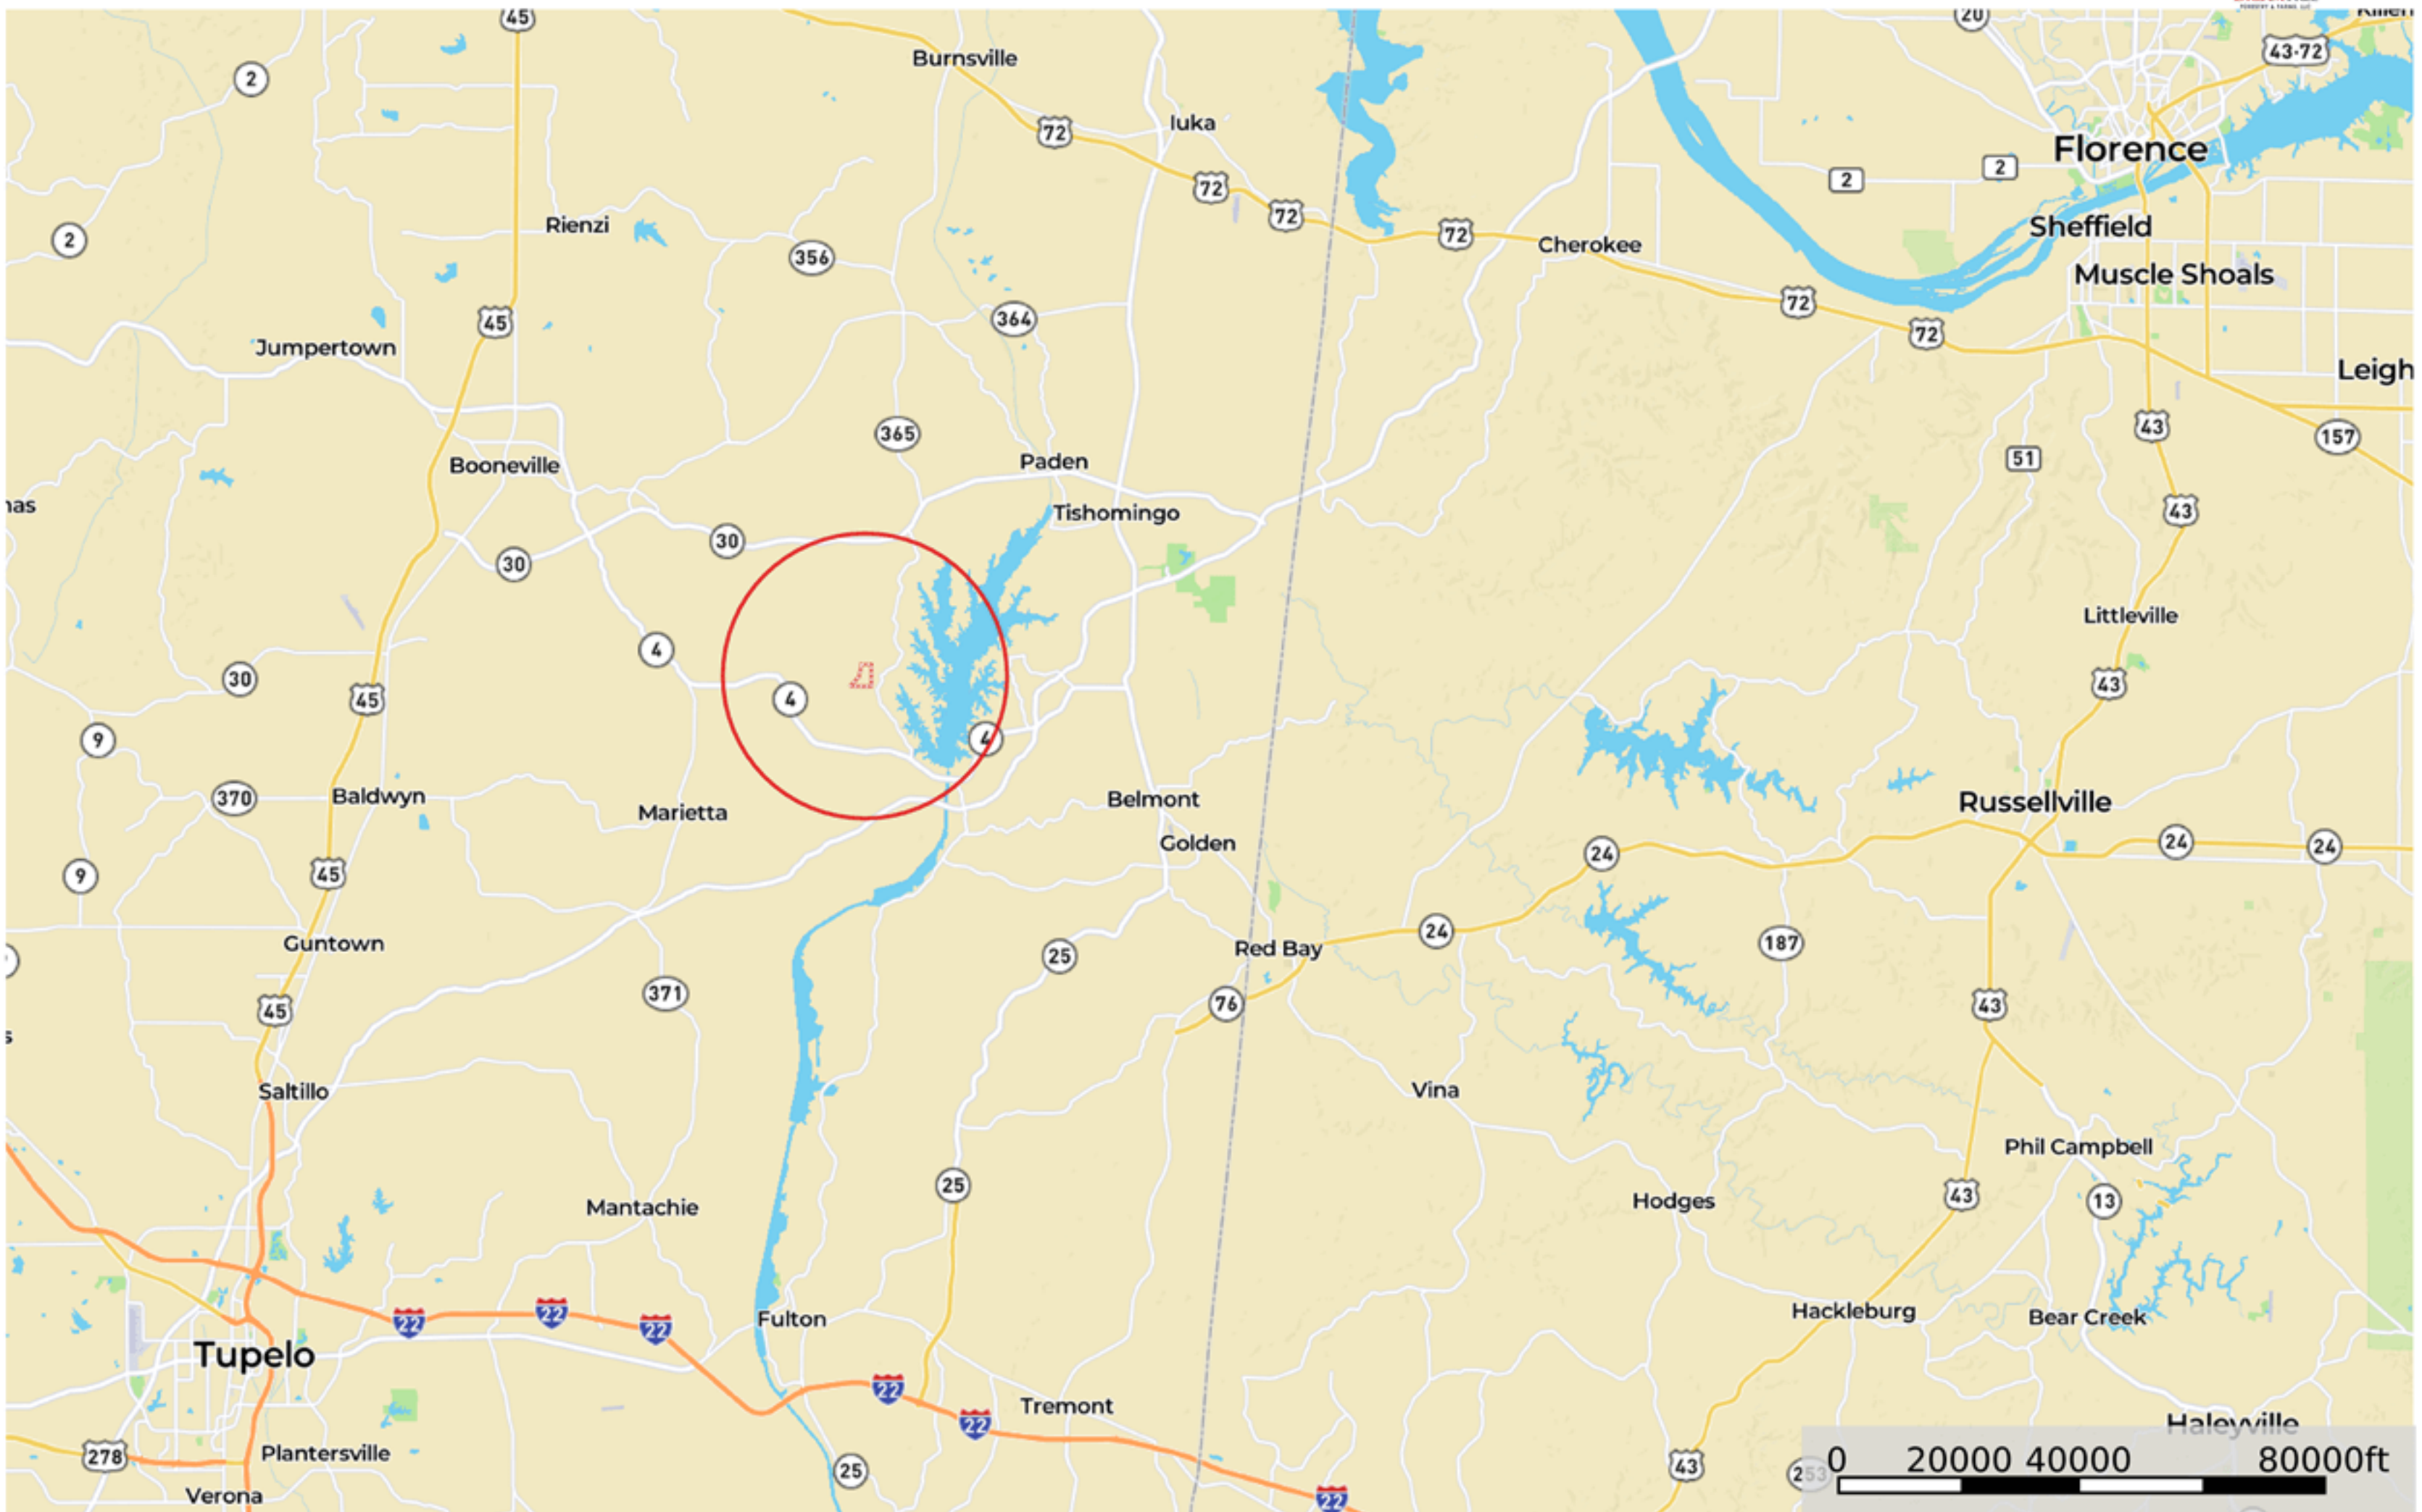

LITTLE BROWN CREEK

!! MERCHANTABLE HARDWOOD TIMBER !!

COUNTY RD 3450

COUNTY RD

COUNTY RD 3501

0 500 1000 1500 2000ft

Prentiss County, Mississippi, 185 AC +/-

 Boundary  Pivot