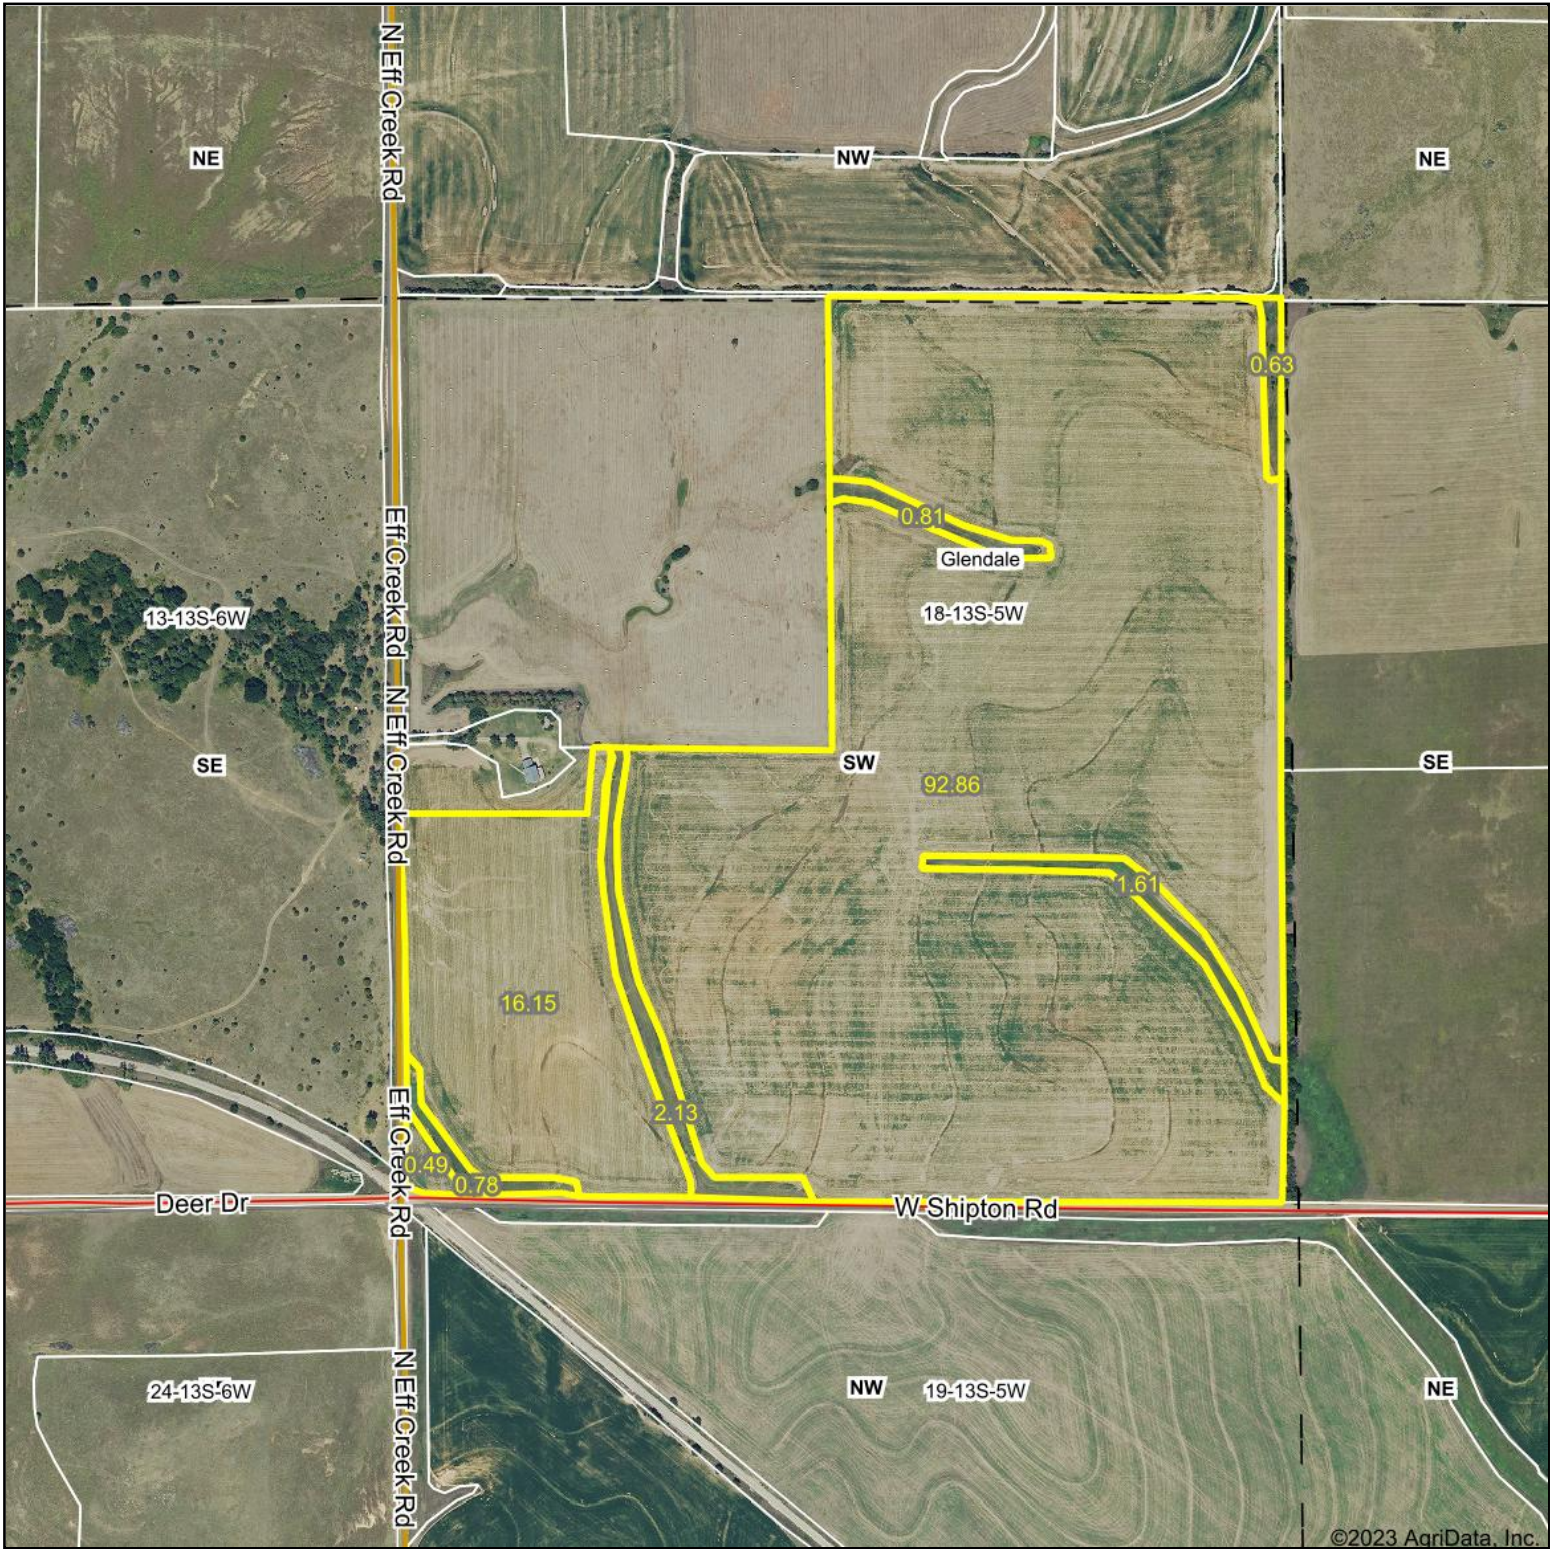

Aerial Map

©2023 AgriData, Inc.

COLDWELL BANKER
APW REALTORS®

Boundary Center: 38° 55' 5.63, -97° 55' 26.69

18-13S-5W
Saline County
Kansas

Maps Provided By:

© AgriData, Inc. 2023 www.AgriDataInc.com

12/21/2023

Field borders provided by Farm Service Agency as of 5/21/2008.