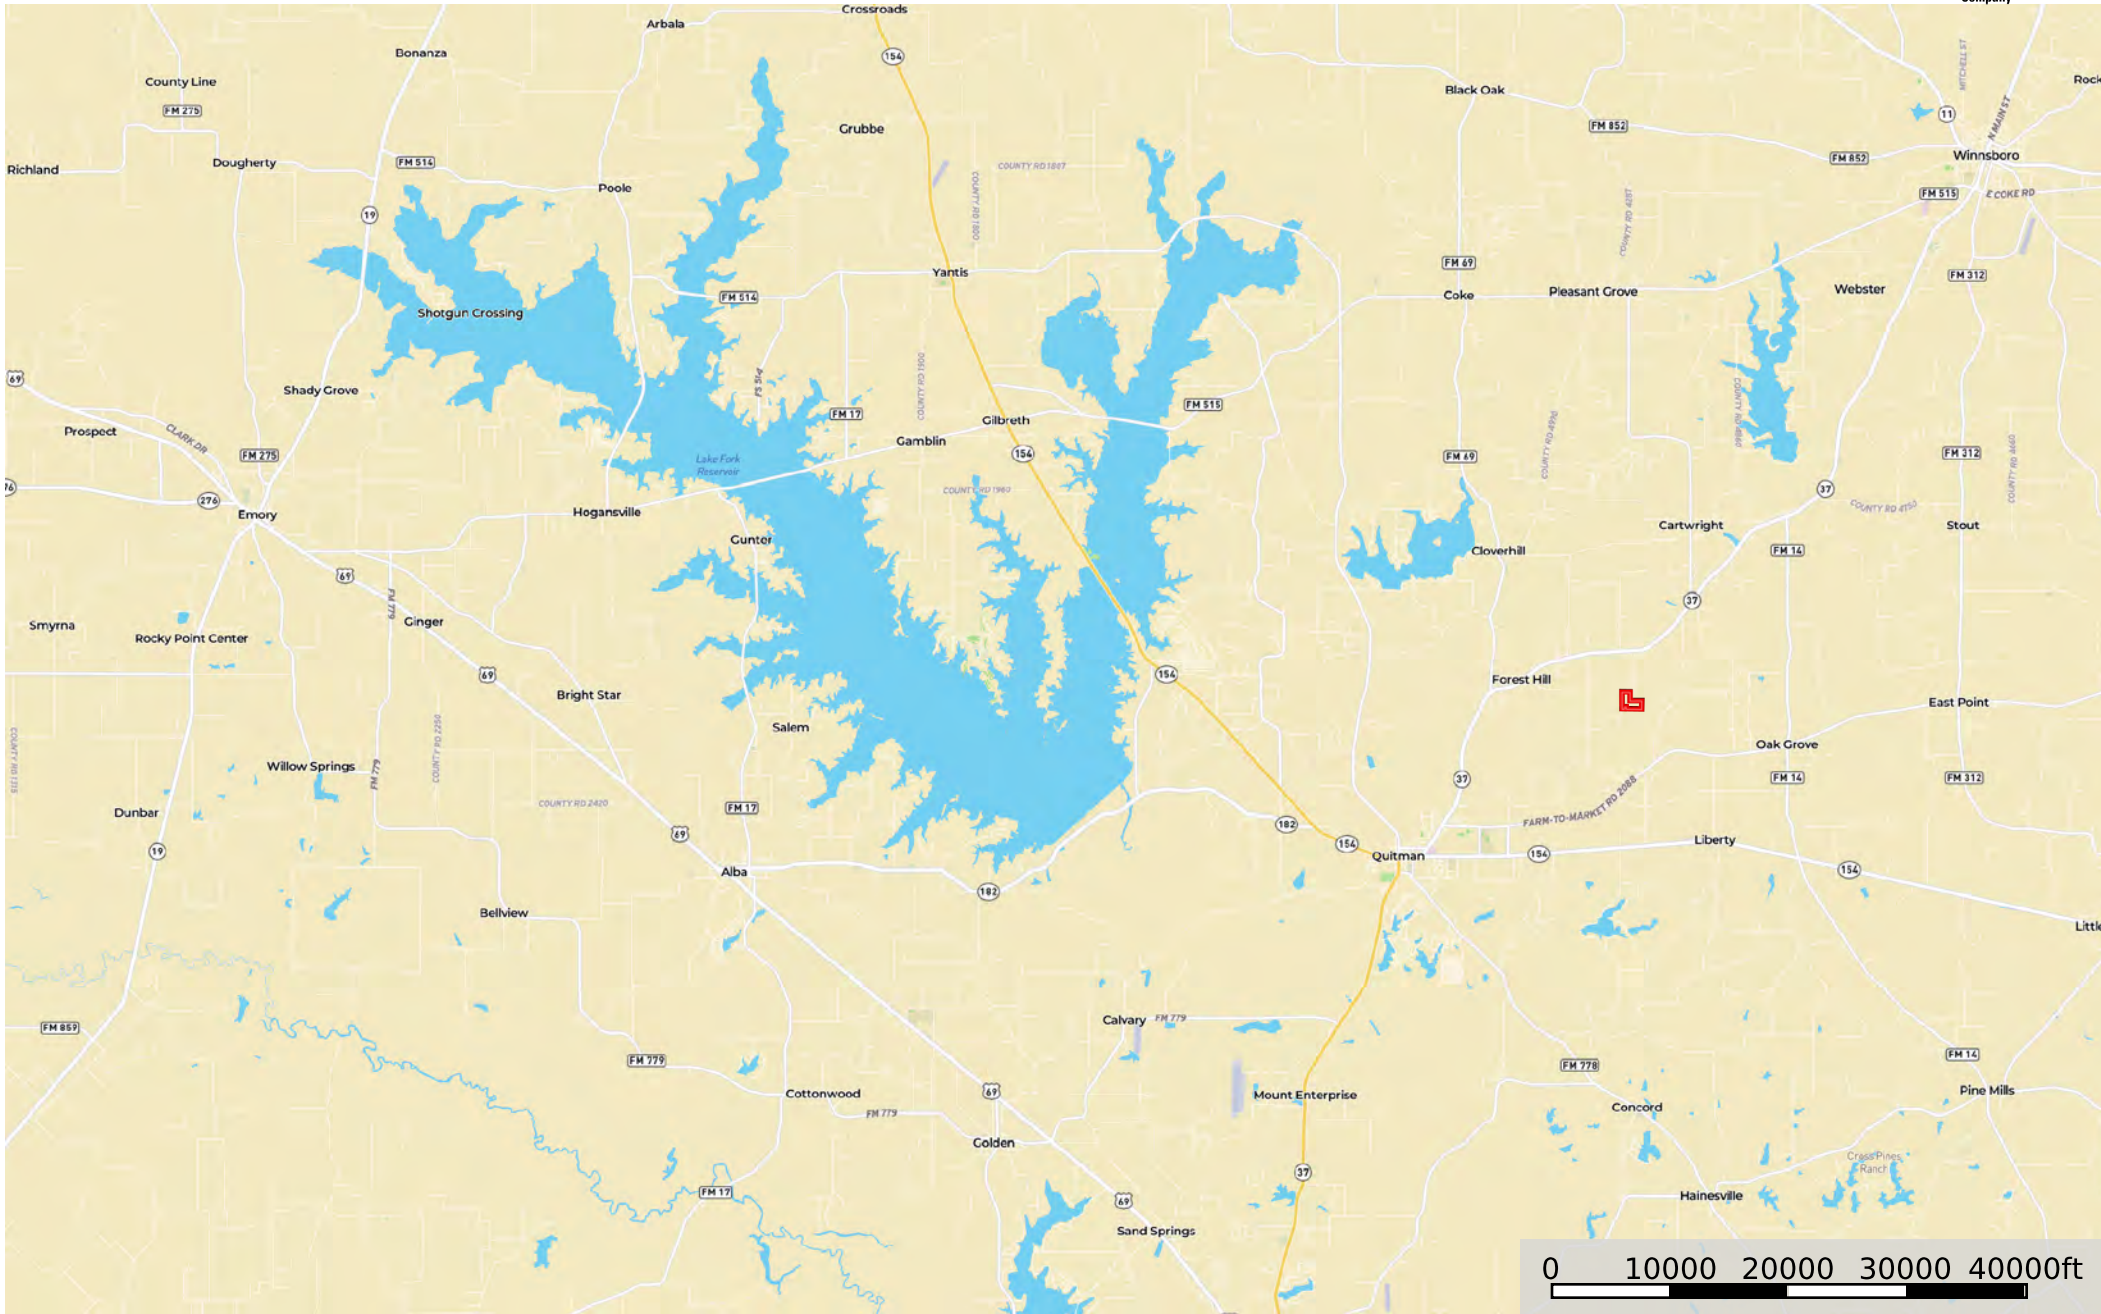

Taylor Family Land - Wood County

Wood County, Texas, 37.59 AC +/-

Boundary