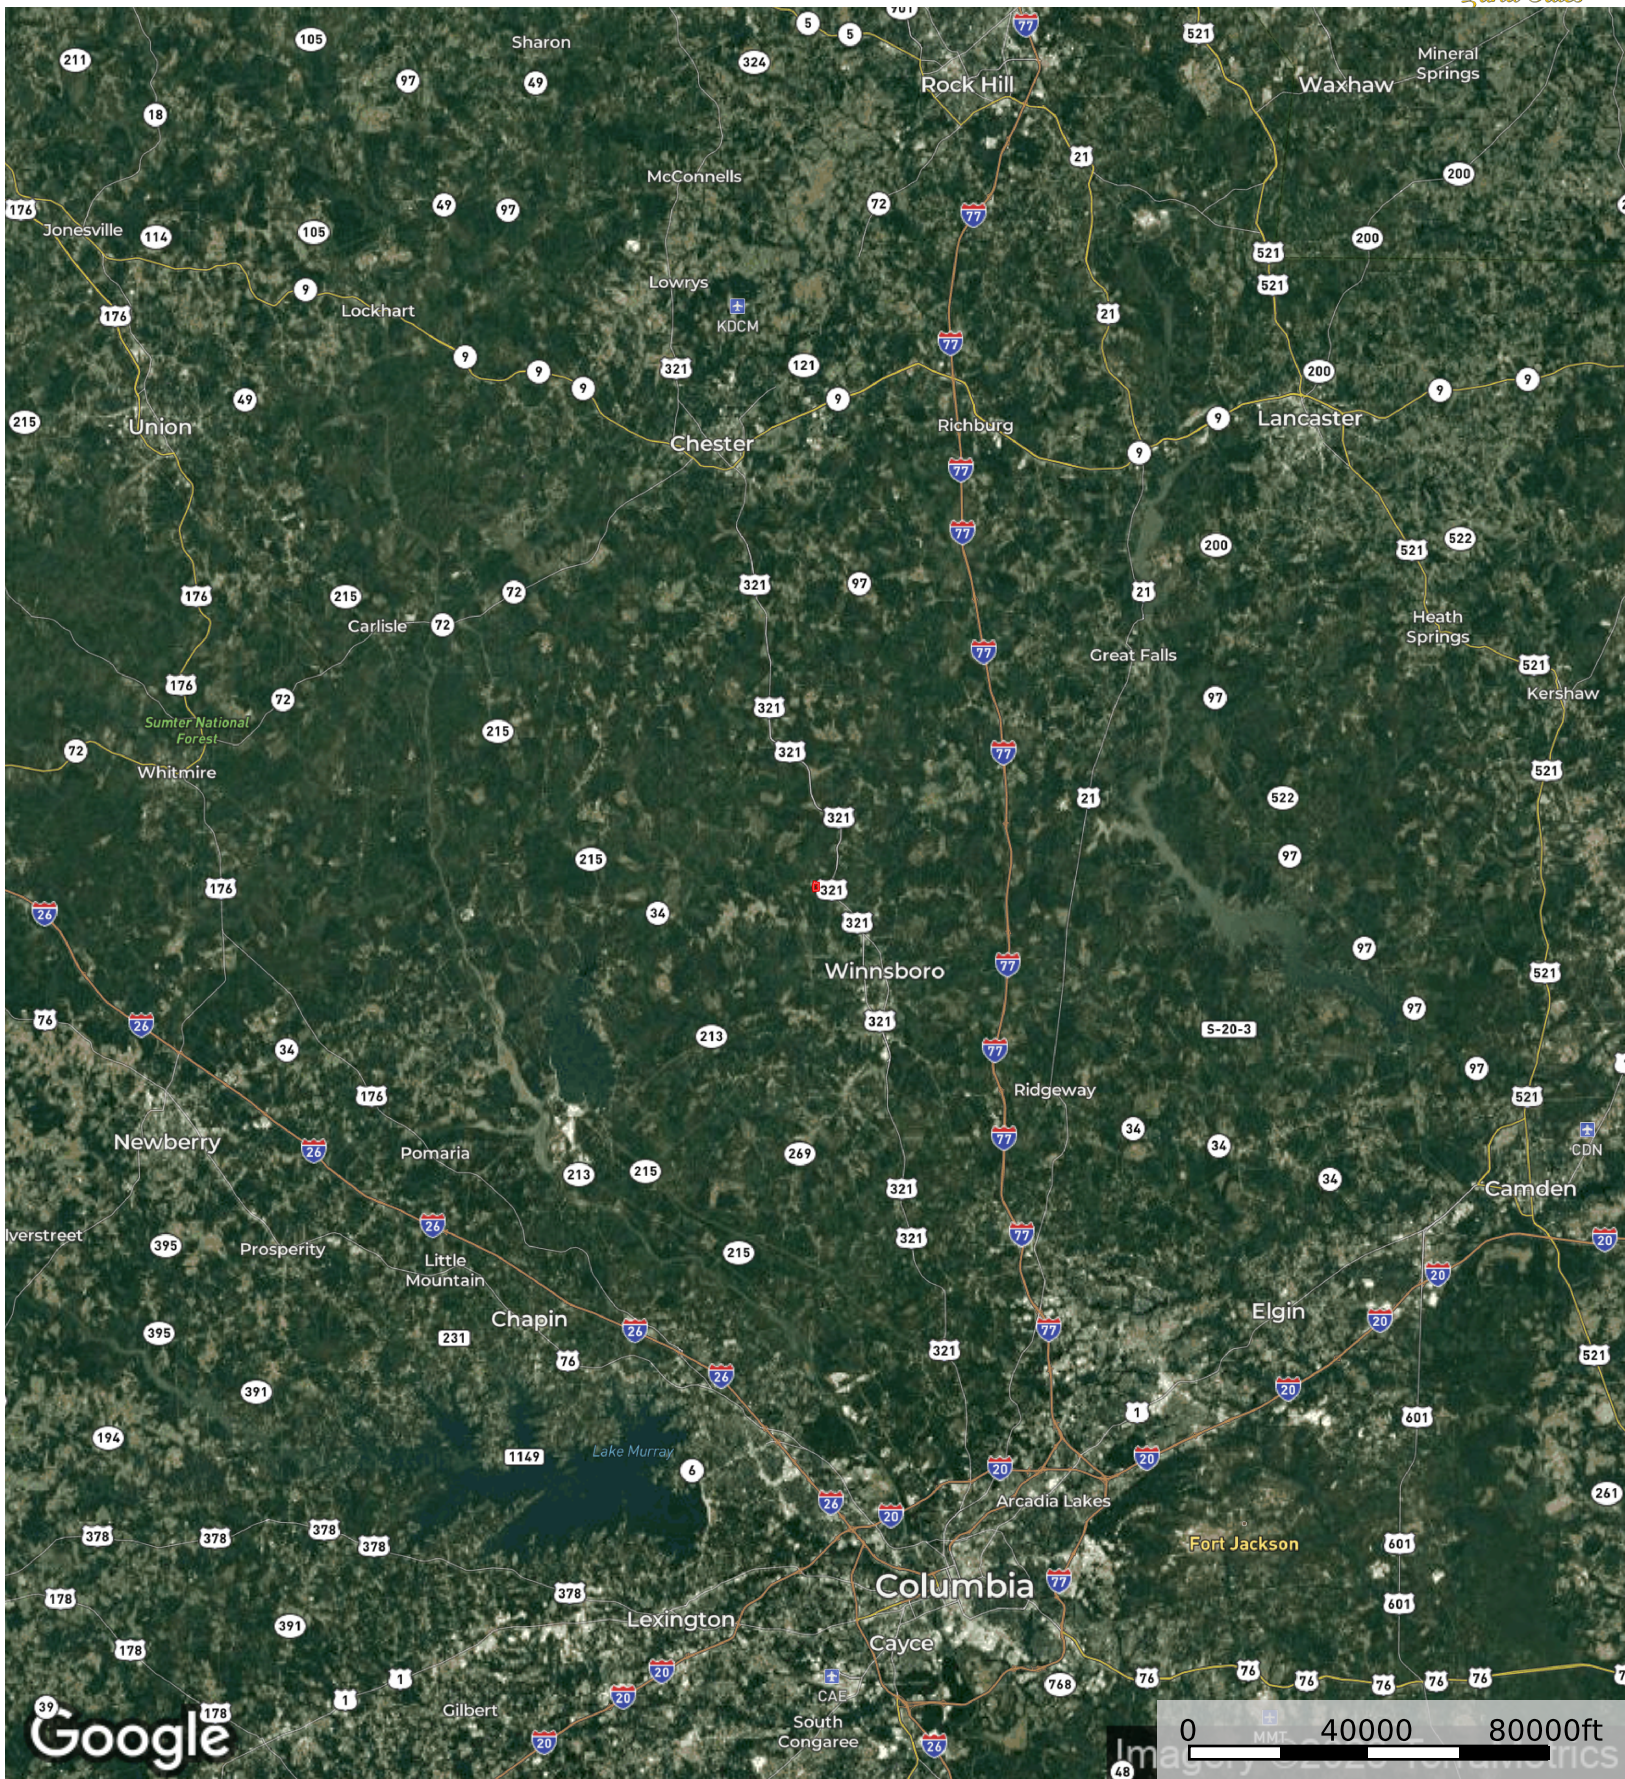

Adger Hills Central

Fairfield County, South Carolina, 39 AC +/-

Boundary