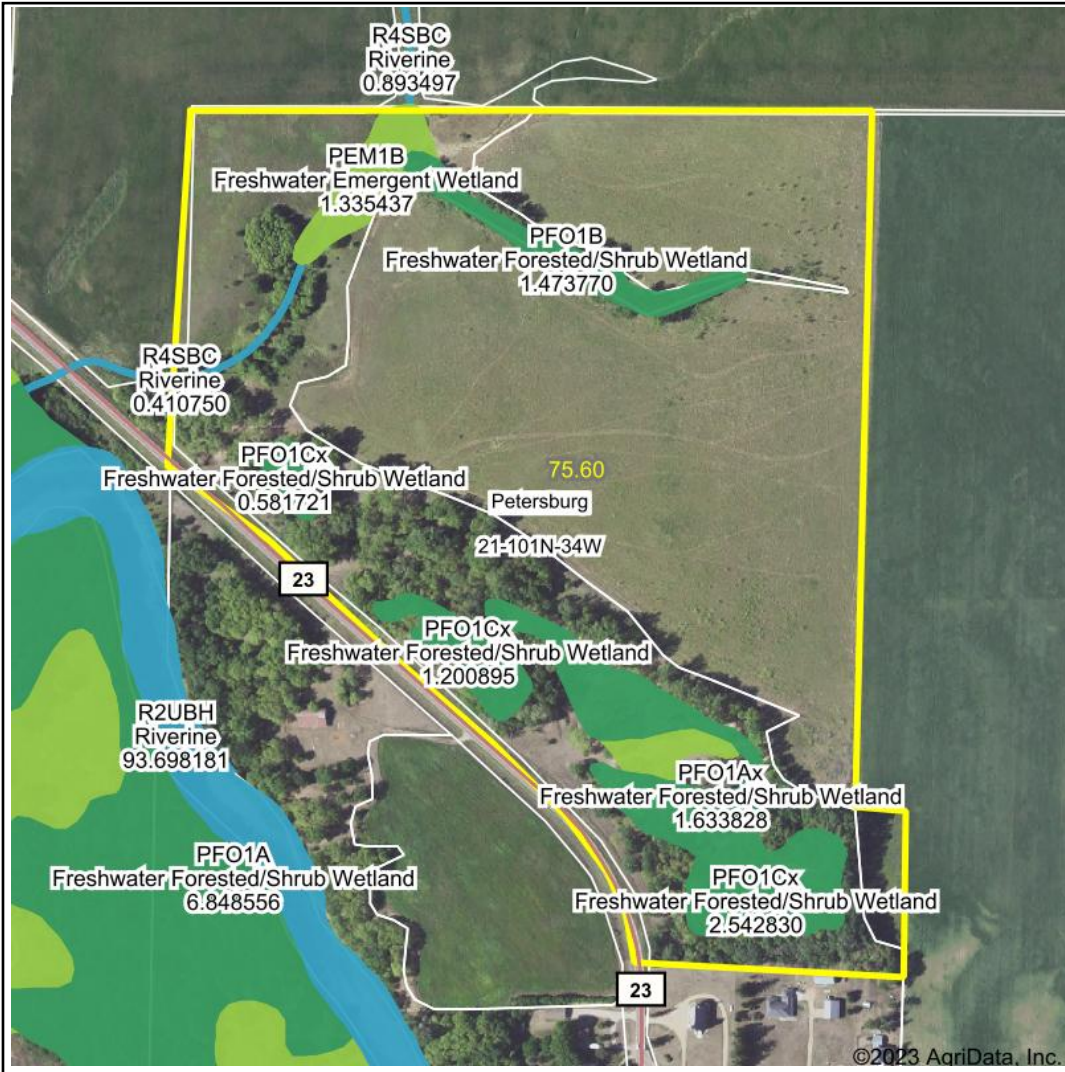

Wetlands Map

State: Minnesota
Location: 21-101N-34W
County: Jackson
Township: Petersburg
Date: 12/11/2023

Maps Provided By:

© AgriData, Inc. 2023 www.AgriDataInc.com

0ft 590ft 1180ft

Classification Code	Type	Acres
PFO1Cx	Freshwater Forested/Shrub Wetland	5.86
PFO1Ax	Freshwater Forested/Shrub Wetland	1.63
PFO1B	Freshwater Forested/Shrub Wetland	1.47
PEM1B	Freshwater Emergent Wetland	1.31
PEM1Cx	Freshwater Emergent Wetland	0.63
R4SBC	Riverine	0.22
Total Acres		11.12