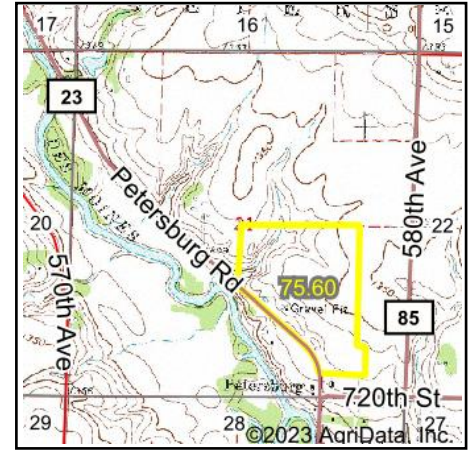

Wetlands Map

State: Minnesota
Location: 21-101N-34W
County: Jackson
Township: Petersburg
Date: 12/11/2023

Maps Provided By:

© AgriData, Inc. 2023 www.AgriDataInc.com

0ft 590ft 1180ft

Classification Code	Type	Acres
PFO1Cx	Freshwater Forested/Shrub Wetland	5.86
PFO1Ax	Freshwater Forested/Shrub Wetland	1.63
PFO1B	Freshwater Forested/Shrub Wetland	1.47
PEM1B	Freshwater Emergent Wetland	1.31
PEM1Cx	Freshwater Emergent Wetland	0.63
R4SBC	Riverine	0.22
Total Acres		11.12