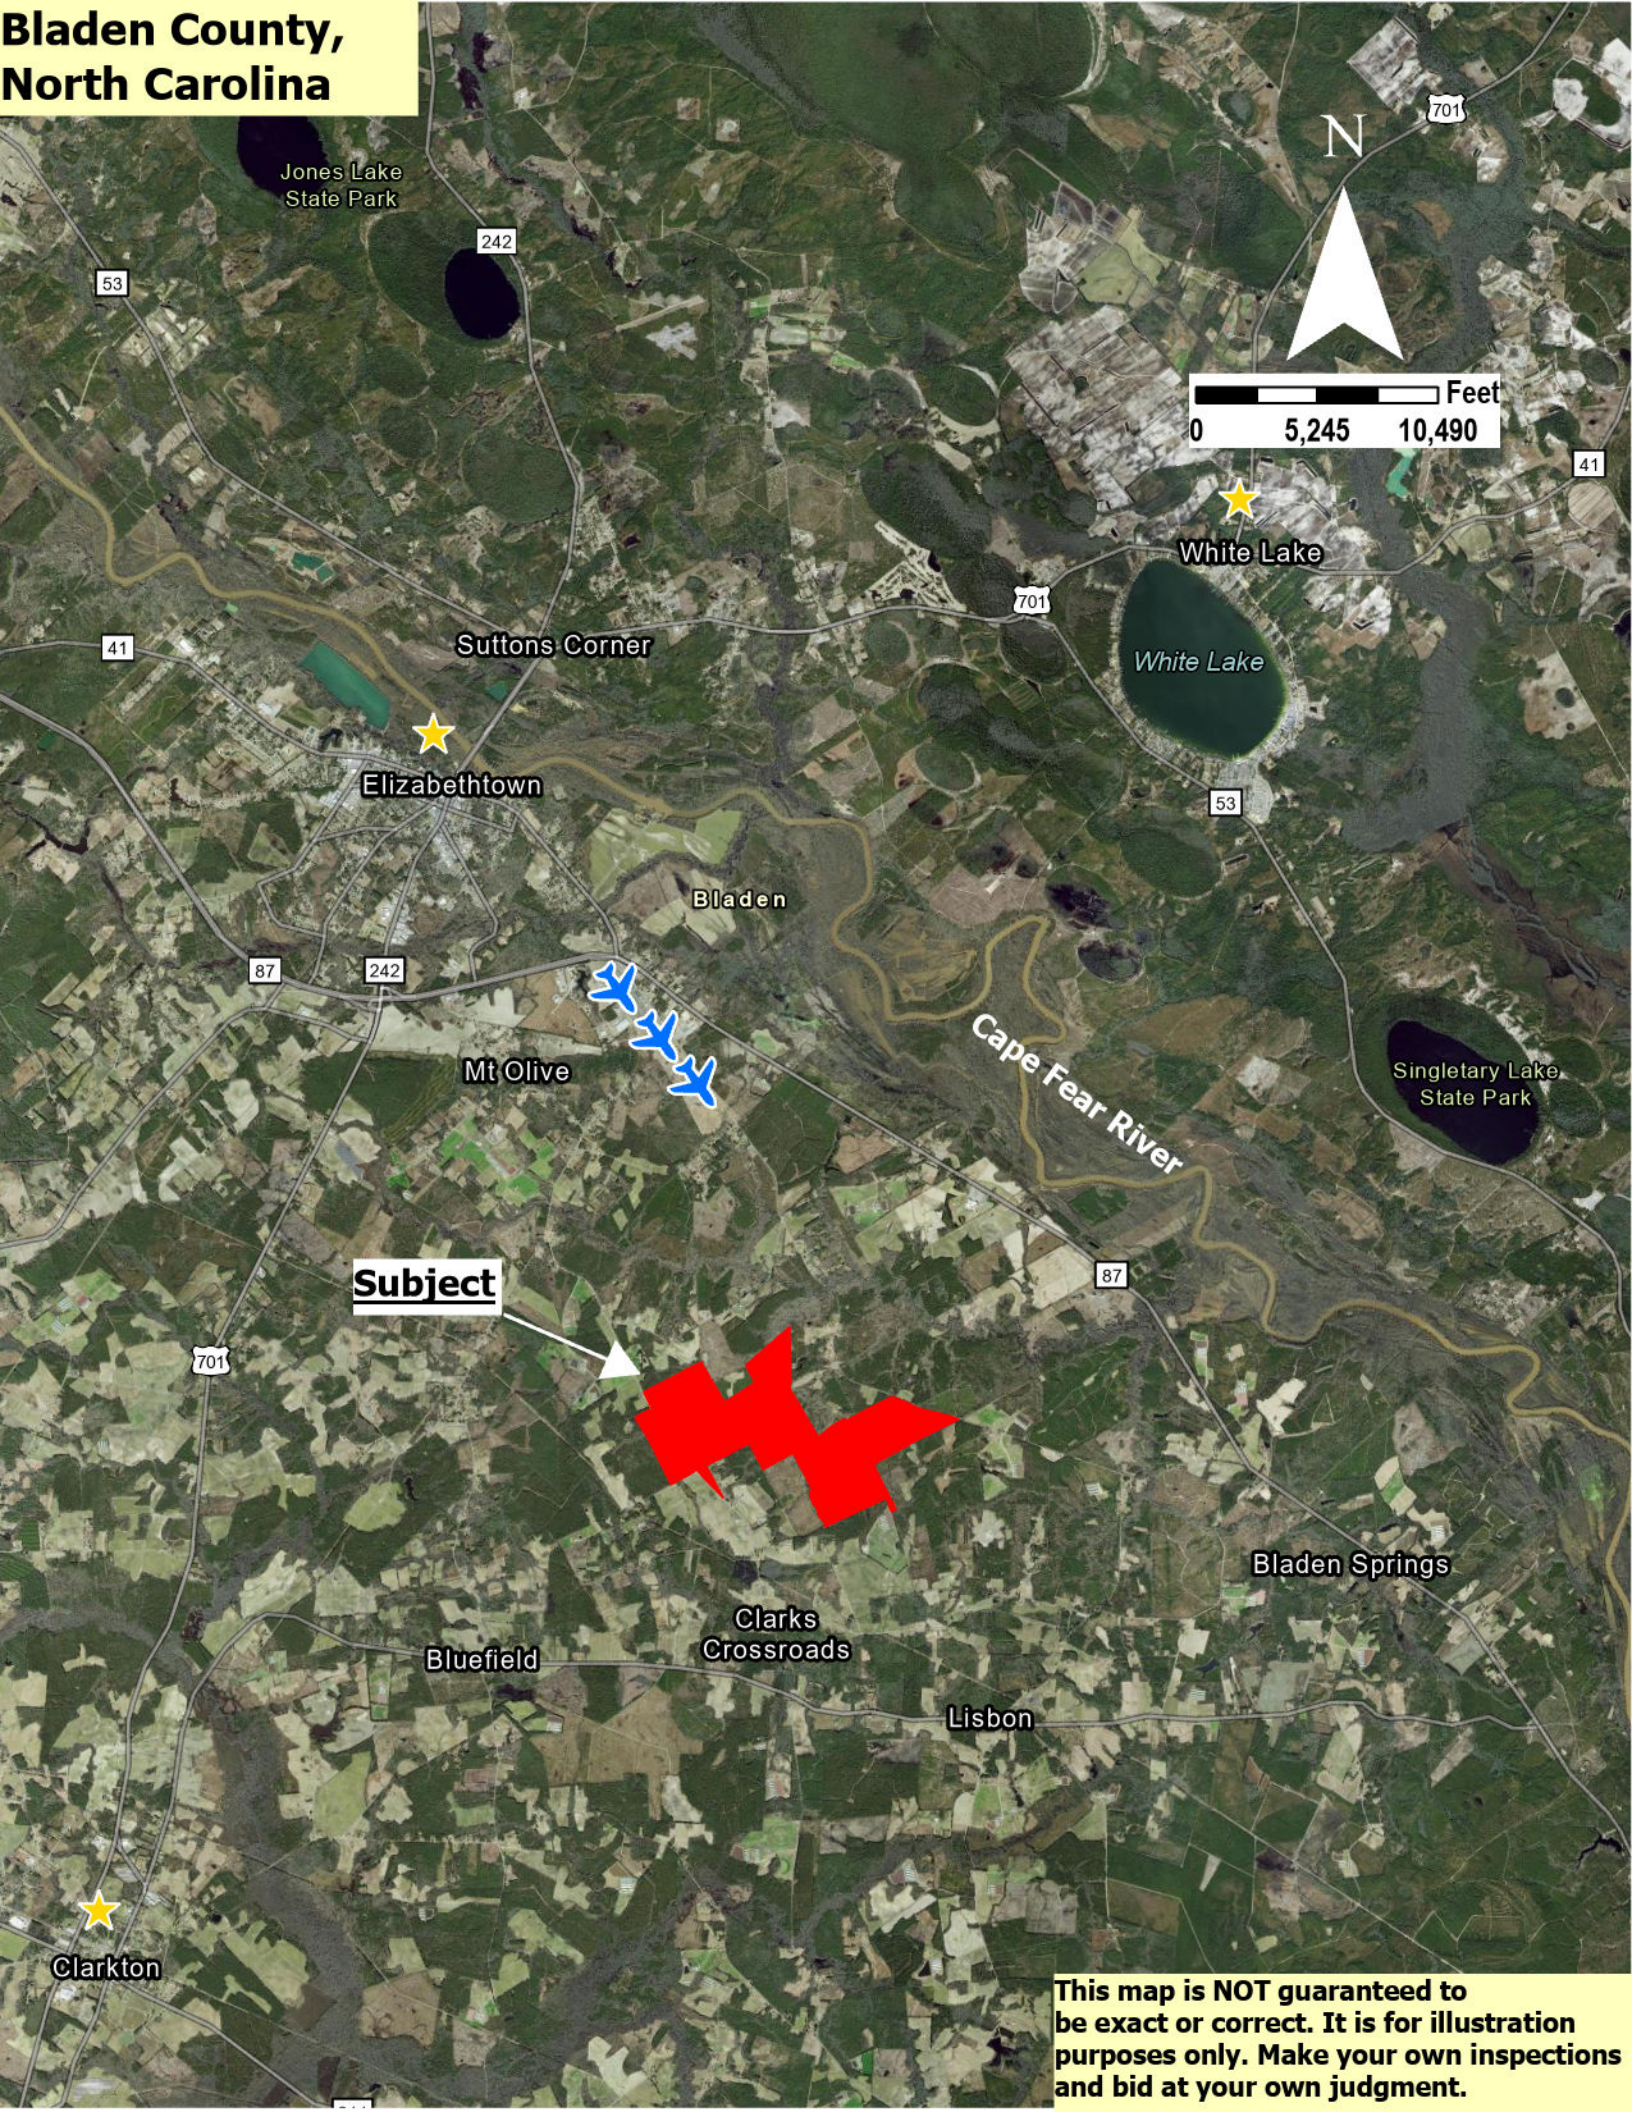

Bladen County, North Carolina

Jones Lake State Park

N

0 5,245 10,490 Feet

White Lake

White Lake

Suttons Corner

Elizabethtown

Bladen

Mt Olive

Cape Fear River

Singletary Lake State Park

Subject

Bladen Springs

Clarks Crossroads

Bluefield

Lisbon

Clarkton

This map is NOT guaranteed to be exact or correct. It is for illustration purposes only. Make your own inspections and bid at your own judgment.