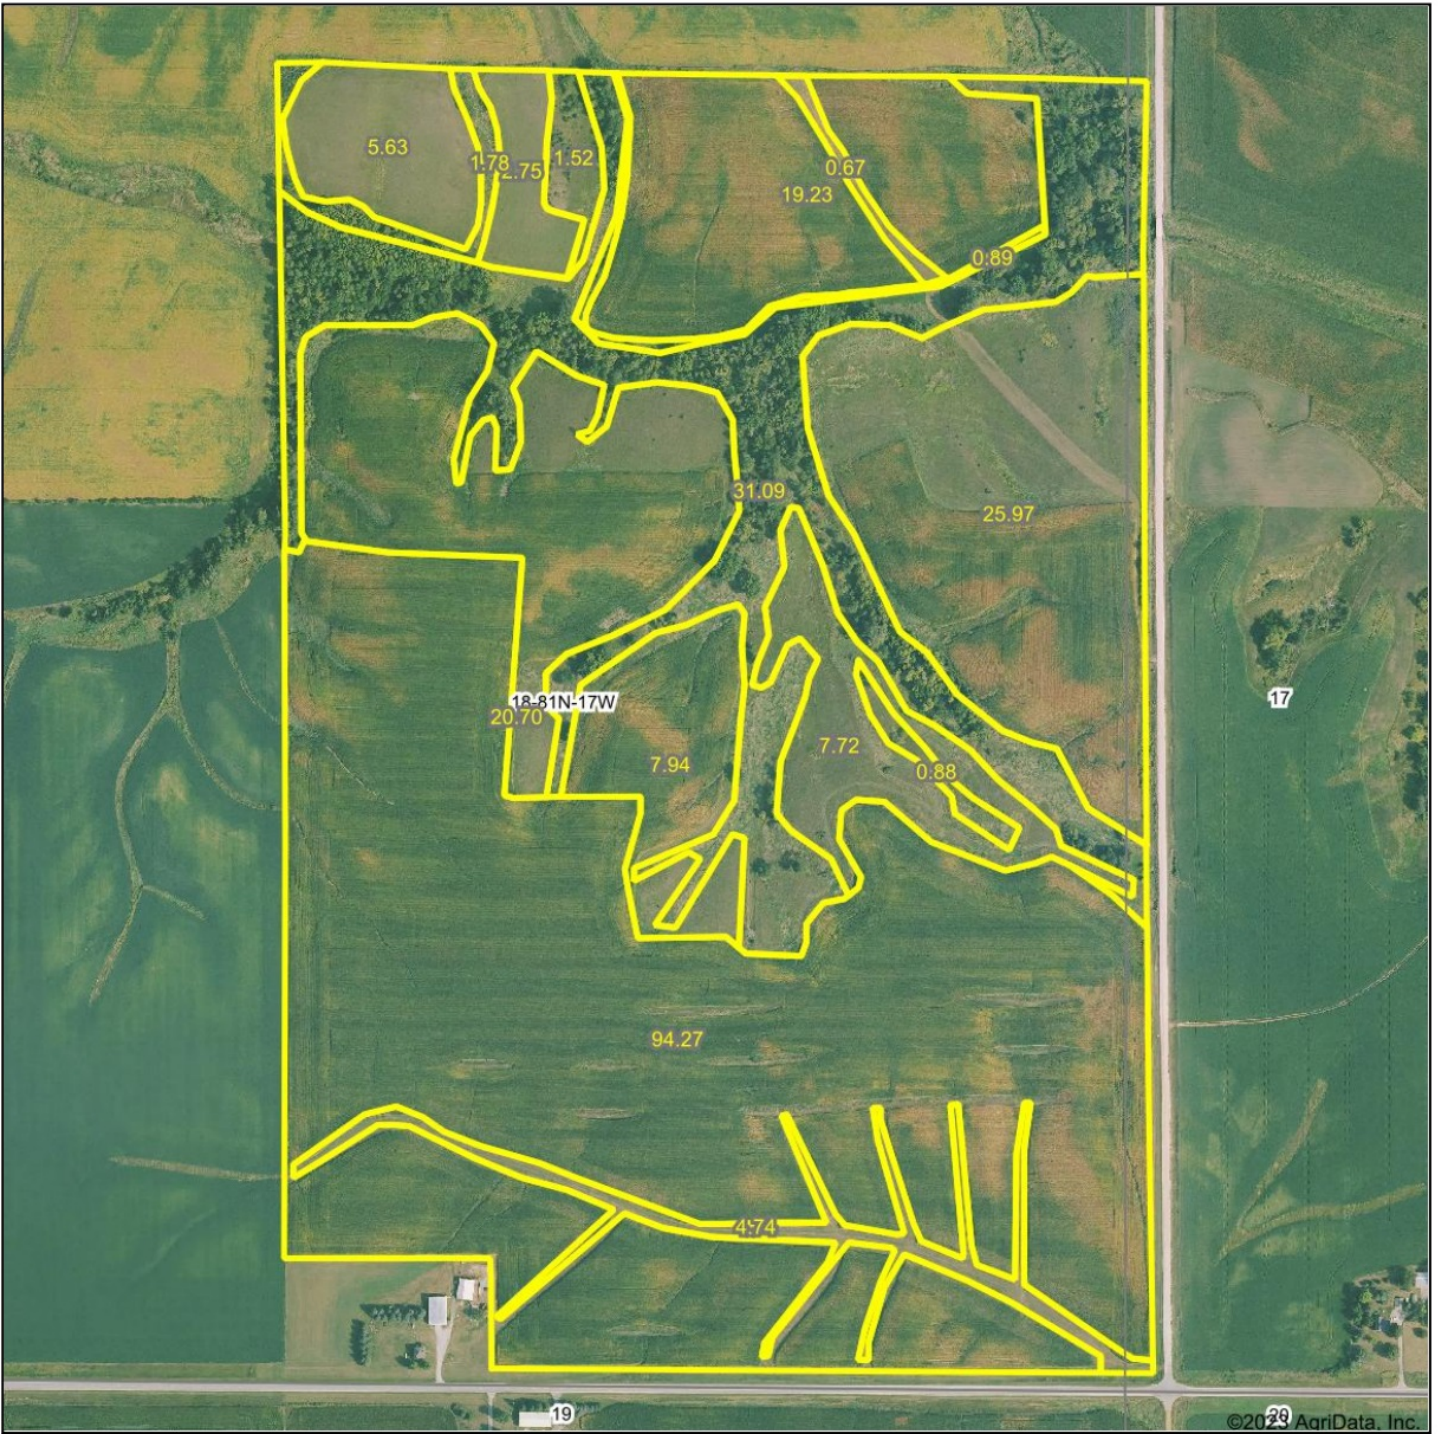

FSA Map

©2023 AgriData, Inc.

Map Center: 41° 49' 30.72, -92° 52' 6.11

18-81N-17W
Jasper County
Iowa

© AgriData, Inc. 2023 www.AgriDataInc.com

12/21/2023