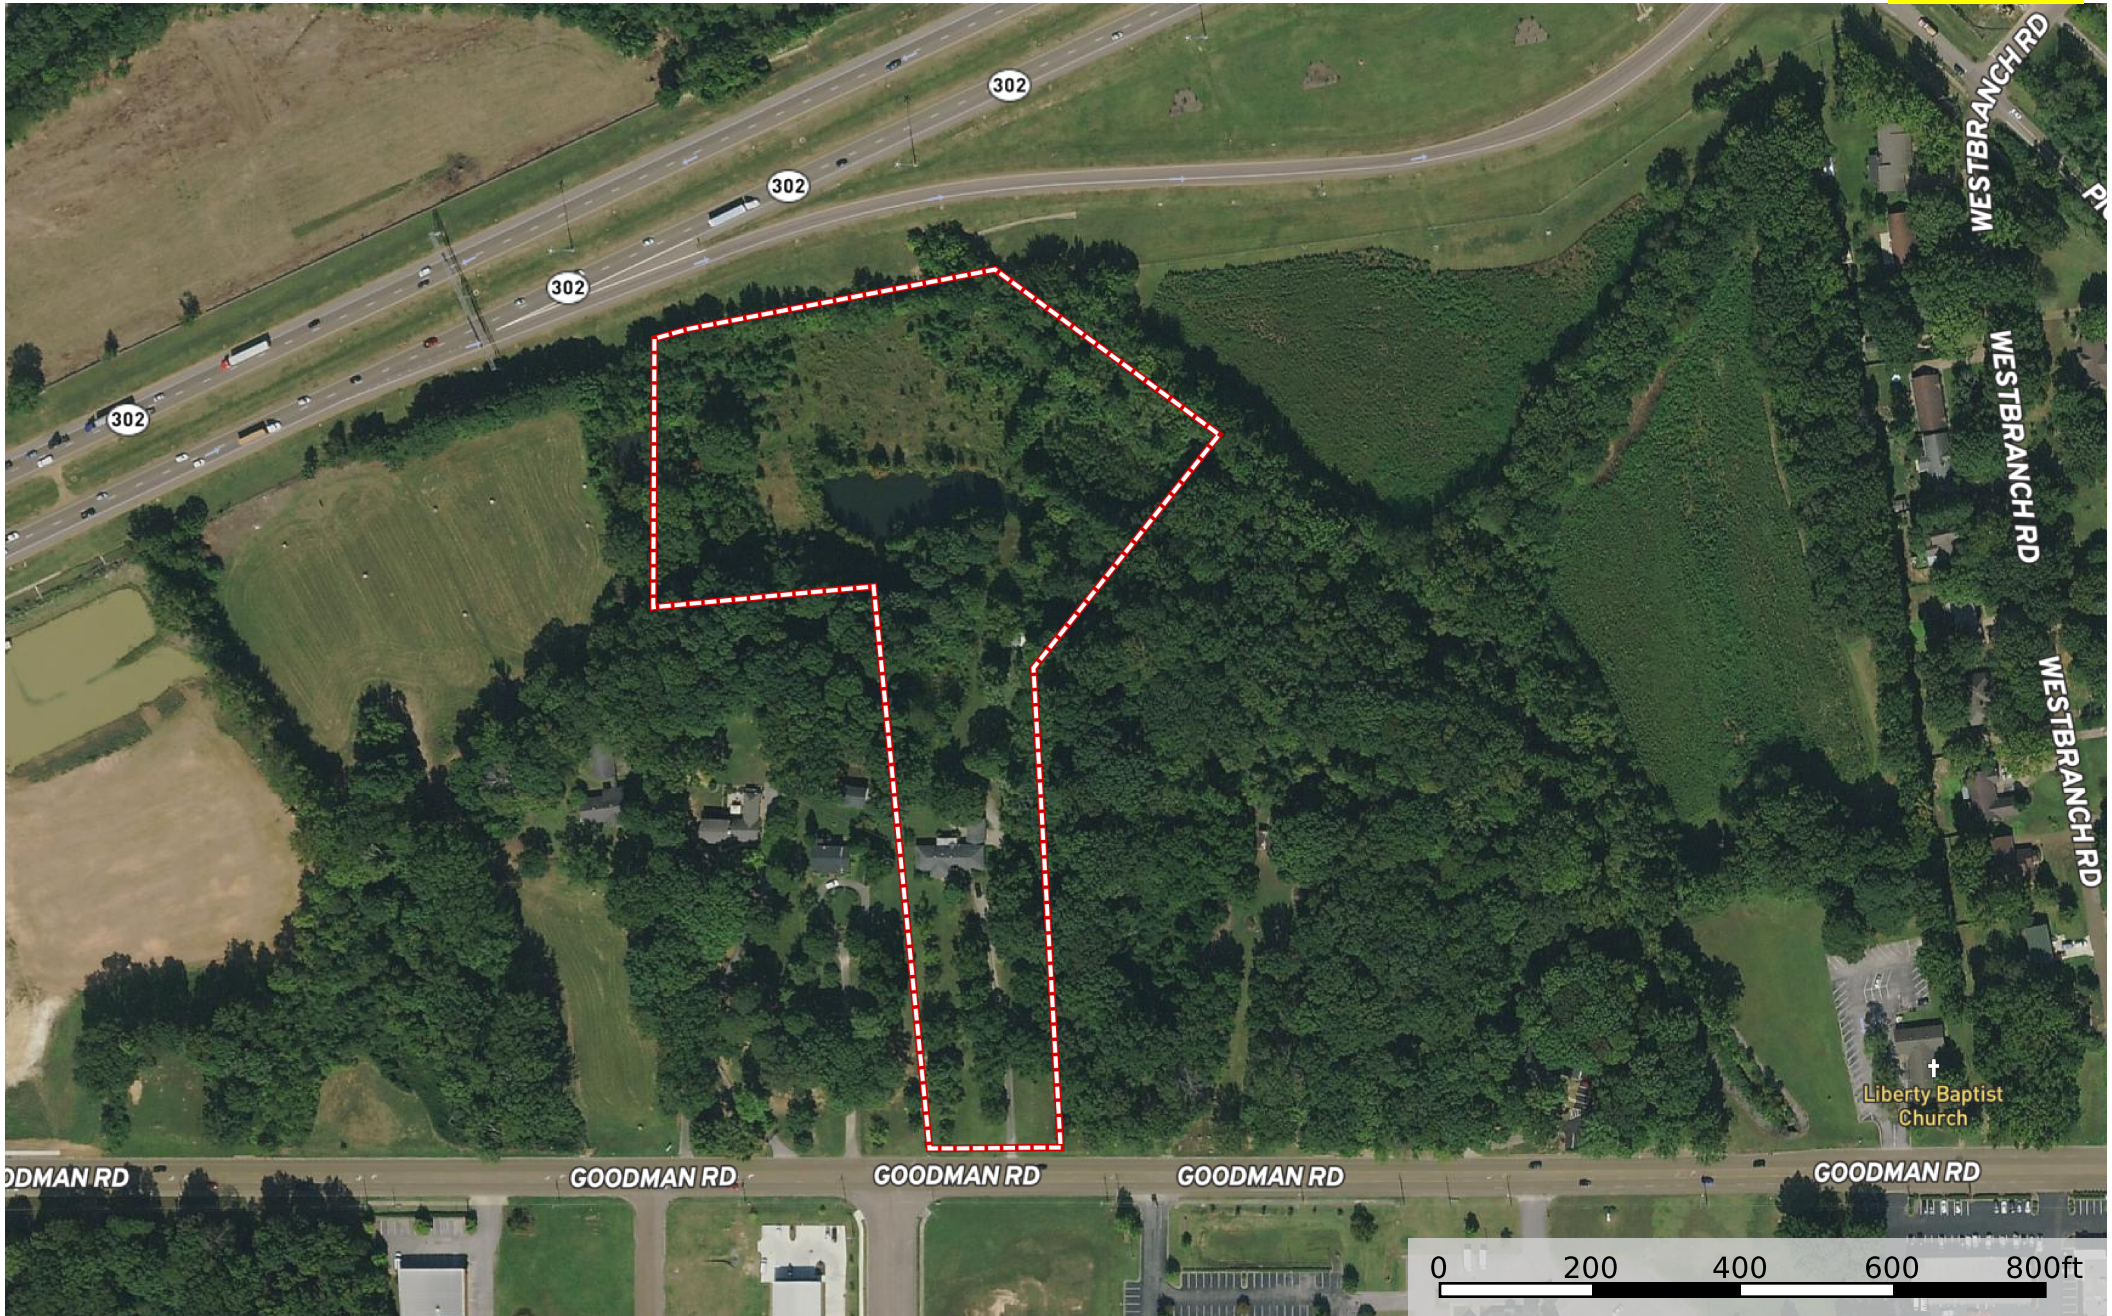

9.02 acres Goodman Road  
Mississippi, 9.02 AC +/-

 Boundary

Jason Burch  
P: 662-274-4935

 The information contained herein was obtained from sources deemed to be reliable. Land id™ Services makes no warranties or guarantees as to the completeness or accuracy thereof.