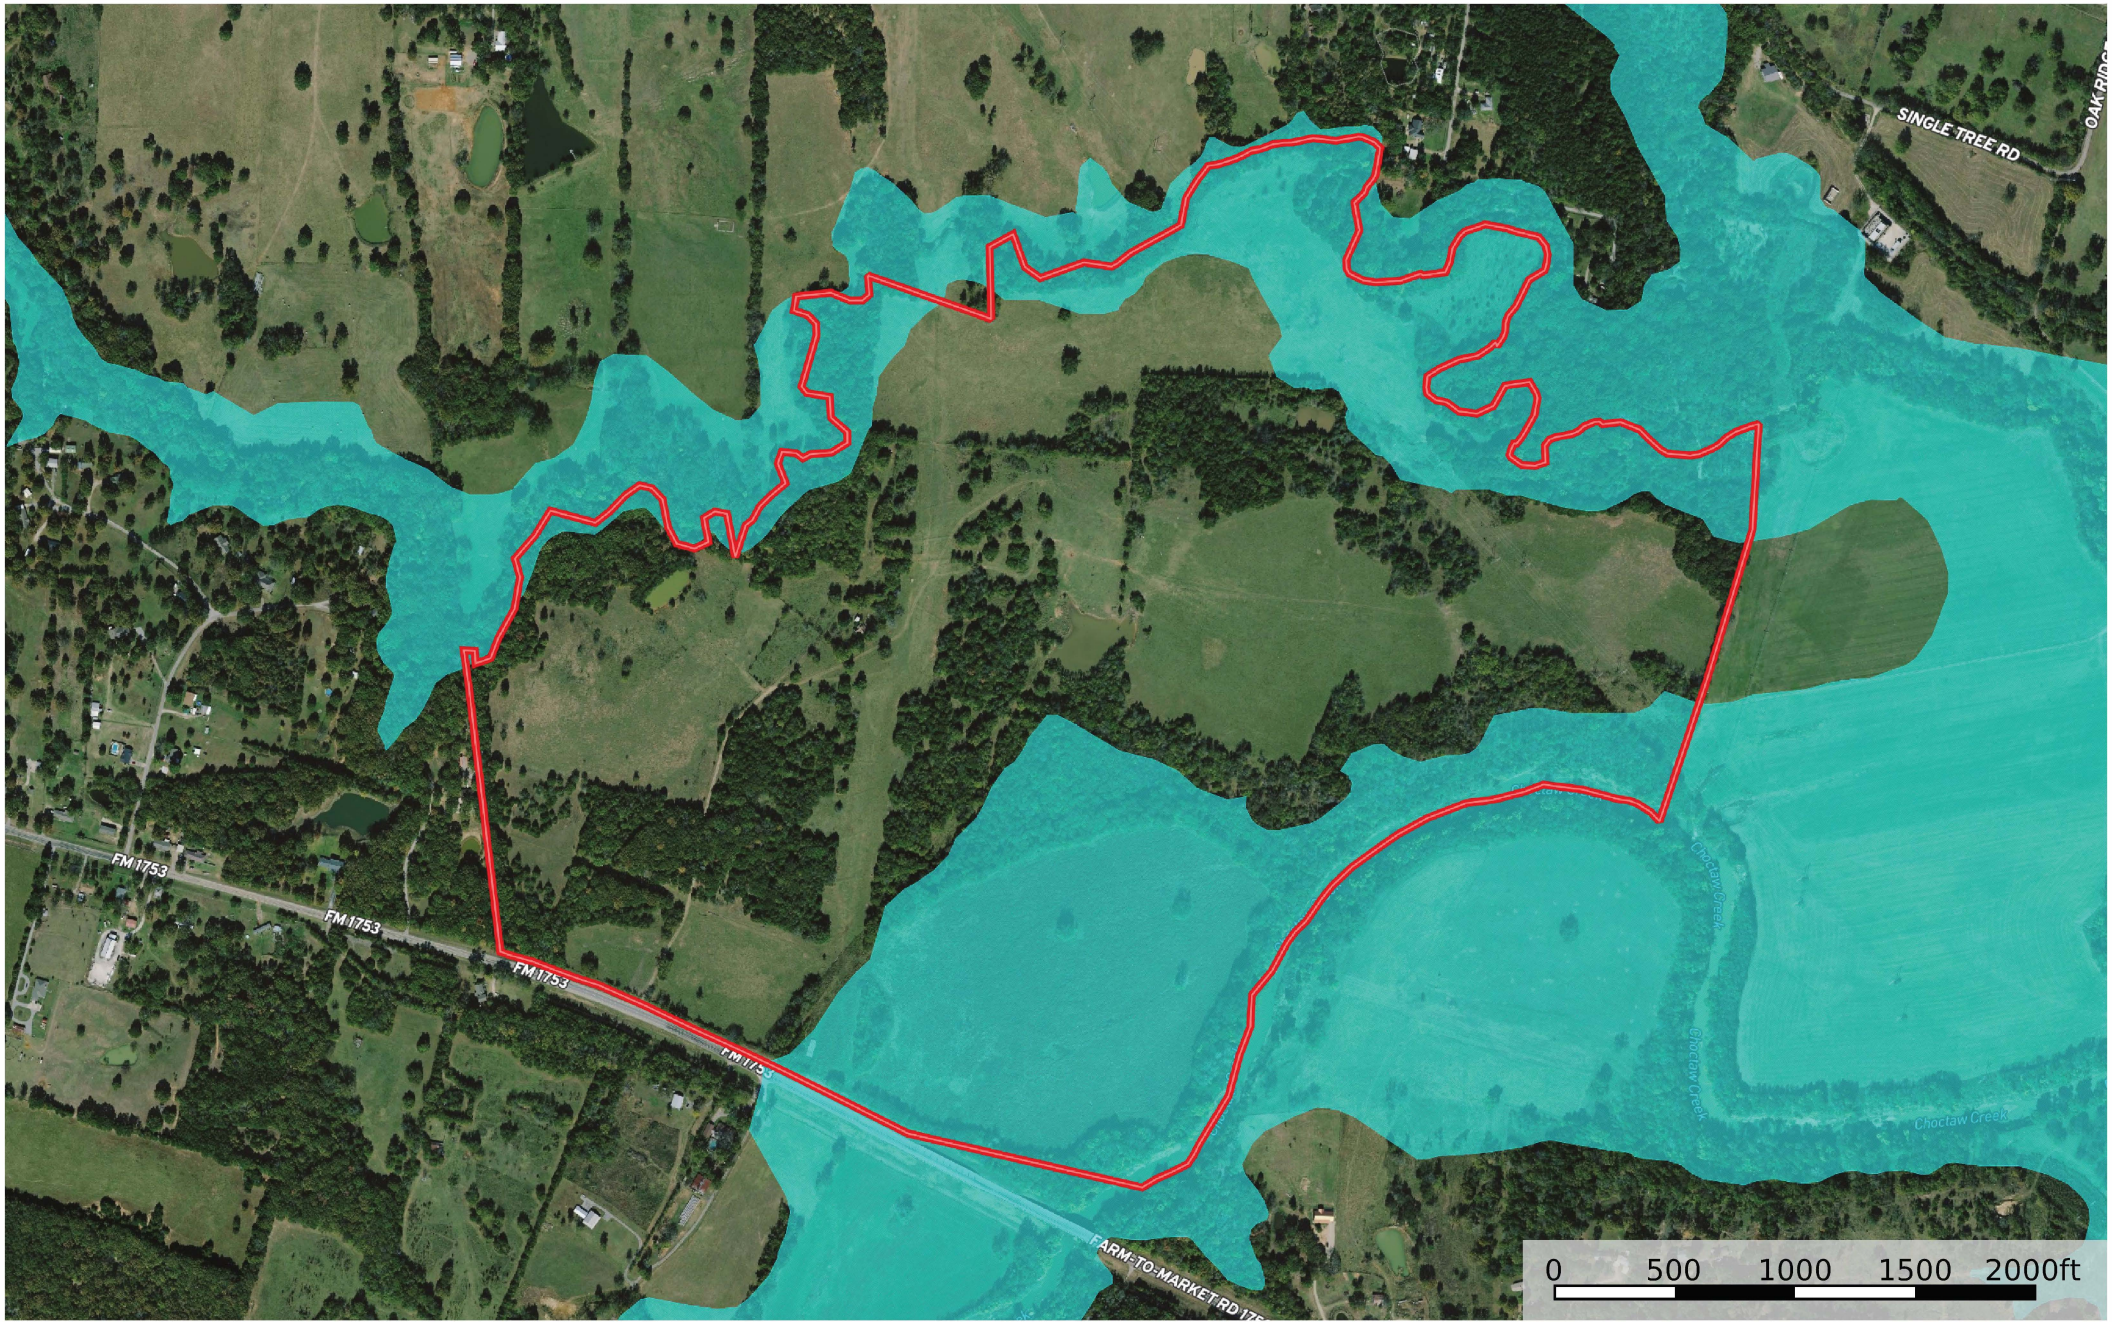

# Wilkes-4017 FM 1753, Denison, TX AERIAL (wFEMA) Grayson County, Texas, 304 AC +/-

- Boundary
- 100 Year Floodplain
- 500 Year Floodplain
- Floodway
- Special
- Unmapped/Not Included