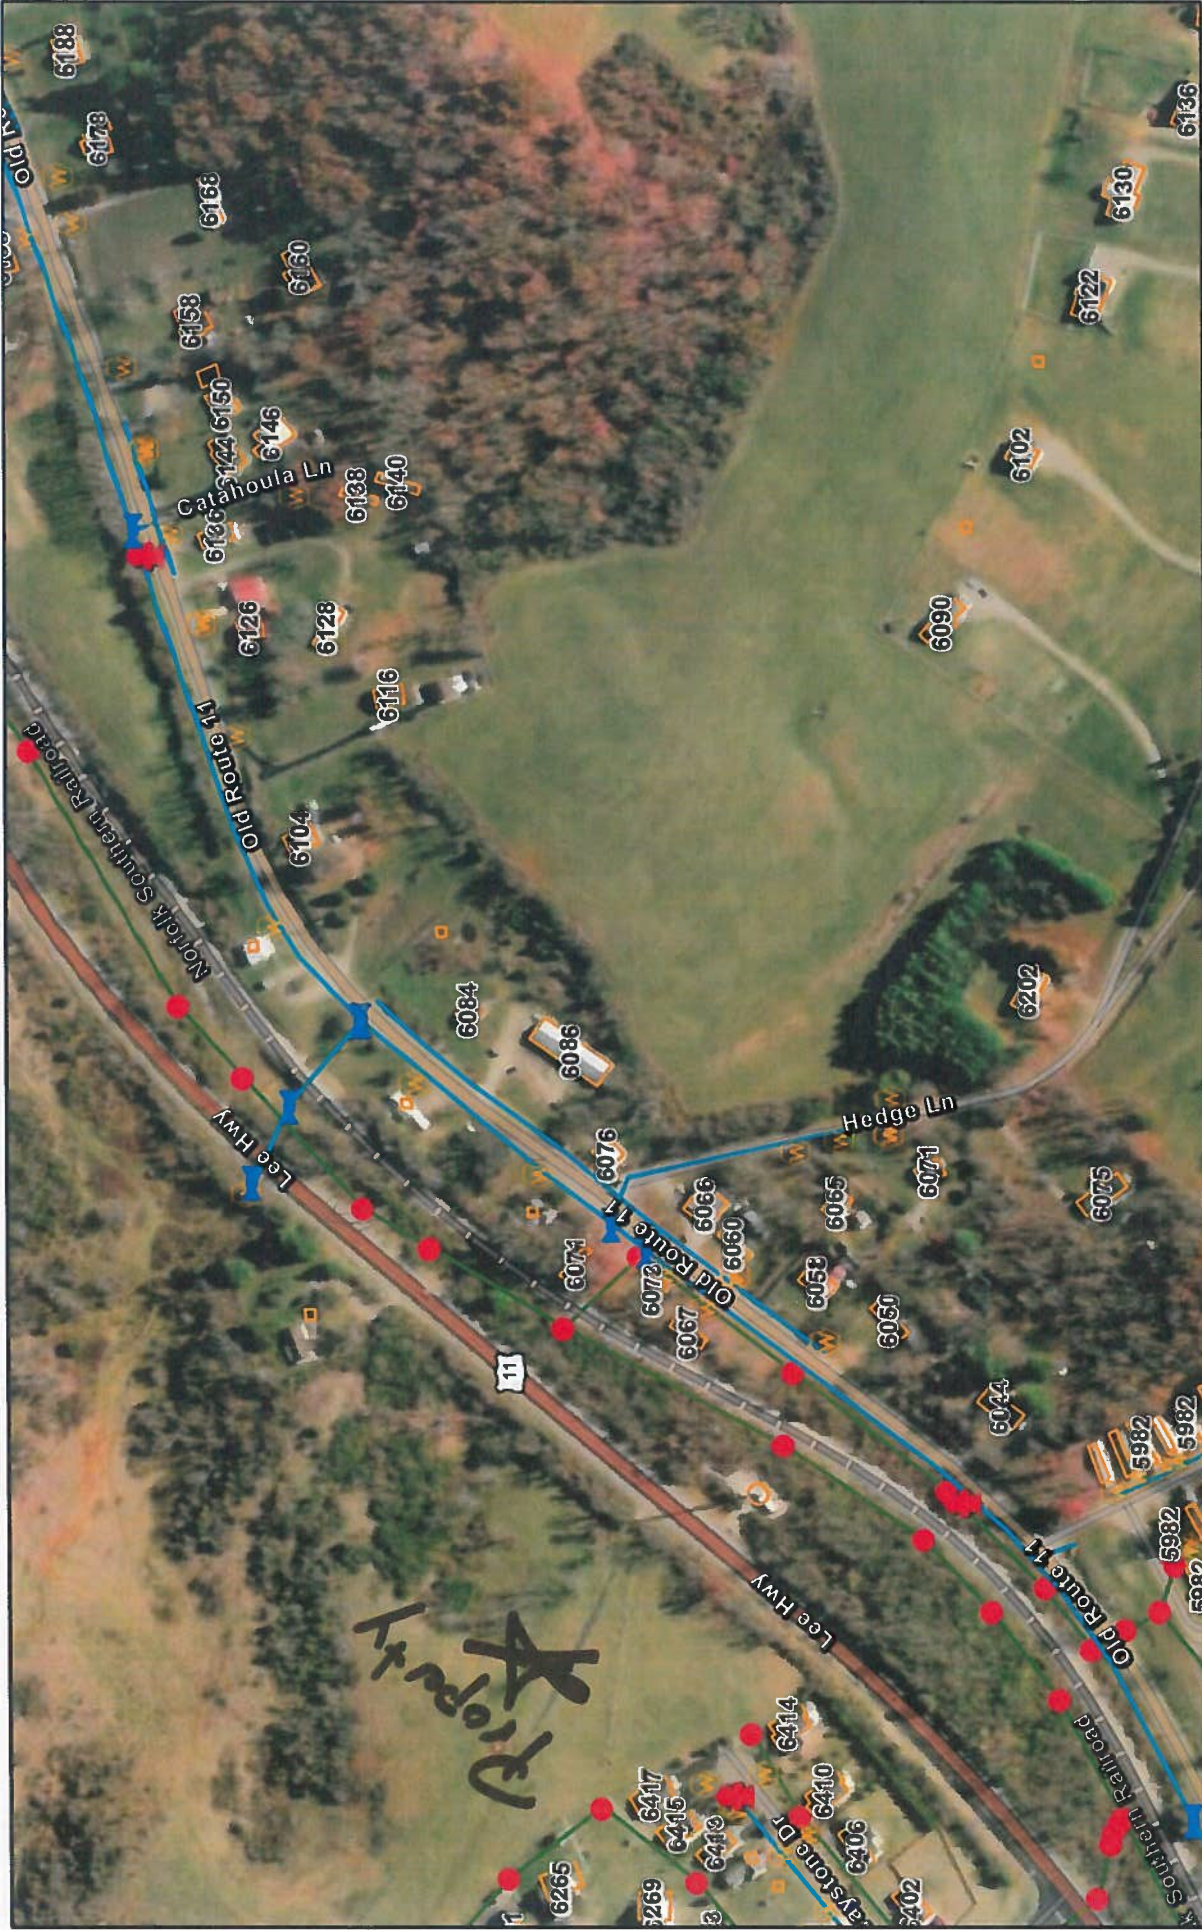

ArcGIS Web Map

2/8/2024, 3:18:19 PM

- Gatevalves
- Hydrants
- PSA Waterline
- Buildings
- Water Meters
- Manholes
- PSA Gravity Sewer