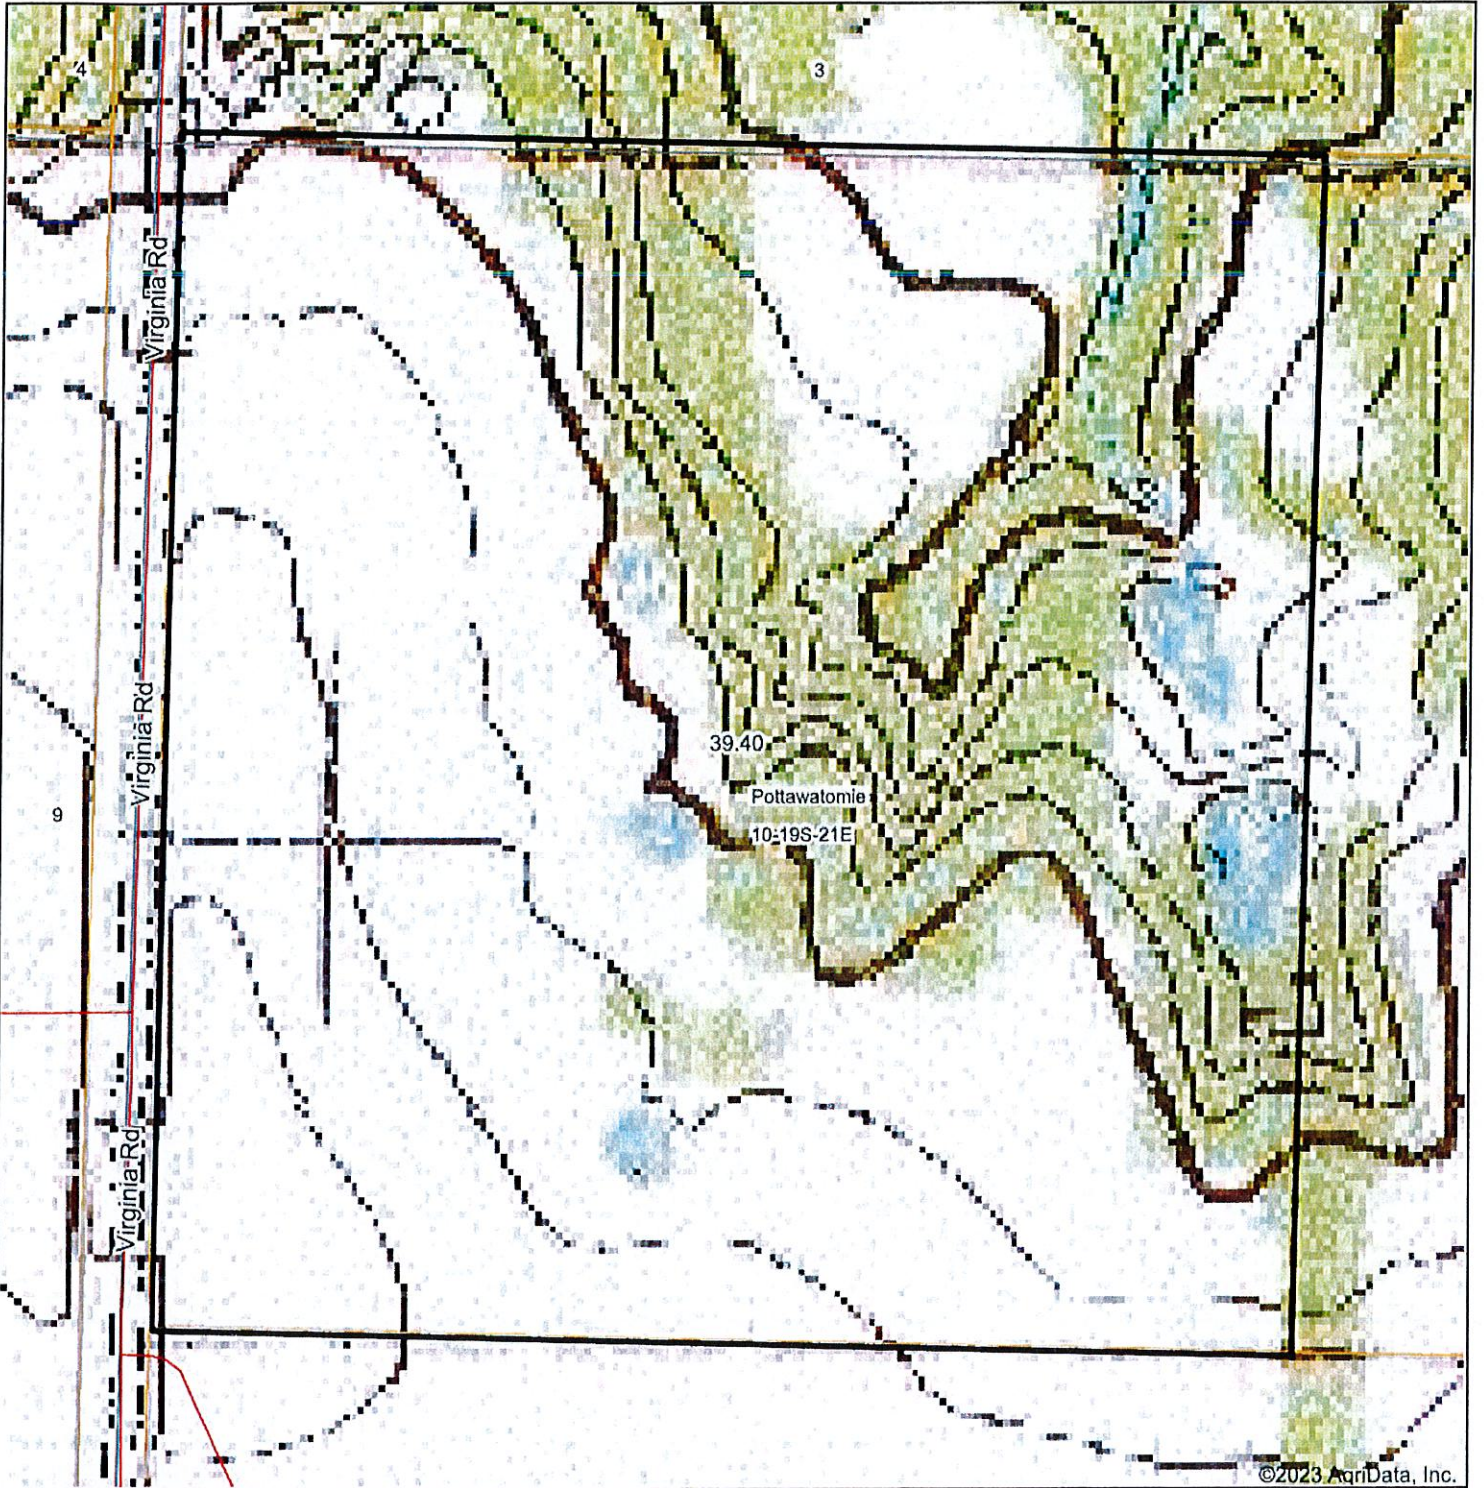

Topography Map

Map Center: 38° 25' 1.16, -95° 4' 54.96

Maps Provided By:

© AgriData, Inc. 2023

www.AgriDataInc.com

10-19S-21E
Franklin County
Kansas

9/21/2023