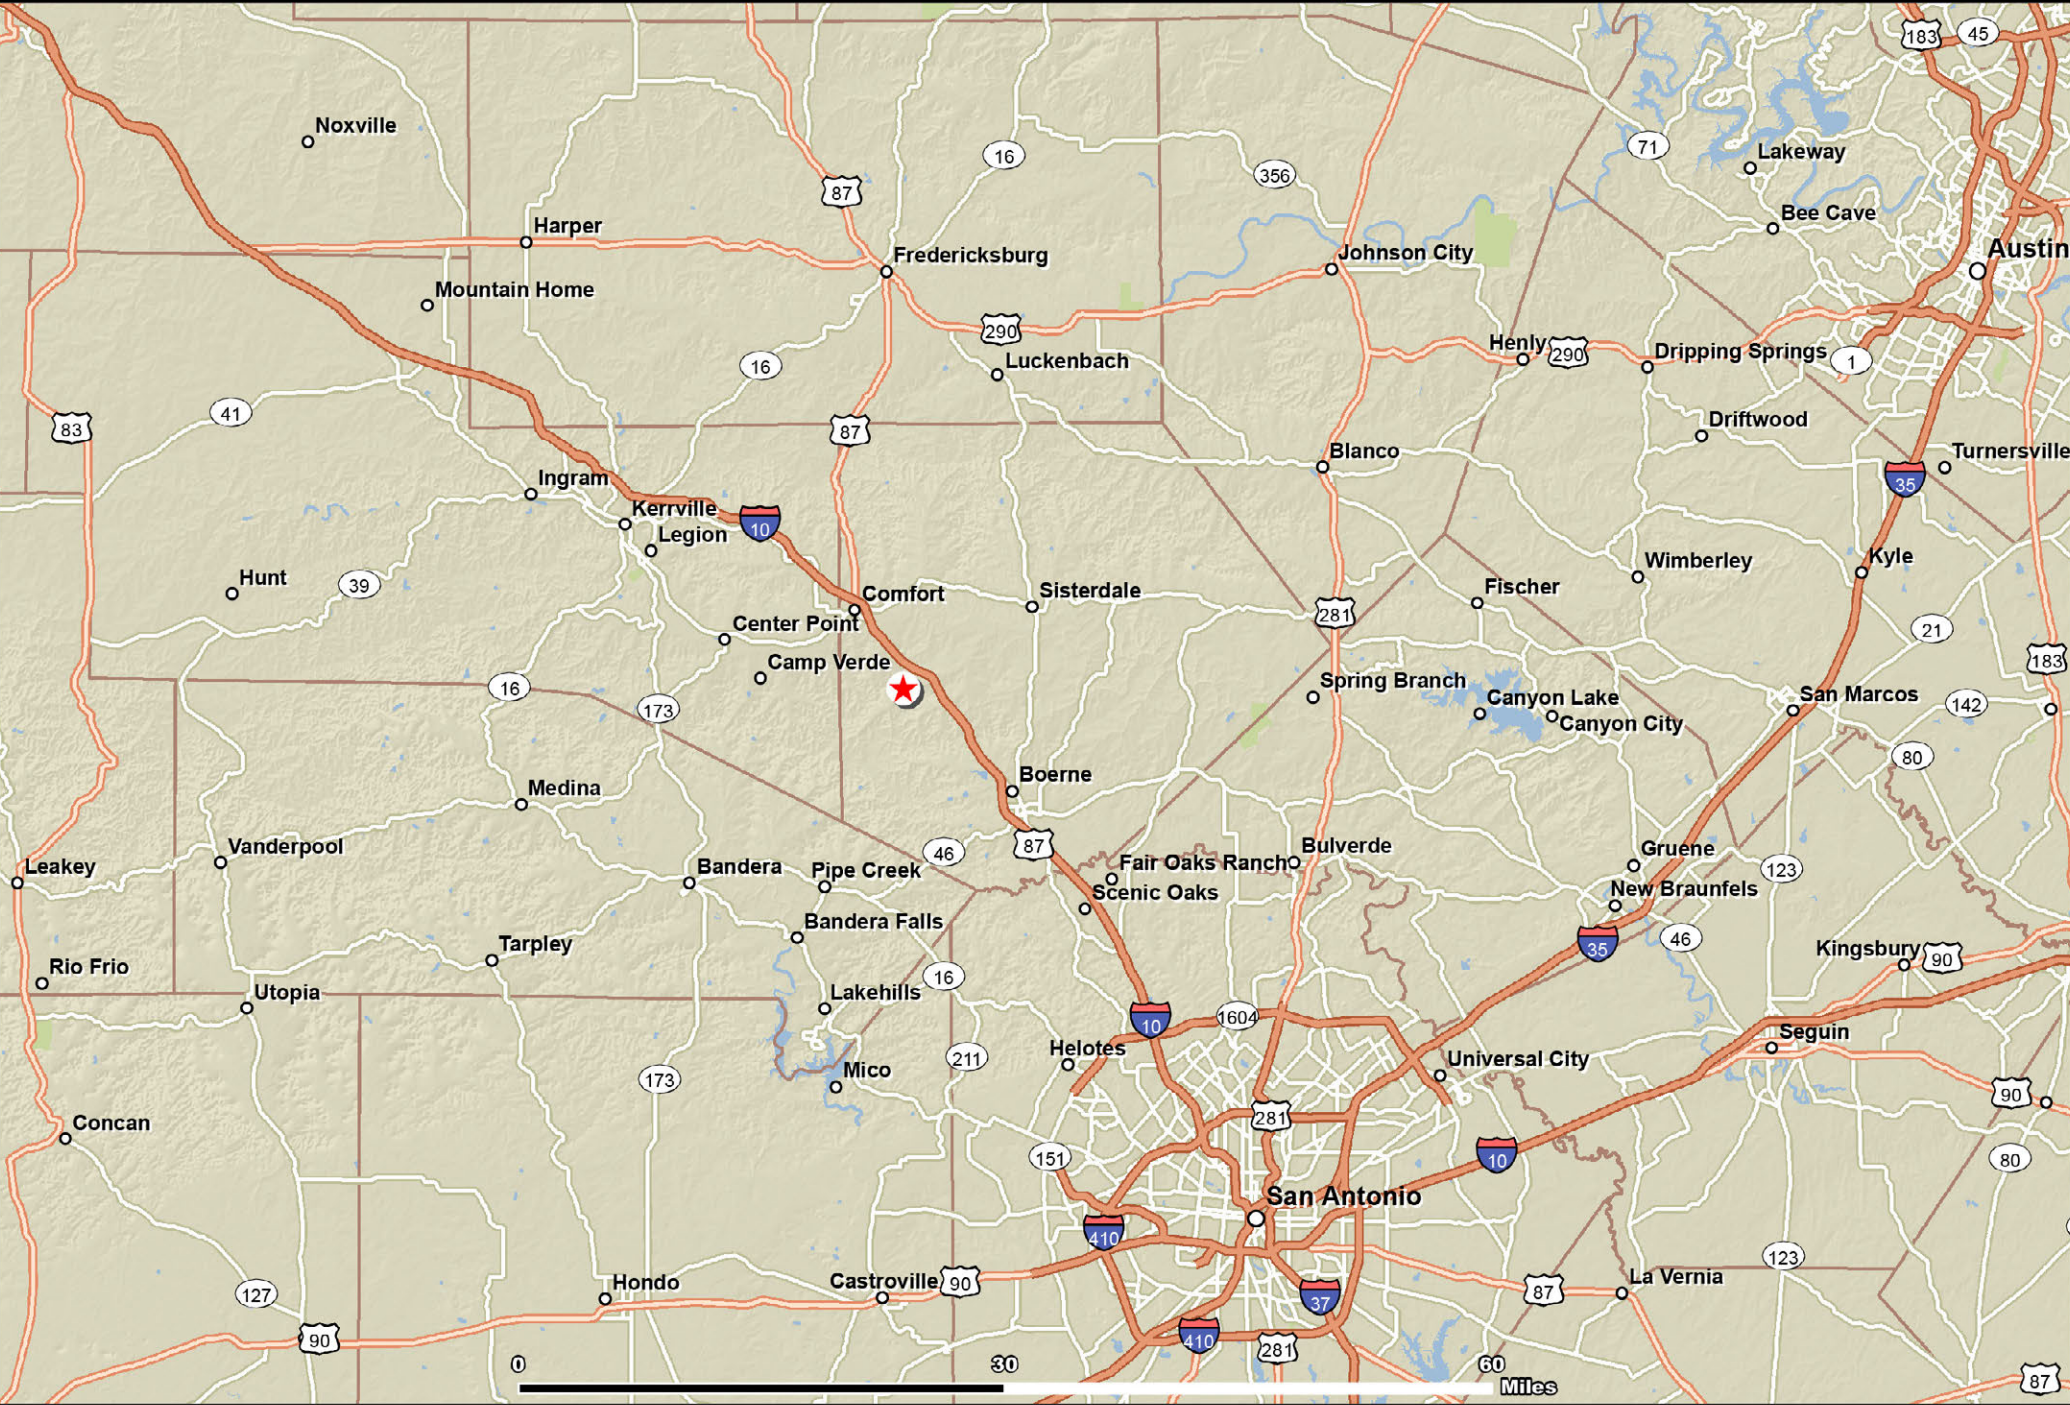

**KENDALL COUNTY - BOERNE, TX 166 AC +/-**

Jeff Soele  
15 Champions Run San Antonio, TX 78258 Tel: (210) 705-4013 www.texasbestbranches.com

 Scale: 1: 750,000  
Data Source: ESRI

 **Property**

 The information contained herein was obtained from sources deemed to be reliable. Frontier GIS & Texas Best Branches, LLC makes no warranties or guarantees as to the completeness or accuracy thereof. Property acreage is approximate.