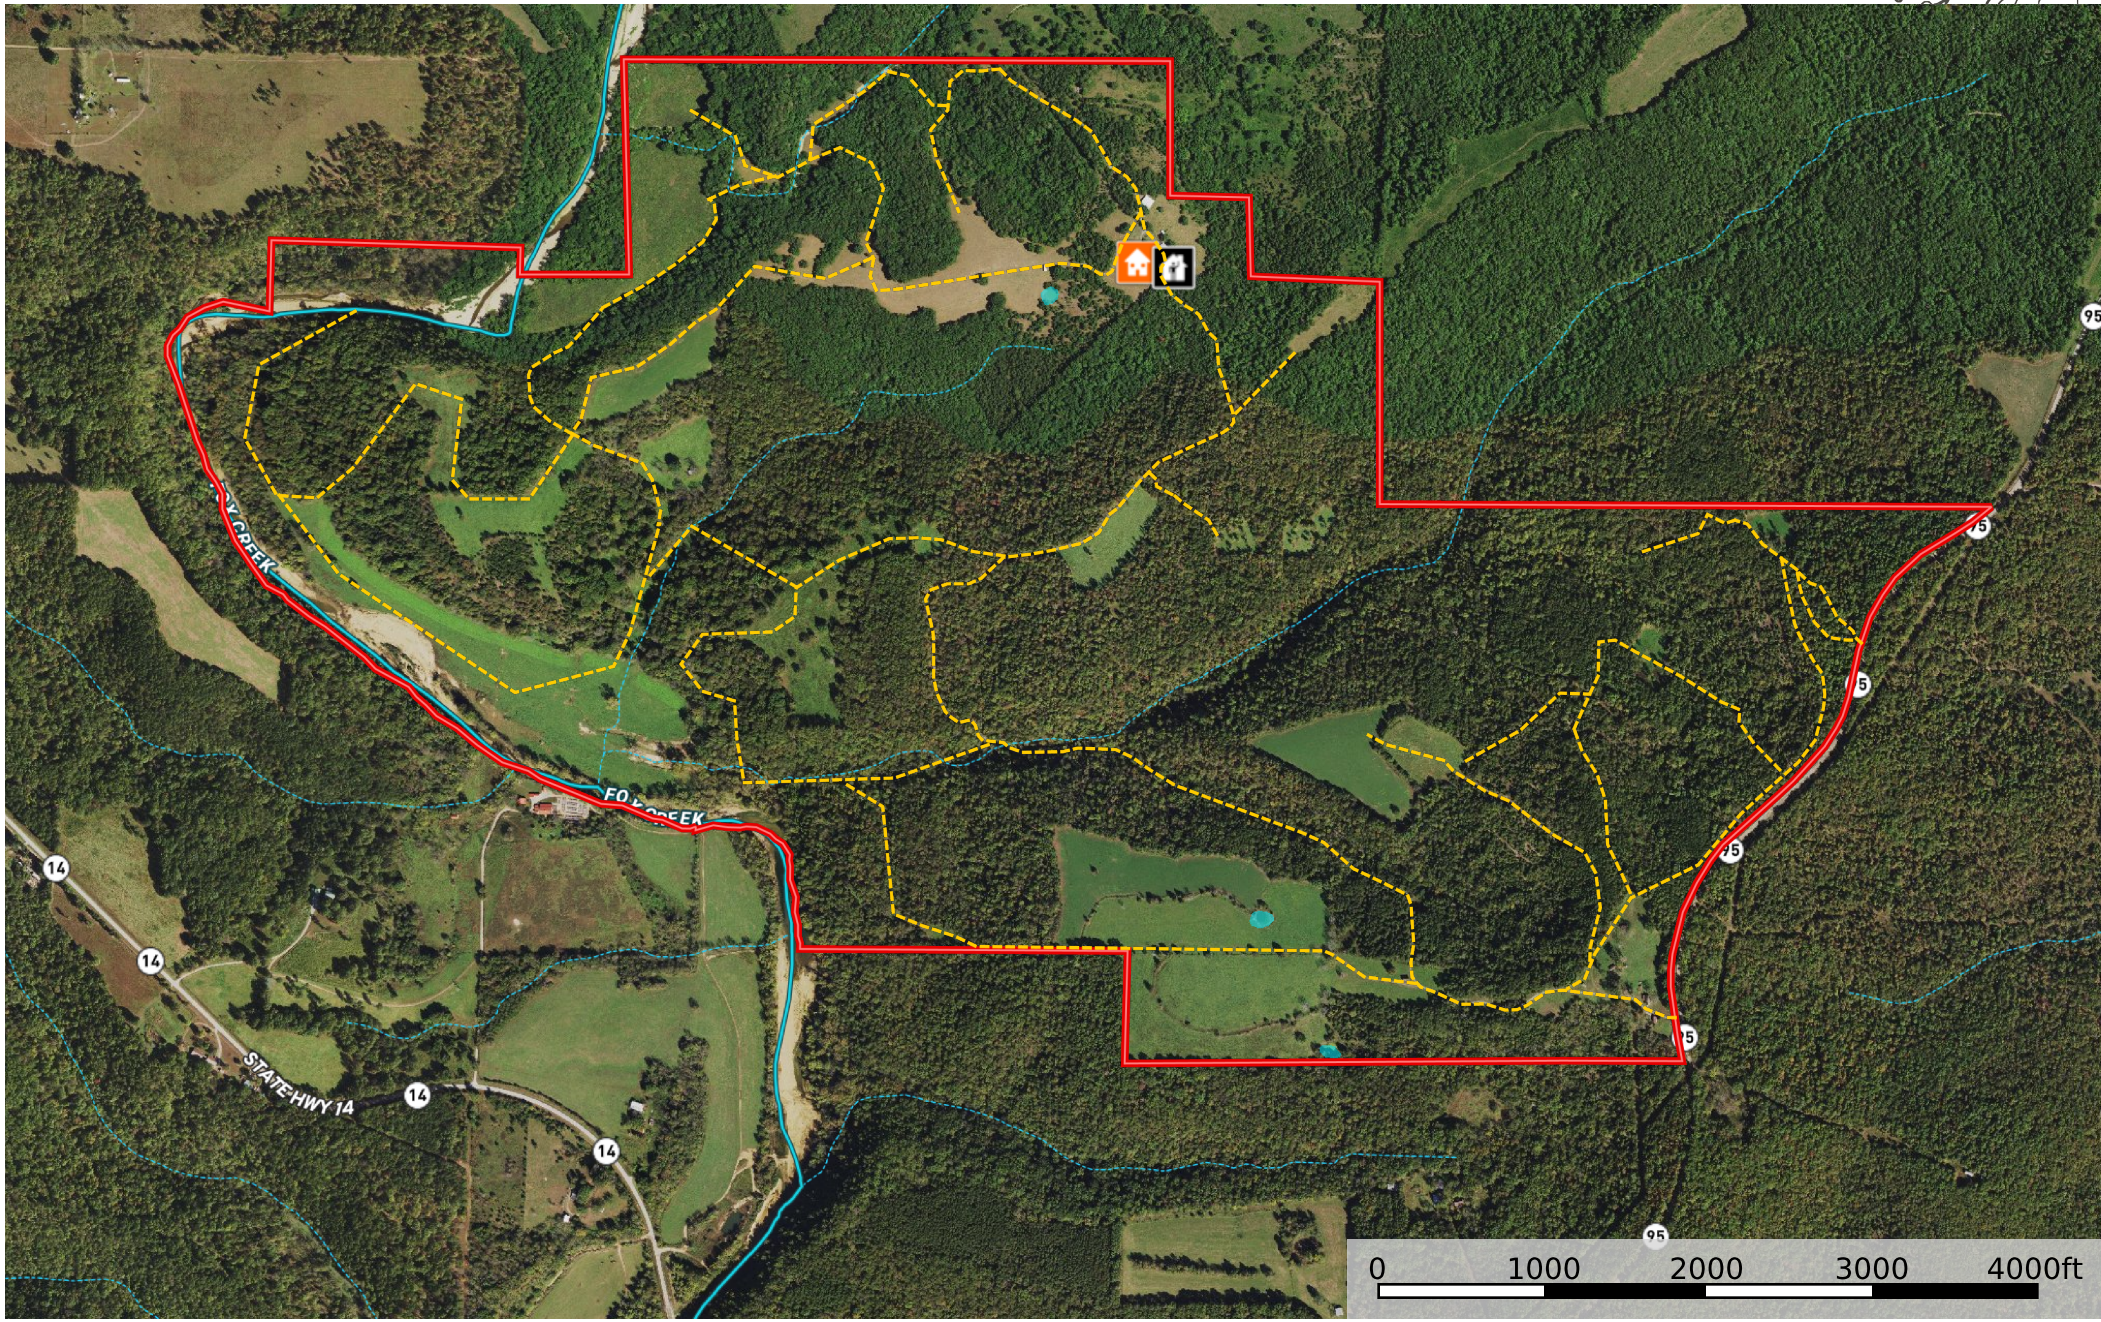

Lonesome Dove- Trail Map

Douglas County, Missouri, 895.97 AC +/-

- Bunk House
- House
- Road / Trail
- Pond / Tank
- Boundary
- Stream, Intermittent
- River/Creek
- Water Body