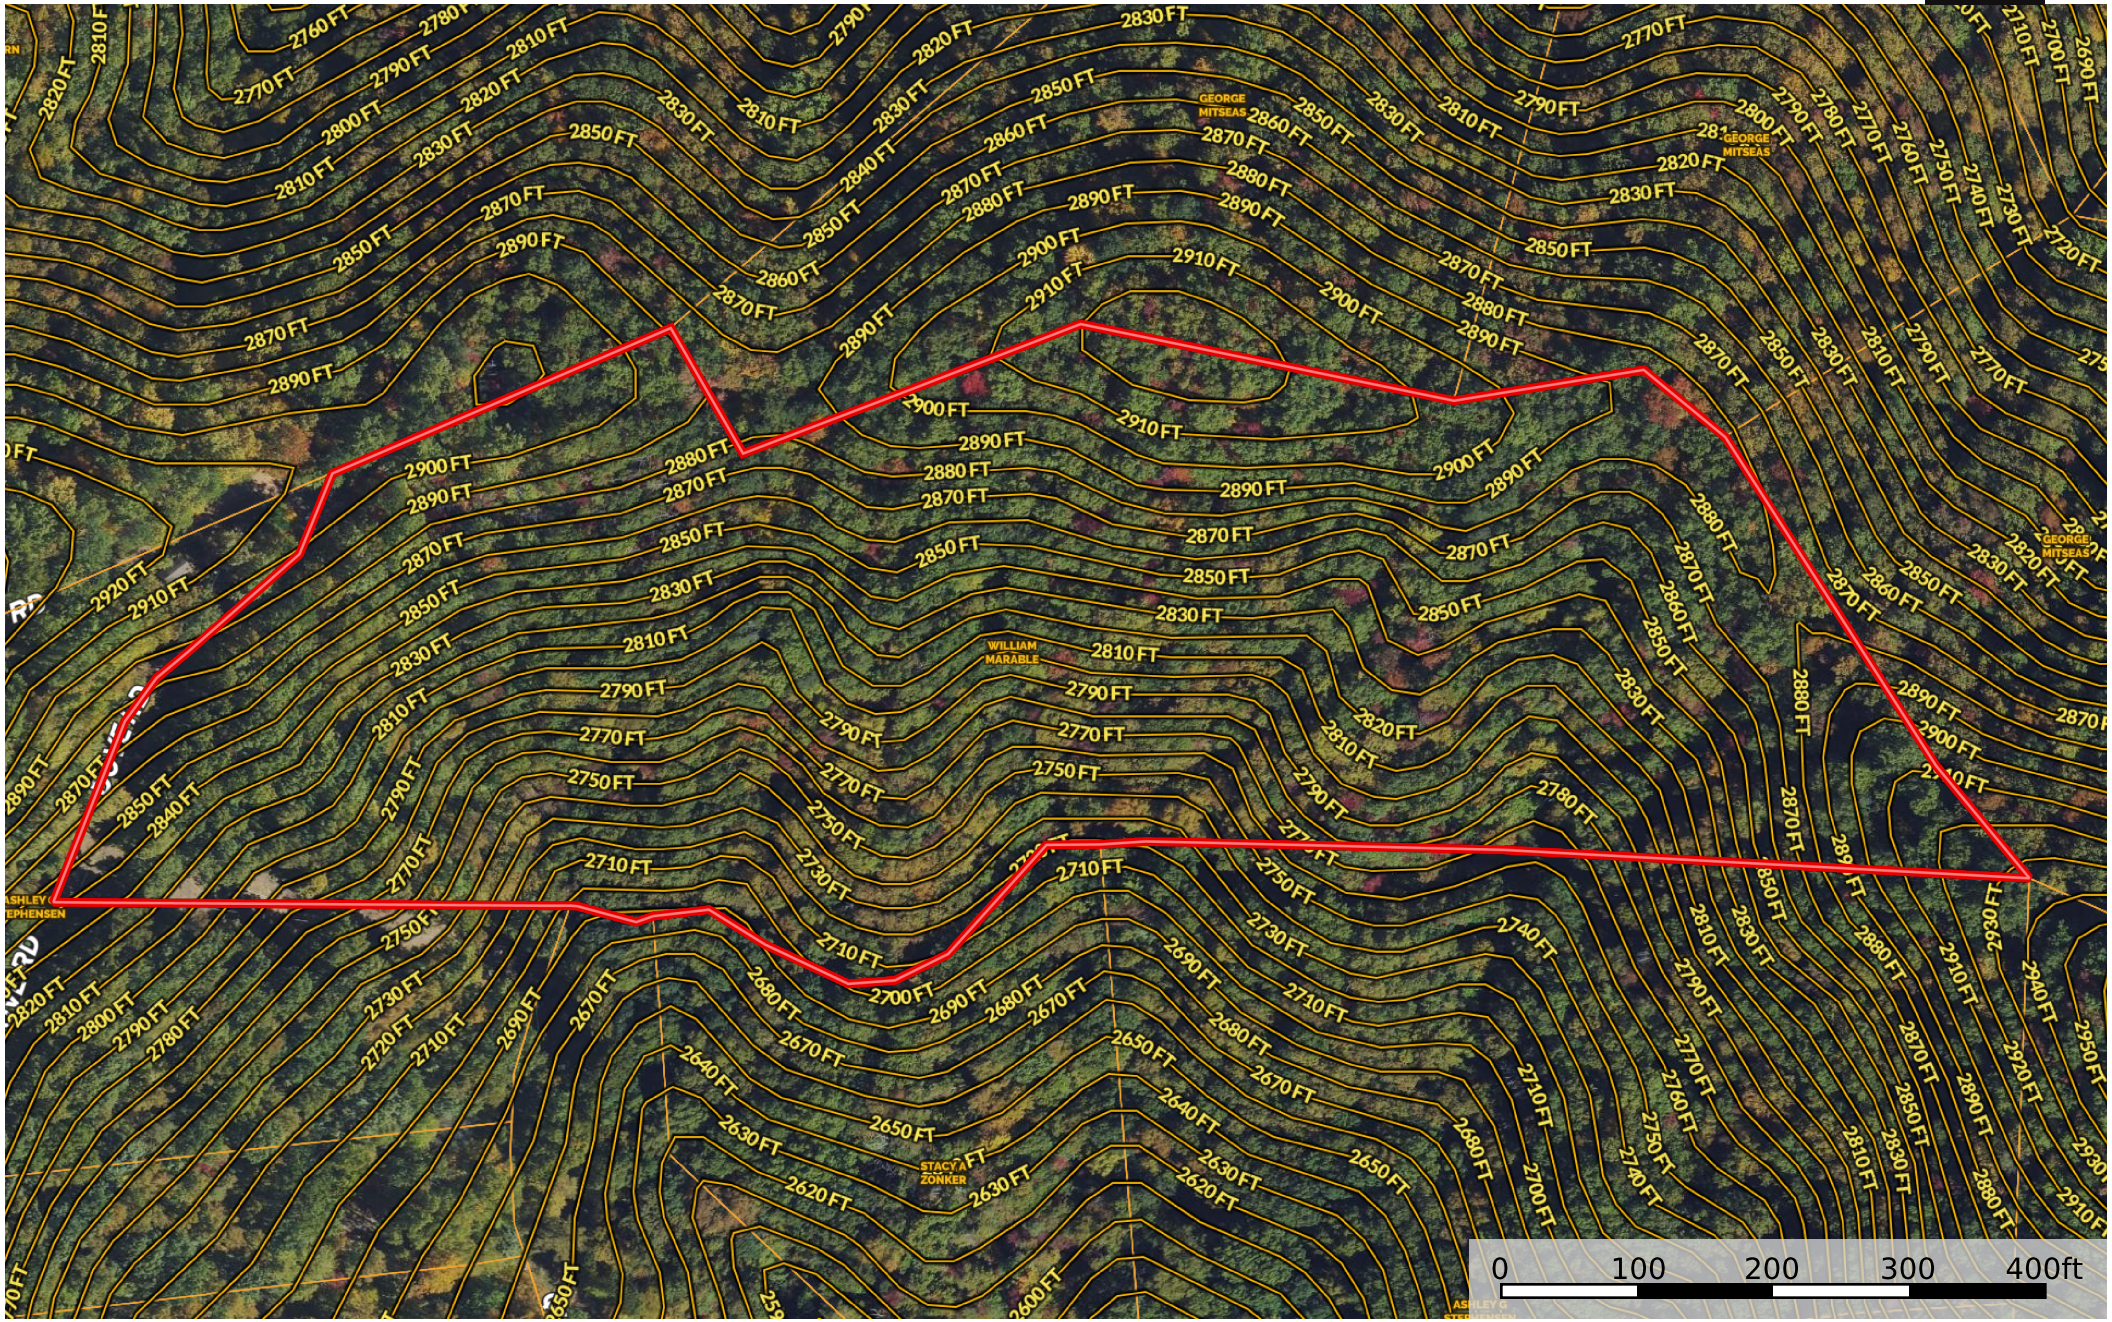

# Marable Long and Winding Road

Jackson County, North Carolina, AC +/-

 Boundary