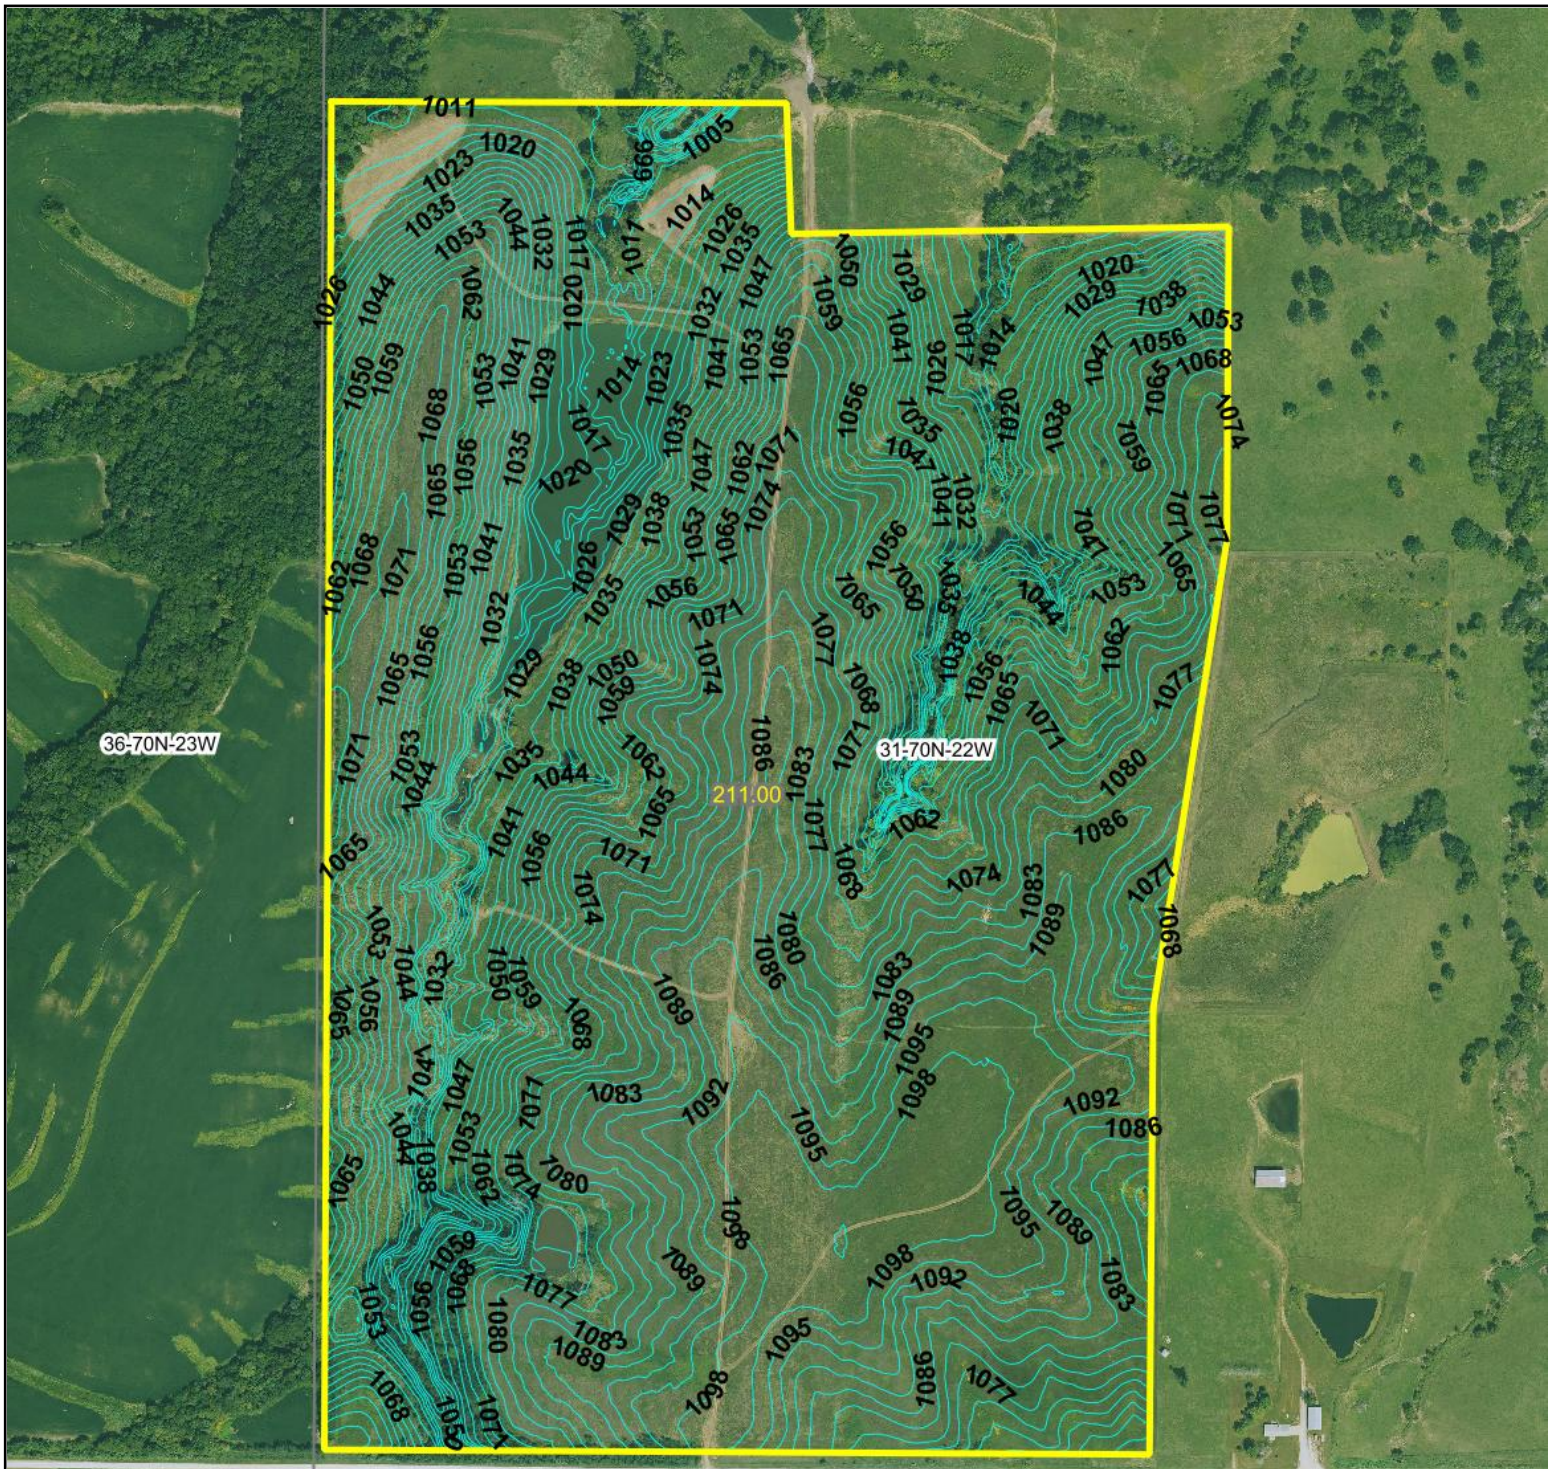

Topography Contours

Boundary Lines Are Approximate

©2024 AgriData, Inc.

Hawkeye Farm Mgmt & Real Estate

United Country Real Estate
 22 N Main, Albia IA Phone: 641-932-7796
 Email: hawkeye@uciowa.com
 On the web: www.uciowa.com;
 www.iowawhitetailfarms.com

Maps Provided By:
surety
 CUSTOMIZED ONLINE MAPPING
 © AgriData, Inc. 2023 www.AgriDataInc.com

Source: USGS 3 meter dem
 Interval(ft): 3.0
 Min: 994.6
 Max: 1,101.3
 Range: 106.7
 Average: 1,061.7
 Standard Deviation: 25.39 ft

0ft 636ft 1271ft

31-70N-22W
Wayne County
Iowa

Boundary Center: 40° 49' 1.23, -93° 26' 15.4