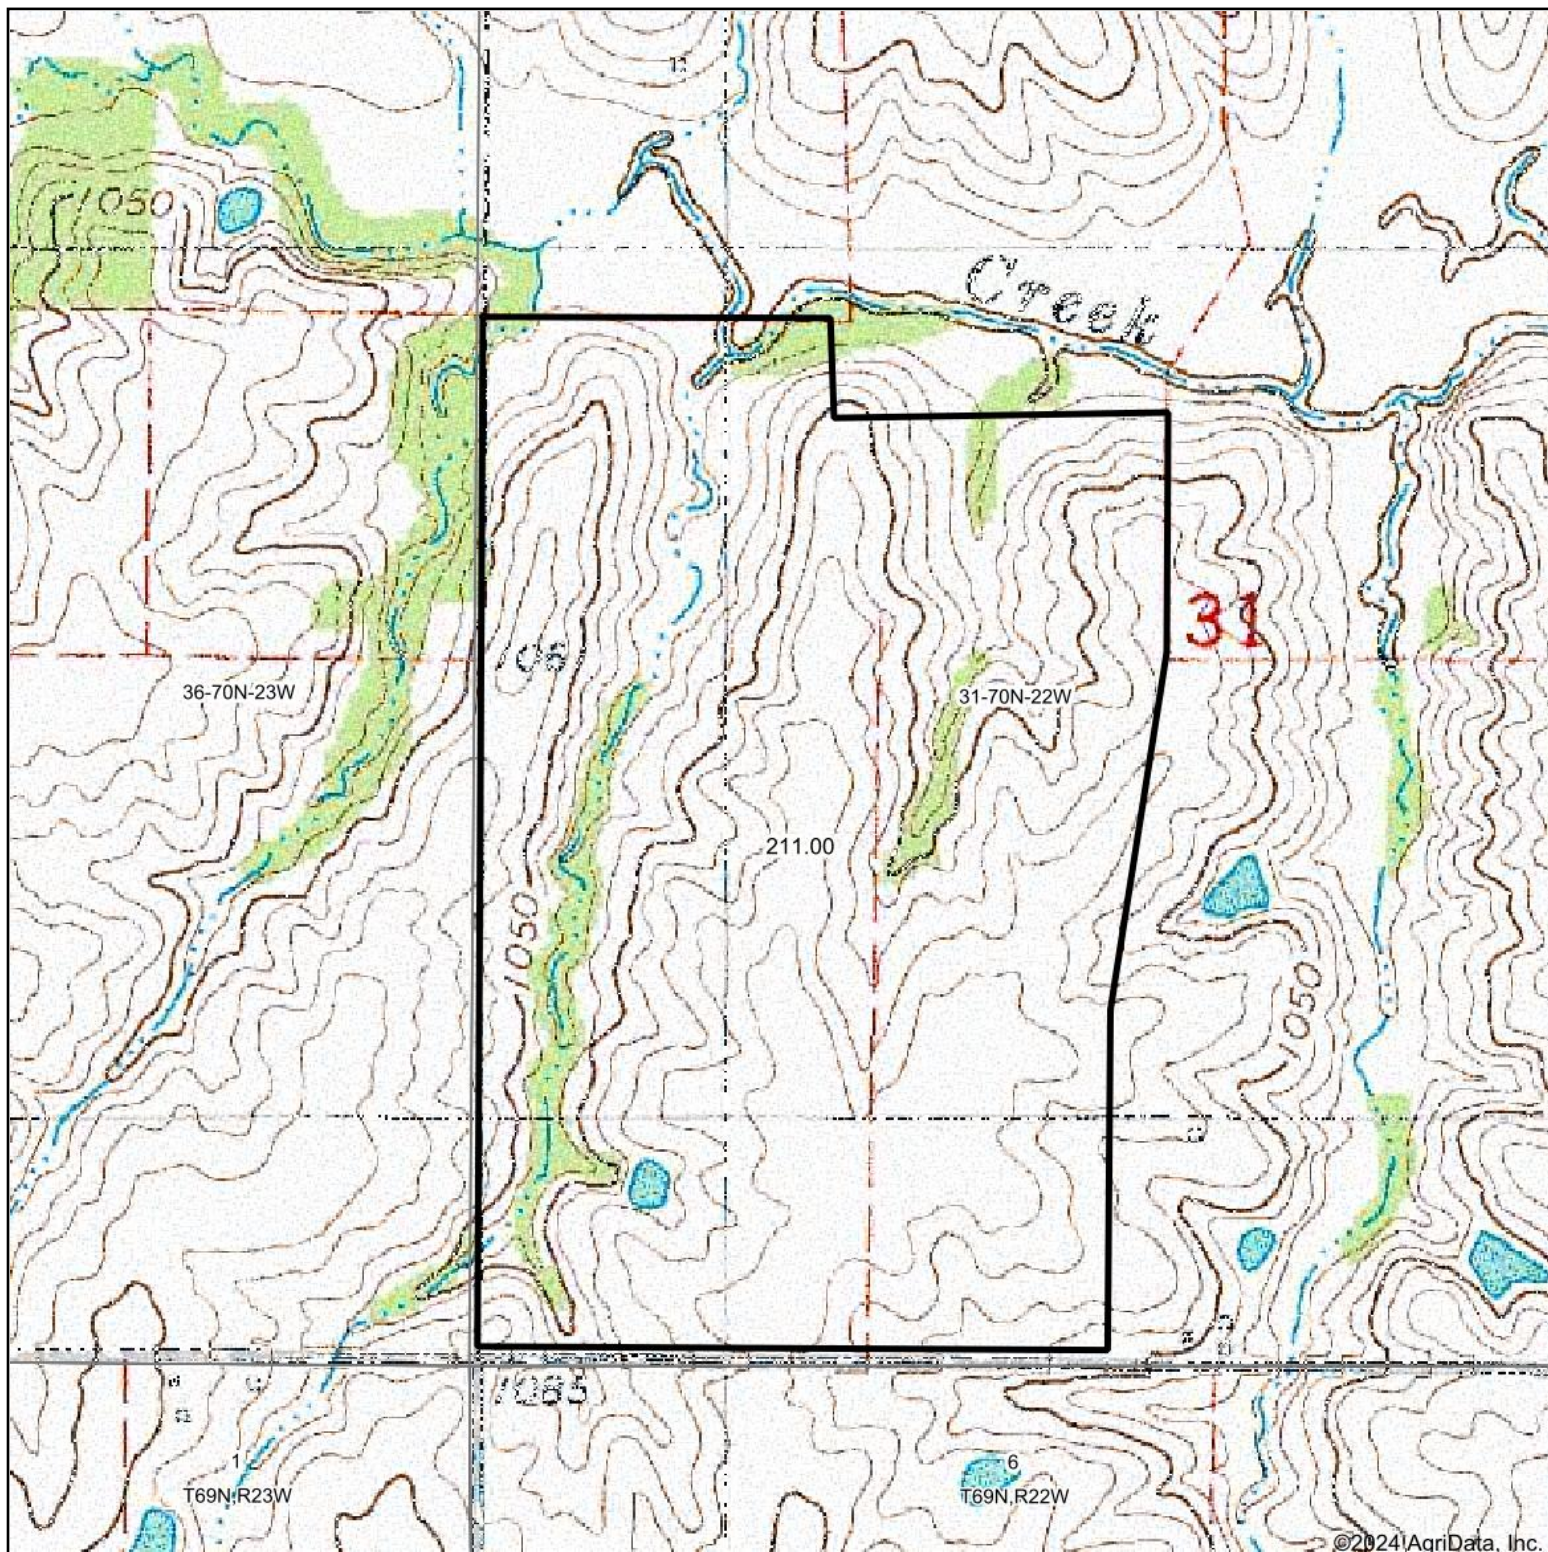

Topography Map

Boundary Lines Are Approximate

©2024 AgriData, Inc.

Hawkeye Farm Mgmt & Real Estate

Map Center: 40° 49' 3.18, -93° 26' 17.53

31-70N-22W
Wayne County
Iowa

2/29/2024

Maps Provided By:

© AgriData, Inc. 2023

www.AgriDataInc.com