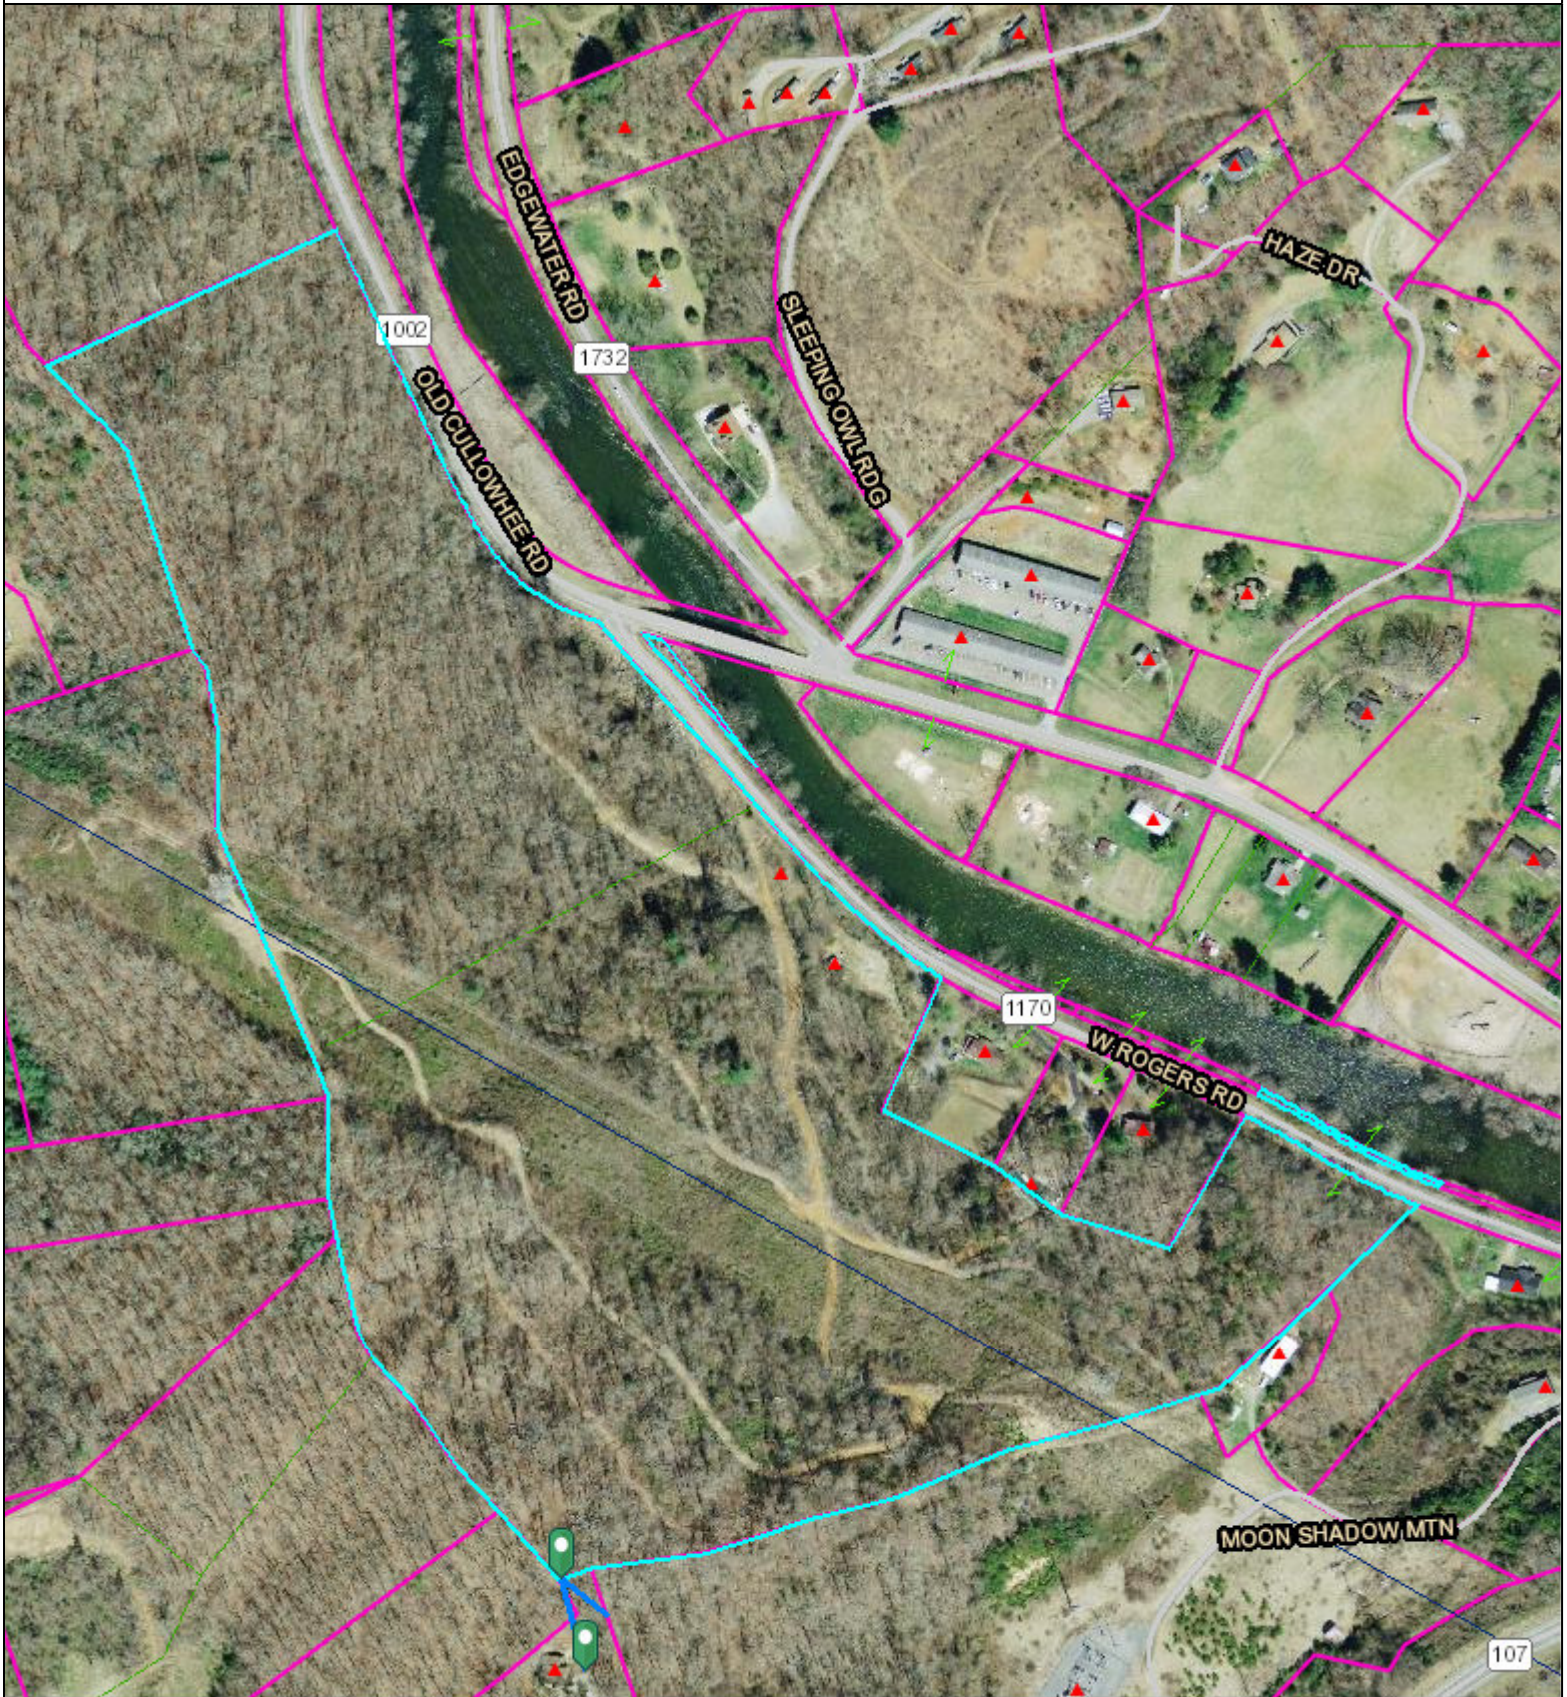

Custom Jackson County, NC Property Map

- ▲ Address Points
- Centerlines
- Parcel Lines**
- Easement
- Hooks
- Leader Line
- Lot Line
- Subdivision ROW
- Parcels

WARNING: THIS IS NOT A SURVEY!
 This map is prepared for inventory of real property within Jackson County. It is compiled from recorded deeds, plats, and public data records. Users of this map are hereby notified that the aforementioned public information sources should be consulted for verification. Jackson County or any County representative assumes no legal responsibility for the contents of this map.