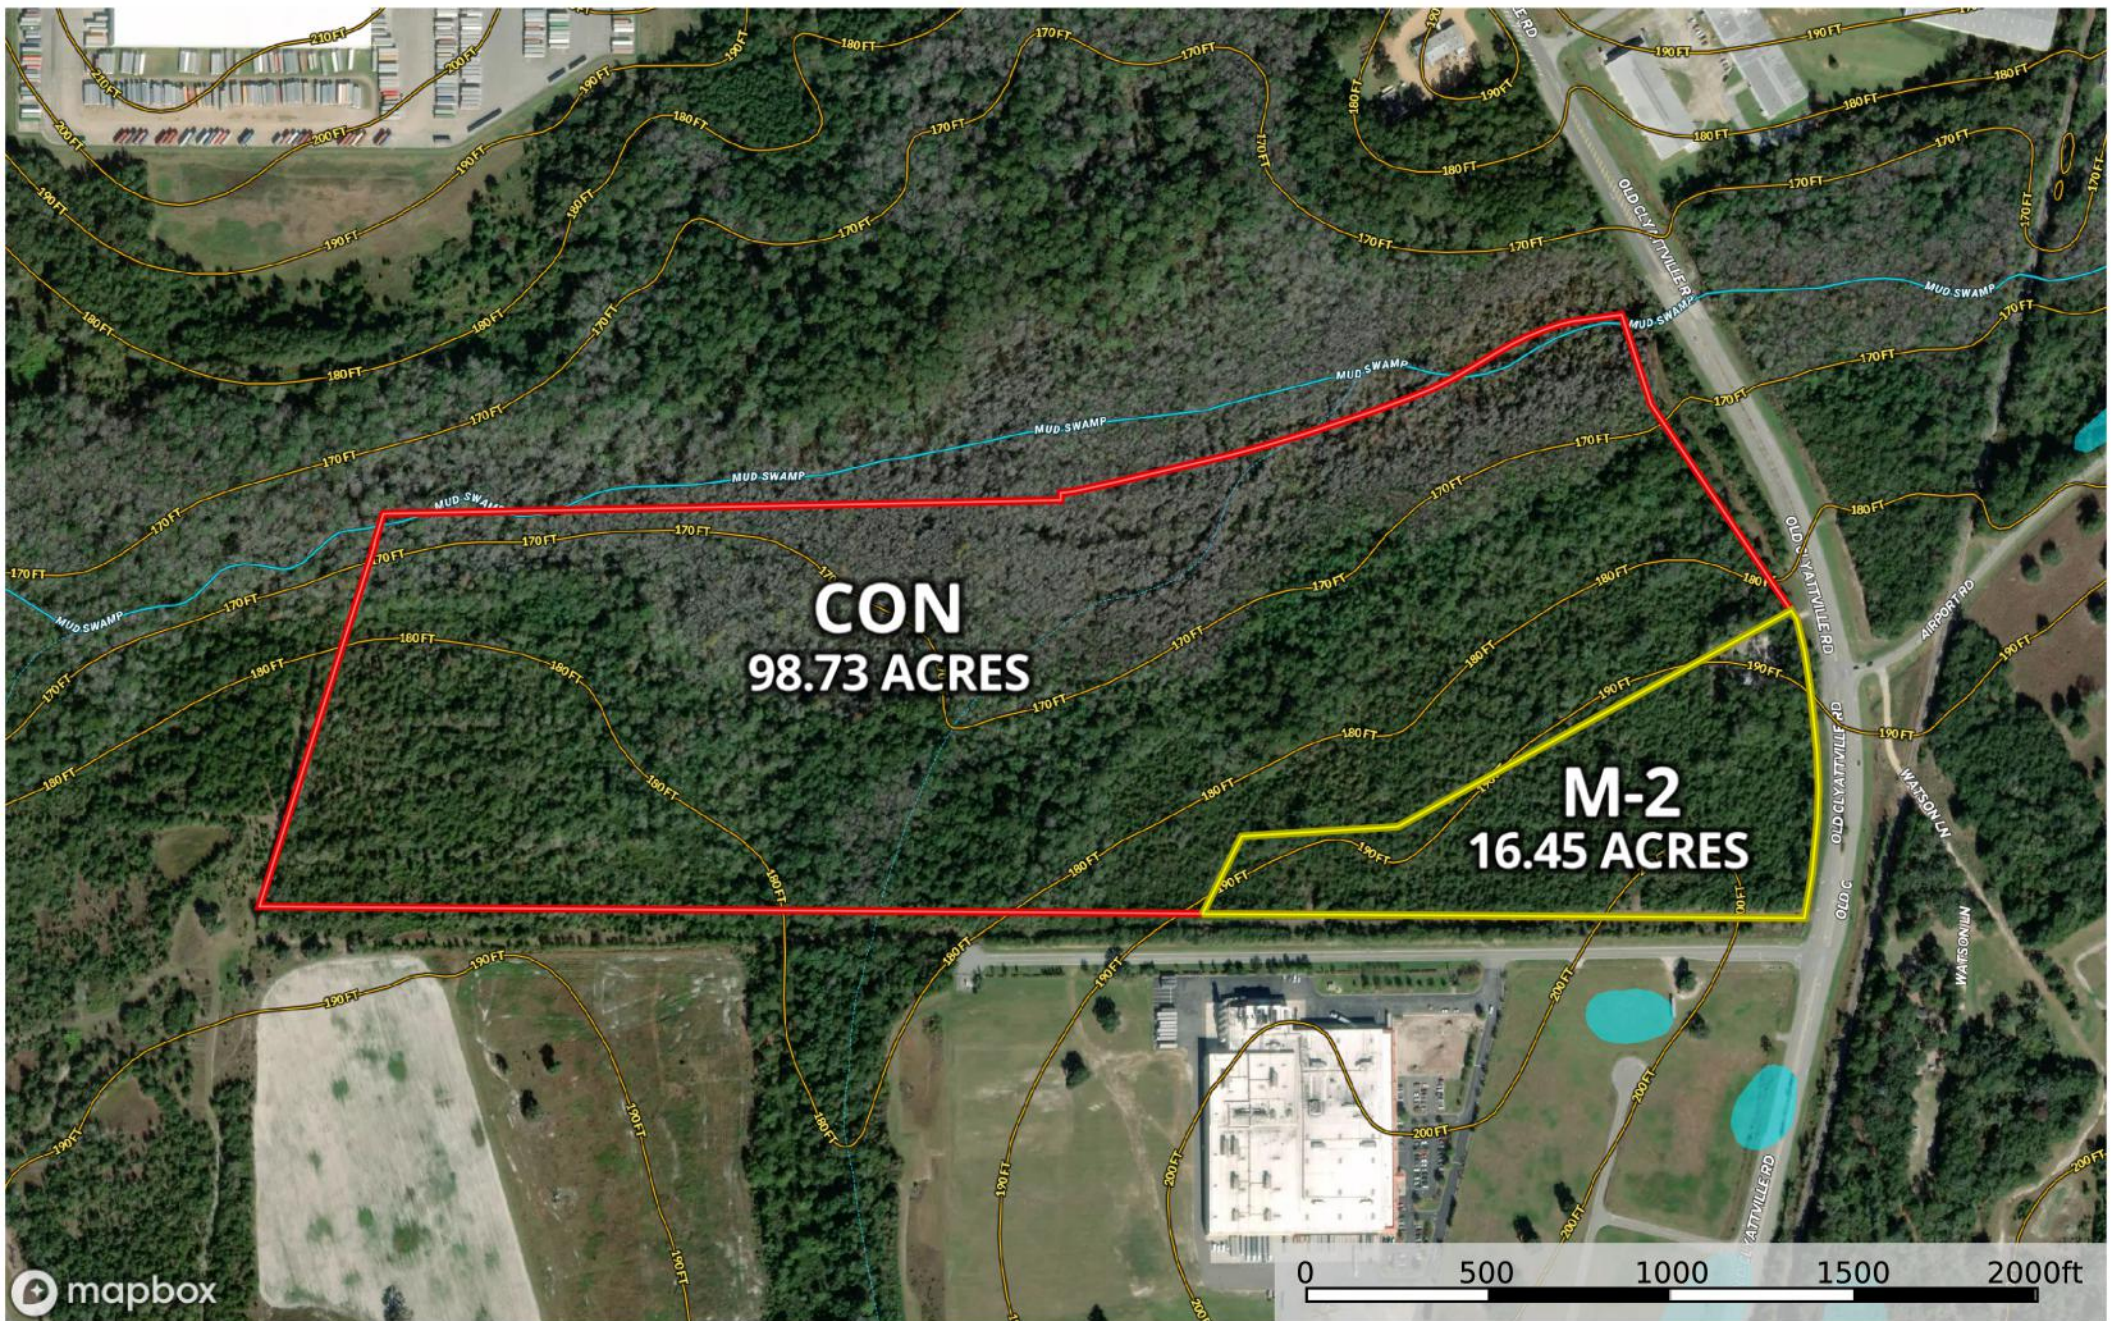

1776 Old Clyattville Road - Contour Lines Map (with Lowndes County, Georgia, 115.18 AC +/-

- Boundary
- Boundary
- Stream, Intermittent
- River/Creek
- Water Body