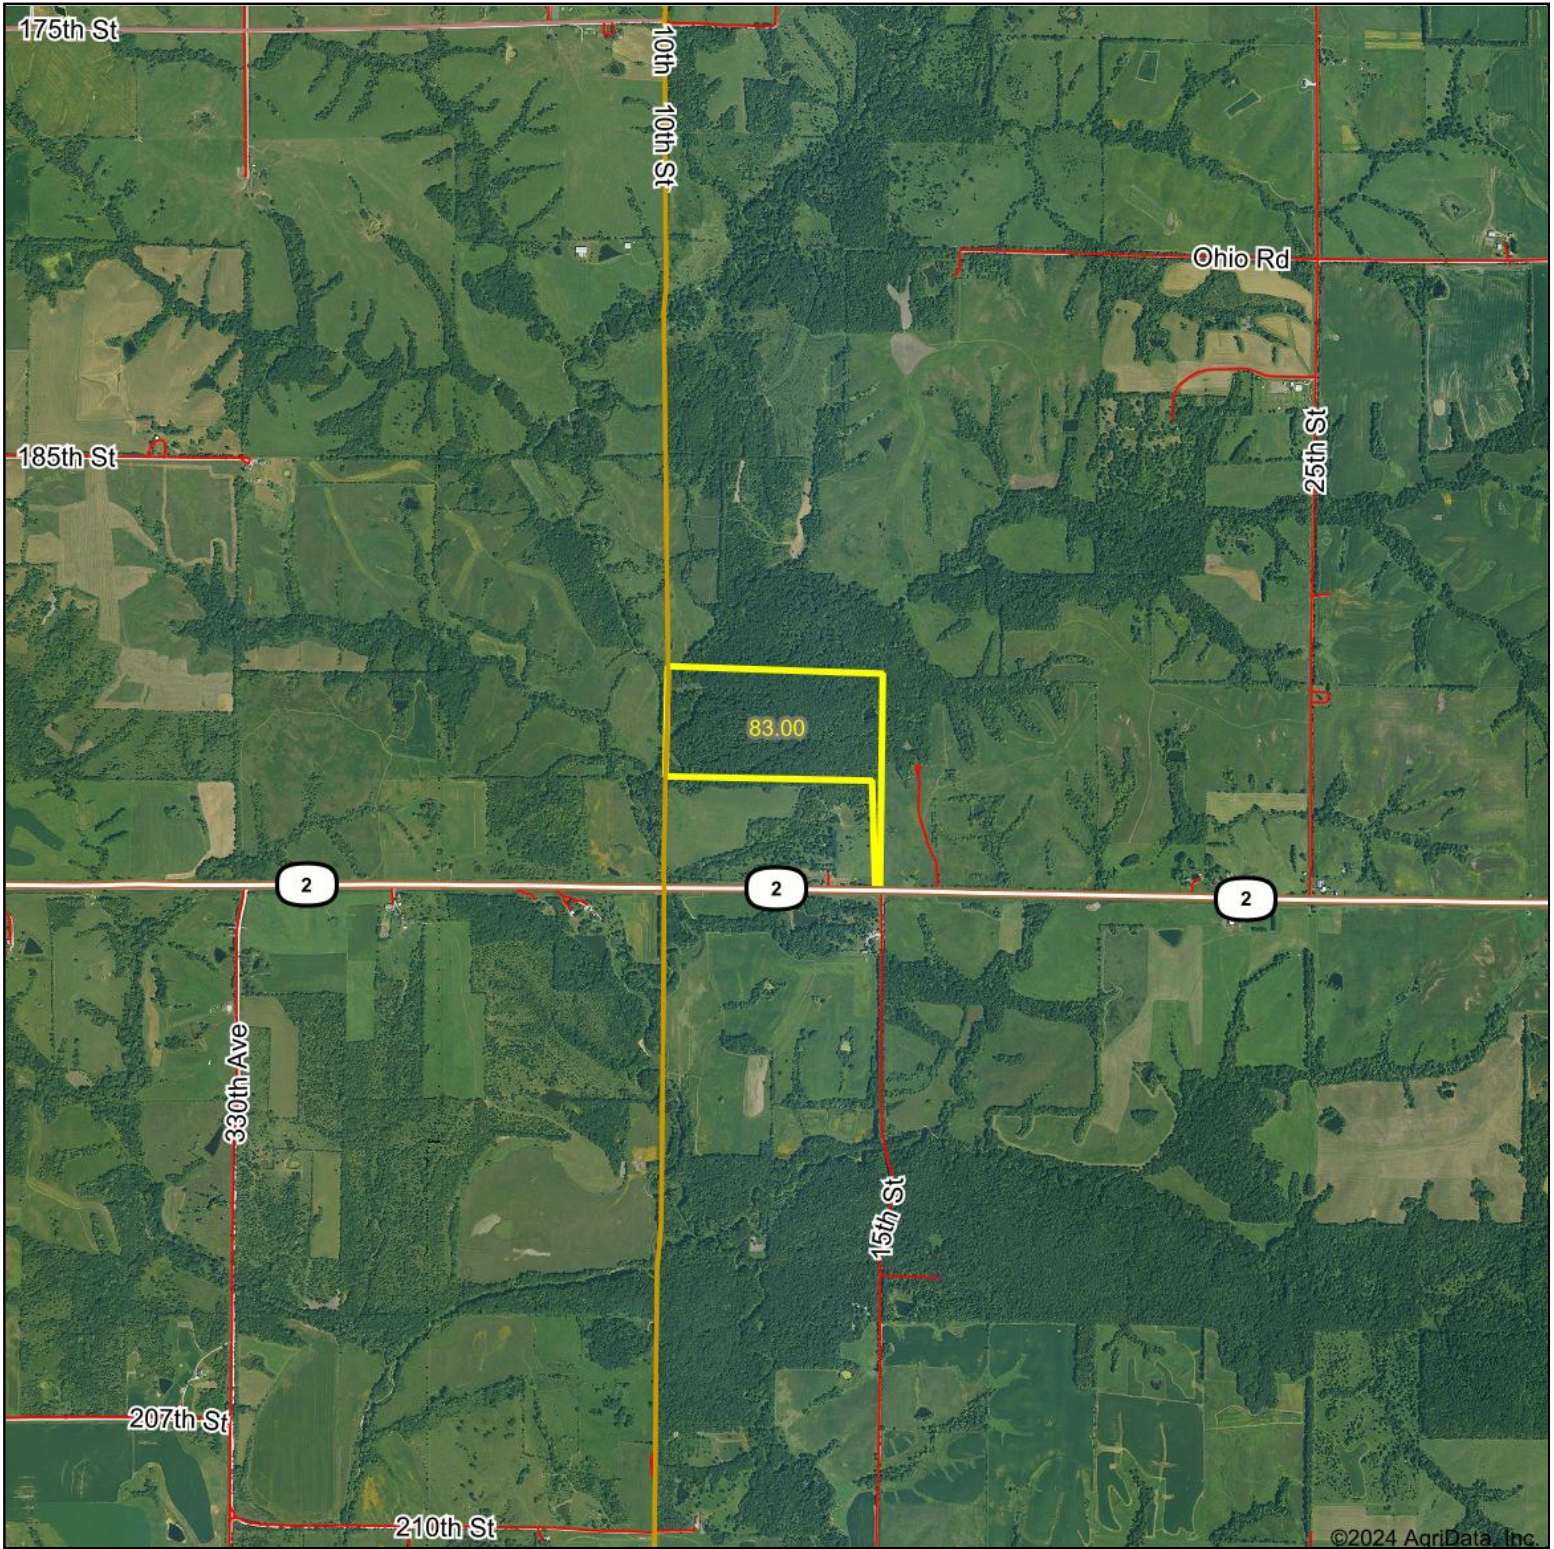

# Aerial Map

Boundary Center: 40° 45' 53.96, -93° 33' 5.39

19-69N-23W  
Wayne County  
Iowa

**MIDWEST**  
**LEGACY**  
Land & Farm Sales

Maps Provided By:

© AgriData, Inc. 2023

www.AgriDataInc.com

3/13/2024