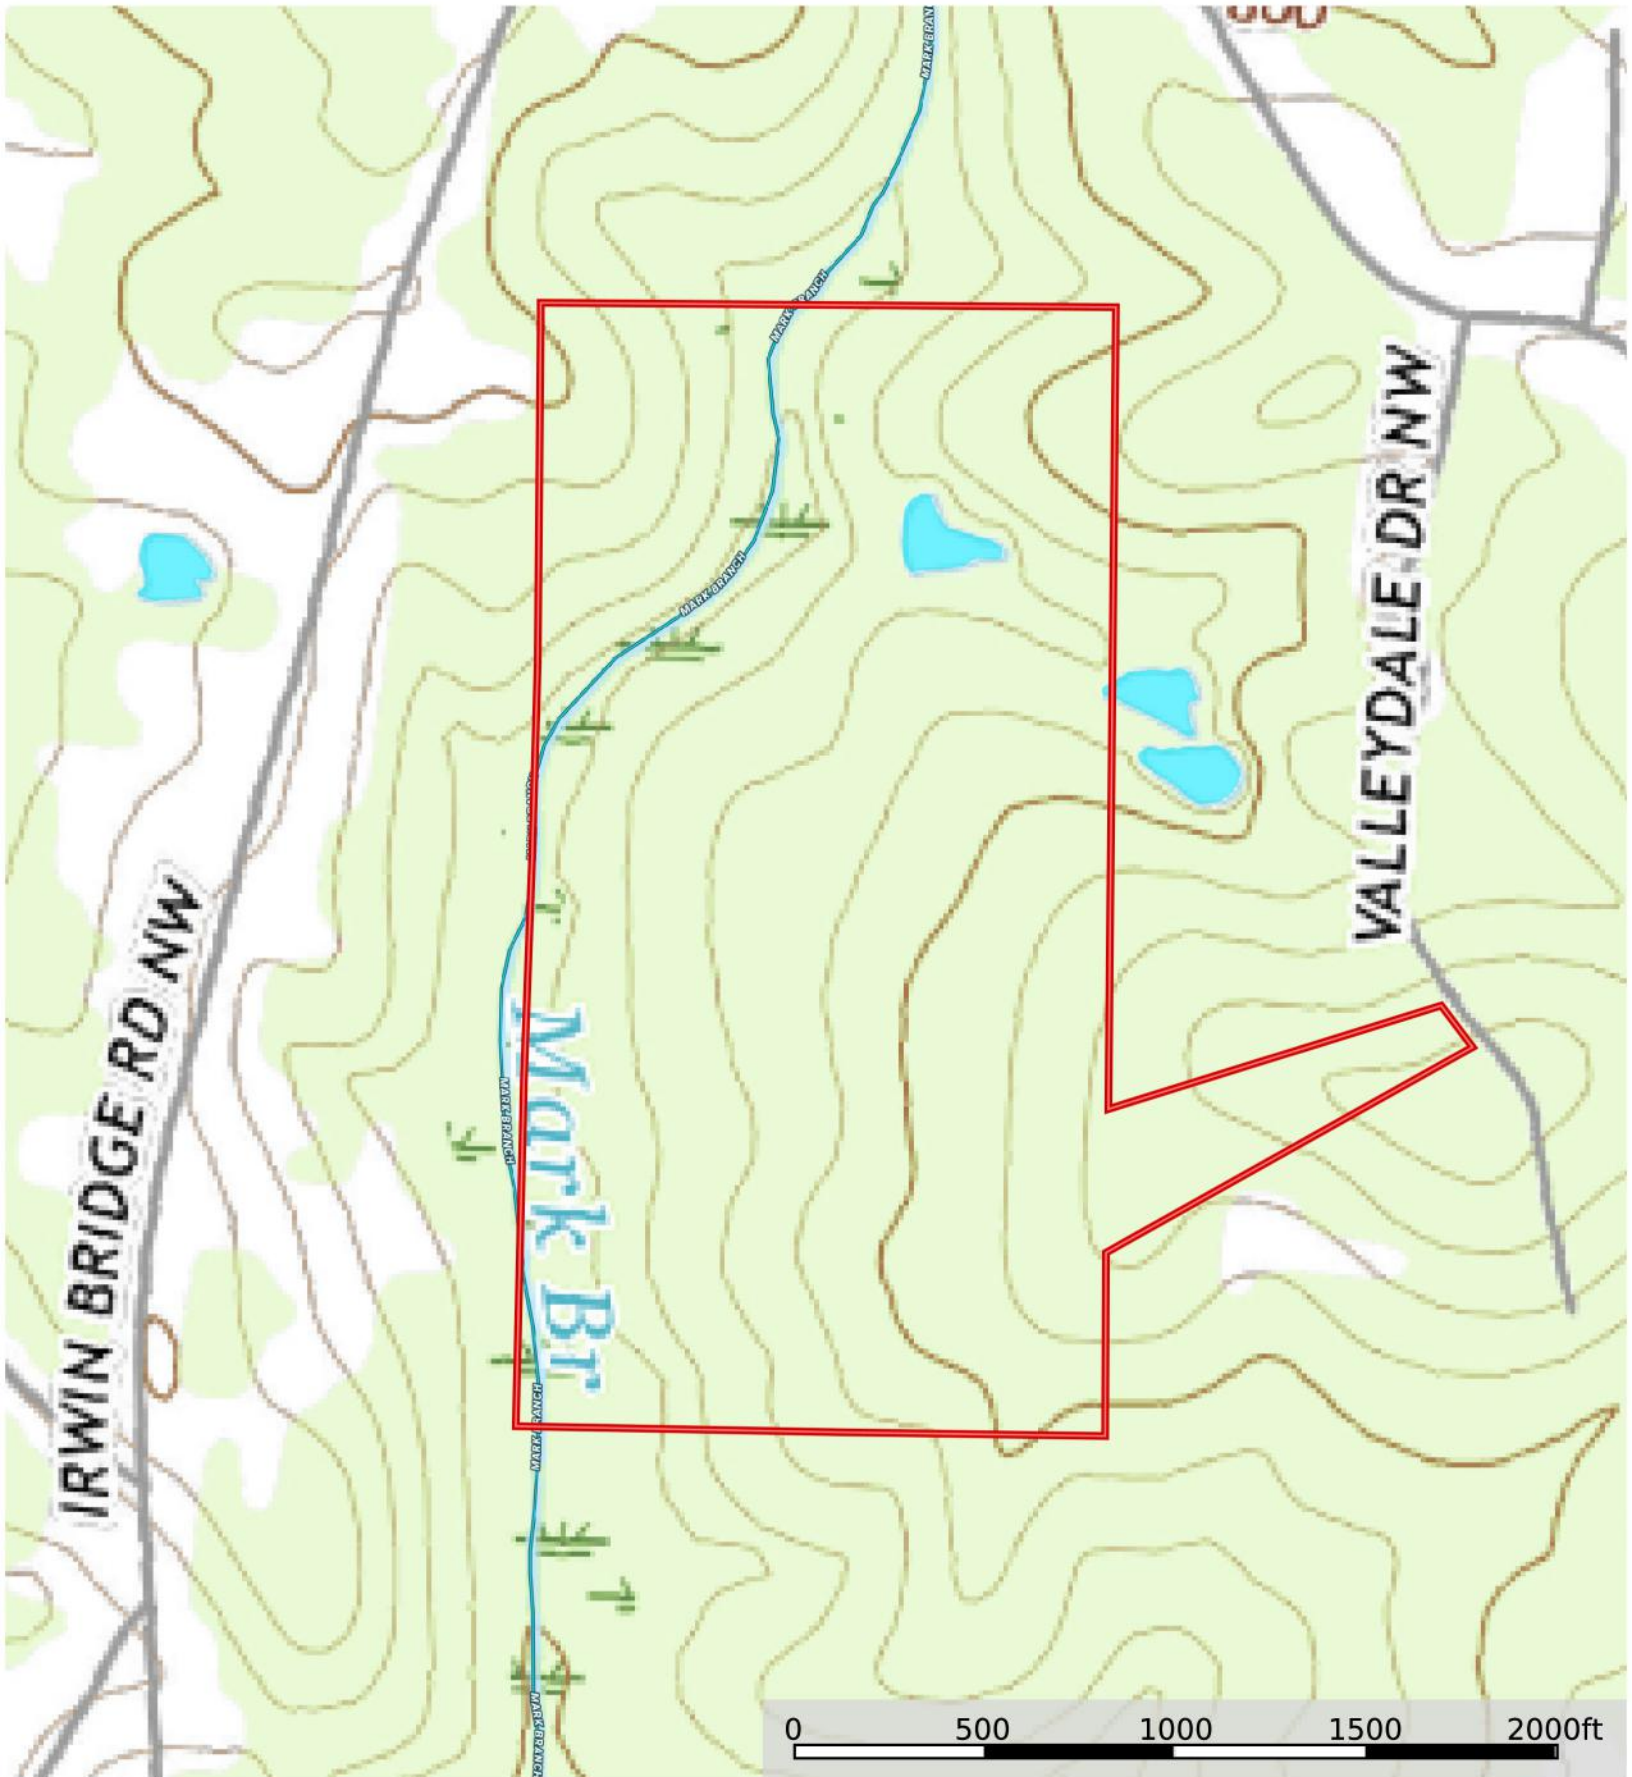

2606 NW Valleydale Drive - Topography Map

Rockdale County, Georgia, 107 AC +/-

- Boundary 11
- Stream, Intermittent
- River/Creek
- Water Body