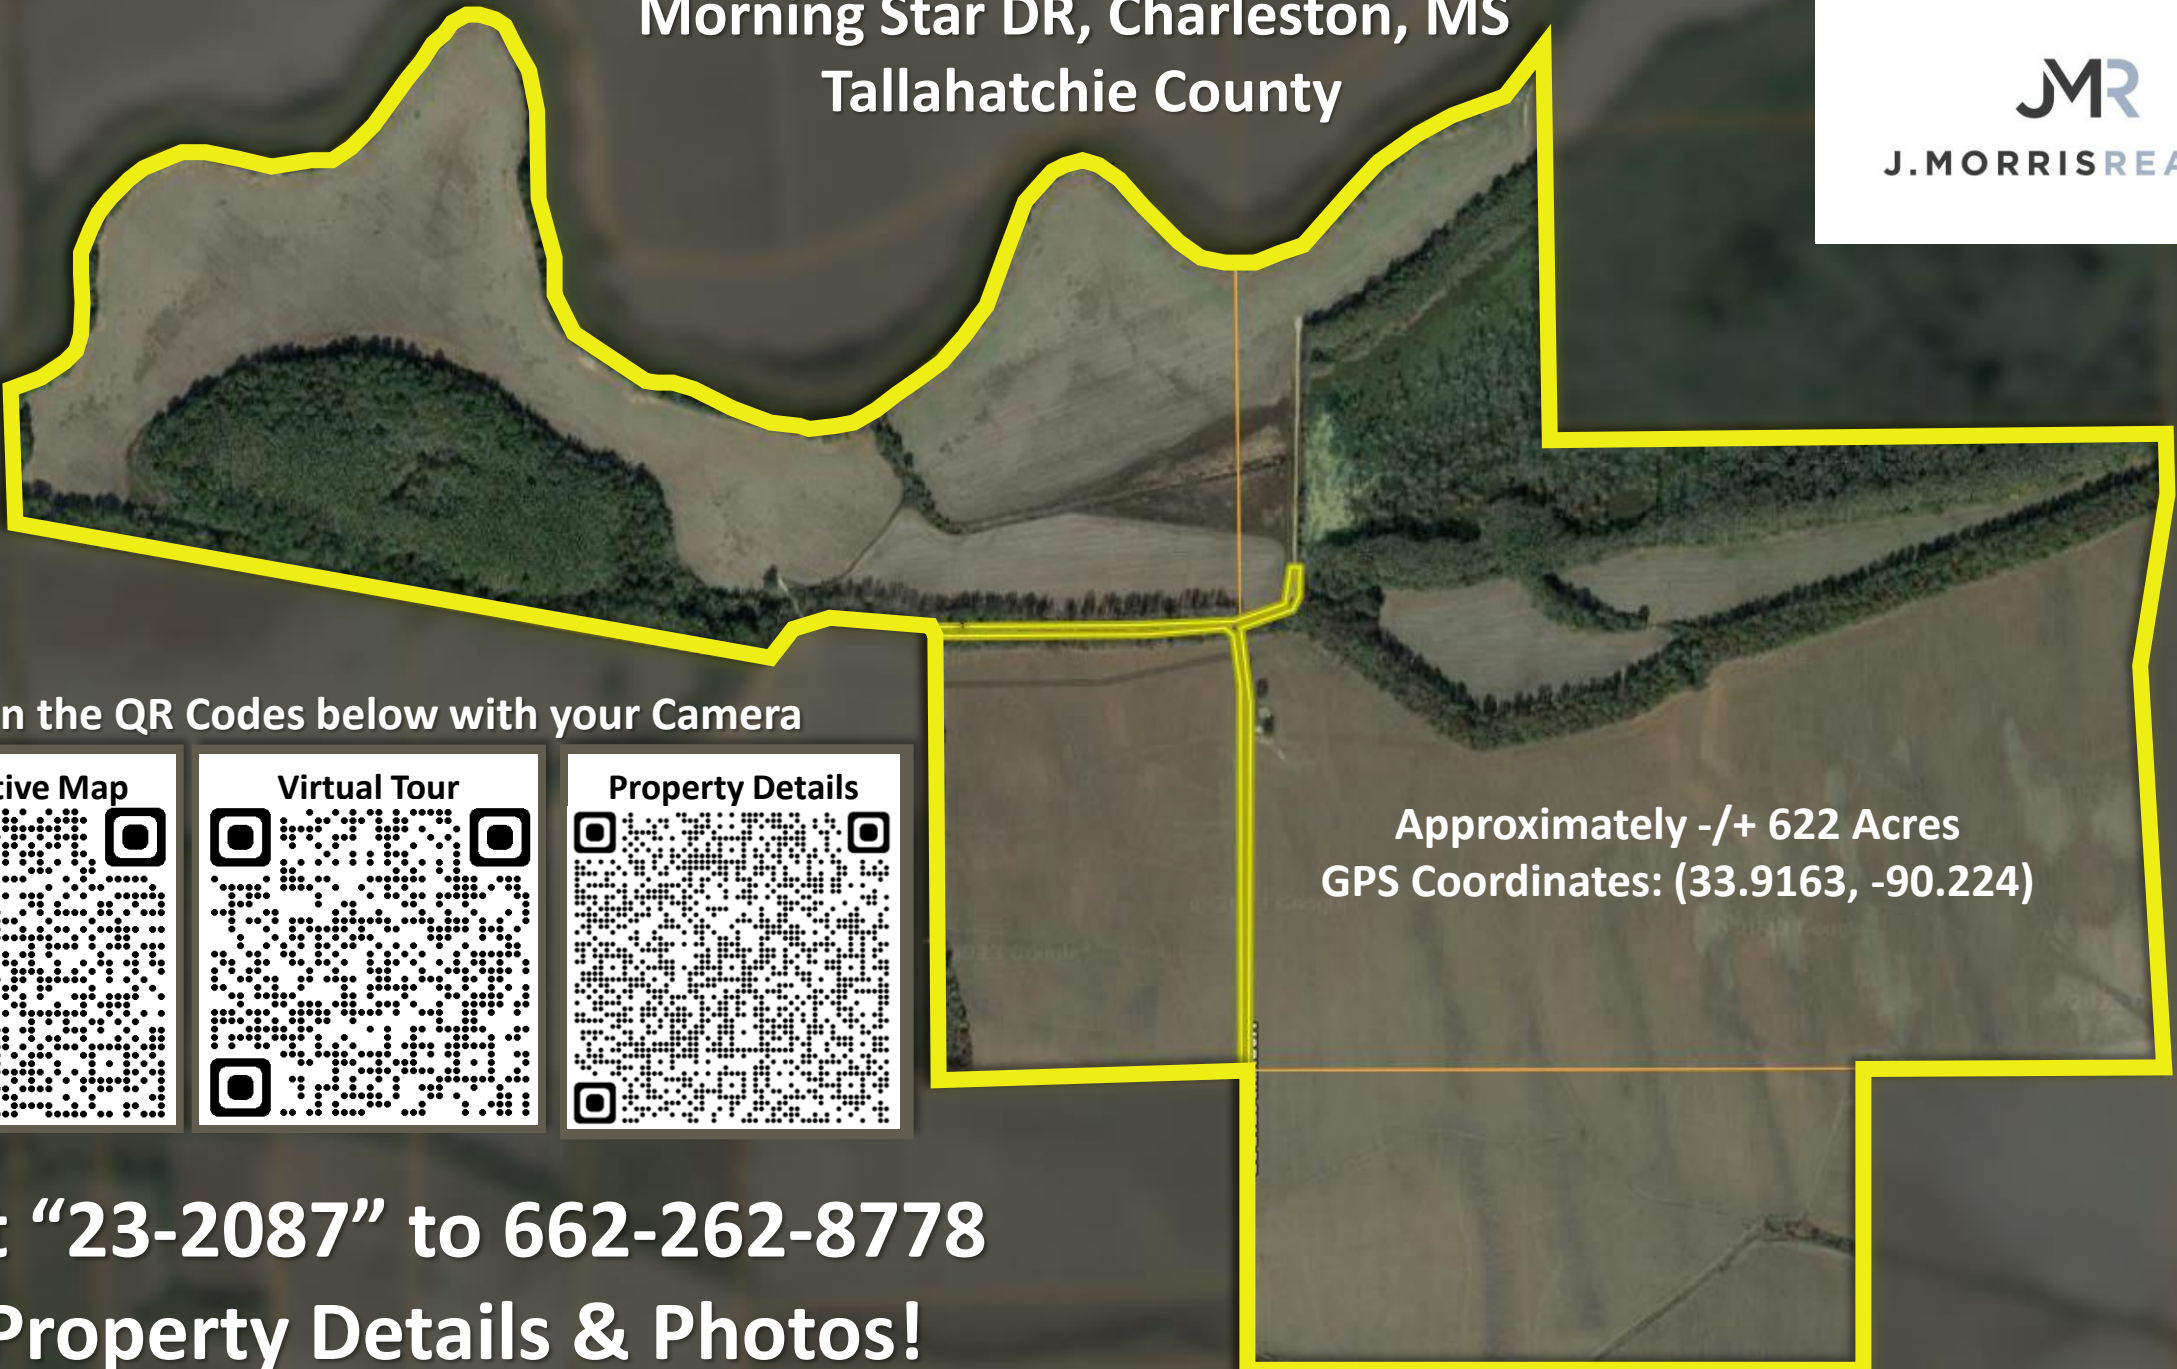

Morning Star DR, Charleston, MS
Tallahatchie County

Scan the QR Codes below with your Camera

Approximately +/- 622 Acres
GPS Coordinates: (33.9163, -90.224)

Text "23-2087" to 662-262-8778
for Property Details & Photos!