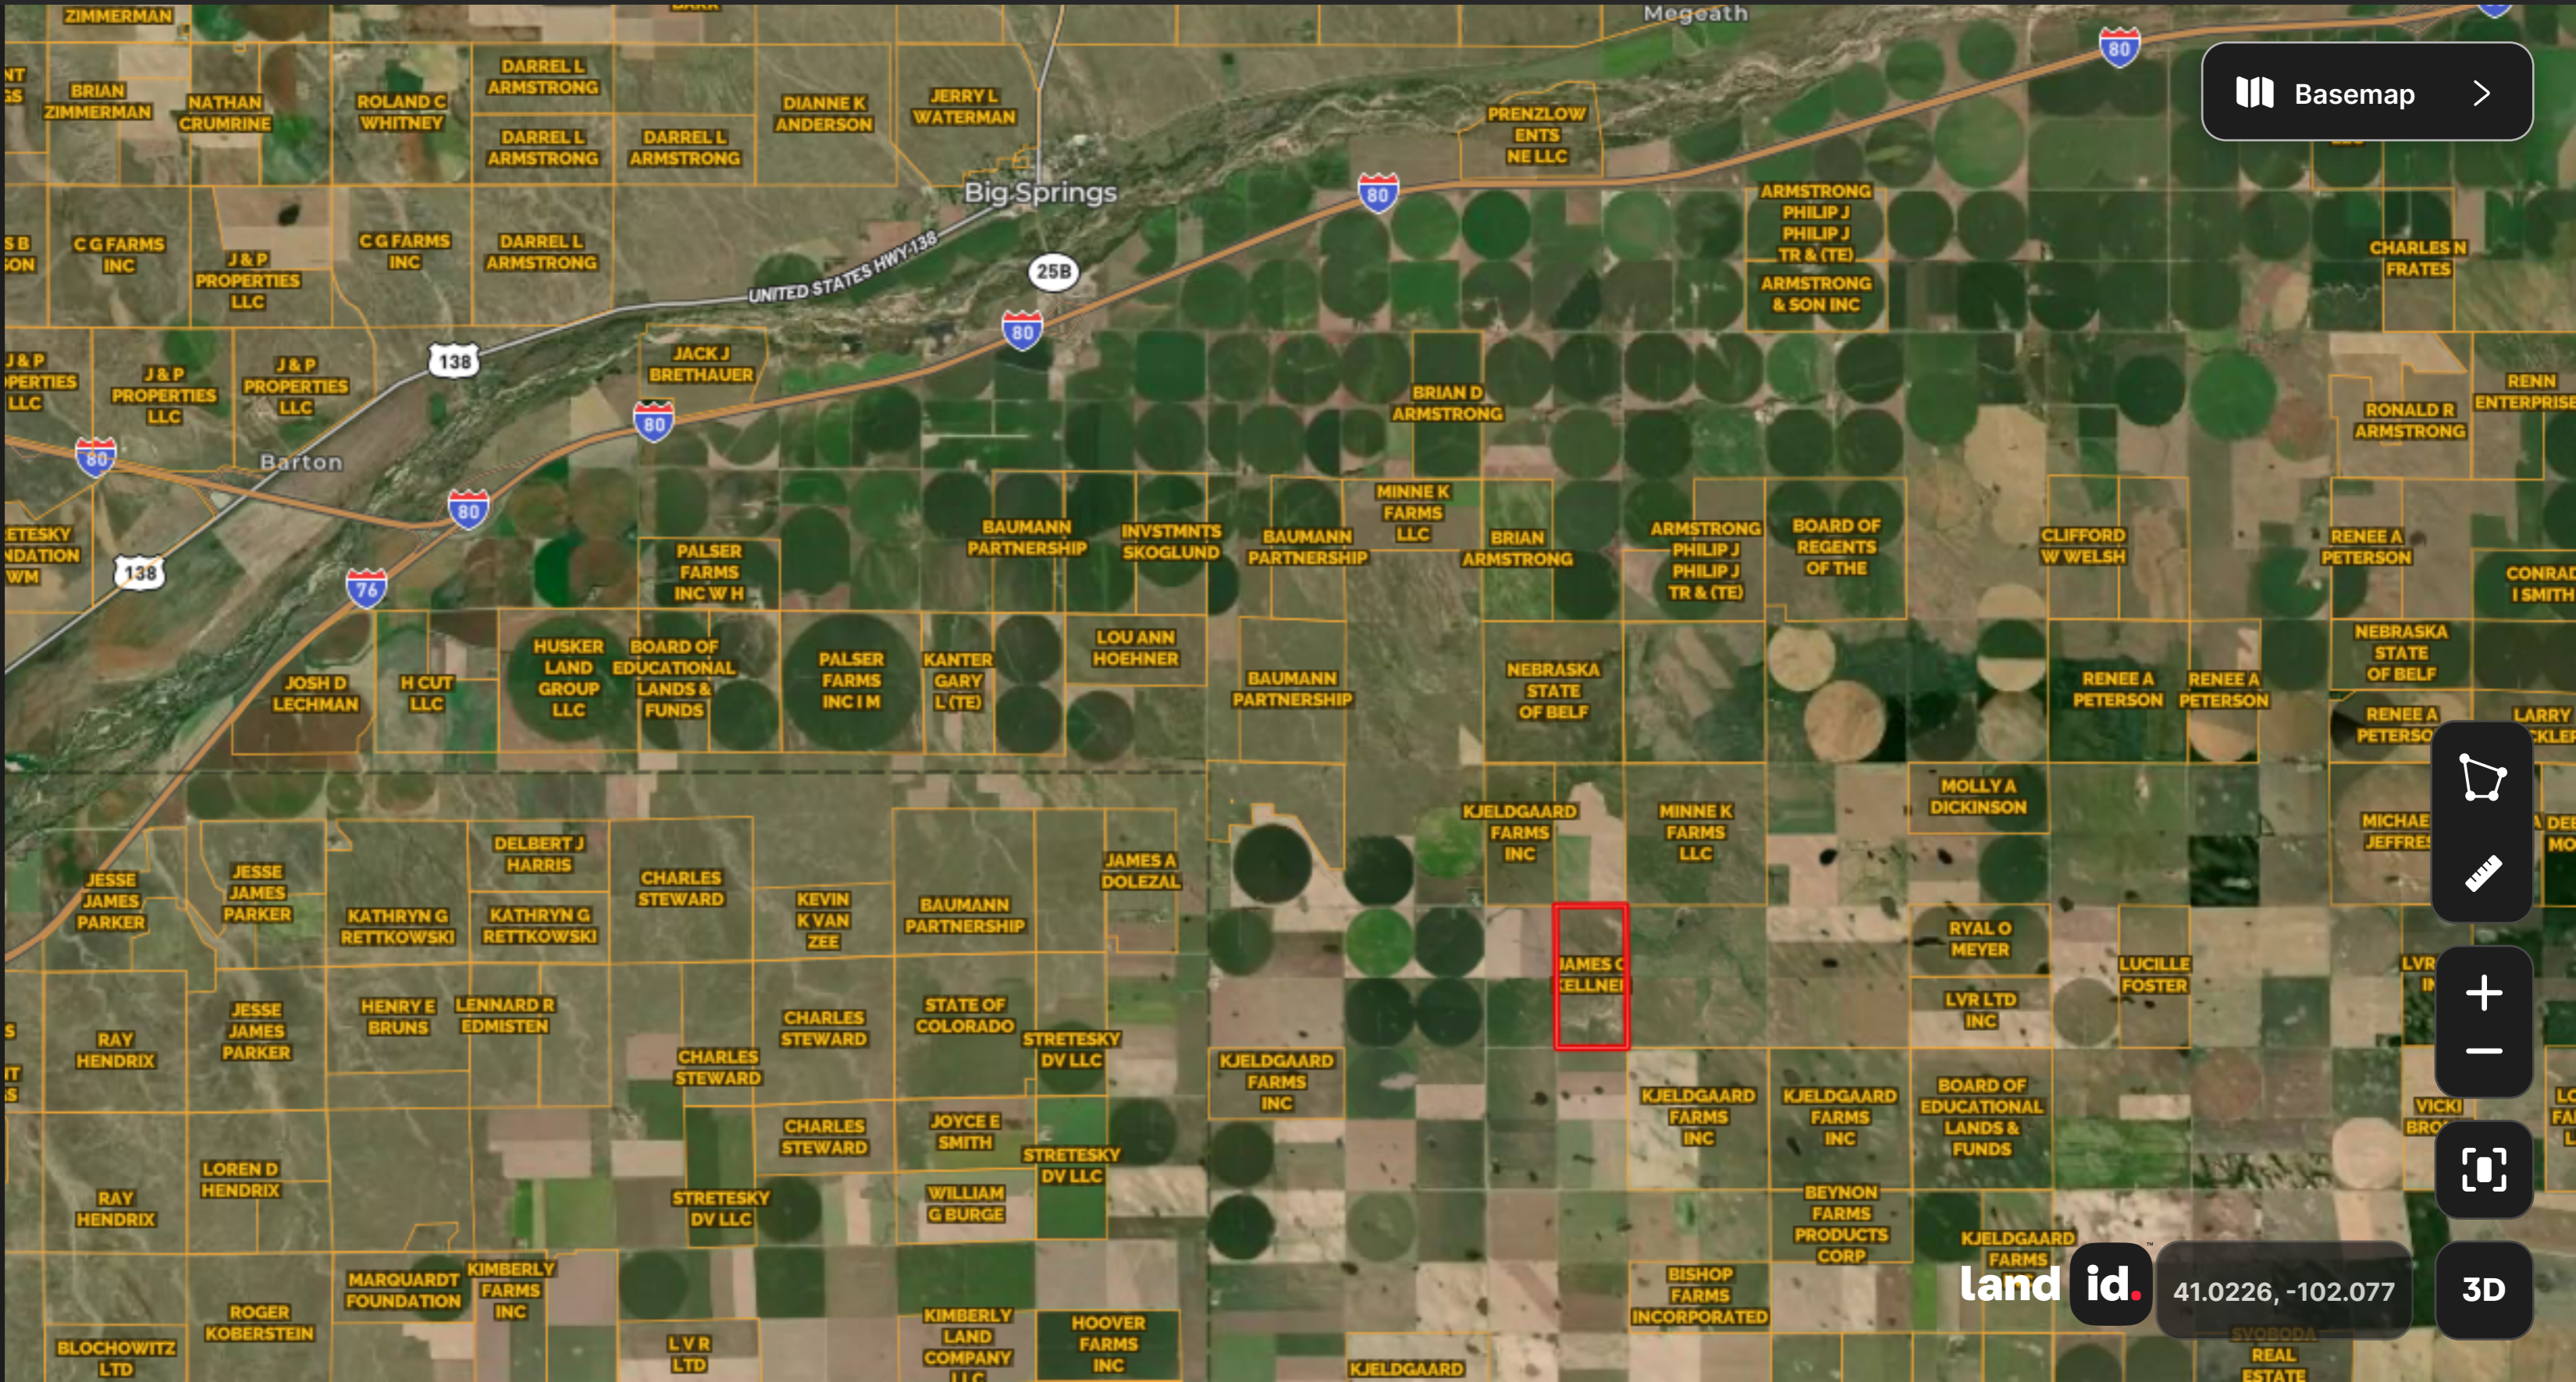

Map legend

View Tutorial

Contact

Nicholas Wells  
(308) 991-9544

[Email Us](#)

[Visit Our Website](#)

Basemap

Map navigation controls including a location pin, a square with a dot, a pencil, a plus sign, a minus sign, a square with a circle, and a 3D icon.

land id. 41.0226, -102.077

3D