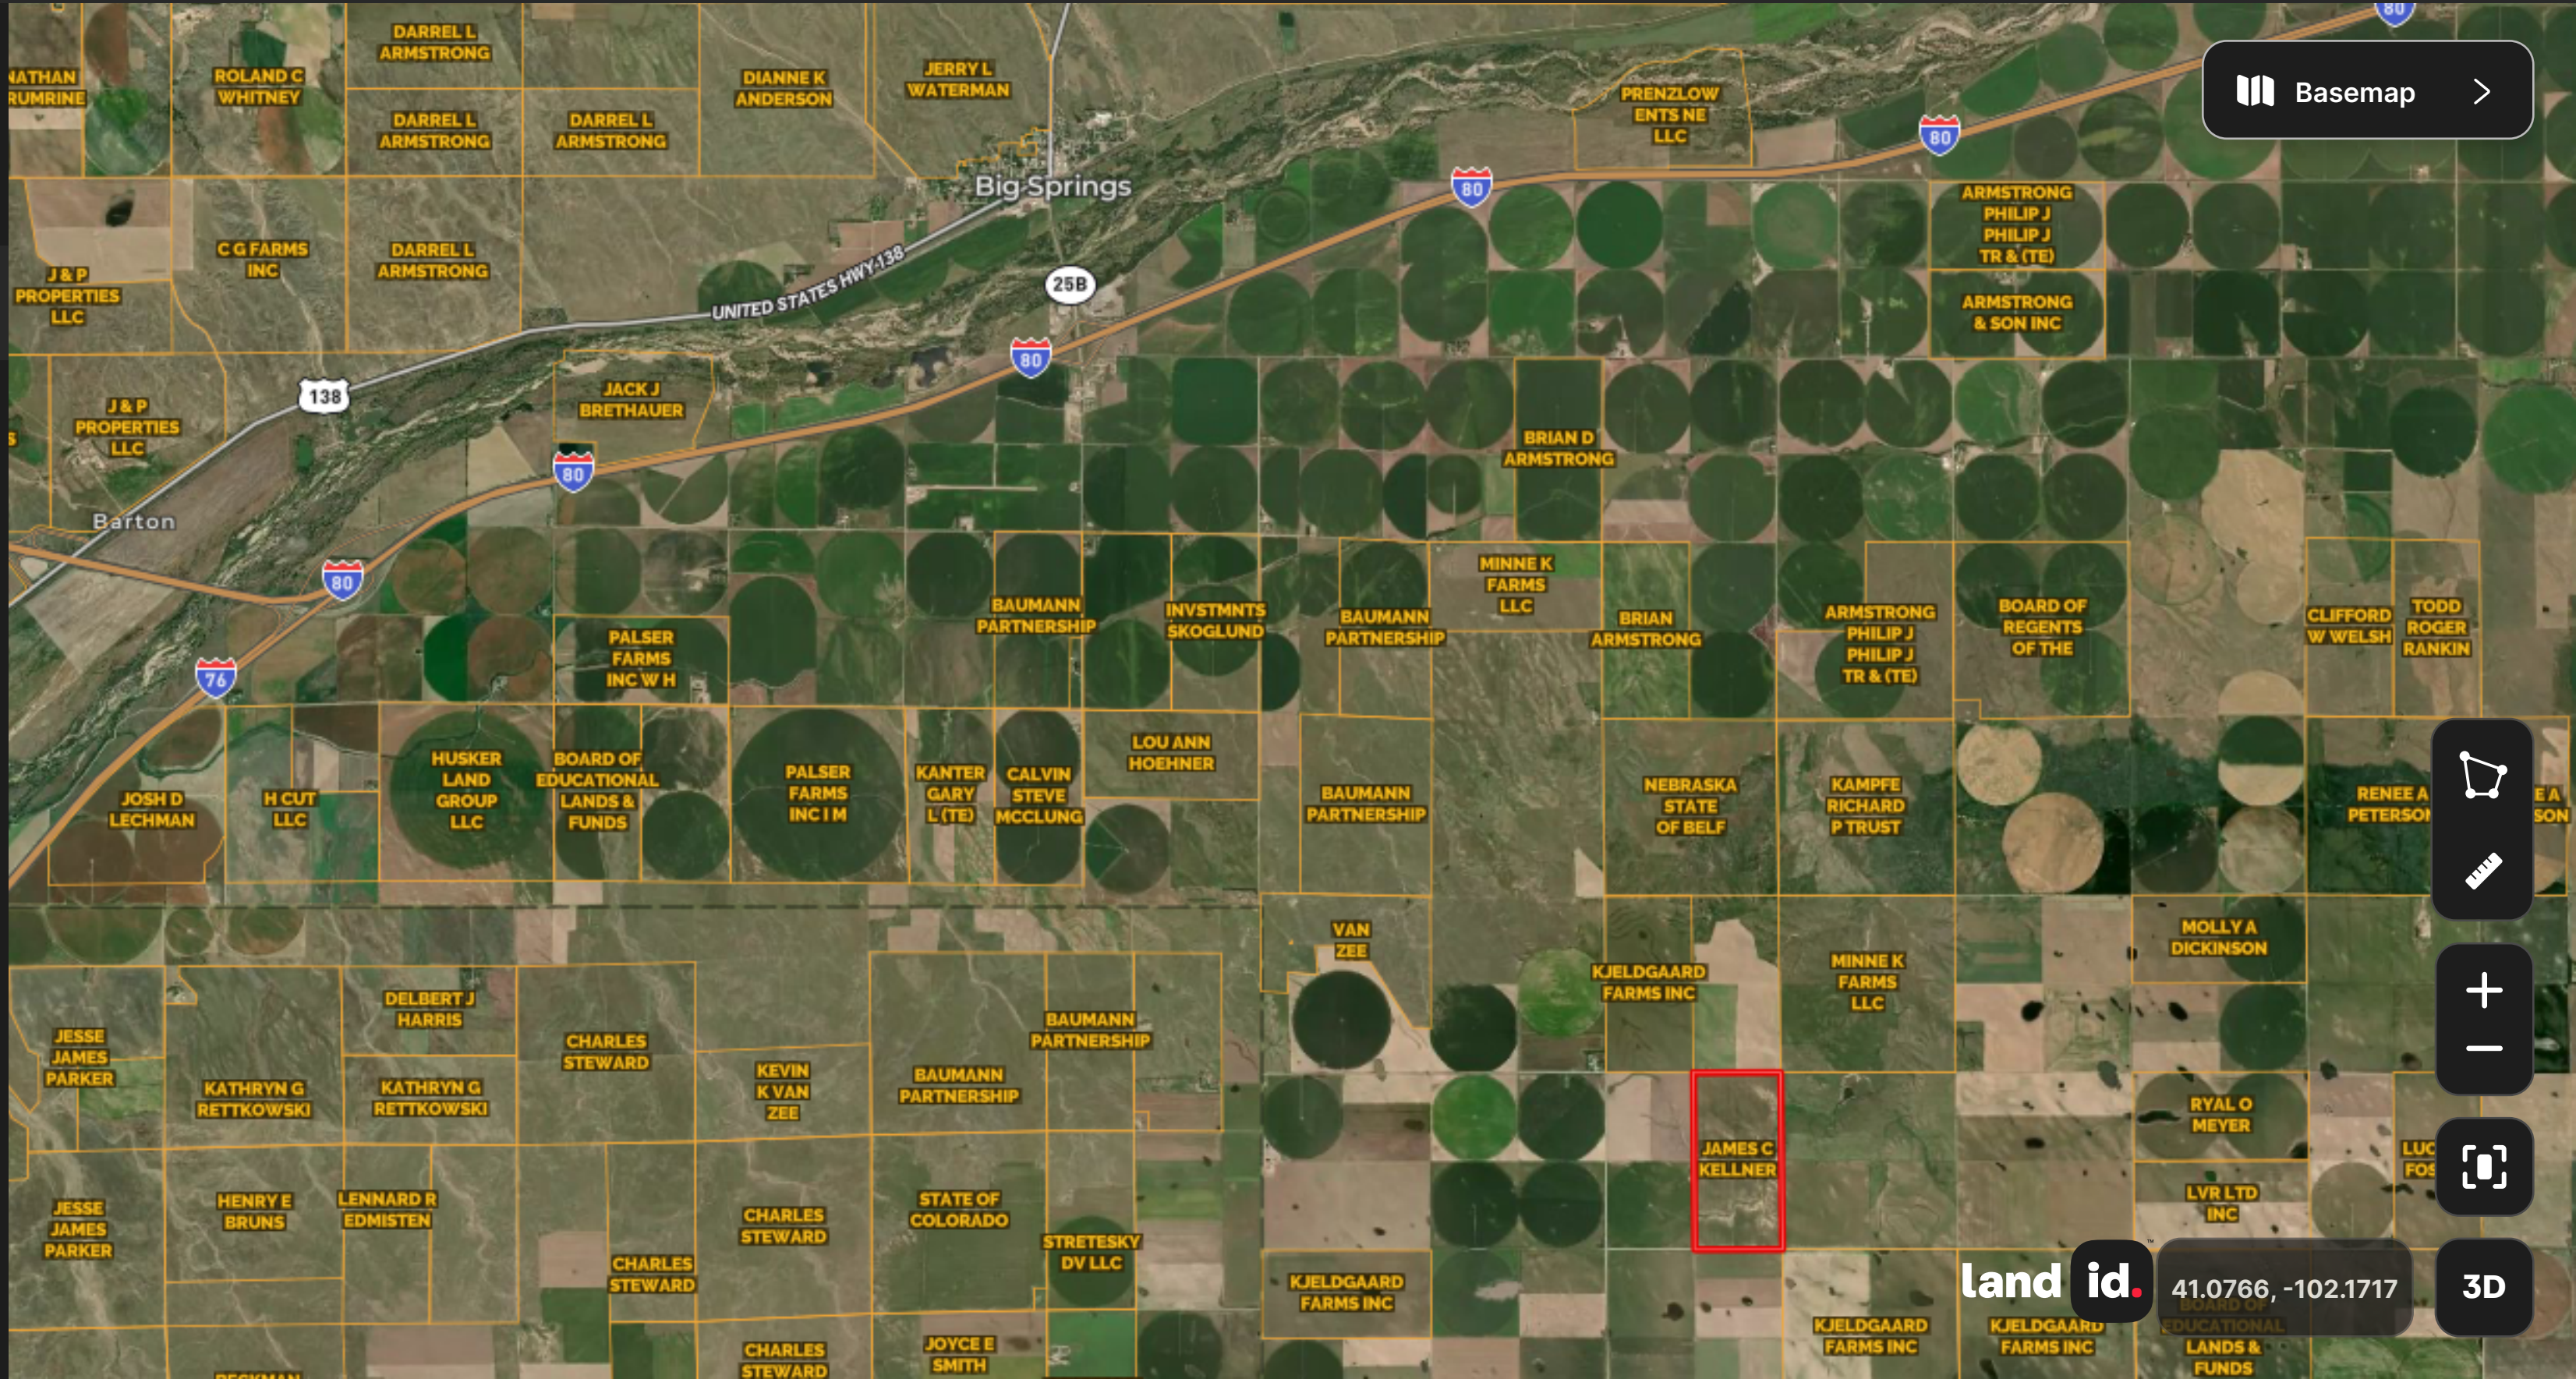

Map legend

View Tutorial

Contact

Nicholas Wells
(308) 991-9544

[Email Us](#)

[Visit Our Website](#)

Basemap >

Map navigation controls including a location pin icon, a measurement tool icon, a zoom in (+) and zoom out (-) button, a full screen icon, and a 3D view button.

land id. 41.0766, -102.1717