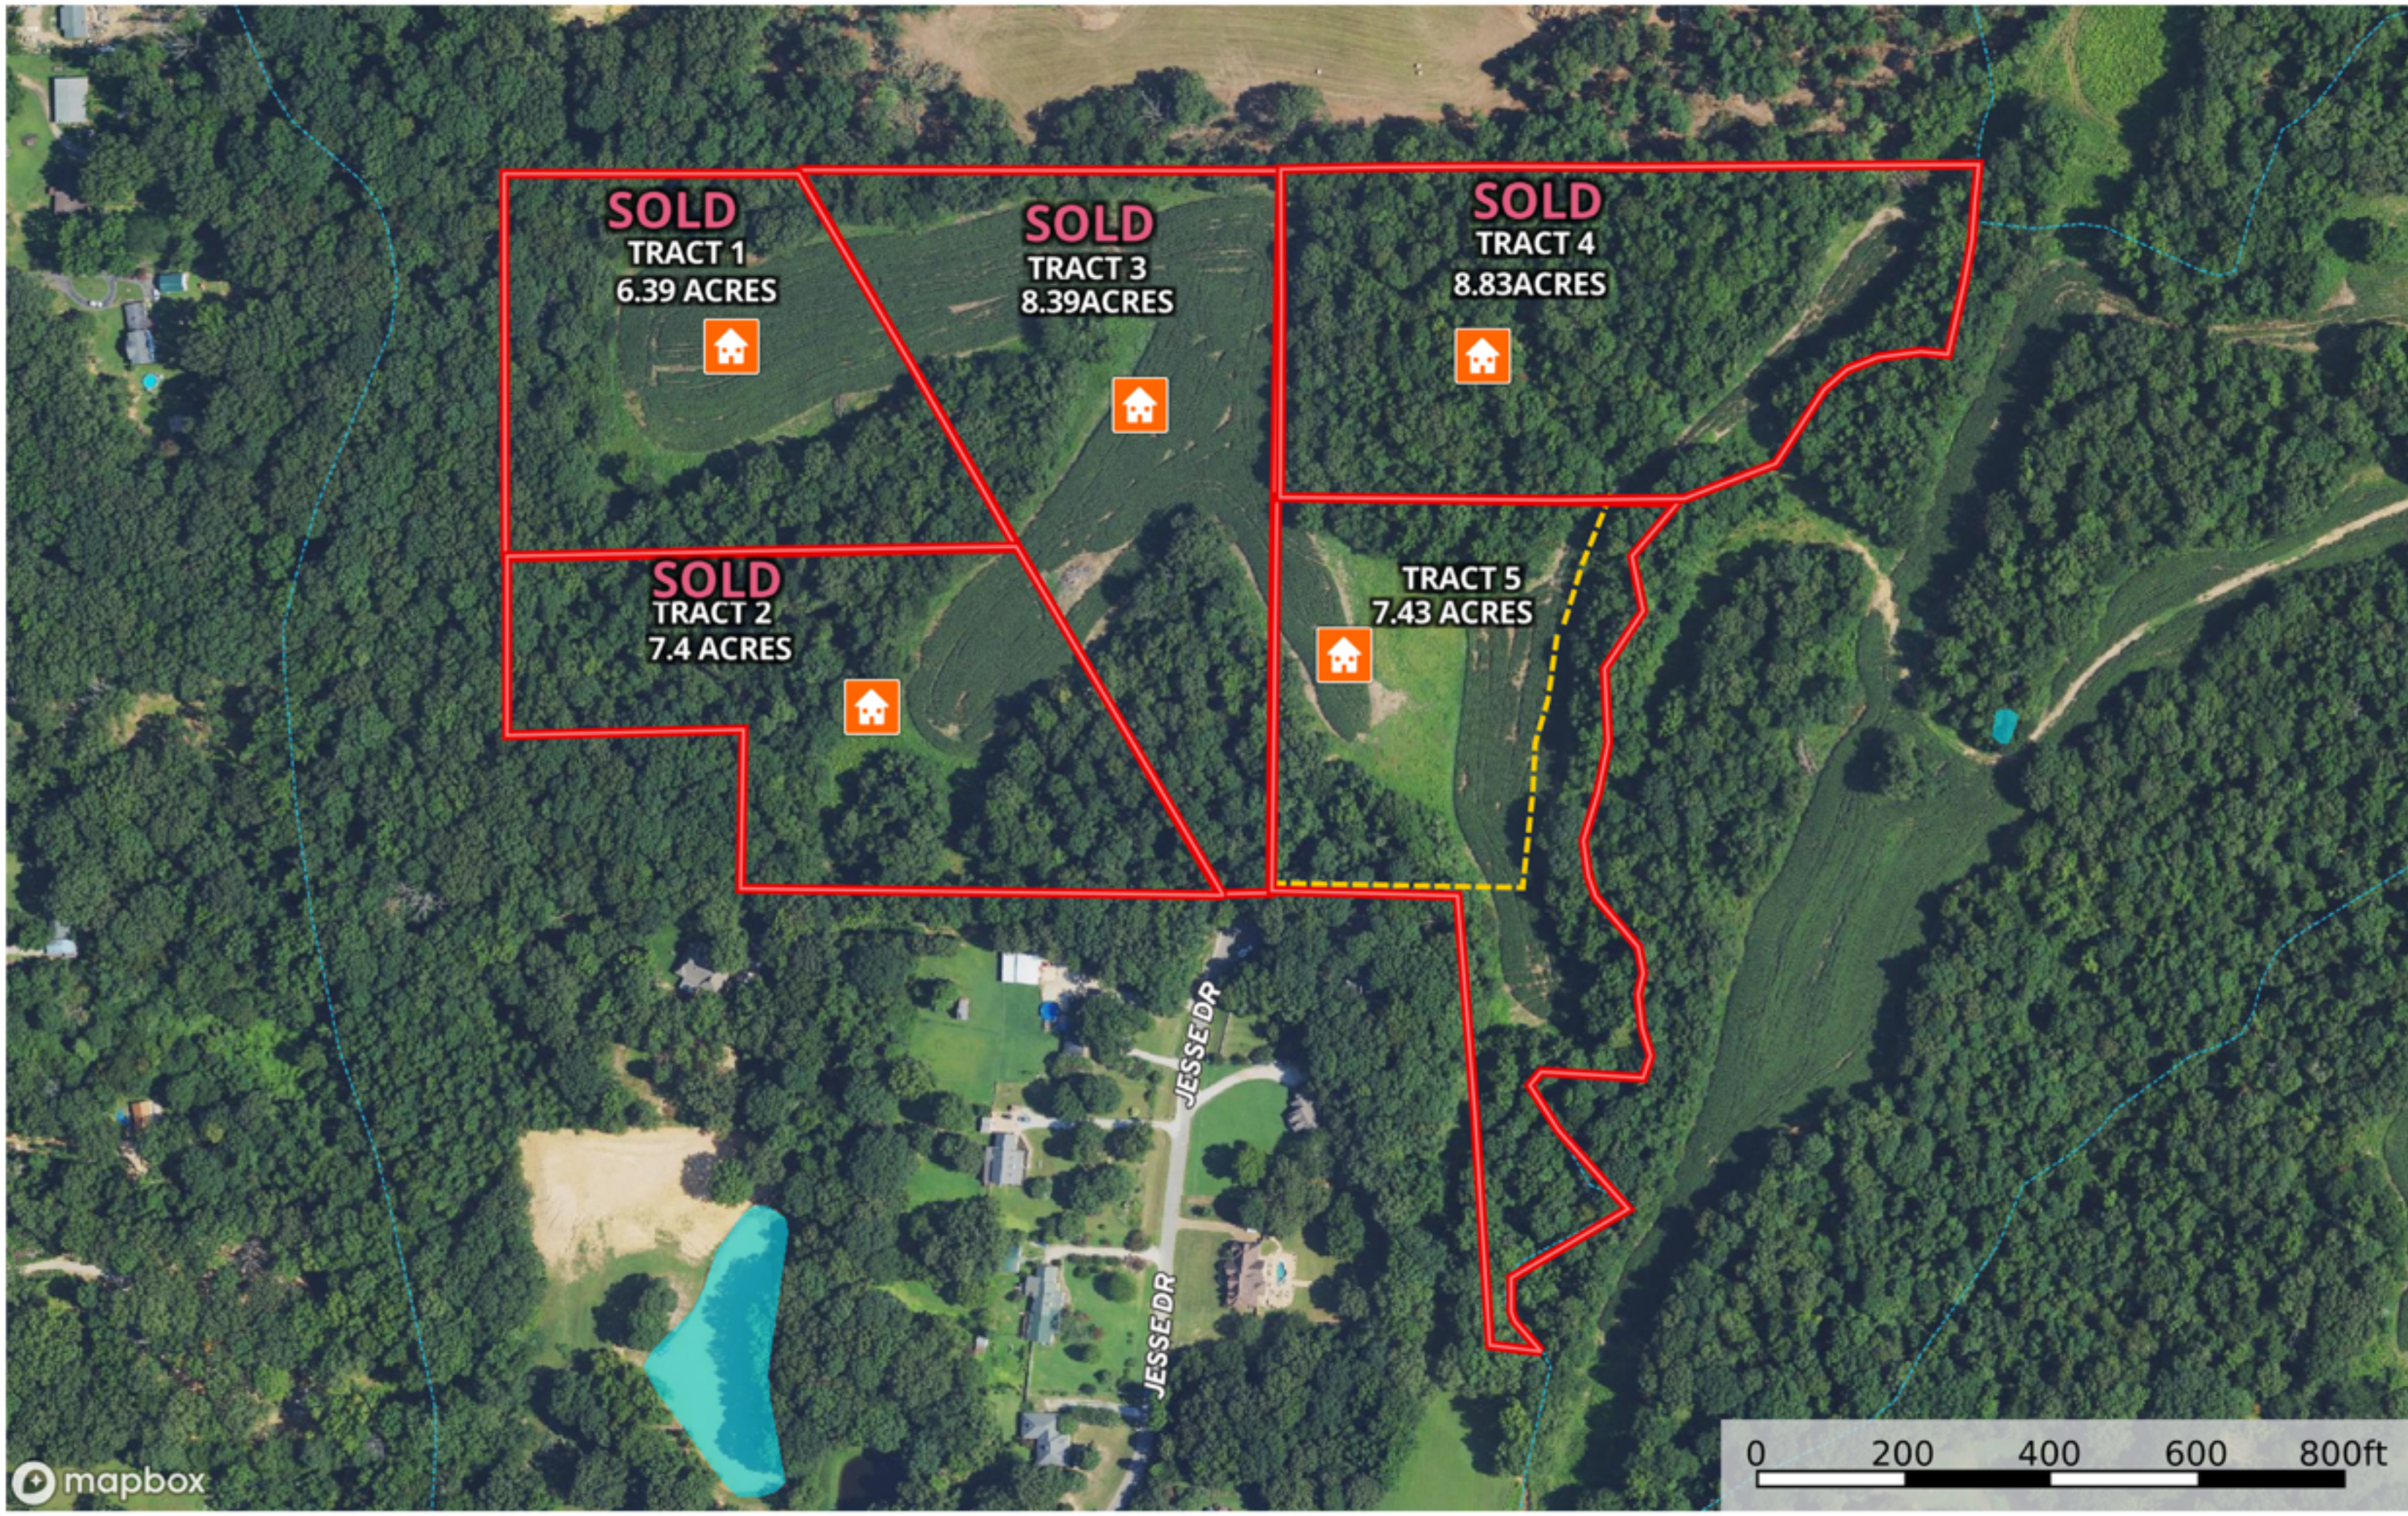

# Jesse 5 Tracts Surveyed

Marshall County, Mississippi, AC +/-

mapbox

House    Road / Trail    Boundary    Stream, Intermittent    River/Creek    Water Body