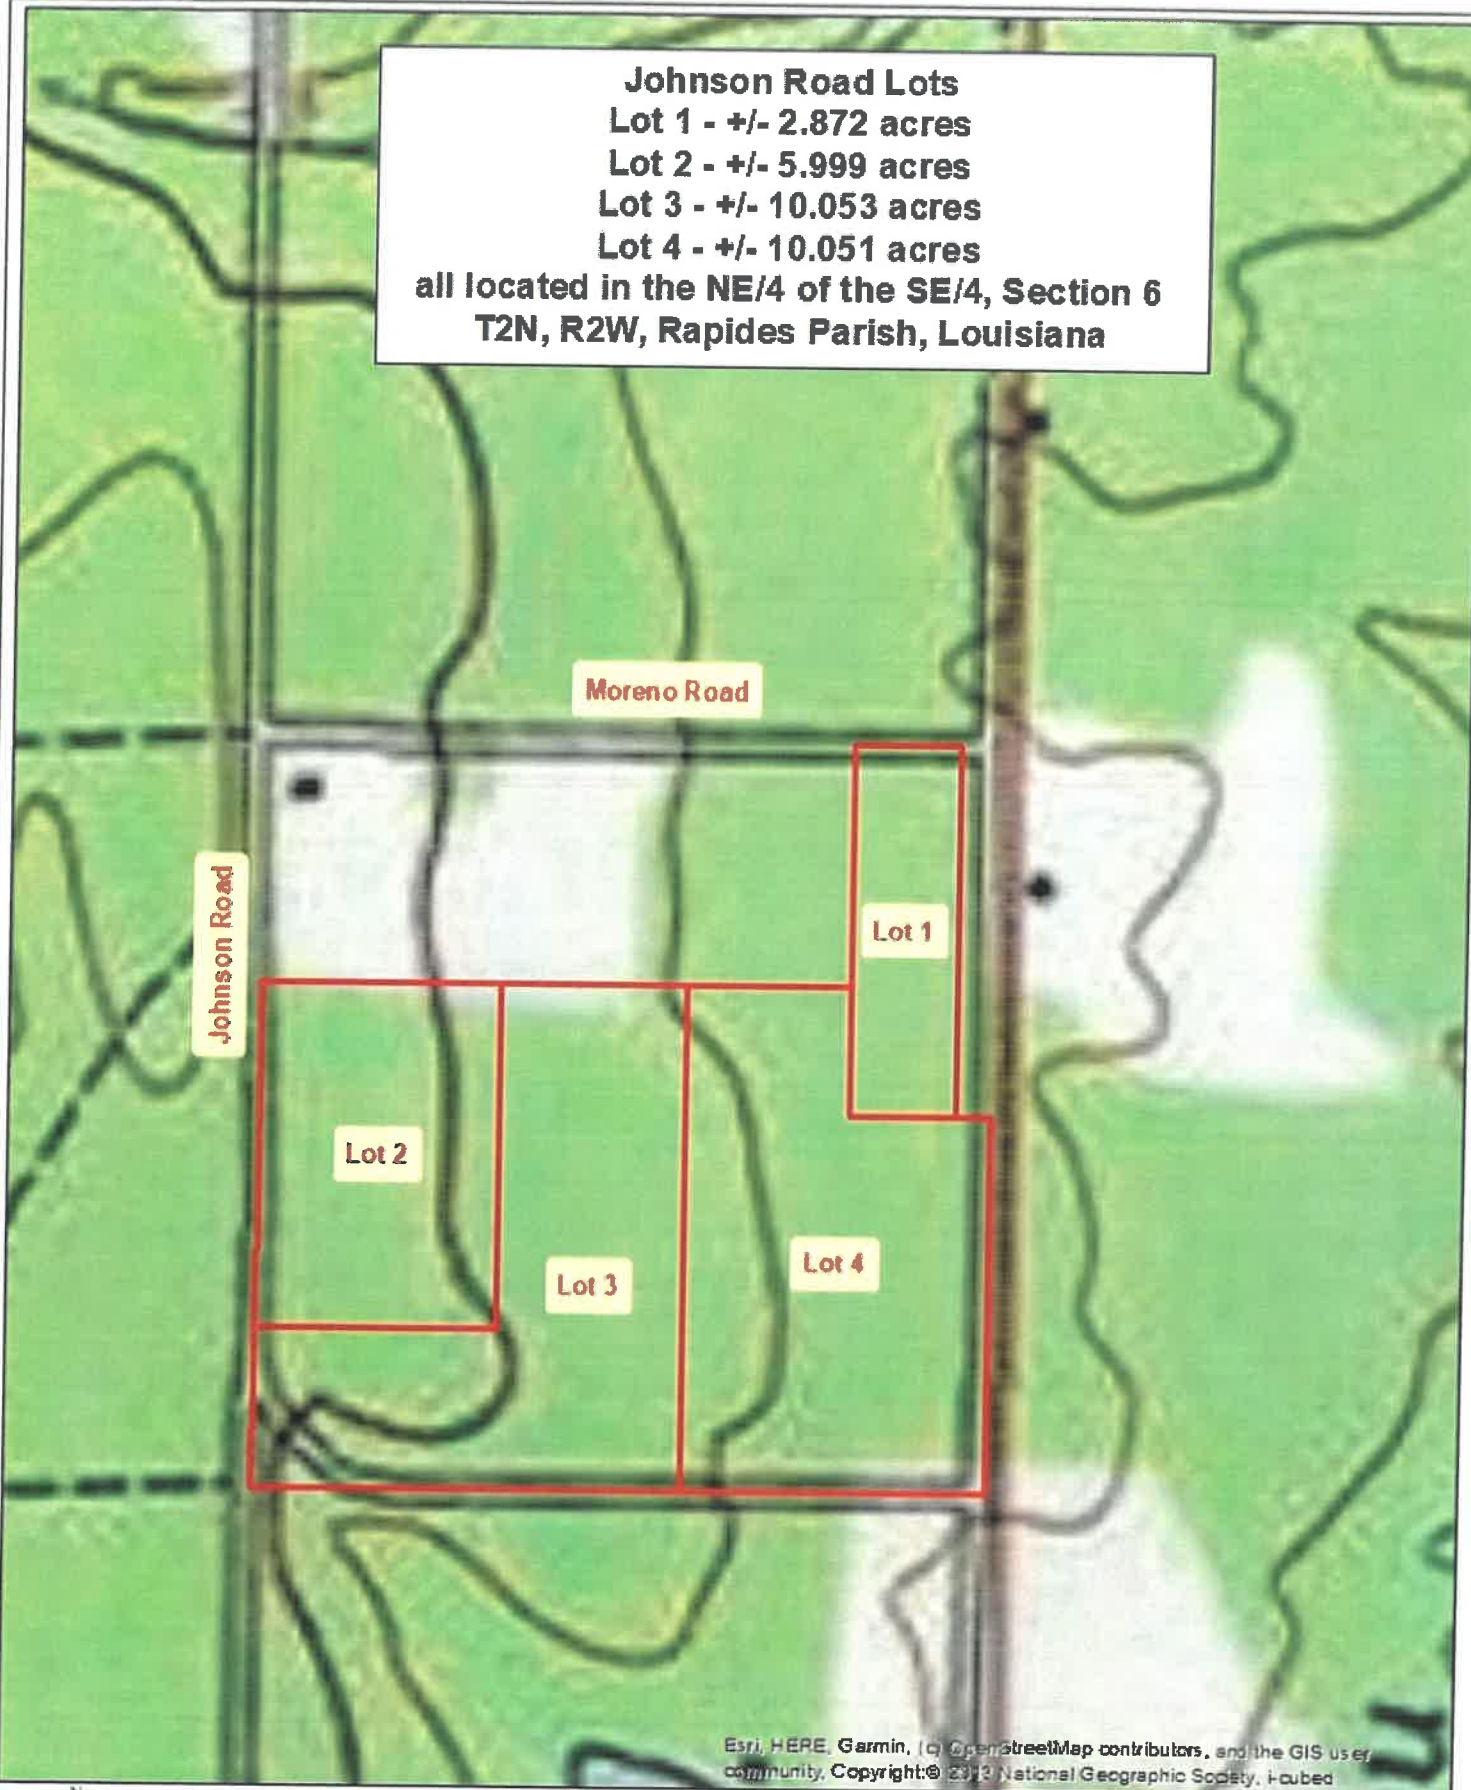

Johnson Road Lots
Lot 1 - +/- 2.872 acres
Lot 2 - +/- 5.999 acres
Lot 3 - +/- 10.053 acres
Lot 4 - +/- 10.051 acres
all located in the NE/4 of the SE/4, Section 6
T2N, R2W, Rapides Parish, Louisiana

Esri, HERE, Garmin, (c) OpenStreetMap contributors, and the GIS user community, Copyright: © 2012 National Geographic Society, i-cubed

1 inch = 330 feet

**Baker Land & Timber
Management, Inc.**
P.O. Box 5624
Alexandria, LA 71307
Date: 2/22/2024