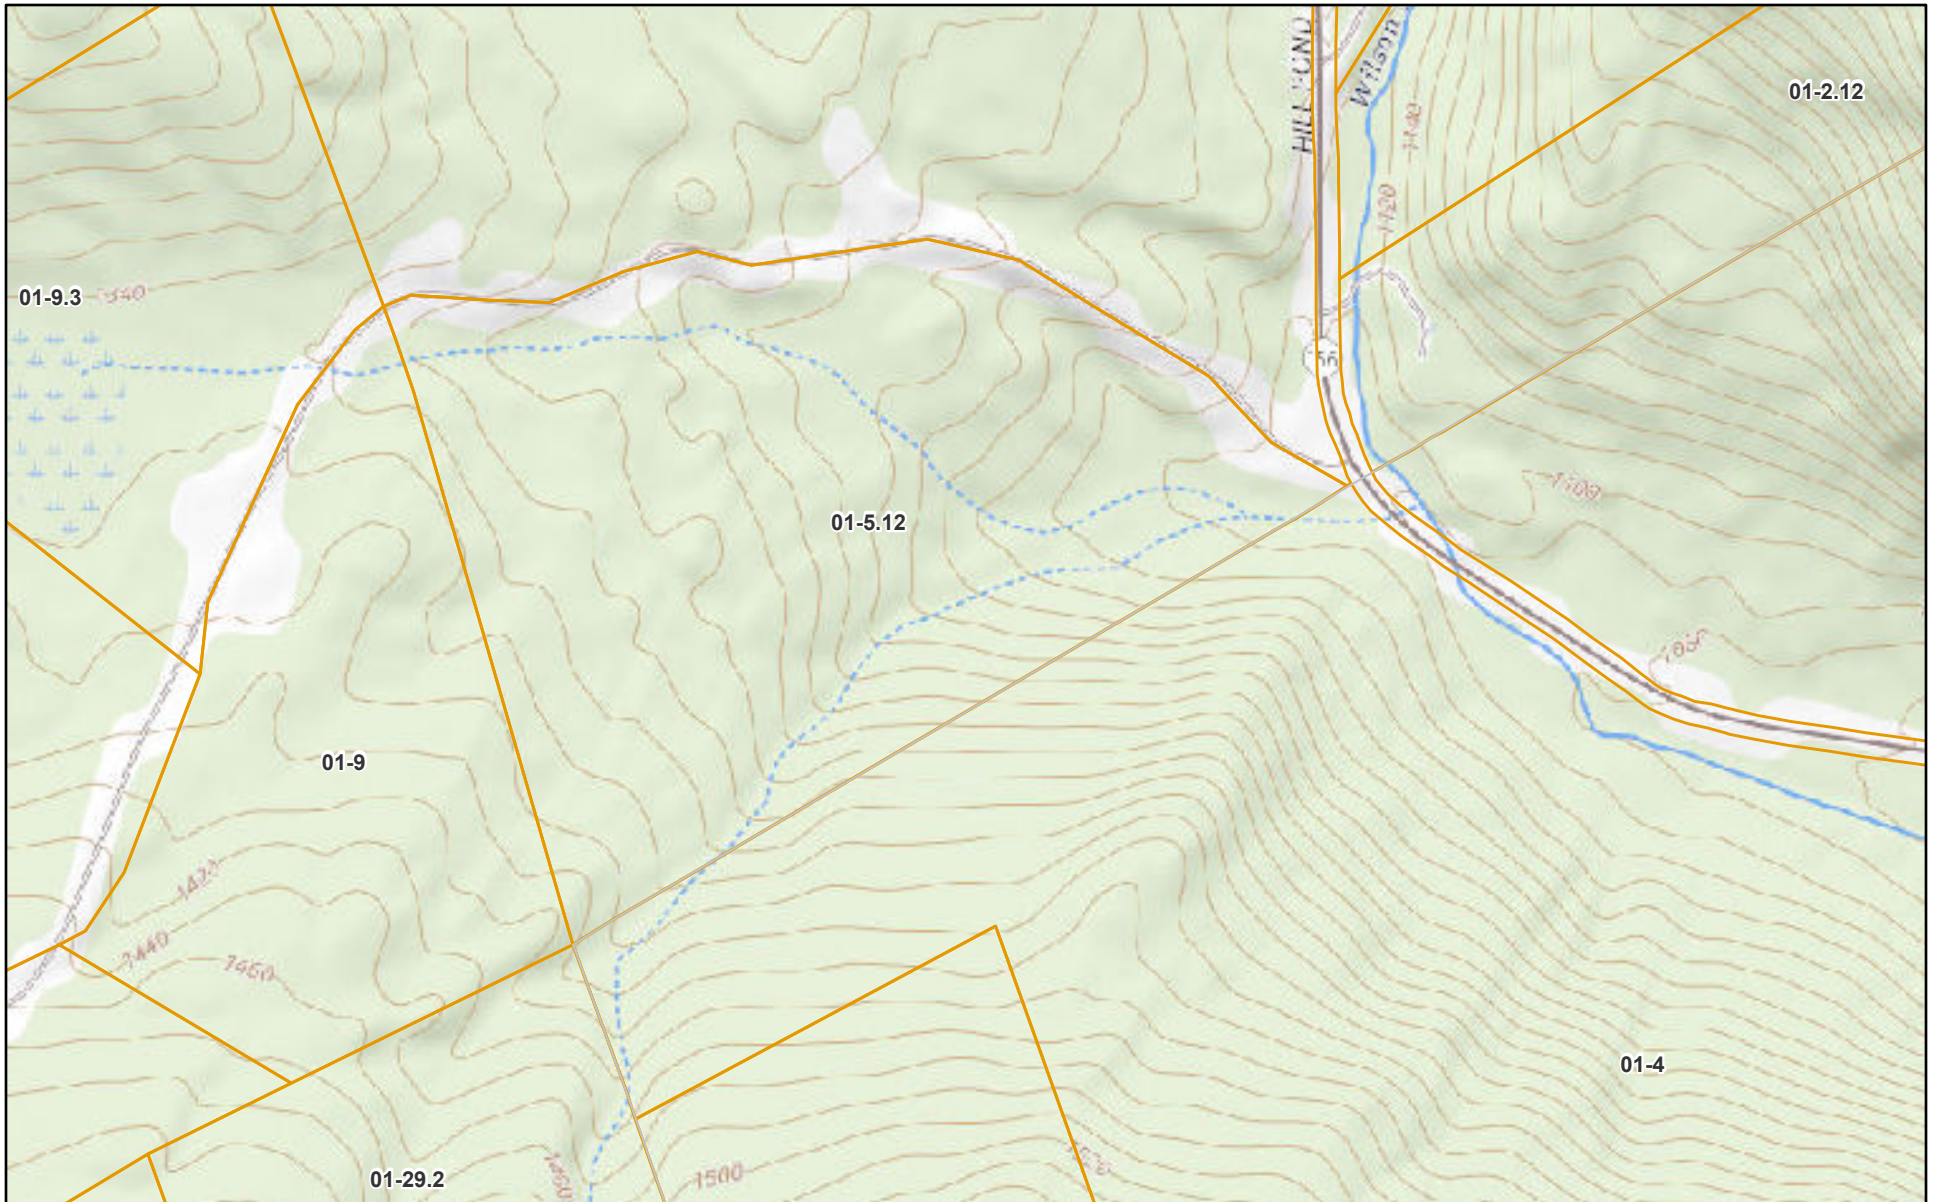

Johnson Perkins

3/9/2023, 1:39:44 PM

☐ Maine Towns

☐ Unorganized Territory Parcels

1:9,028

0 0.05 0.1 0.2 mi

0 0.07 0.15 0.3 km

USGS The National Map: National Boundaries Dataset, 3DEP Elevation Program, Geographic Names Information System, National Hydrography

Maine Land Use Planning Commission

2018