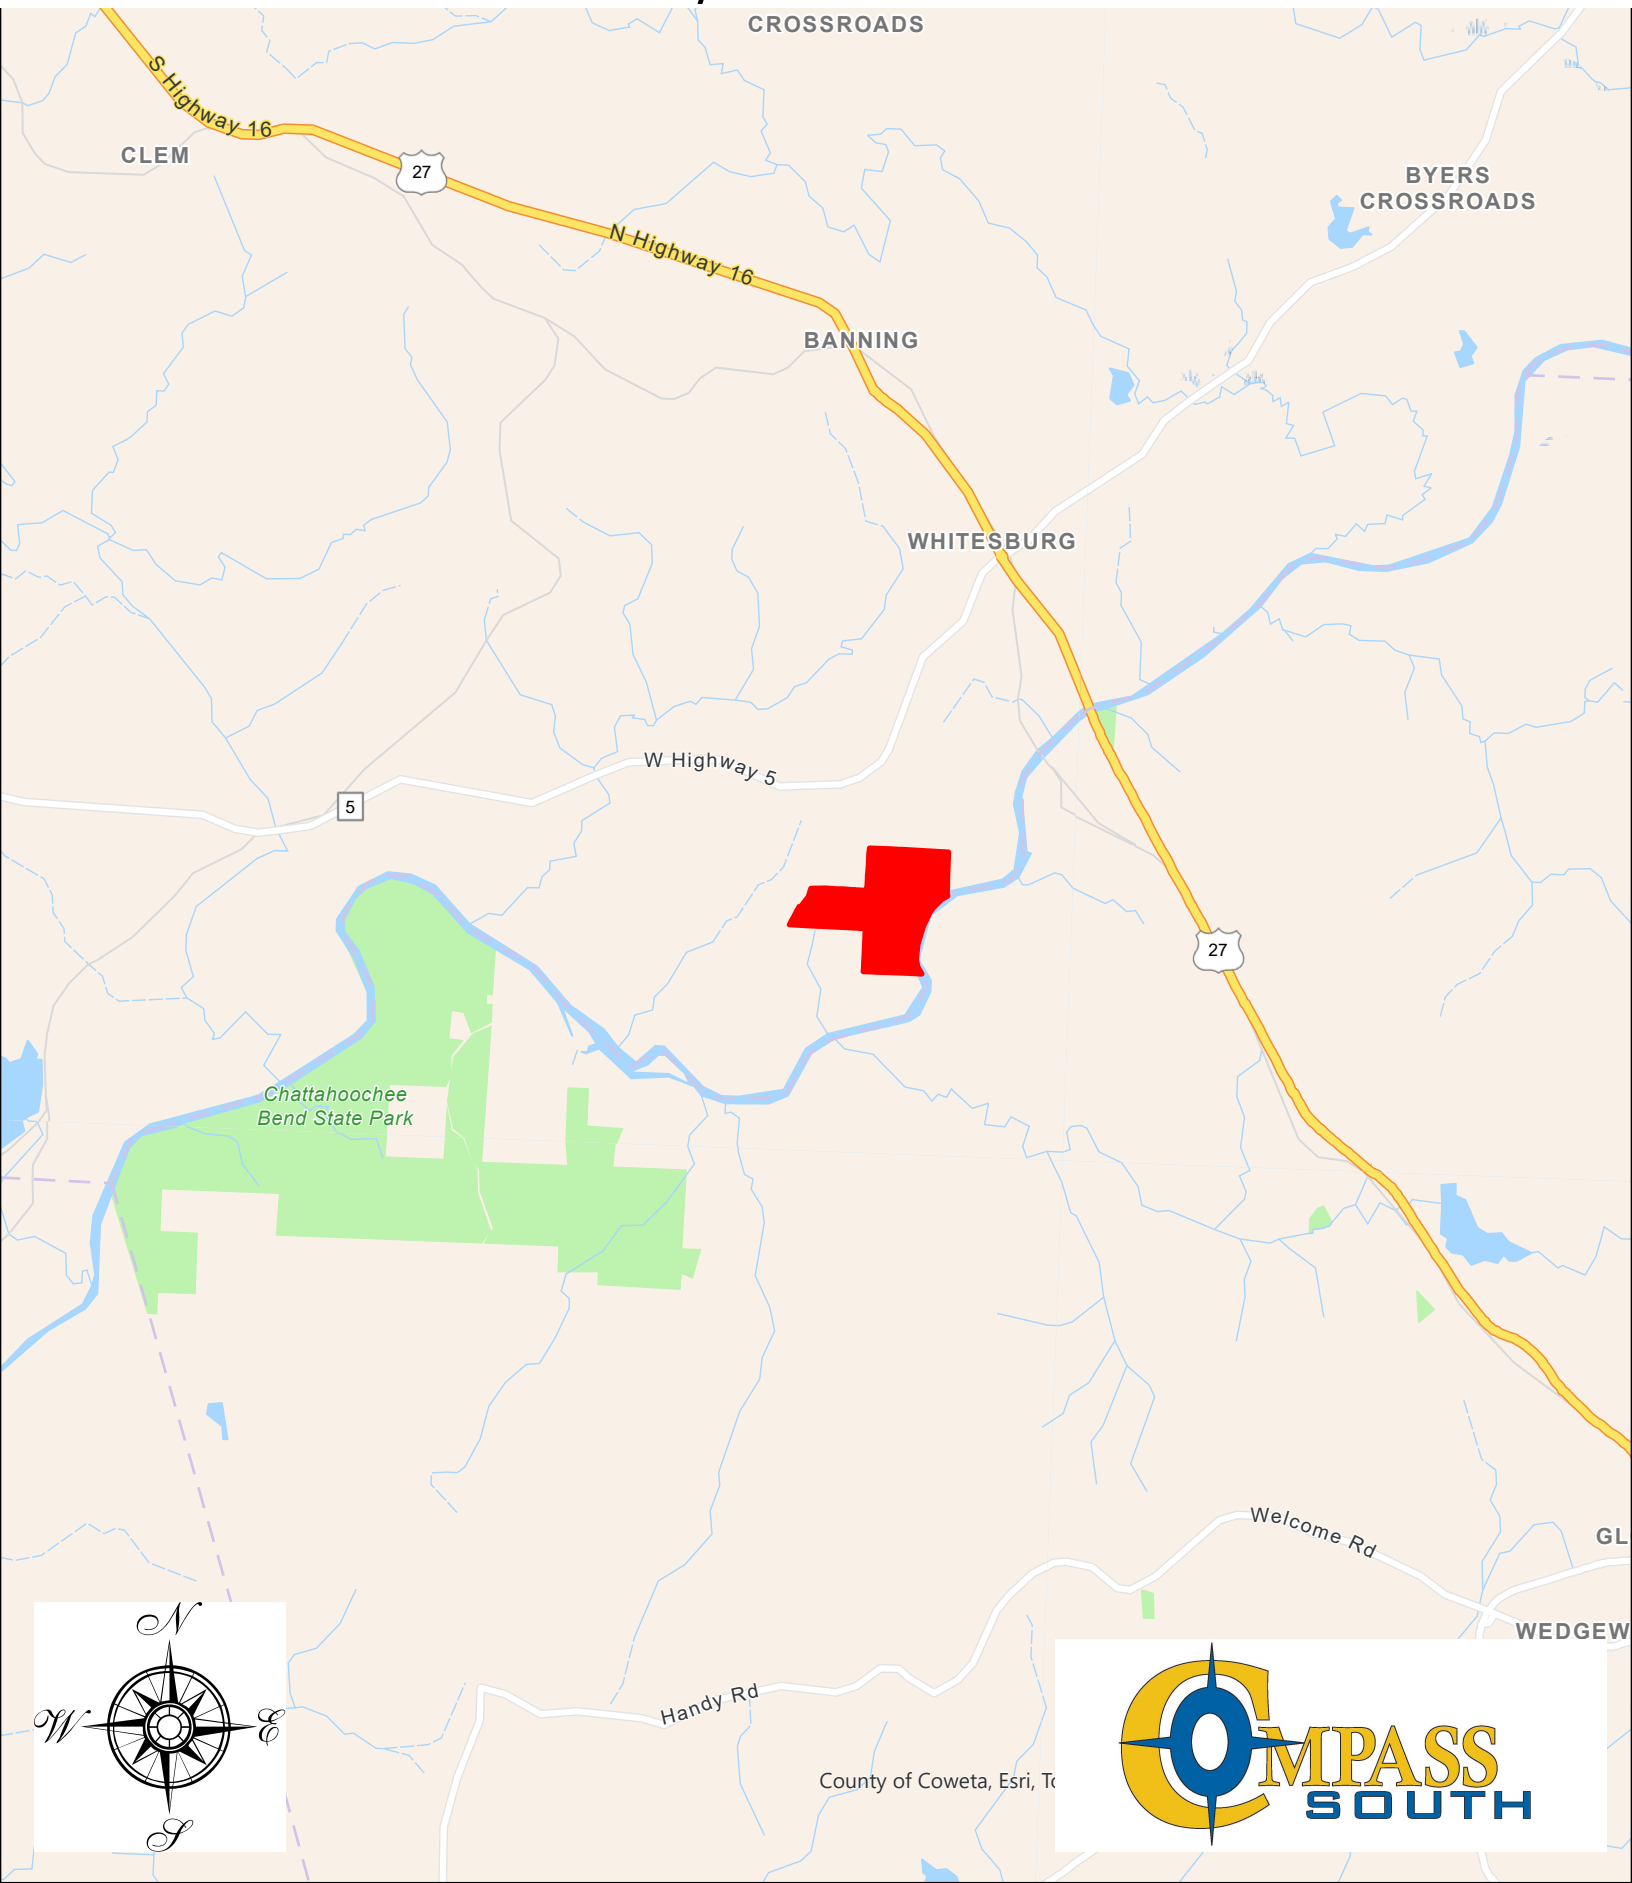

Chattahoochee Ridge Farm

Carroll County, GA
+/- 327 acres