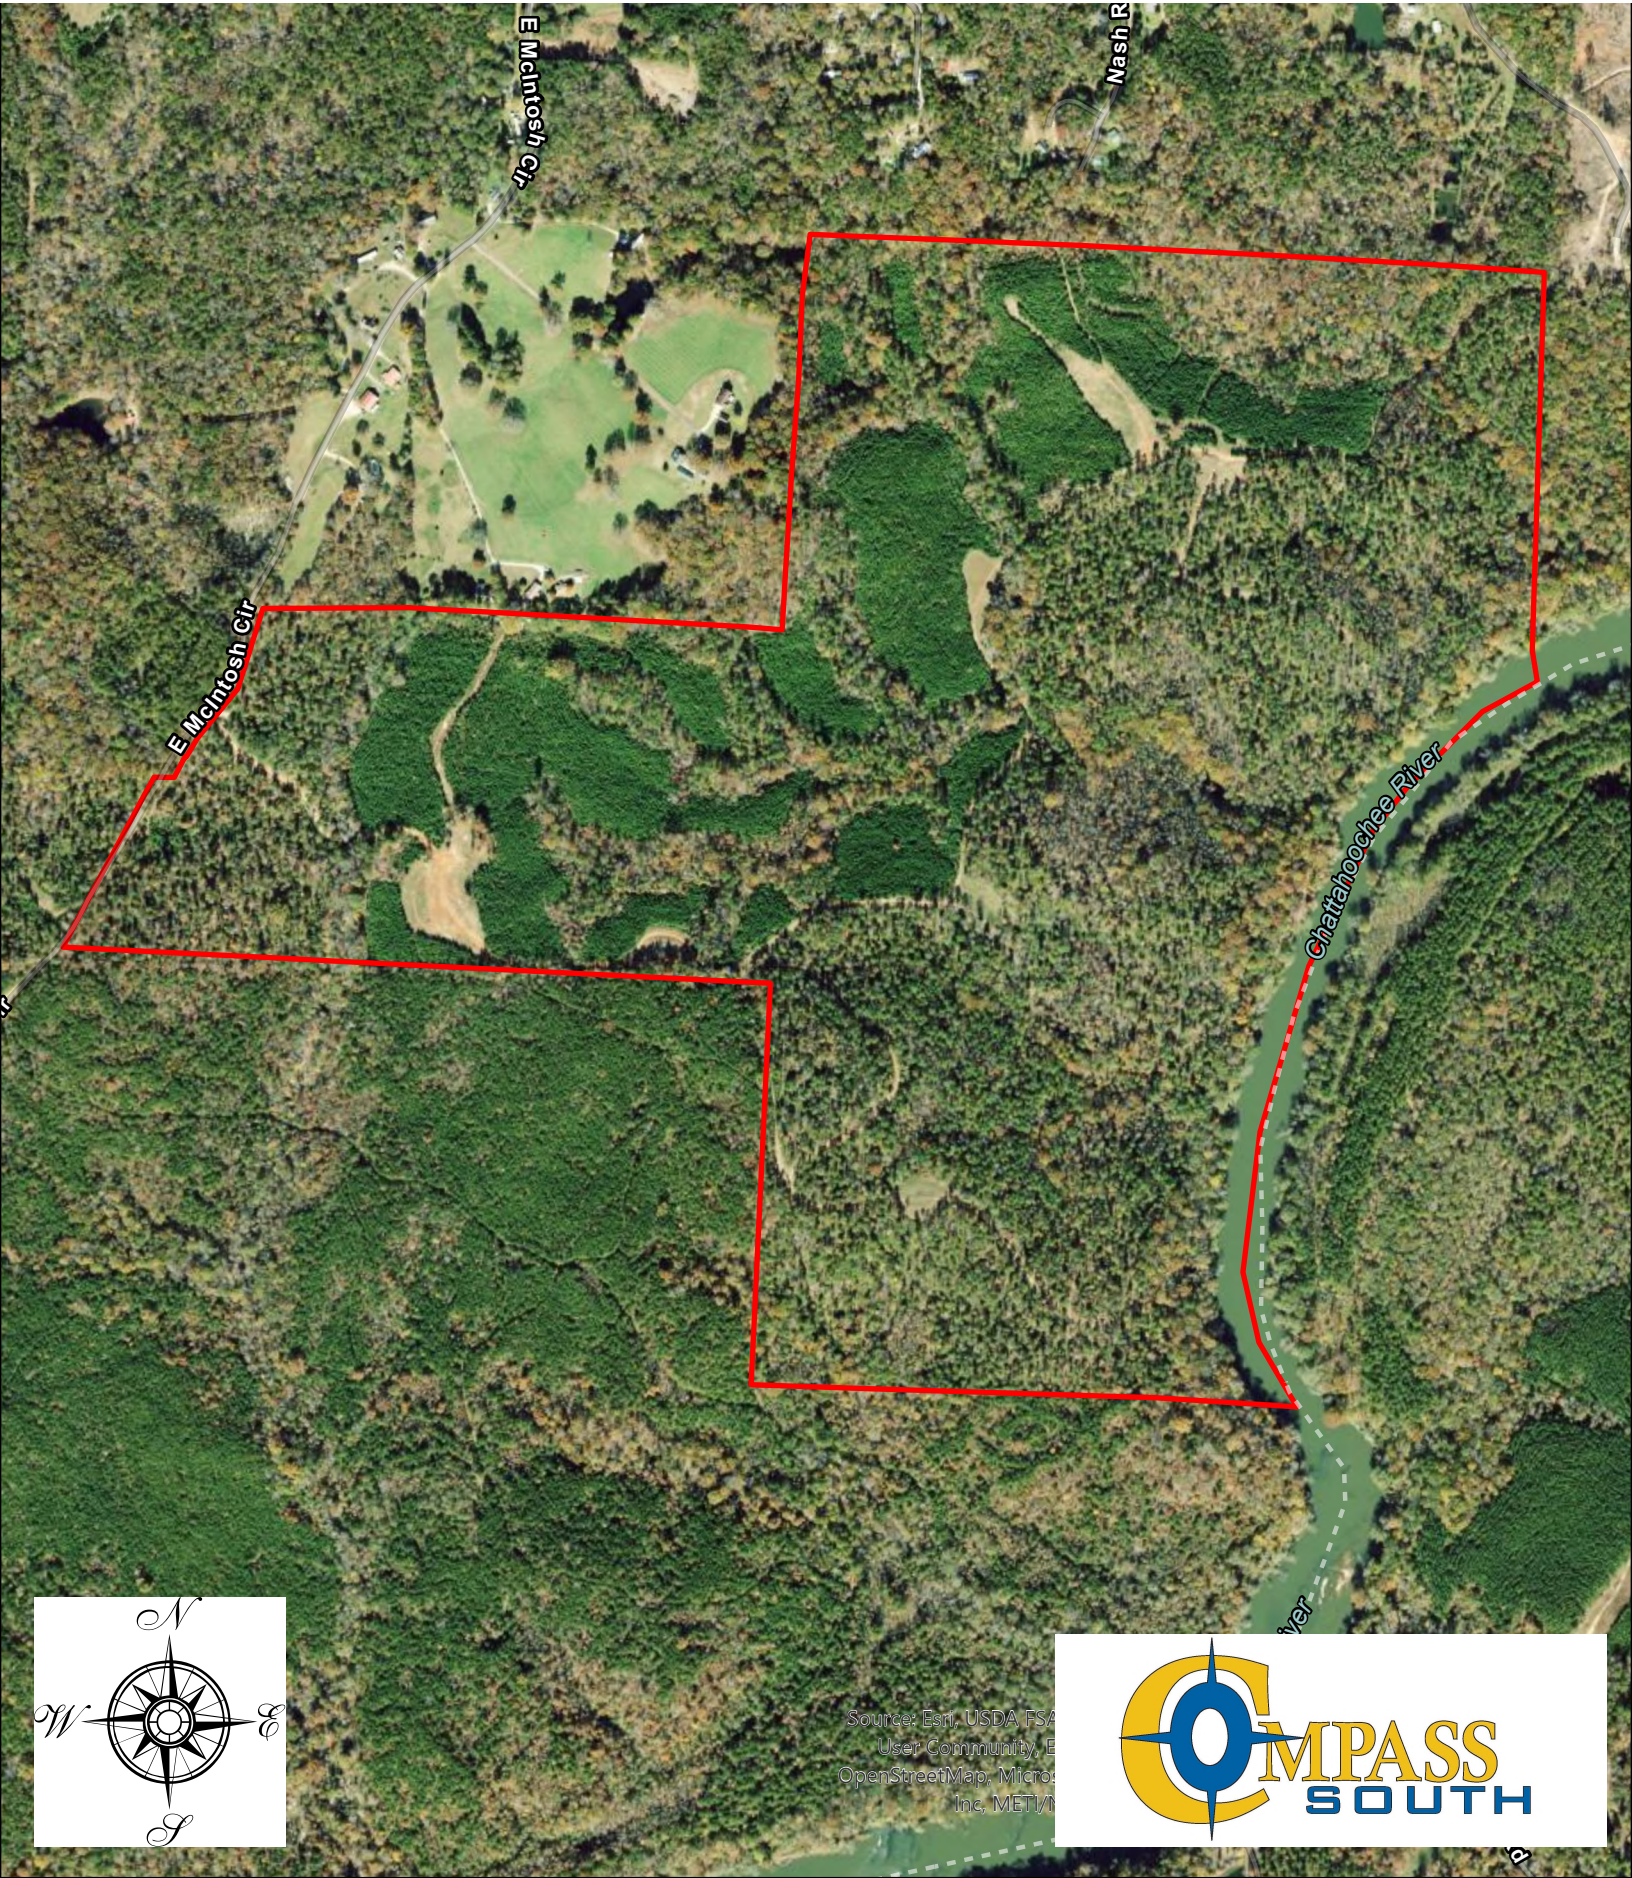

# Chattahoochee Ridge Farm

Carroll County, GA

+/- 327 acres

E McIntosh Cir

Nash R

E McIntosh Cir

Chattahoochee River

Source: Esri, USDA FSA  
User Community, E  
OpenStreetMap, Micro  
Inc, MET/VI

## Carroll County, Ga

+/- 327 acres

StandType	SUM_Acres	Stand
1984 Loblolly Pine	143.5	1
2016 Loblolly Pine	80.1	2
Mixed Hardwood	85.4	3
Open	8.5	4
Water	9.5	5

# Chattahoochee Ridge Farm

Carroll County, GA  
+/- 327 acres