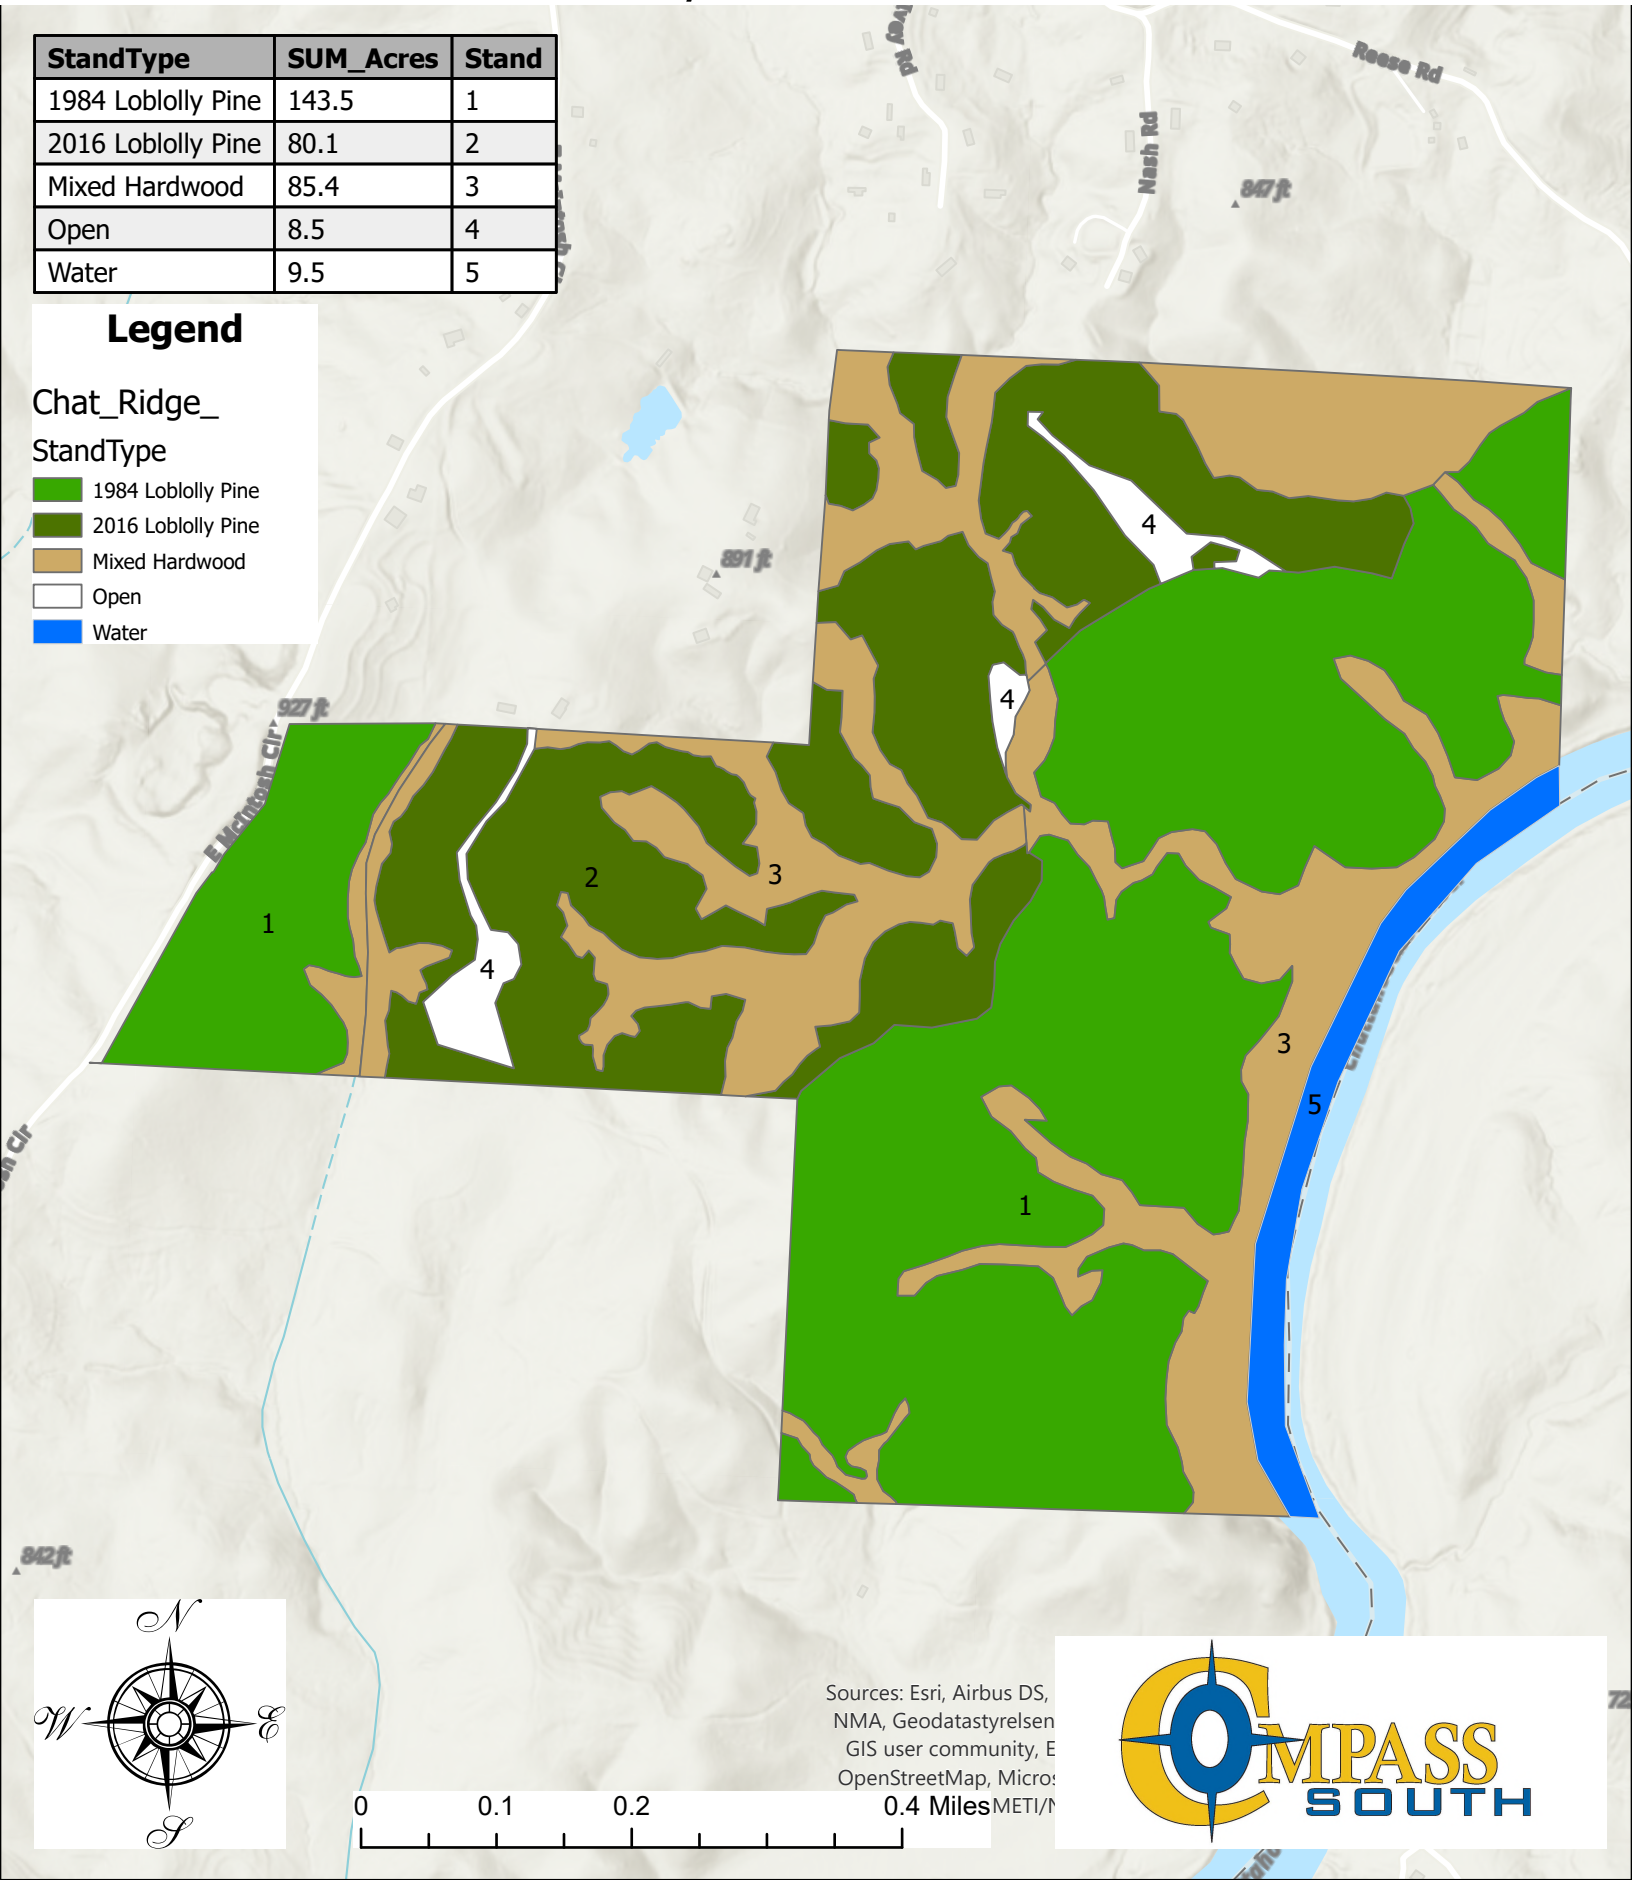

## Carroll County, Ga

+/- 327 acres

StandType	SUM_Acres	Stand
1984 Loblolly Pine	143.5	1
2016 Loblolly Pine	80.1	2
Mixed Hardwood	85.4	3
Open	8.5	4
Water	9.5	5

### Legend

Chat\_Ridge\_  
StandType

- 1984 Loblolly Pine
- 2016 Loblolly Pine
- Mixed Hardwood
- Open
- Water

Sources: Esri, Airbus DS,  
NMA, Geodatastyrelsen  
GIS user community, E  
OpenStreetMap, Micro:  
0.4 Miles METI/P