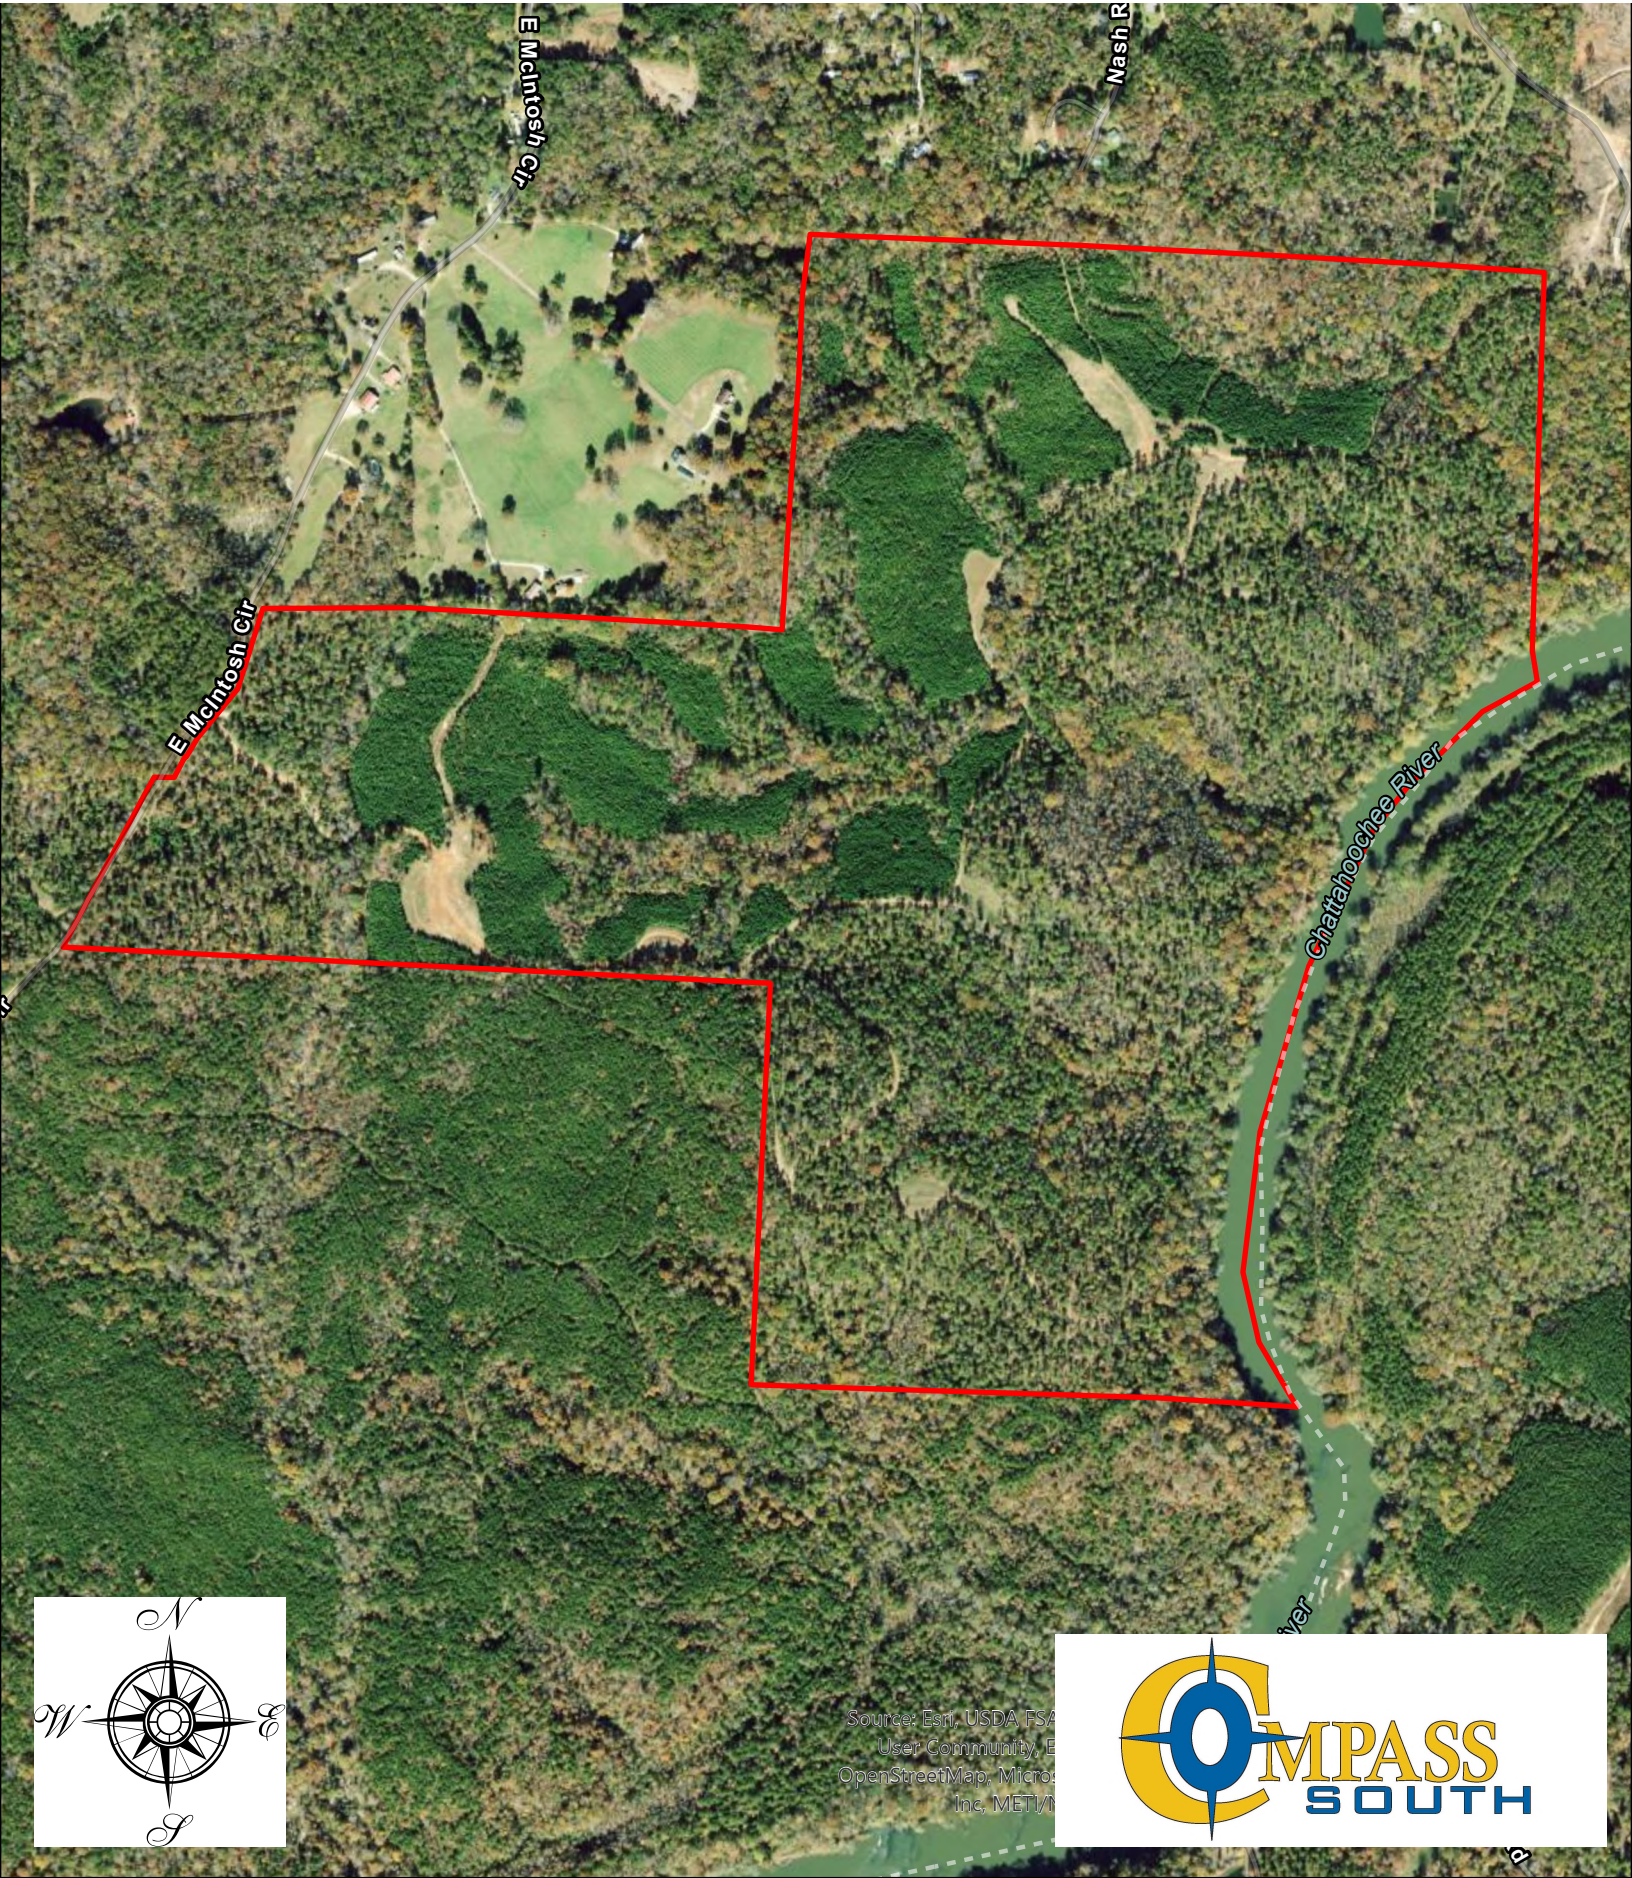

Chattahoochee Ridge Farm

Carroll County, GA

+/- 327 acres

E McIntosh Cir

Nash R

E McIntosh Cir

Chattahoochee River

Source: Esri, USDA FSA
User Community, E
OpenStreetMap, Micro
Inc, MET/VI