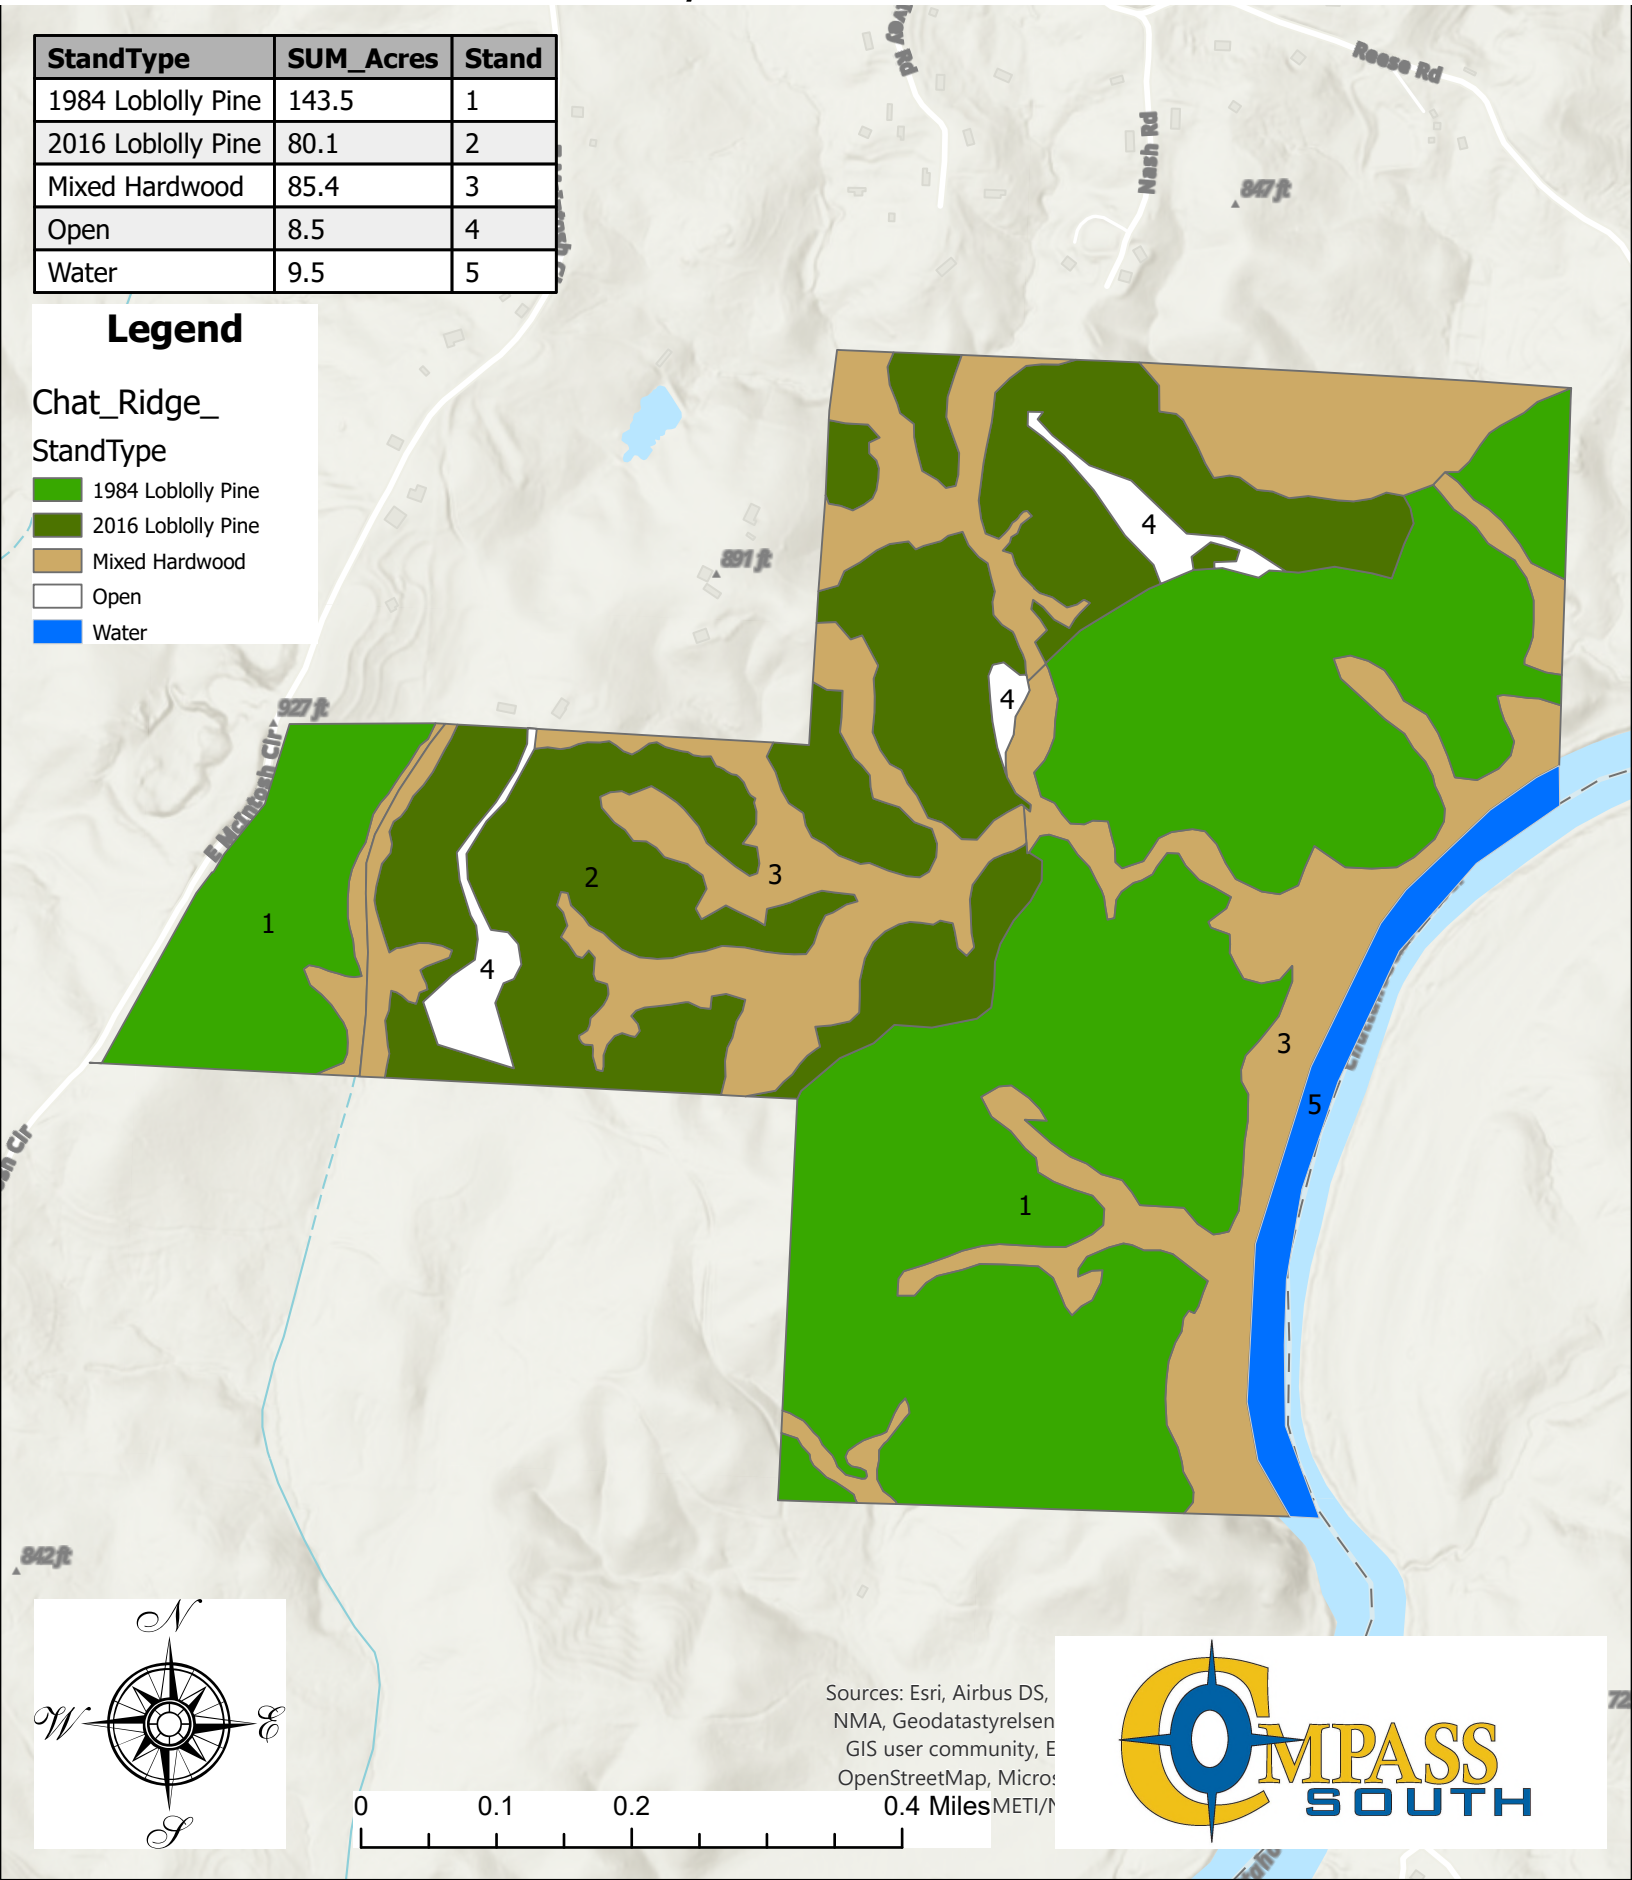

Chattahoochee Ridge Farm

Carroll County, Ga

+/- 327 acres

StandType	SUM_Acres	Stand
1984 Loblolly Pine	143.5	1
2016 Loblolly Pine	80.1	2
Mixed Hardwood	85.4	3
Open	8.5	4
Water	9.5	5

Legend

Chat_Ridge_

StandType

- 1984 Loblolly Pine
- 2016 Loblolly Pine
- Mixed Hardwood
- Open
- Water

Sources: Esri, Airbus DS,
NMA, Geodatastyrelsen
GIS user community, E
OpenStreetMap, Micro: