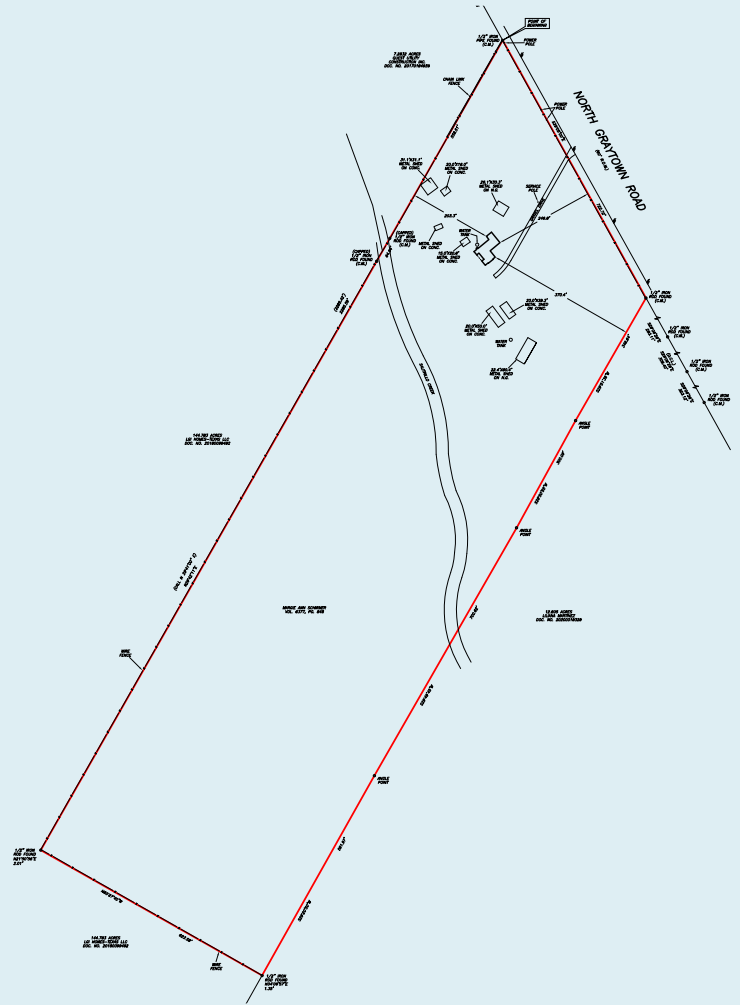

For sale

4561 N Graytown Road Converse, TX 78109
29.85 Acres Available

Overview

-  **Land size** 29.85 acres
-  **Zoning** OCL (Out of City Limits)
-  **Location** Converse, TX
-  **Proximity** To major highways

Traffic scores

- Interstate 10** 3 mins
- Loop 1604** 6 mins
- Interstate 35** 14 mins
- San Antonio CBD** 20 mins

Contact:
Roger C. Hill III
 +1 210 293 6832
 roger.hill@jll.com

Although information has been obtained from sources deemed reliable, JLL does not make any guarantees, warranties or representations, express or implied, as to the completeness or accuracy as to the information contained herein. Any projections, opinions, assumptions or estimates used are for example only. There may be differences between projected and actual results, and those differences may be material. JLL does not accept any liability for any loss or damage suffered by any party resulting from reliance on this information. If the recipient of this information has signed a confidentiality agreement with JLL regarding this matter, this information is subject to the terms of that agreement. ©2024. Jones Lang LaSalle IP, Inc. All rights reserved.