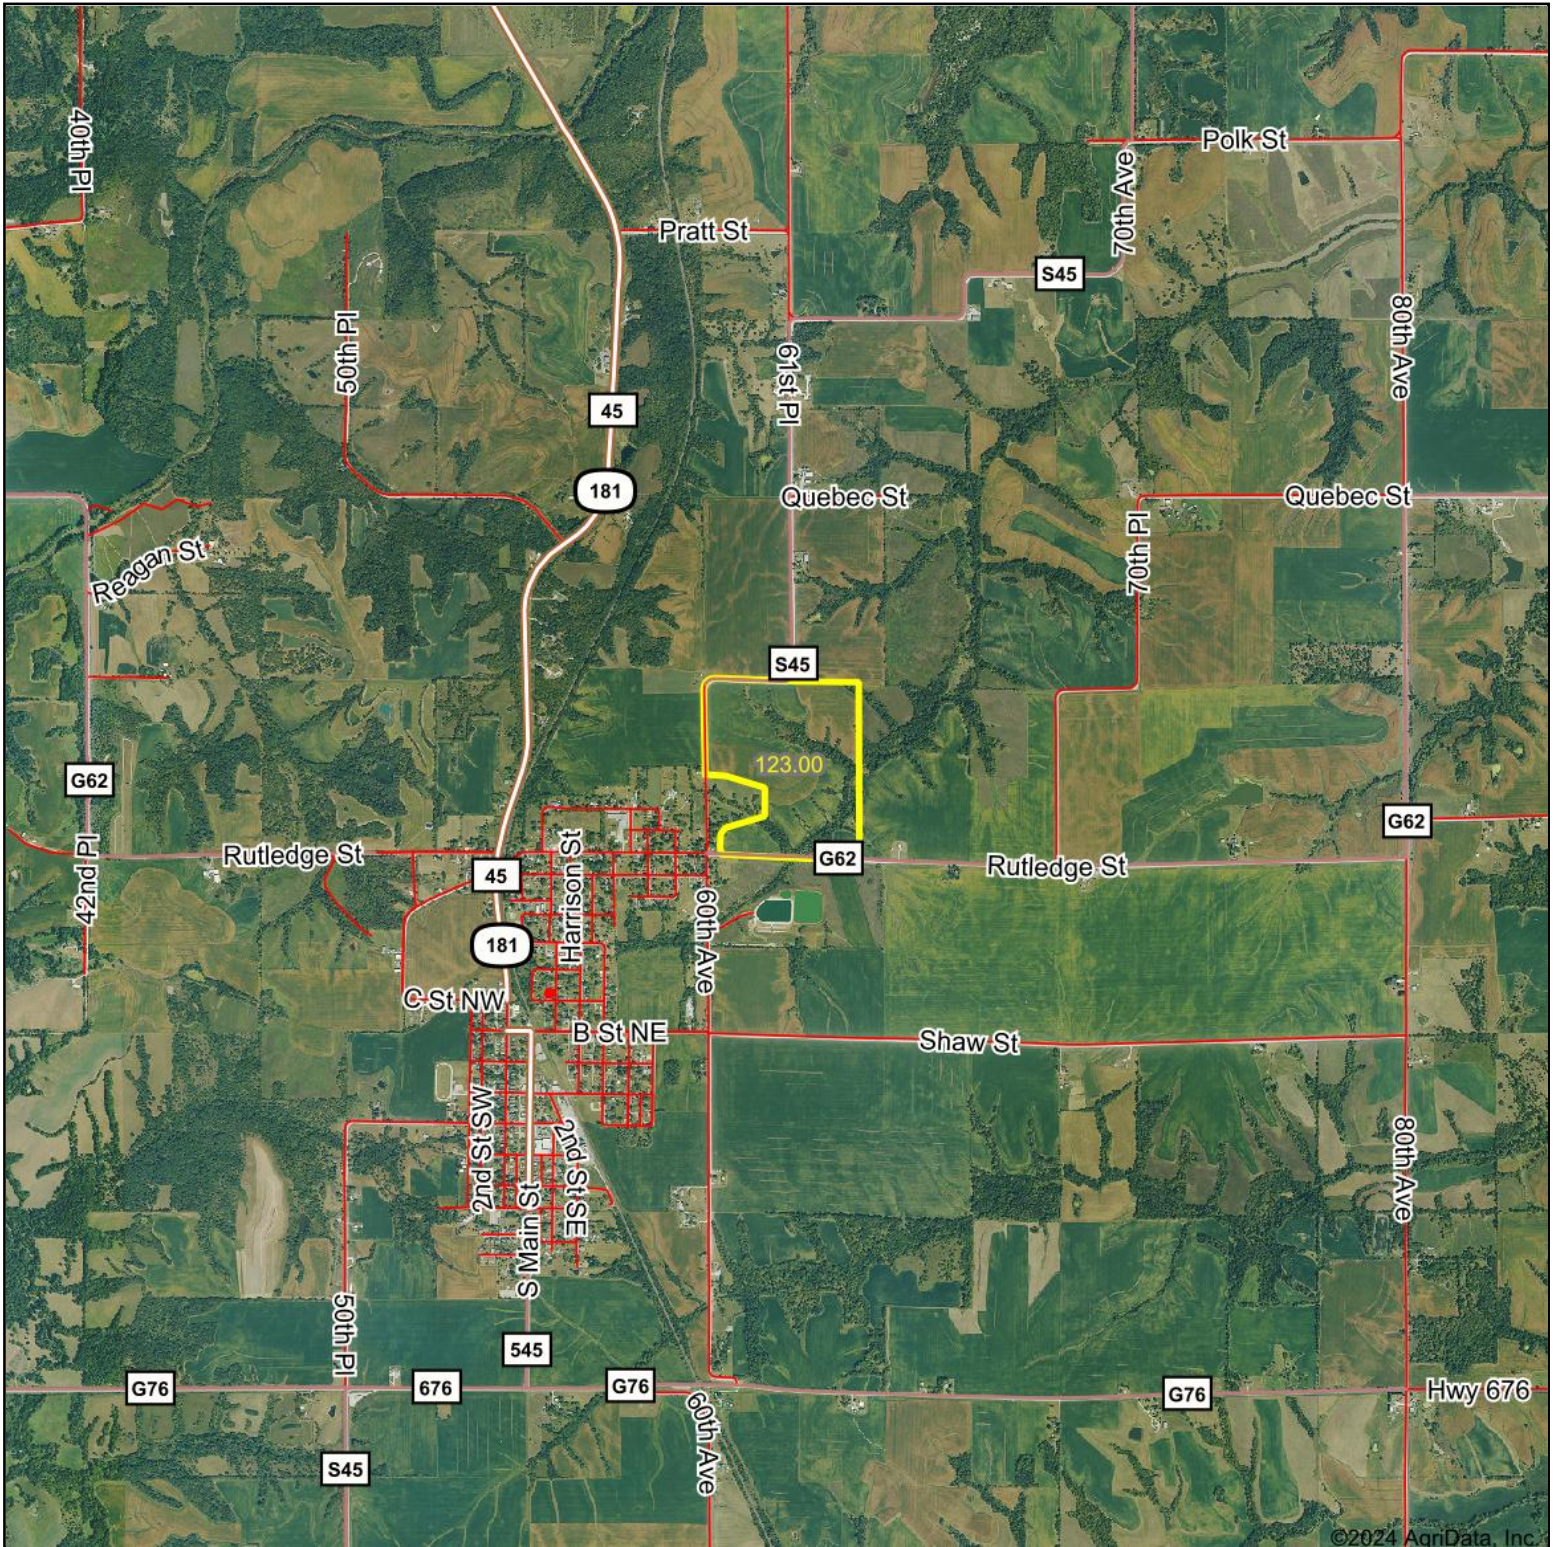

Aerial Map

©2024 AgriData, Inc.

MIDWEST
LEGACY
Land & Farm Sales

Maps Provided By:

© AgriData, Inc. 2023

www.AgriDataInc.com

Boundary Center: 41° 14' 13.02, -93° 13' 41.89

1-74N-21W
Marion County
Iowa

4/4/2024