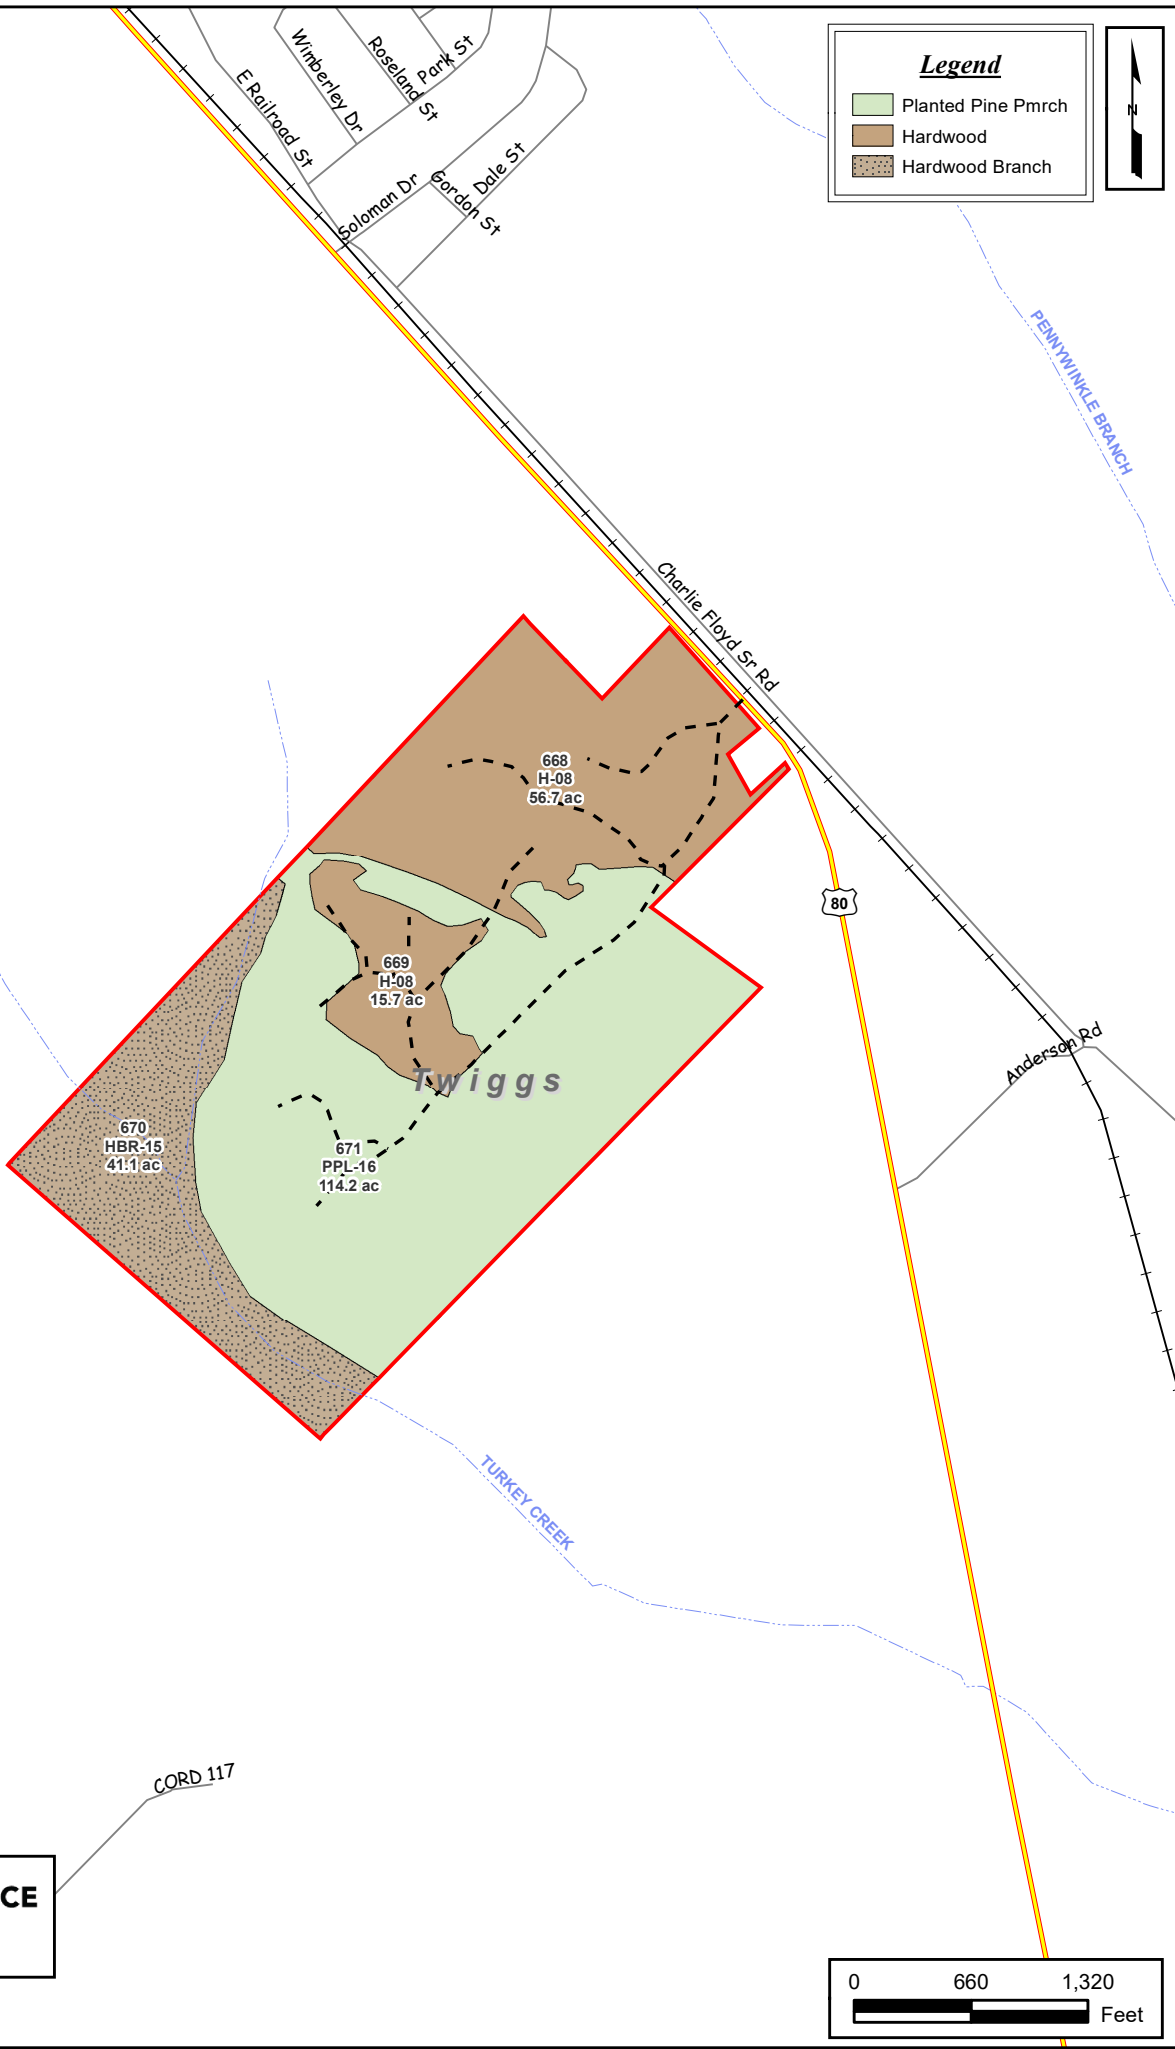

Mercer-Bennett Tract
Twiggs Co., GA
Total Acres: ± 227.7

Legend

- Planted Pine Pmrch
- Hardwood
- Hardwood Branch

FRC **FOREST RESOURCE CONSULTANTS, INC.**
WWW.FRC.US.COM

Date: March 25, 2024