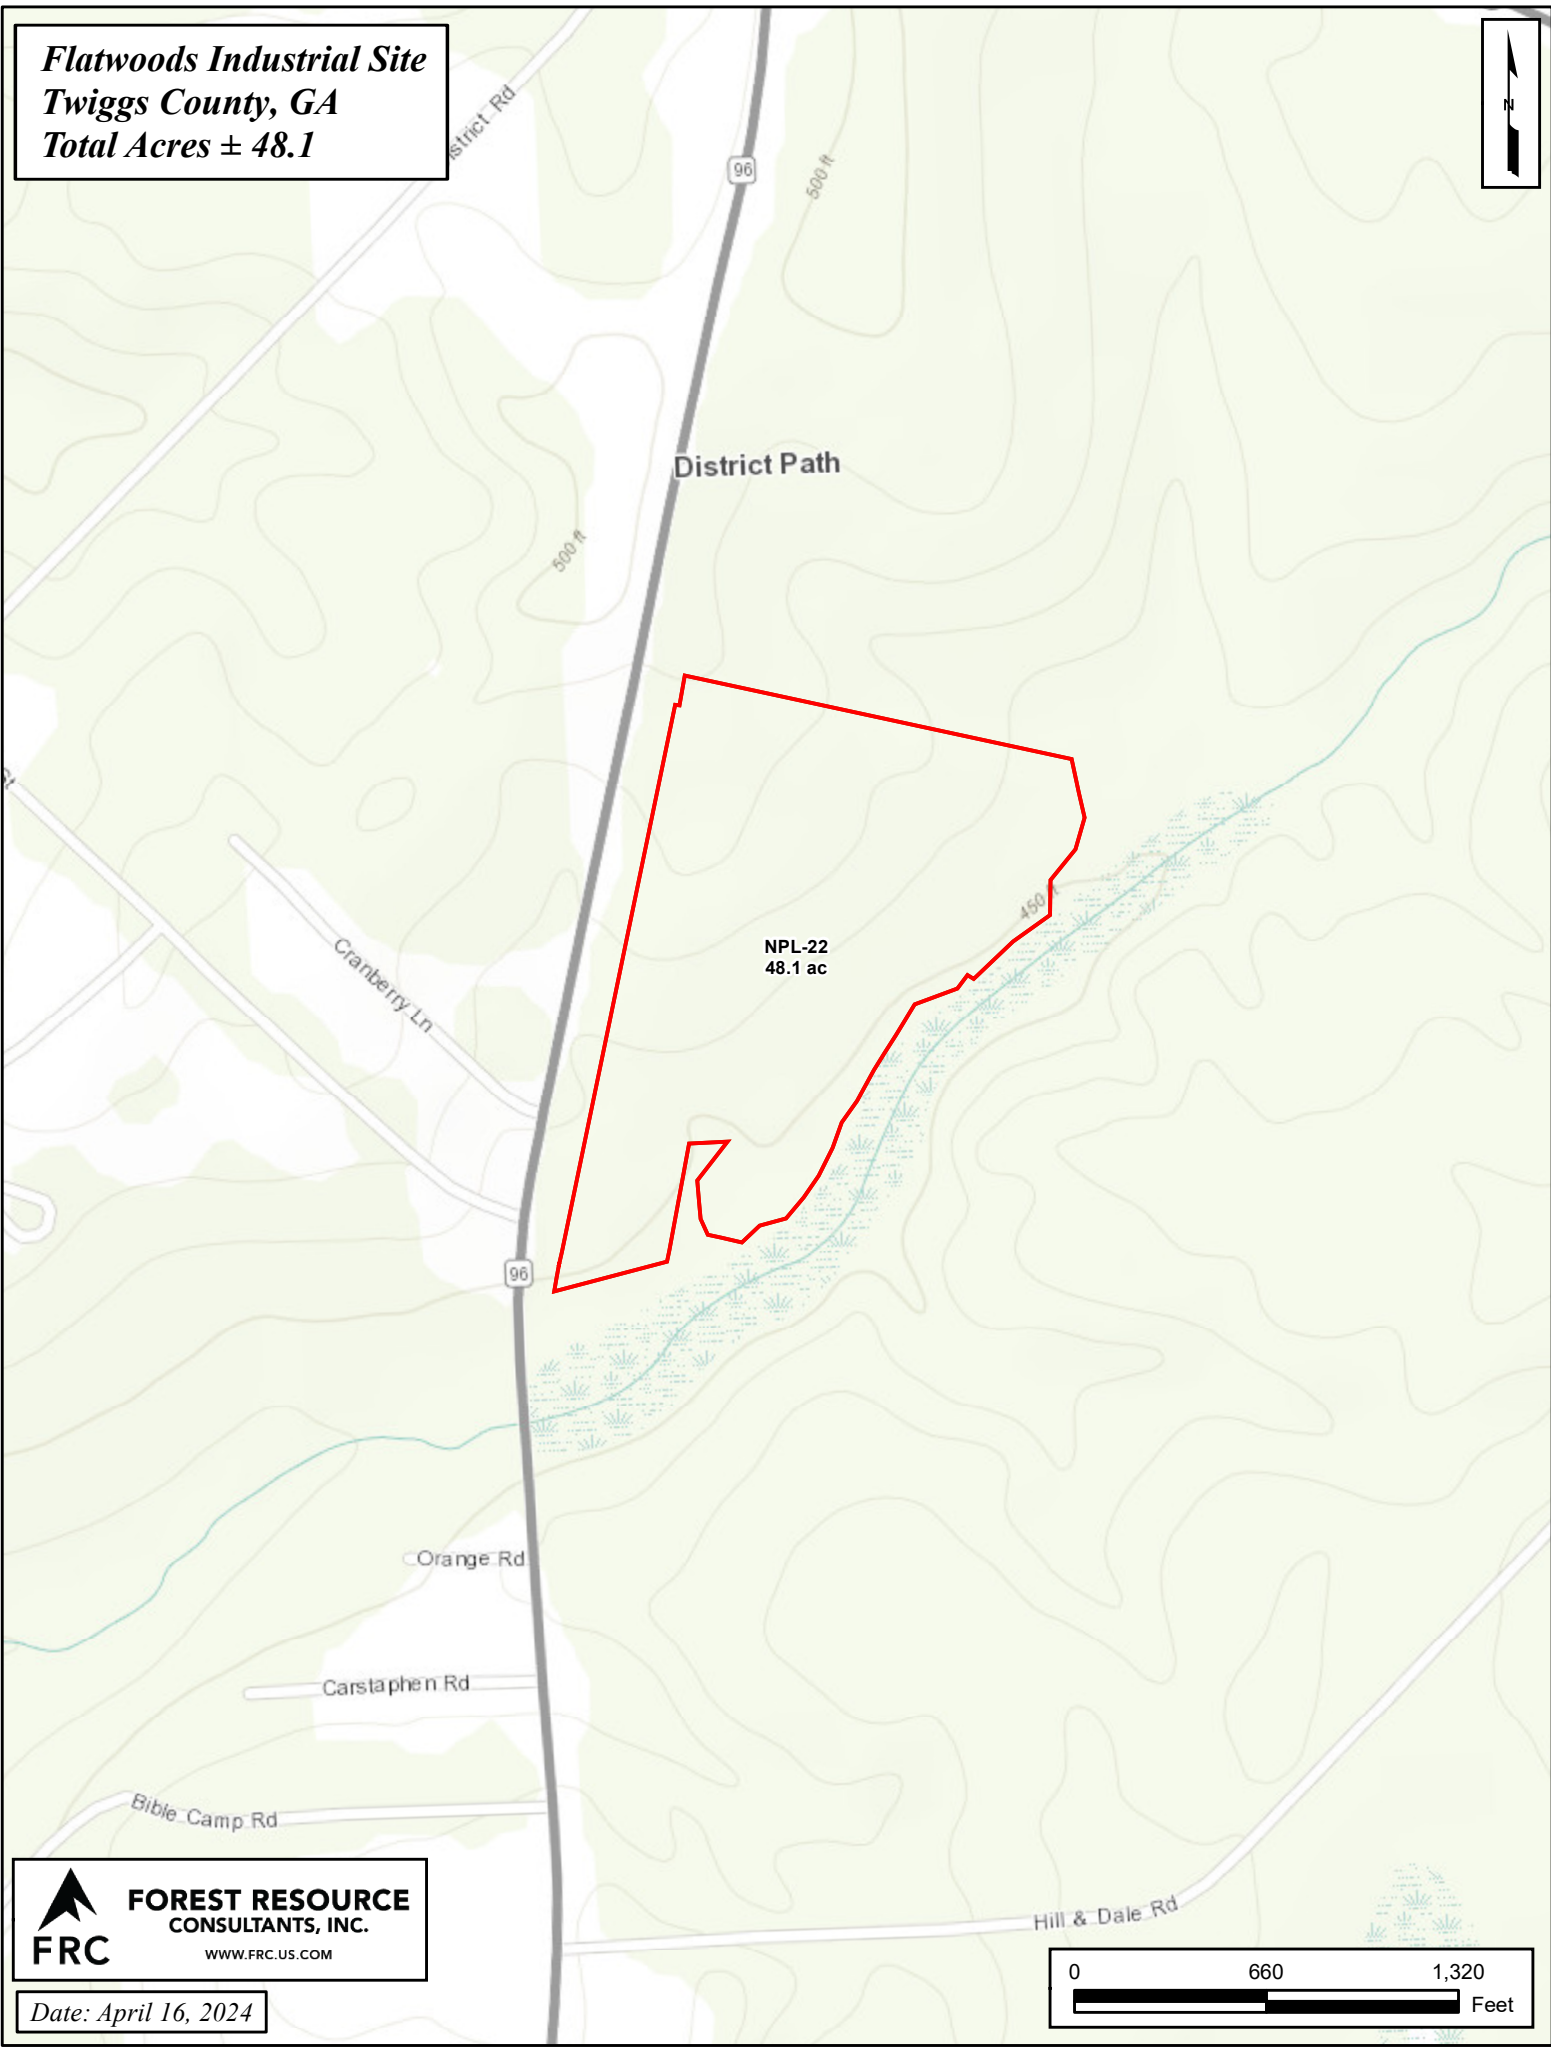

Flatwoods Industrial Site
Twiggs County, GA
Total Acres ± 48.1

96

500 ft

500 ft

District Path

Cranberry Ln

NPL-22
48.1 ac

450