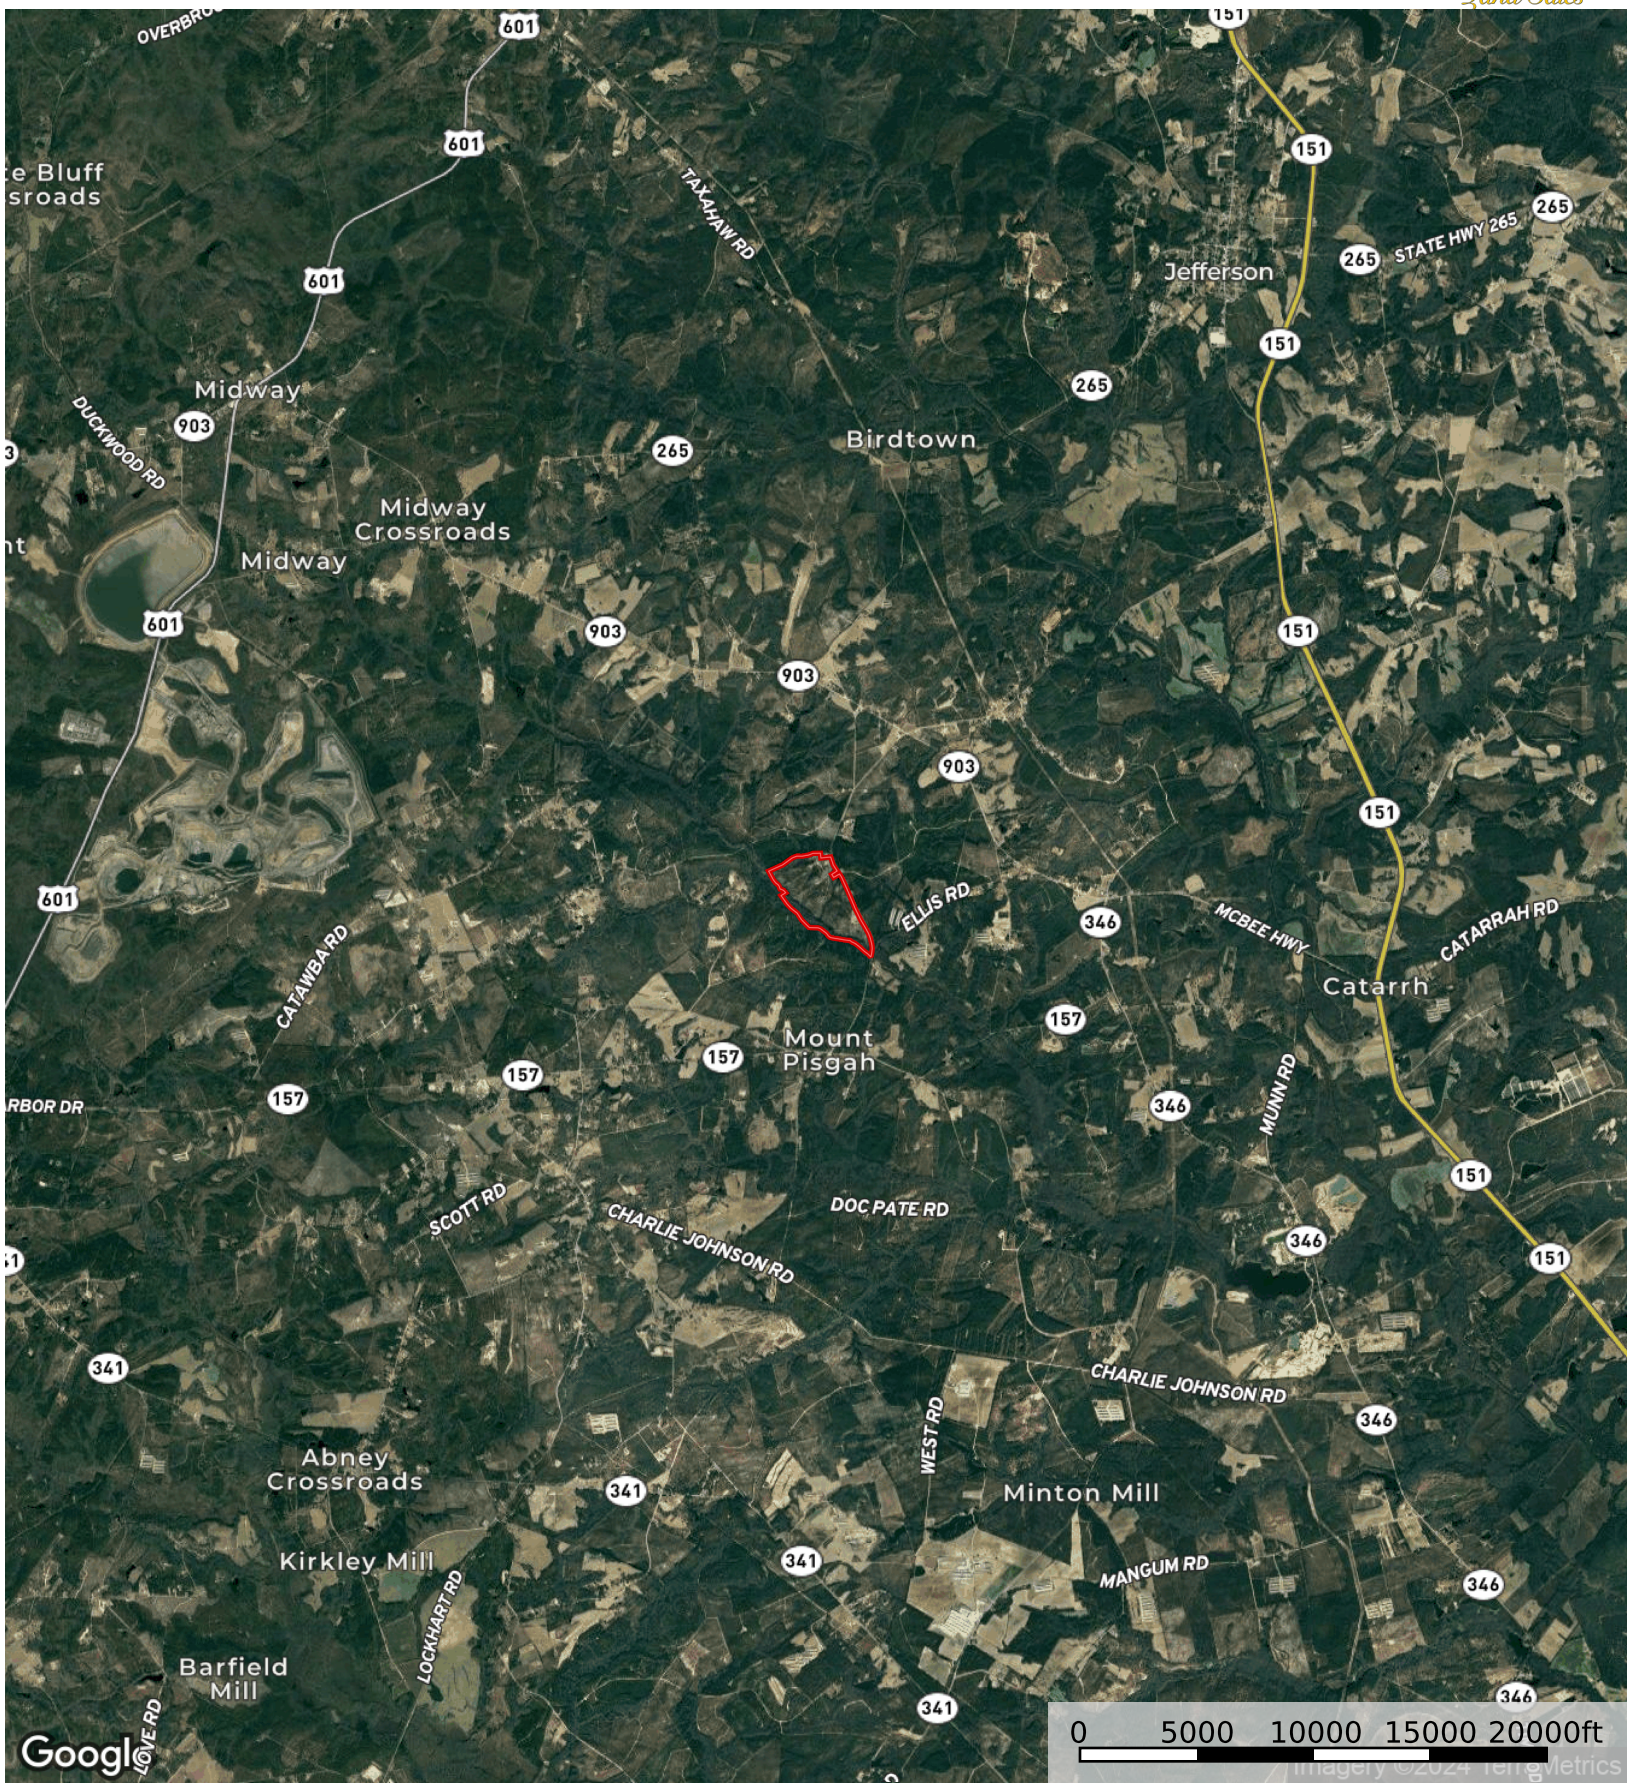

# Buffalo Creek South Tract

Kershaw County, South Carolina, 216.1 AC +/-

Google Imagery ©2024 TerraMetrics

Buffalo Creek South Tract