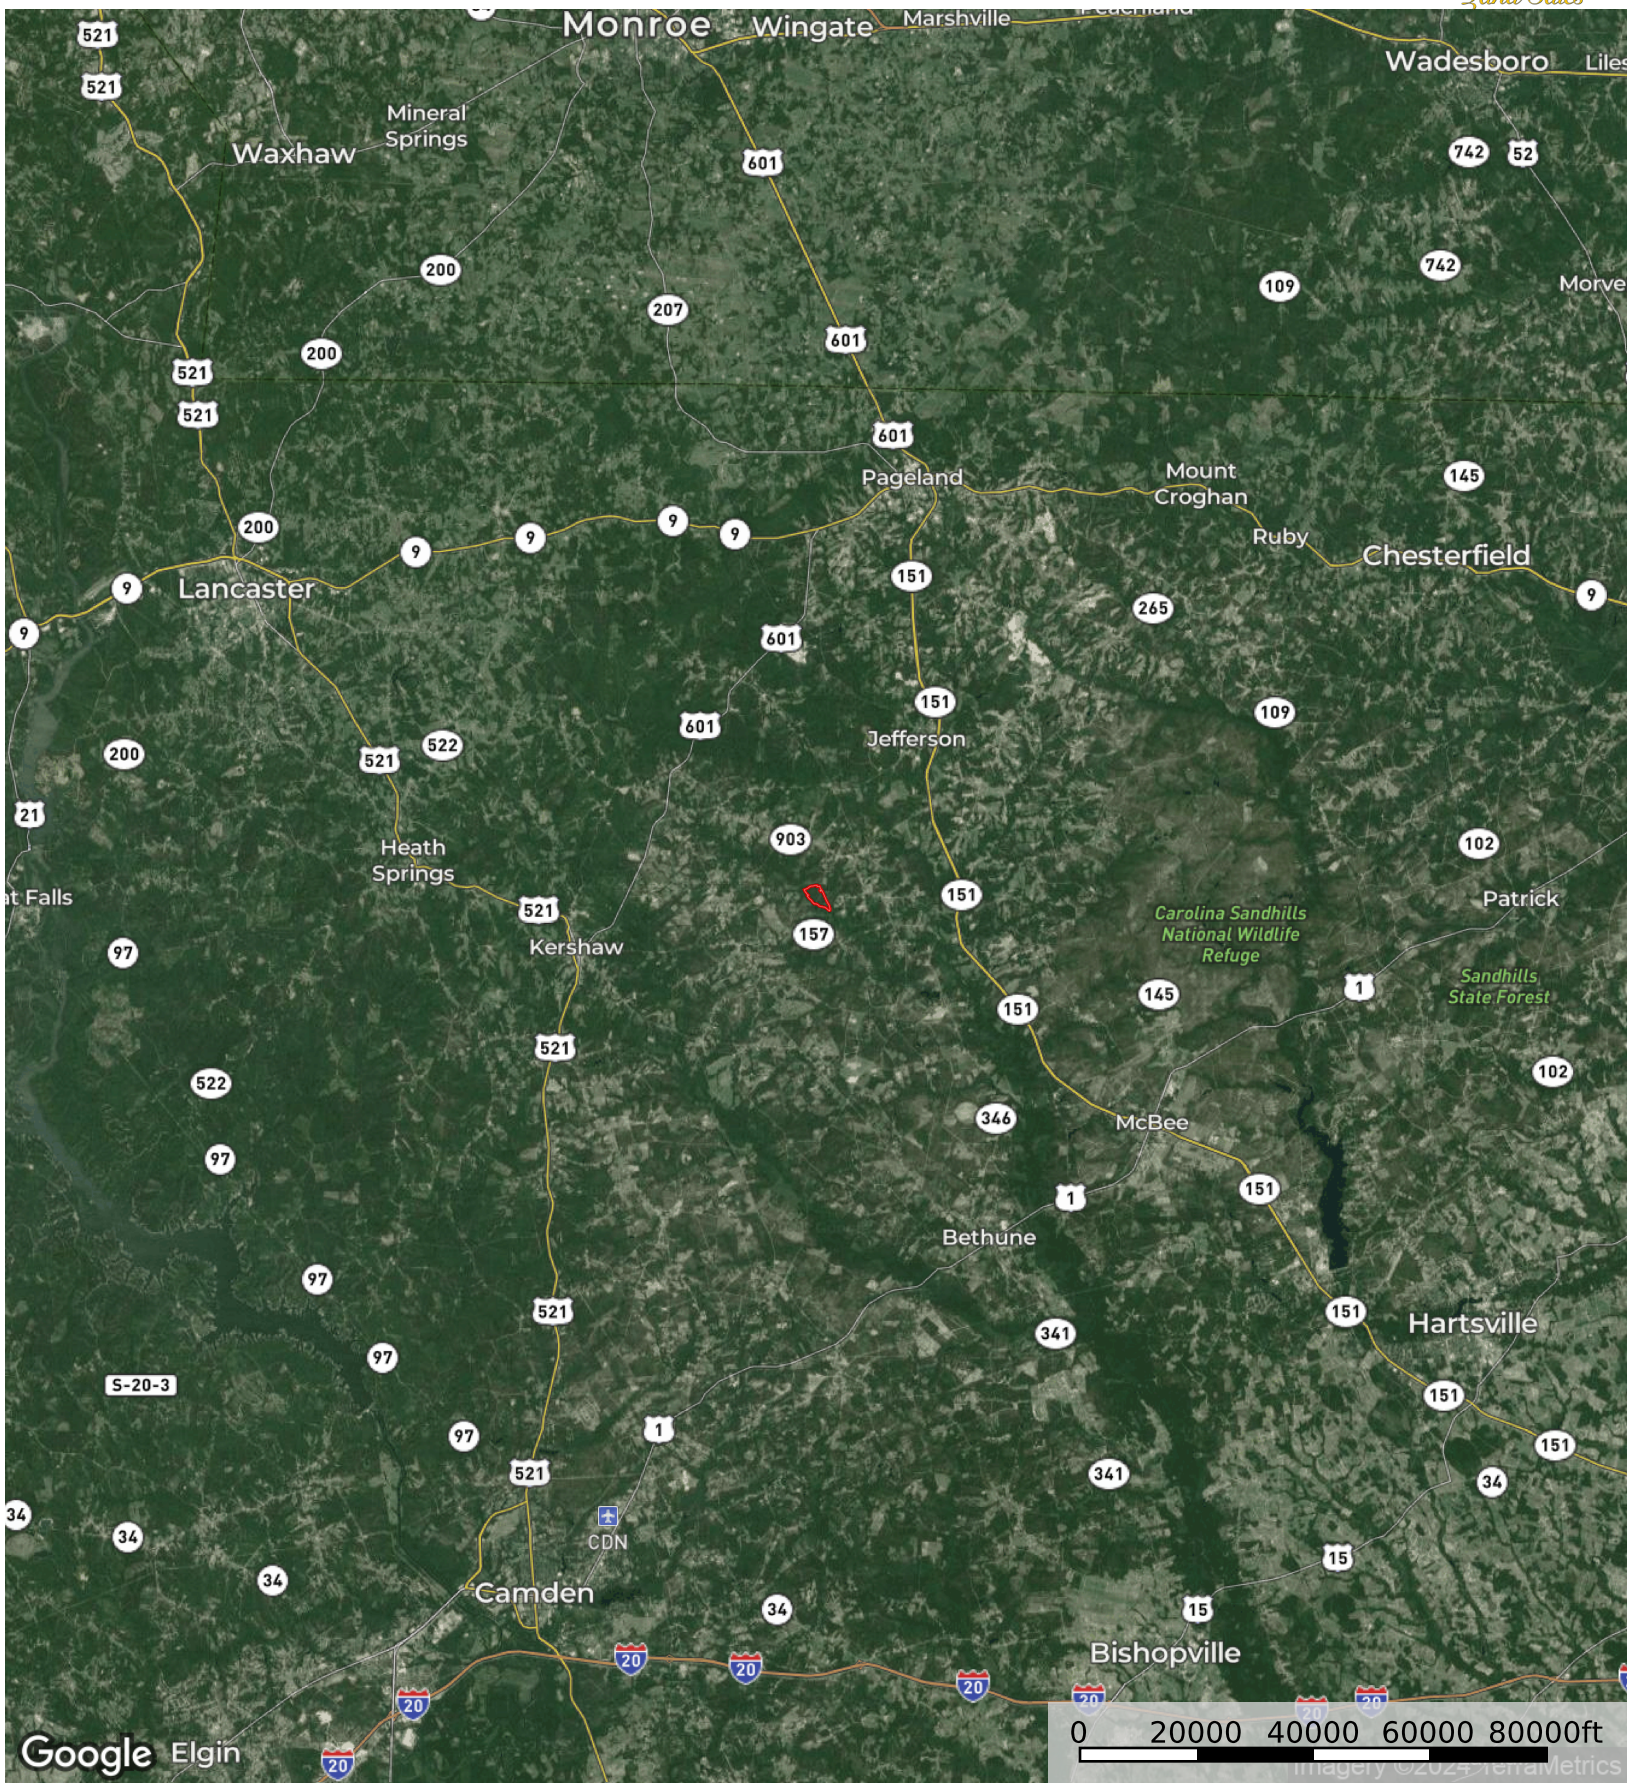

Buffalo Creek South Tract

Kershaw County, South Carolina, 216.1 AC +/-

Buffalo Creek South Tract

Compass South Inc.

P: 8435386814

landsales@compasssouth.com

452 Upchurch Lane

The information contained herein was obtained from sources deemed to be reliable. Land id™ Services makes no warranties or guarantees as to the completeness or accuracy thereof.