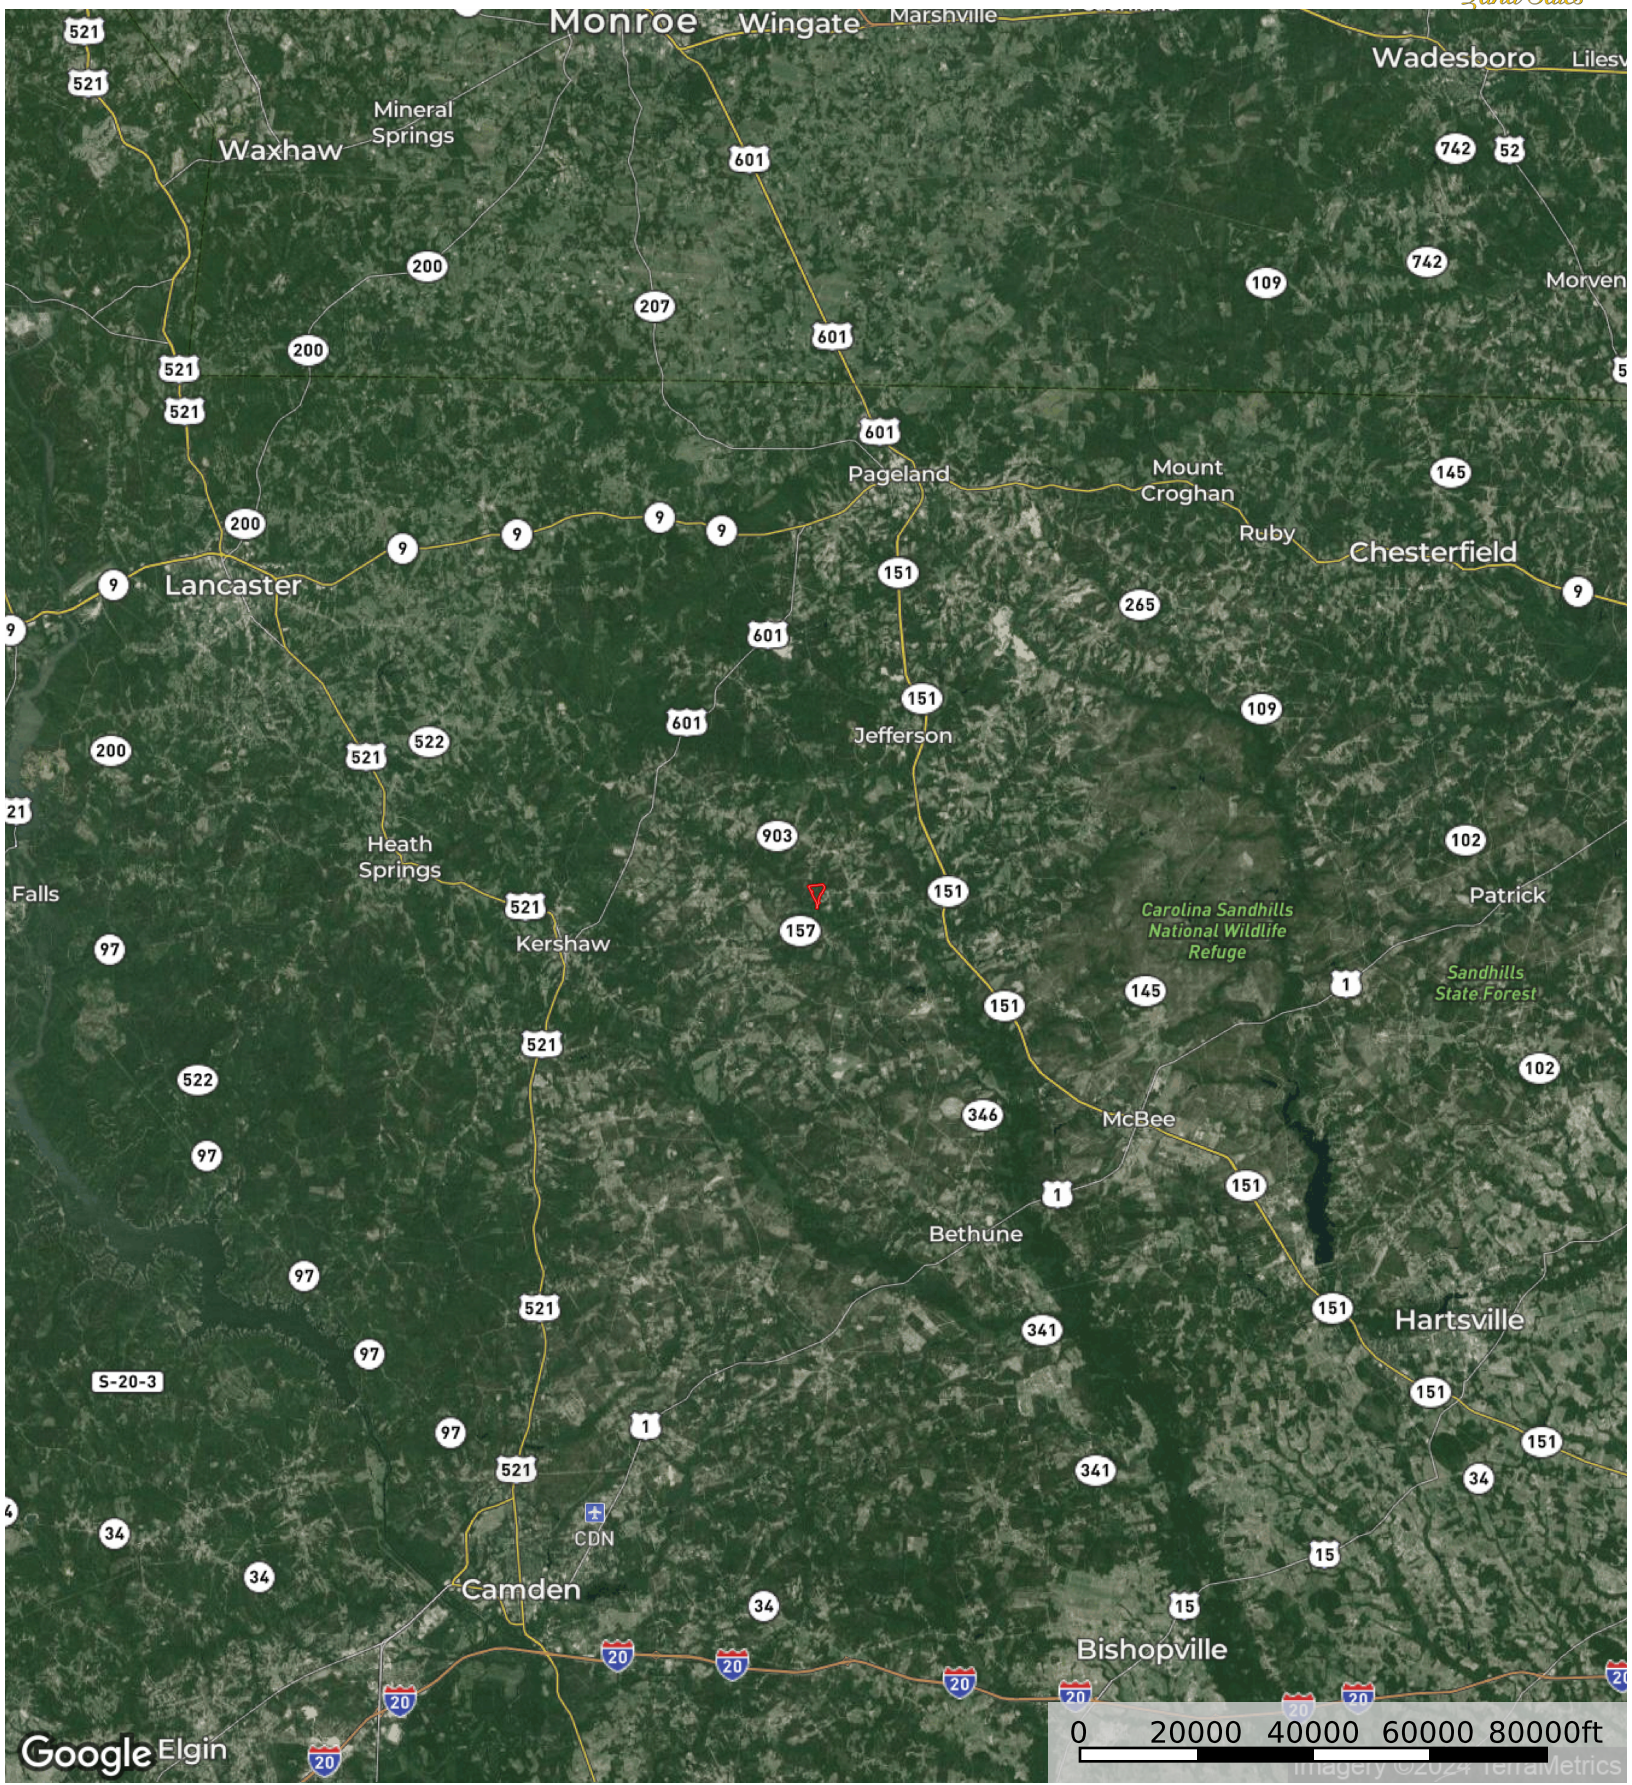

# Ellis Road Tract

Kershaw County, South Carolina, 112.5 AC +/-

Ellis Road Tract