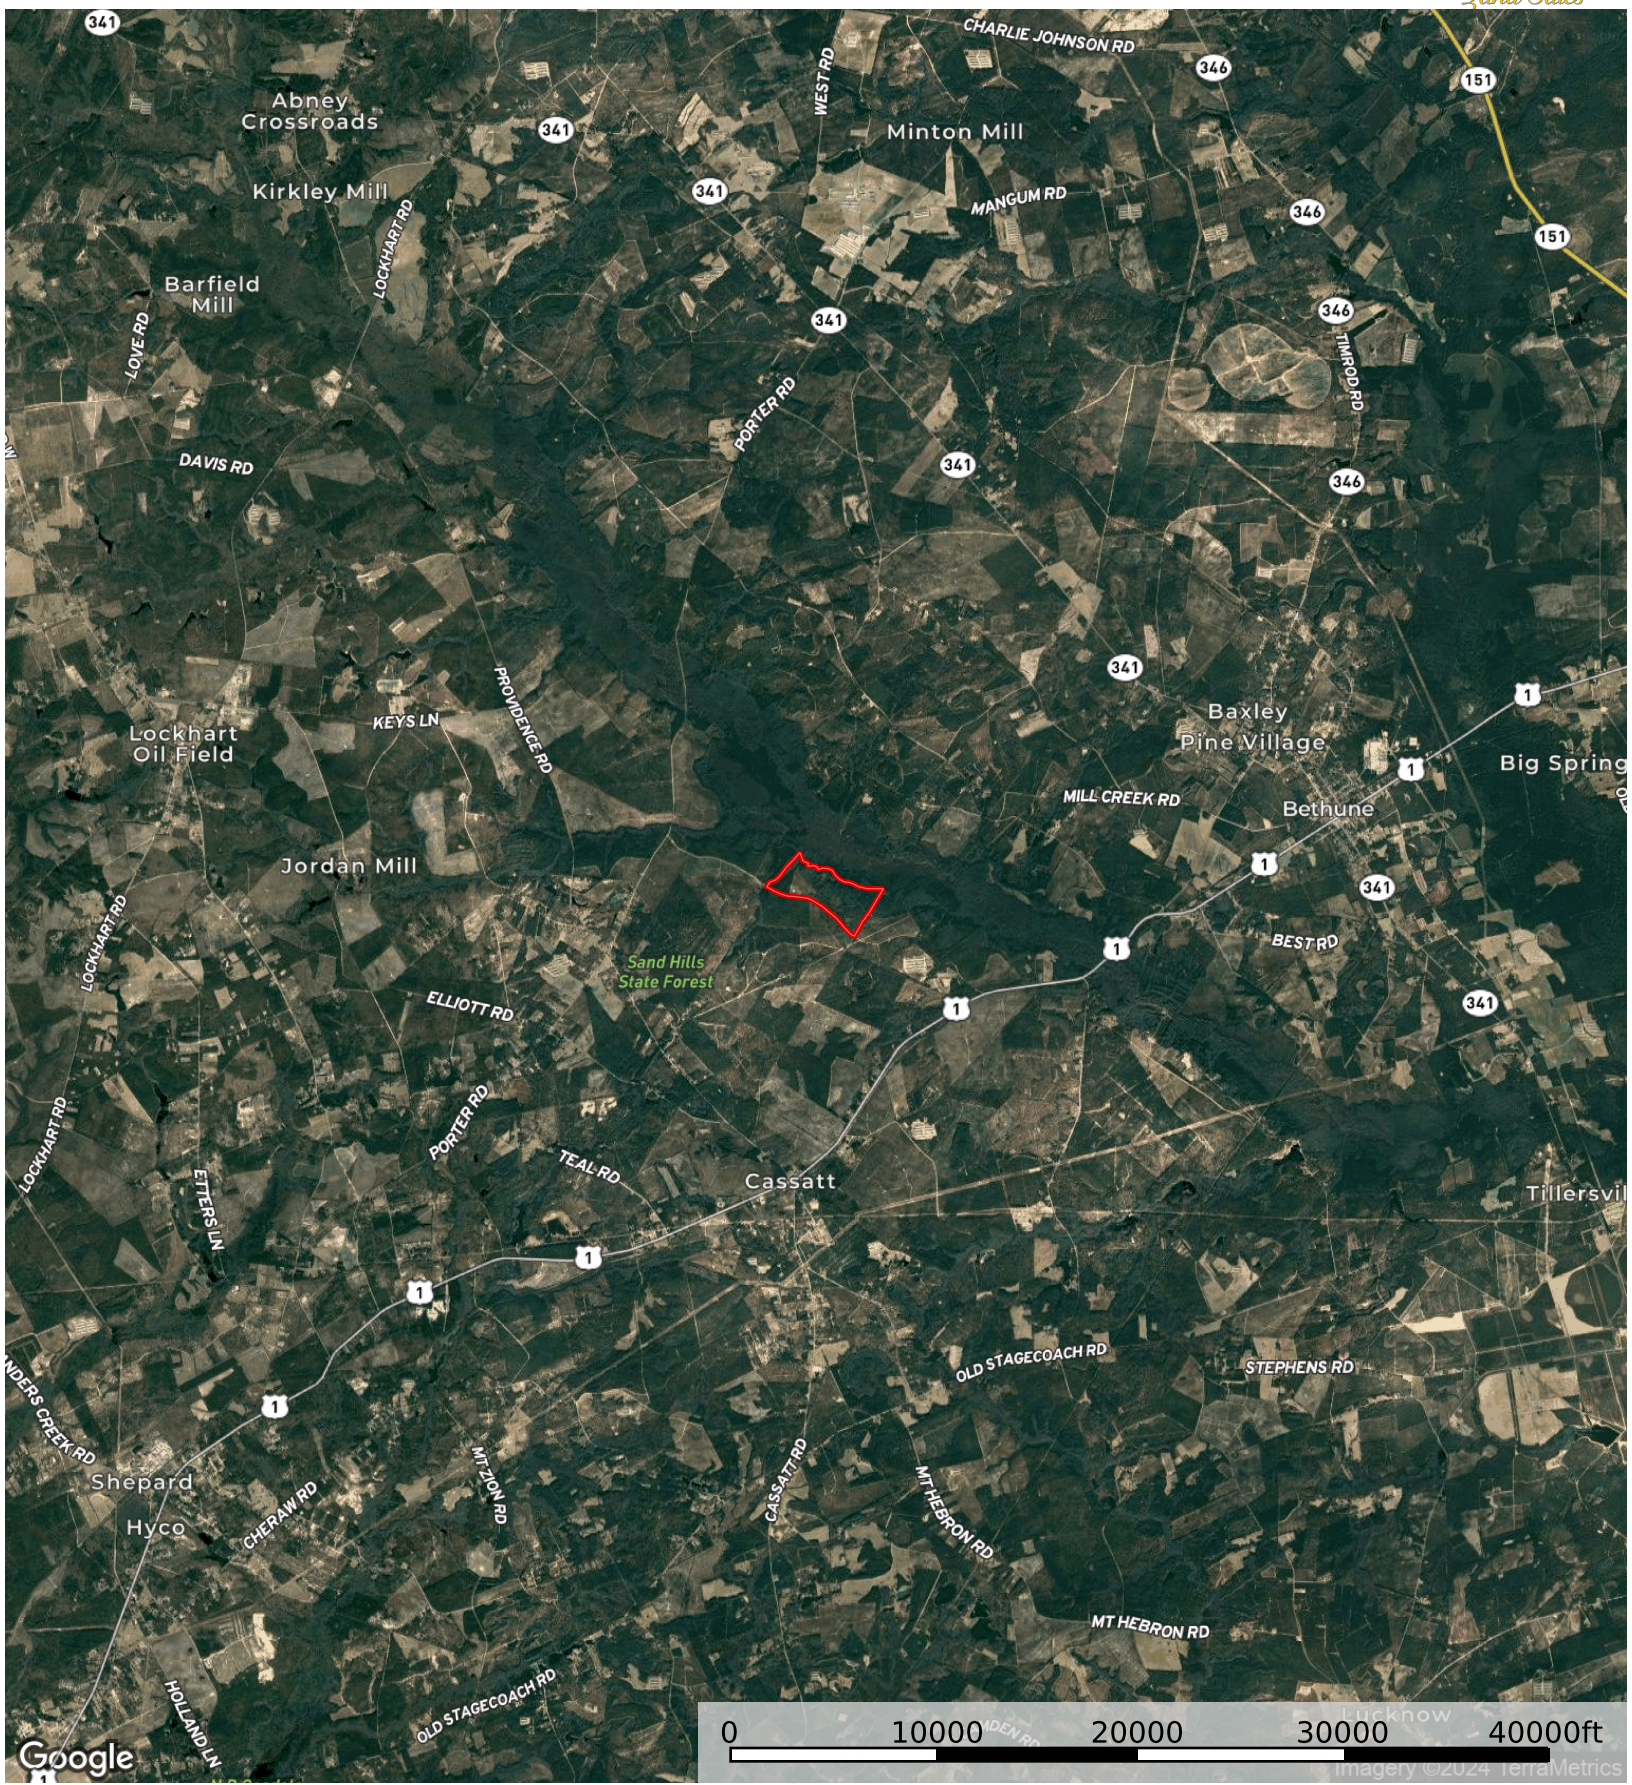

 Lynches Tract

Lynches Tract

Kershaw County, South Carolina, 207.9 AC +/-

Lynches Tract

Kershaw County, South Carolina, 207.9 AC +/-

Google | Imagery ©2024 TerraMetrics

MC8929_E_B_CTT

Parcel Acres: 207.9

PollatchDelic
1 in = 0.32 miles

STAND	ACRES	YrEST	SIE	SIB	PAvgHt	COVER TYPE	PTP	PTCNS	PTS	HTP	HTS
508008001	53.4	2020	53	25		Pine					
508008006	25.4	2021	65	25		Pine					
508008009	25.0	2017	69	25		Pine	18.8				
508008010	0.0	1920	57	50		Hardwood Bottomland	5.3			72.2	3.7
508008012	82.7	1920	55	50		Hardwood Bottomland	6.1	4.7	1.0	42.9	4.0
508008019	16.5	2018	71	25		Pine	11.2				
508008022	0.1	2009	71	25		Pine	37.8	5.9		0.2	
508008023	4.9	1933	52	50		Hardwood Bottomland	27.3	8.7		29.1	
TOTAL TONS							1296.4	432.9	80.2	3688.8	332.5