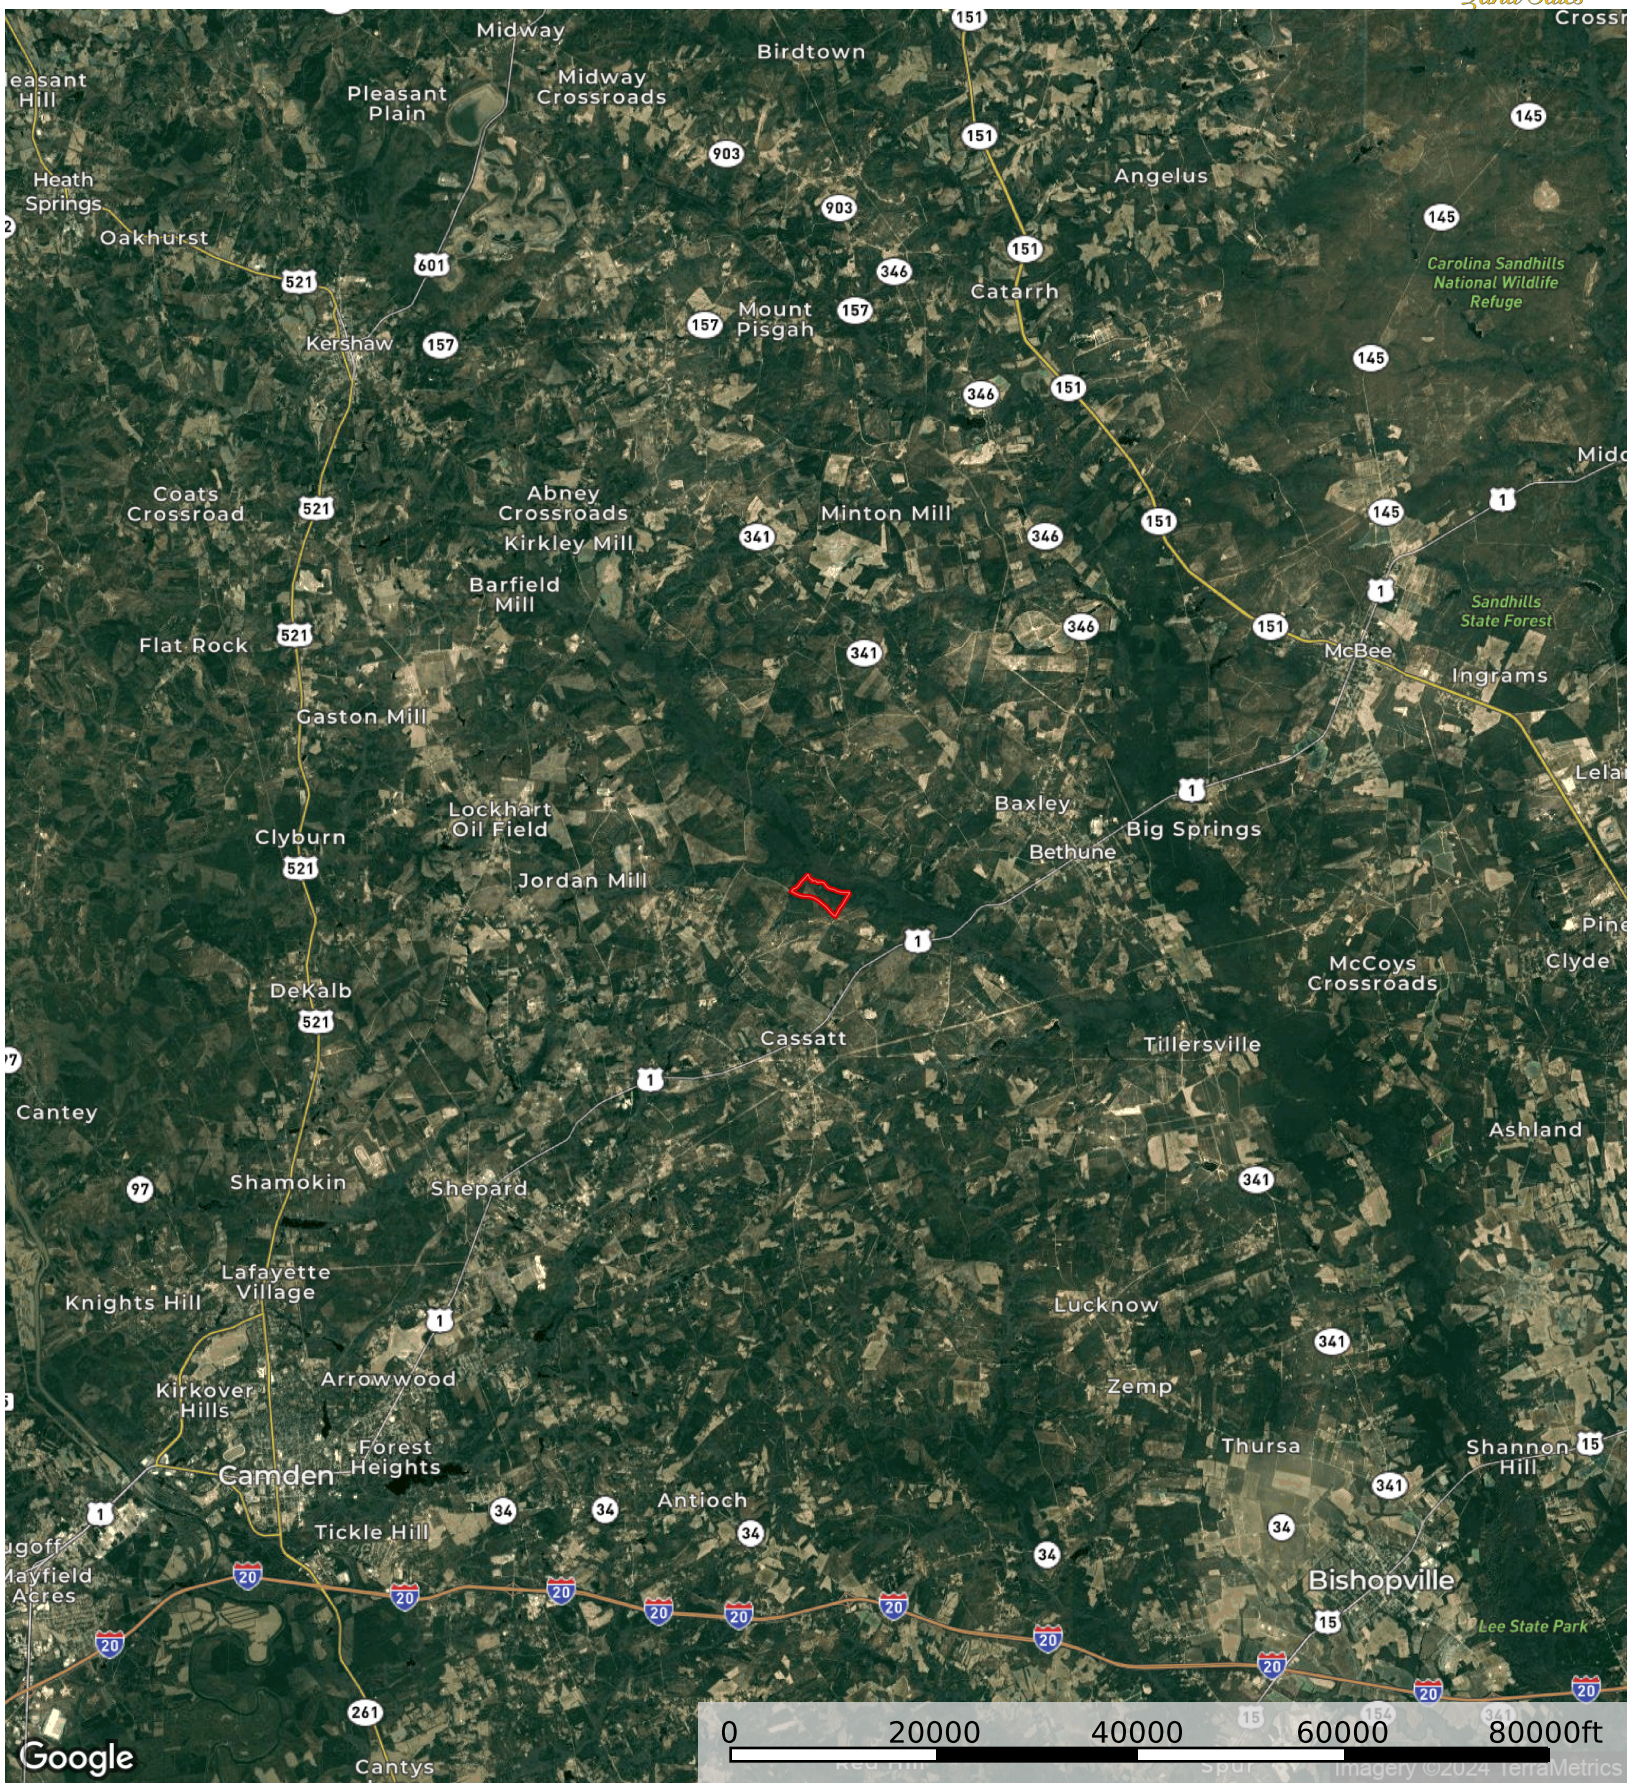

 Lynches Tract

Lynches Tract

Kershaw County, South Carolina, 207.9 AC +/-

Lynches Tract

Kershaw County, South Carolina, 207.9 AC +/-

Google | Imagery ©2024 TerraMetrics

MC8929_E_B_CTT

Parcel Acres: 207.9

PollatchDelic
1 in = 0.32 miles

STAND	ACRES	YrEST	SIE	SIB	PAvgHt	COVER TYPE	PTP	PTCNS	PTS	HTP	HTS
508008001	53.4	2020	53	25		Pine					
508008006	25.4	2021	65	25		Pine					
508008009	25.0	2017	69	25		Pine	18.8				
508008010	0.0	1920	57	50		Hardwood Bottomland	5.3			72.2	3.7
508008012	82.7	1920	55	50		Hardwood Bottomland	6.1	4.7	1.0	42.9	4.0
508008019	16.5	2018	71	25		Pine	11.2				
508008022	0.1	2009	71	25		Pine	37.8	5.9		0.2	
508008023	4.9	1933	52	50		Hardwood Bottomland	27.3	8.7		29.1	
TOTAL TONS							1296.4	432.9	80.2	3688.8	332.5