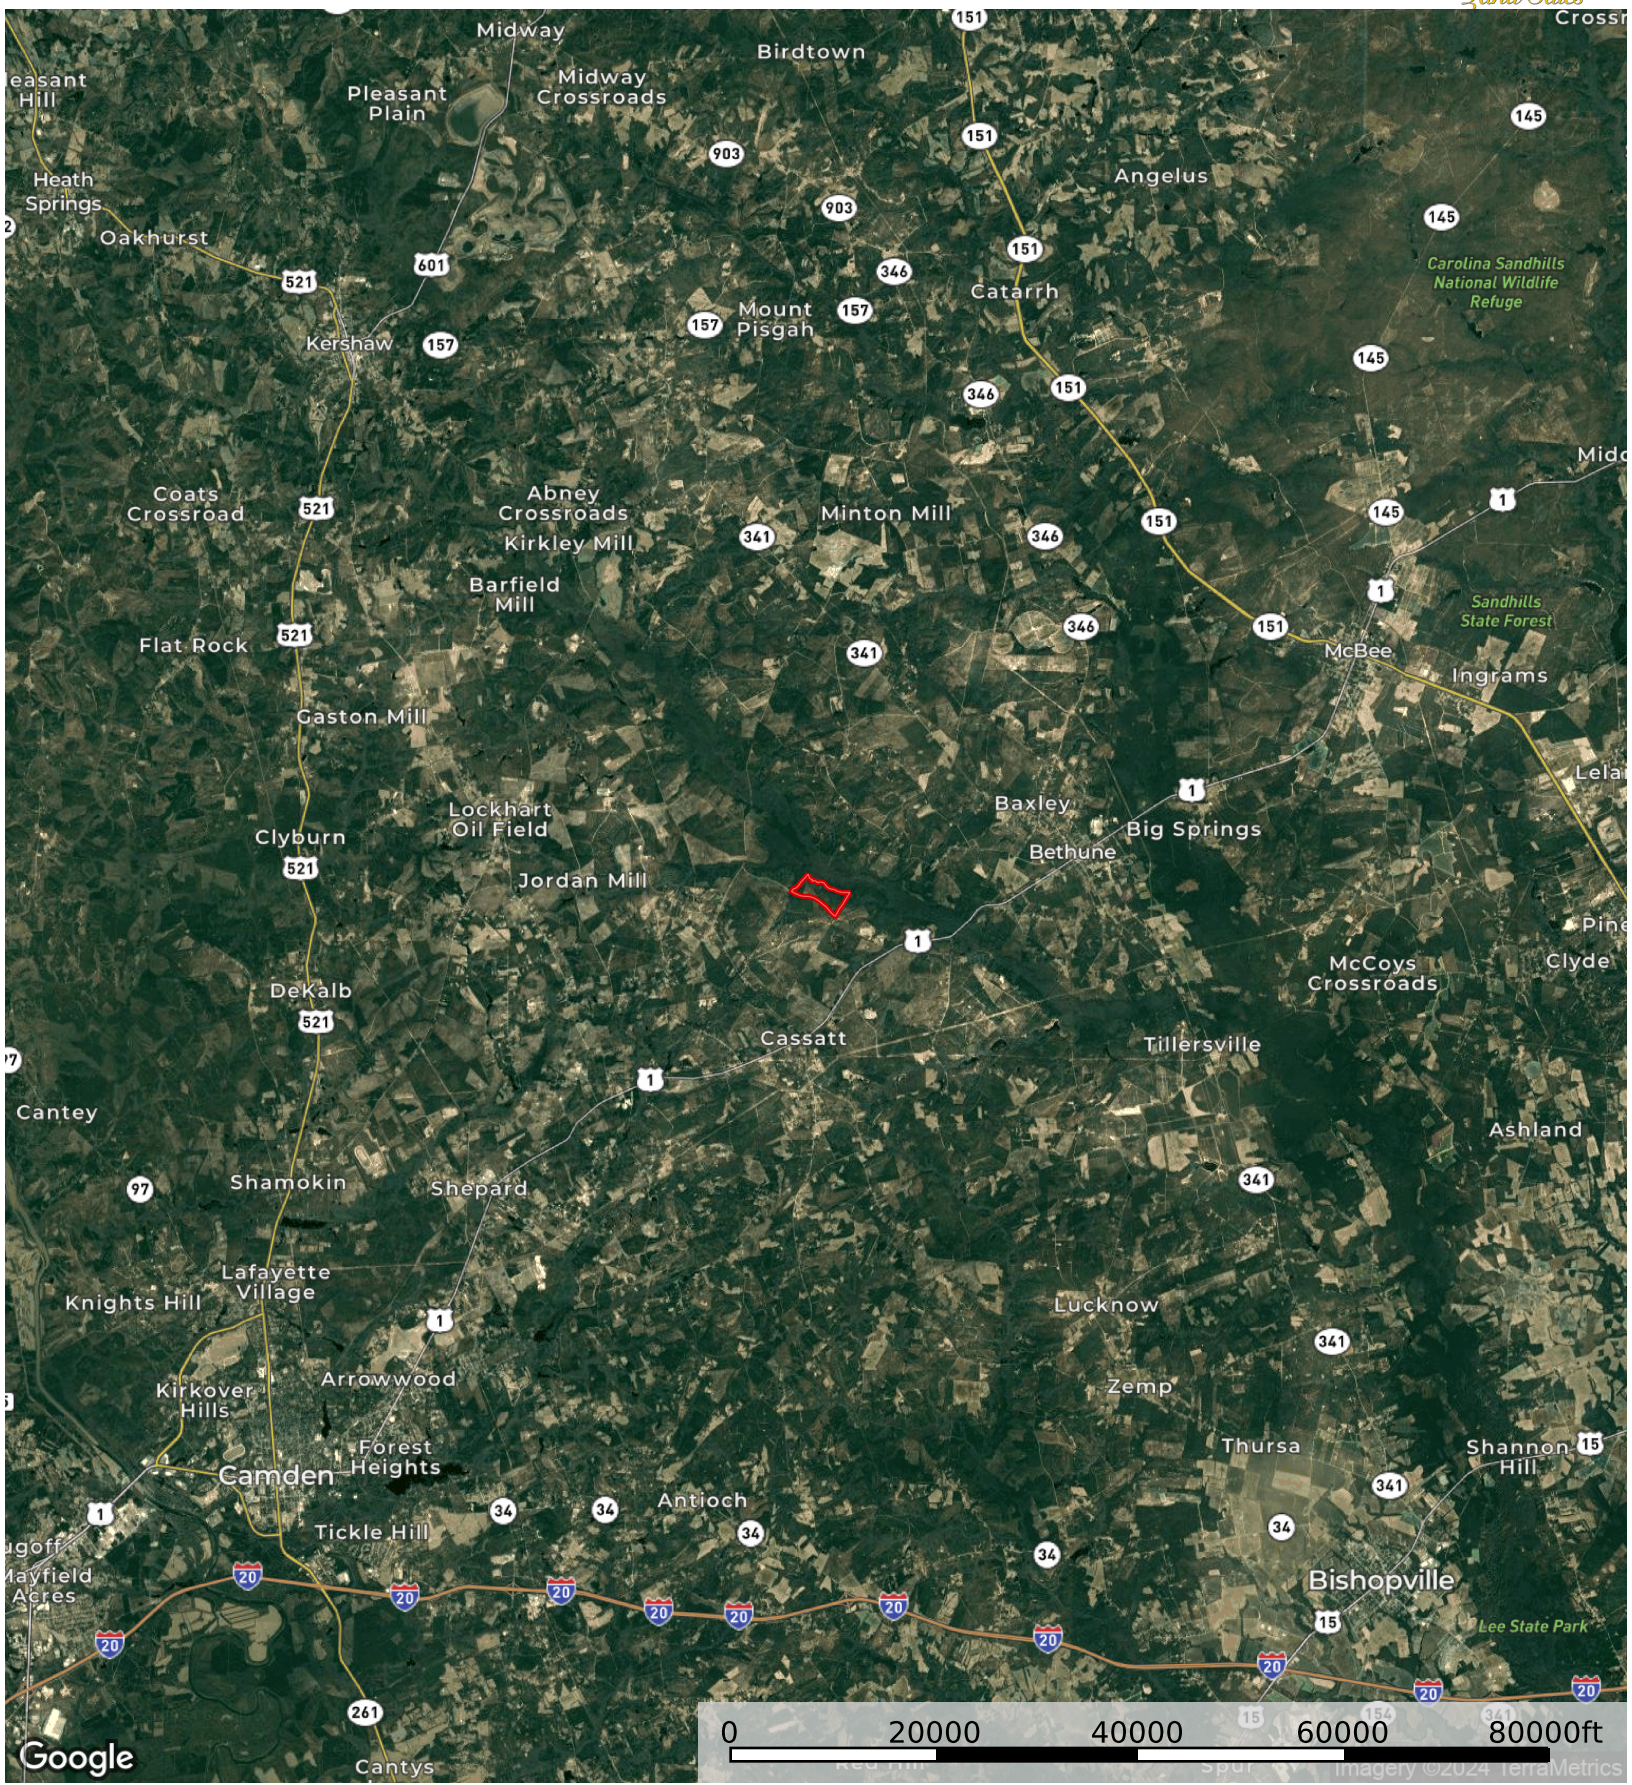

# Lynches Tract

Kershaw County, South Carolina, 207.9 AC +/-

Google