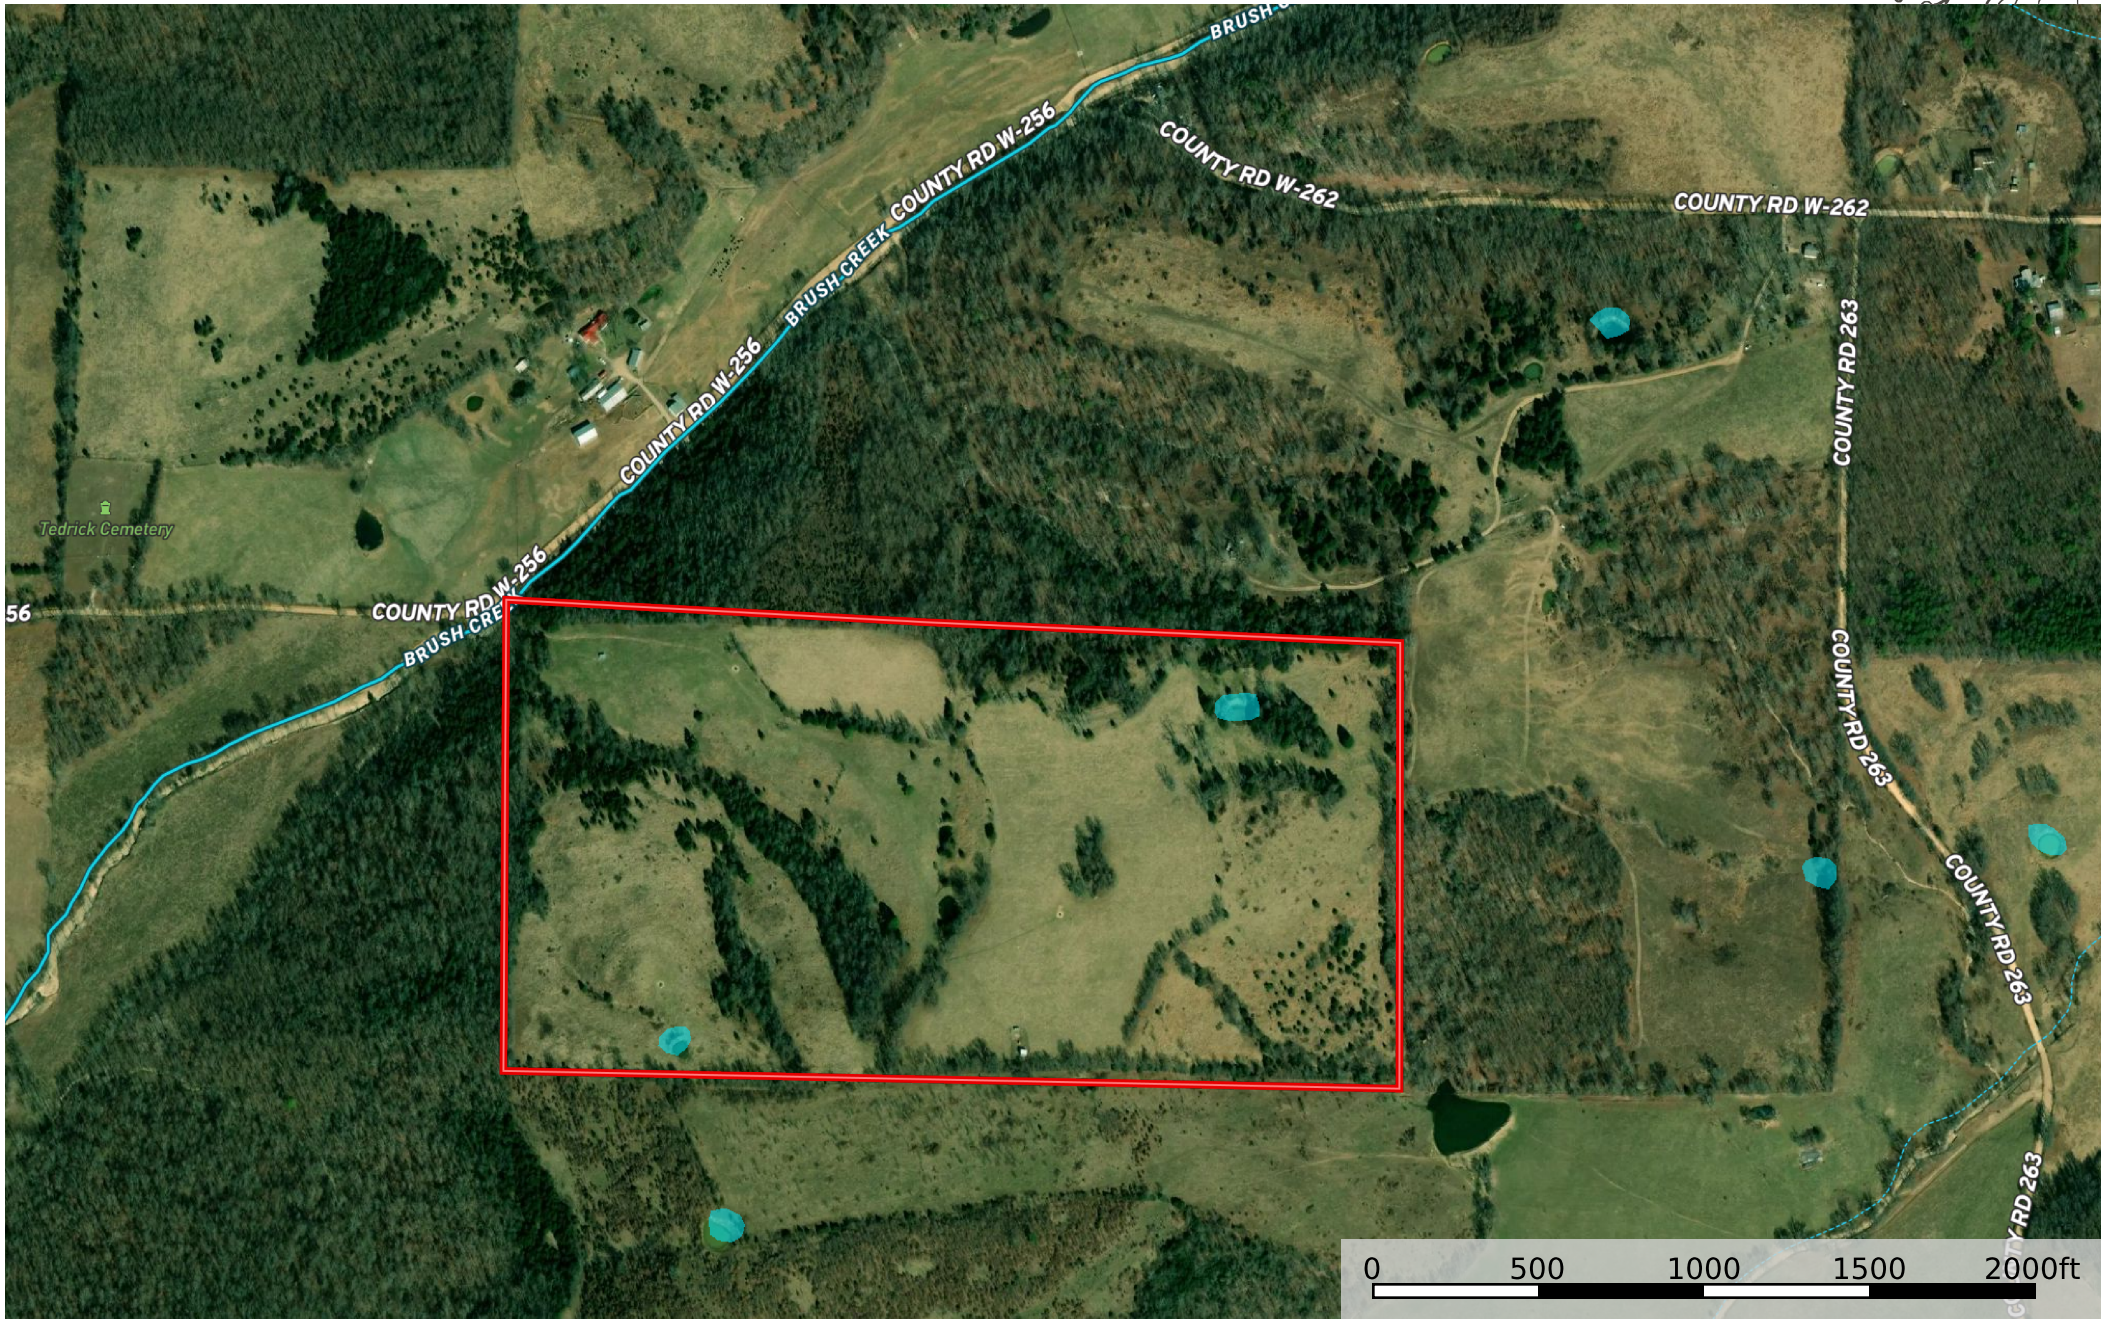

# 2559 - County Road W-256, Vanzant MO

Douglas County, Missouri, 83 AC +/-

- Boundary
- Stream, Intermittent
- River/Creek
- Water Body